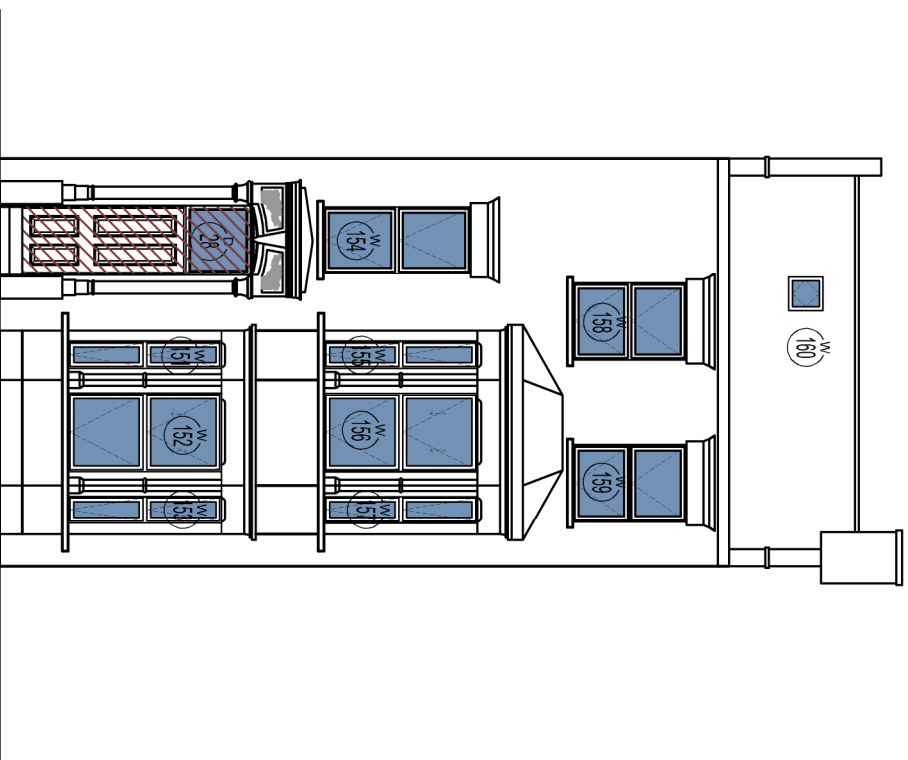

 Hatch indicates extent of windows/doors being replaced.

 Hatch indicates extent of windows/doors not included in the scope of works.

South Elevation

North Elevation

East Elevation

Revision	Date	Description	Dwn	CHK
A	15.08.16	Window Penetration Alterations	HT	

Vision, form and function

**Billiclary Colchester**  
 27A Colchester Road, Park Colchester, CO4 7YD  
 London  
 Norwich  
 T: 0206 29270  
 www.ingletonwood.co.uk

**Project**  
 50 Mansfield Road  
 Camden  
 London  
 NW3 2HT

**Drawing Title**  
 Proposed Window Elevation

**Client**  
 One Direct (One Housing Group Ltd)

Drawn	Checked	Date	Scale	Printed Size
HT	AM	18.07.16	1:100	A3
Job No:	Dwg No:	Stage	Revision	
500121	404	Planning	A	