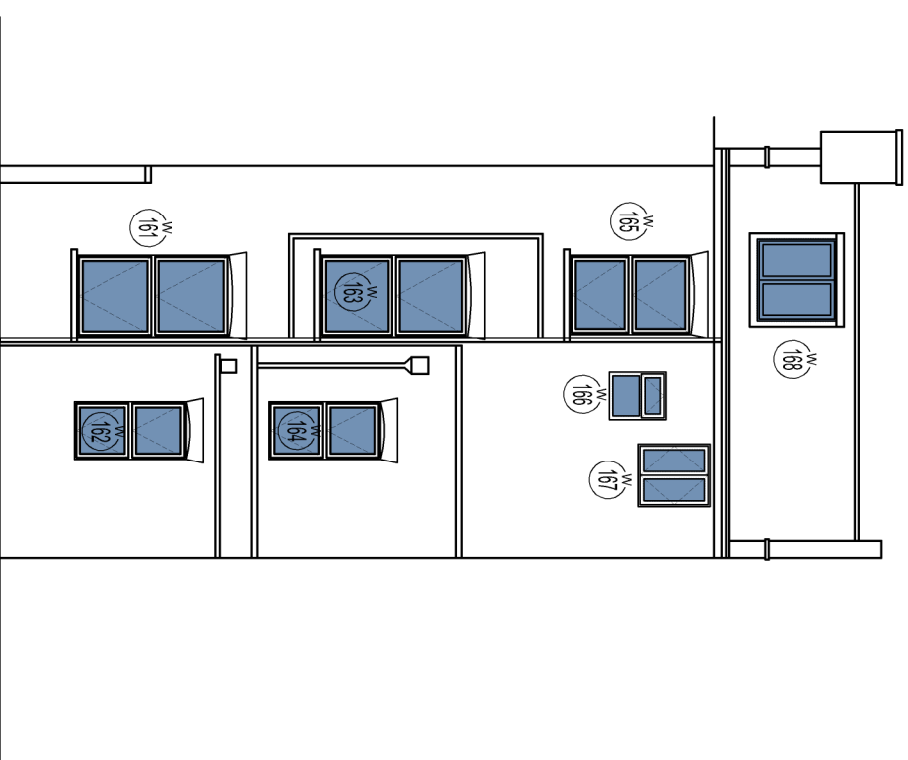

 Hatch indicates extent of windows/doors being replaced.

 Hatch indicates extent of windows/doors not included in the scope of works.

South Elevation

North Elevation

East Elevation

Revision	Date	Description	Dwn	CHK
A	15.08.16	Window Penetration Alterations	HT	

Vision, form and function

**Billiclary Colchester**  
 27A Colchester Road, Park Colchester, CO4 7YD  
 London  
 Norwich  
 T: 0206 29270  
 www.ingletonwood.co.uk

**Project**  
 50 Mansfield Road  
 Camden  
 London  
 NW3 2HT

**Drawing Title**  
 Proposed Window Elevation

**Client**  
 One Direct (One Housing Group Ltd)

Drawn	Checked	Date	Scale	Printed Size
HT	AM	18.07.16	1:100	A3
Job No:	Dwg No:	Stage	Revision	
500121	404	Planning	A	