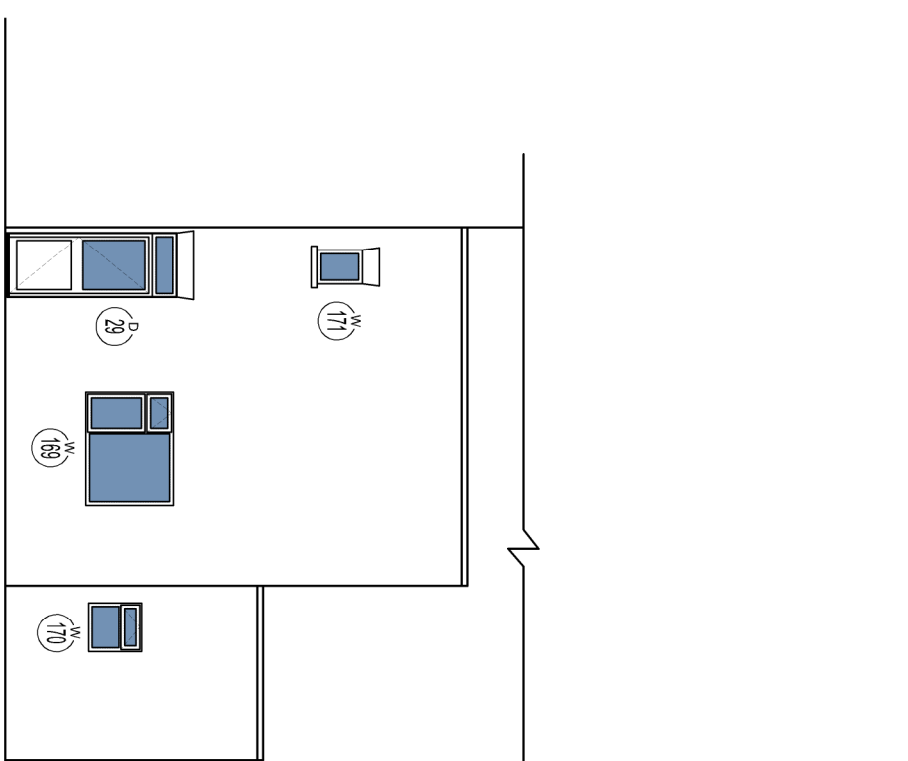

 Hatch indicates extent of windows/doors being replaced.

 Hatch indicates extent of windows/doors not included in the scope of works.

South Elevation

North Elevation

East Elevation

Revision	Date	Description	Dwn	CHK
A	15.08.16	Window Penetration Alterations	HT	

**Drawing Title**  
 Proposed Window Elevation

**Client**  
 One Direct (One Housing Group Ltd)

Drawn	Checked	Date	Scale	Printed Size
HT	AM	18.07.16	1:100	A3
Job No:	Dwg No:	Stage	Revision	
500121	404	Planning	A	