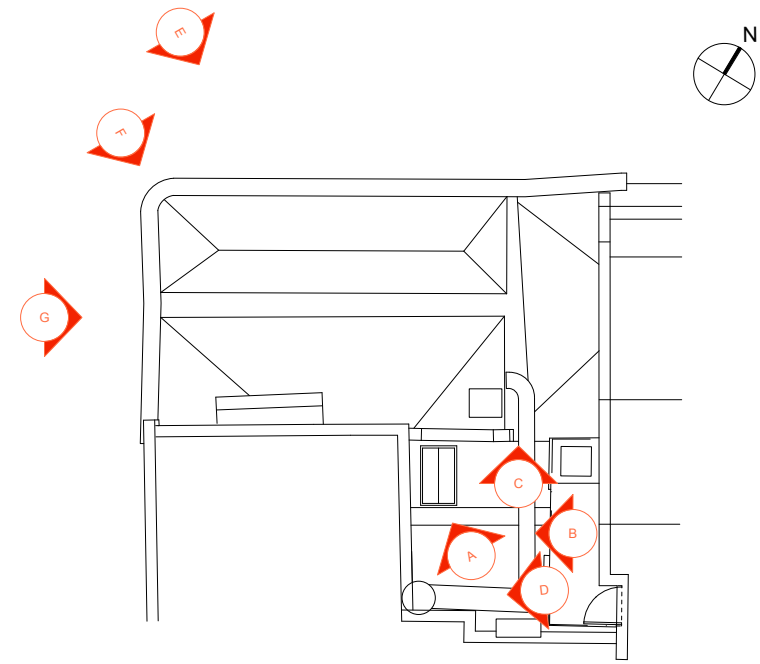

A EXISTING PHOTOGRAPH A

B EXISTING PHOTOGRAPH B

C EXISTING PHOTOGRAPH C

D EXISTING PHOTOGRAPH D

1 KEYPLAN (ROOF LEVEL)  
1:150@A3

Photograph Locations

E EXISTING PHOTOGRAPH E

F EXISTING PHOTOGRAPH F

project  
14 CHARLOTTE ST  
LONDON W1T 2LX

drawing  
EXISTING PHOTOS

date	09.08.16	dep no	210/040
scale	NTS	rev	P2