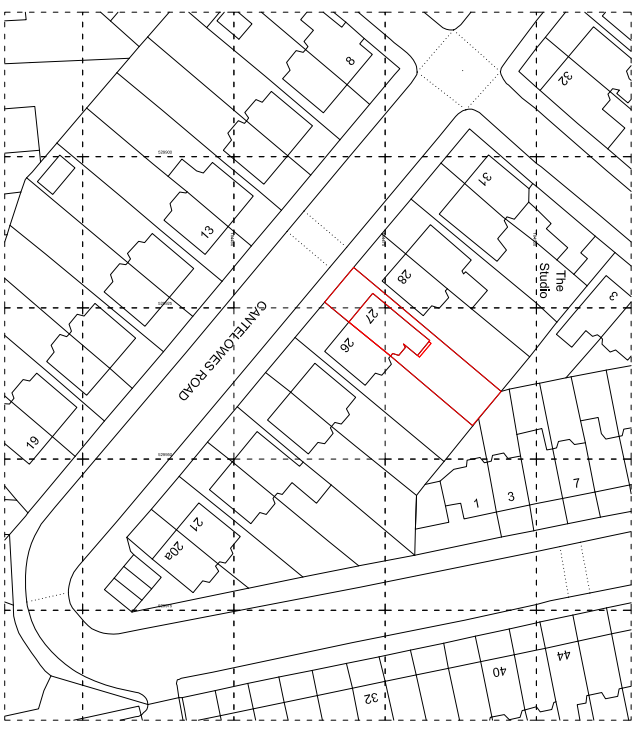

095_GAN_CANTLEOWES_RD
27a Cantleowes Rd, London NW1 9XR

LOCATION PLAN
ORDNANCE SURVEY

FILE NAME:DWG
095_BLOCK PLAN

PROJECT PACKAGE DRAWING NO. REVISION
095 (00) 001 P1

SCALE DATE
1:1250@A3

OS REFERENCE LEVEL STATUS
PLANNING

ARCHITECT
DFN +DC
4-42 Theobalds Road, London WC1X 9NW
T +44 (0)20 7460 5001 E info@dfn.co.uk W dfn.co.uk

GENERAL NOTES
Do not scale from this drawing. Use only annotated dimensions. All dimensions in millimetres unless otherwise noted. Any discrepancies to be notified to DFN +DC and contract administrator.
Company registered in England, no. 09415295.

© 2016 DFN +DC All rights reserved.

REVISIONS AMENDMENT

P1 2016.07.27 Submitted for Planning

Ordnance Survey. (c) Crown Copyright 2016. All rights reserved. Licence number 100022432