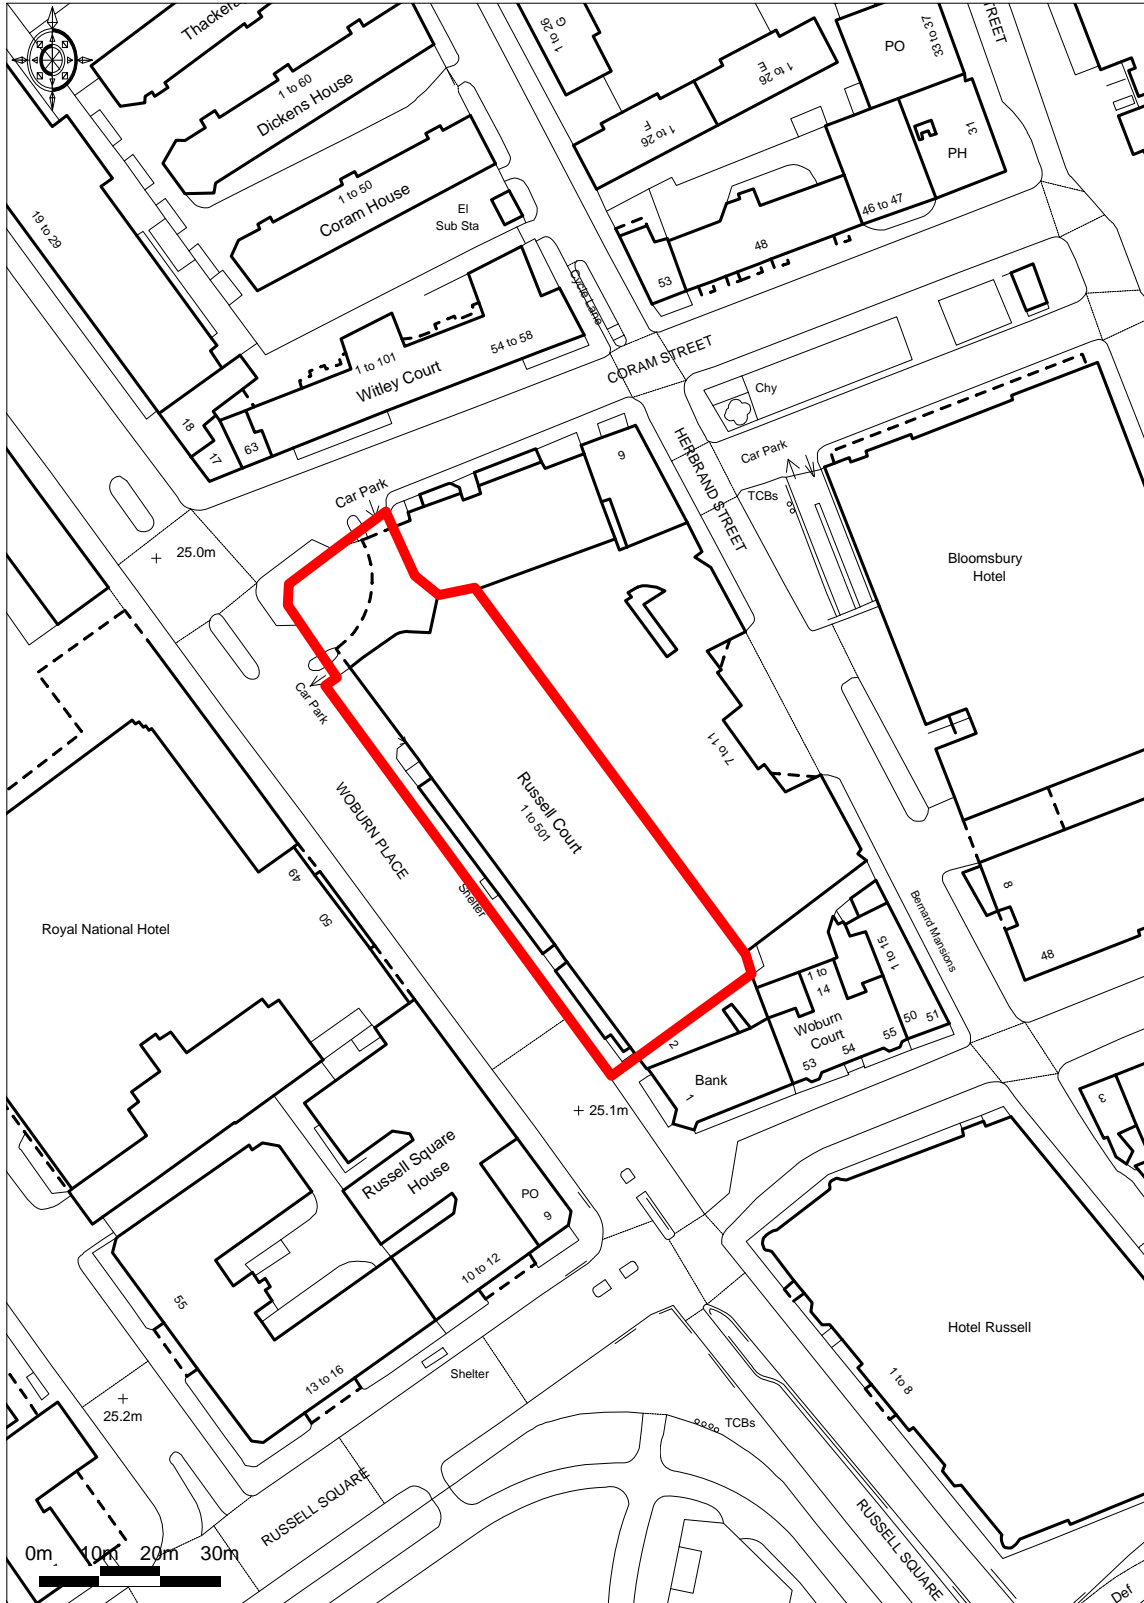

SITE LOCATION PLAN

Woburn Place Car Park, Woburn Place