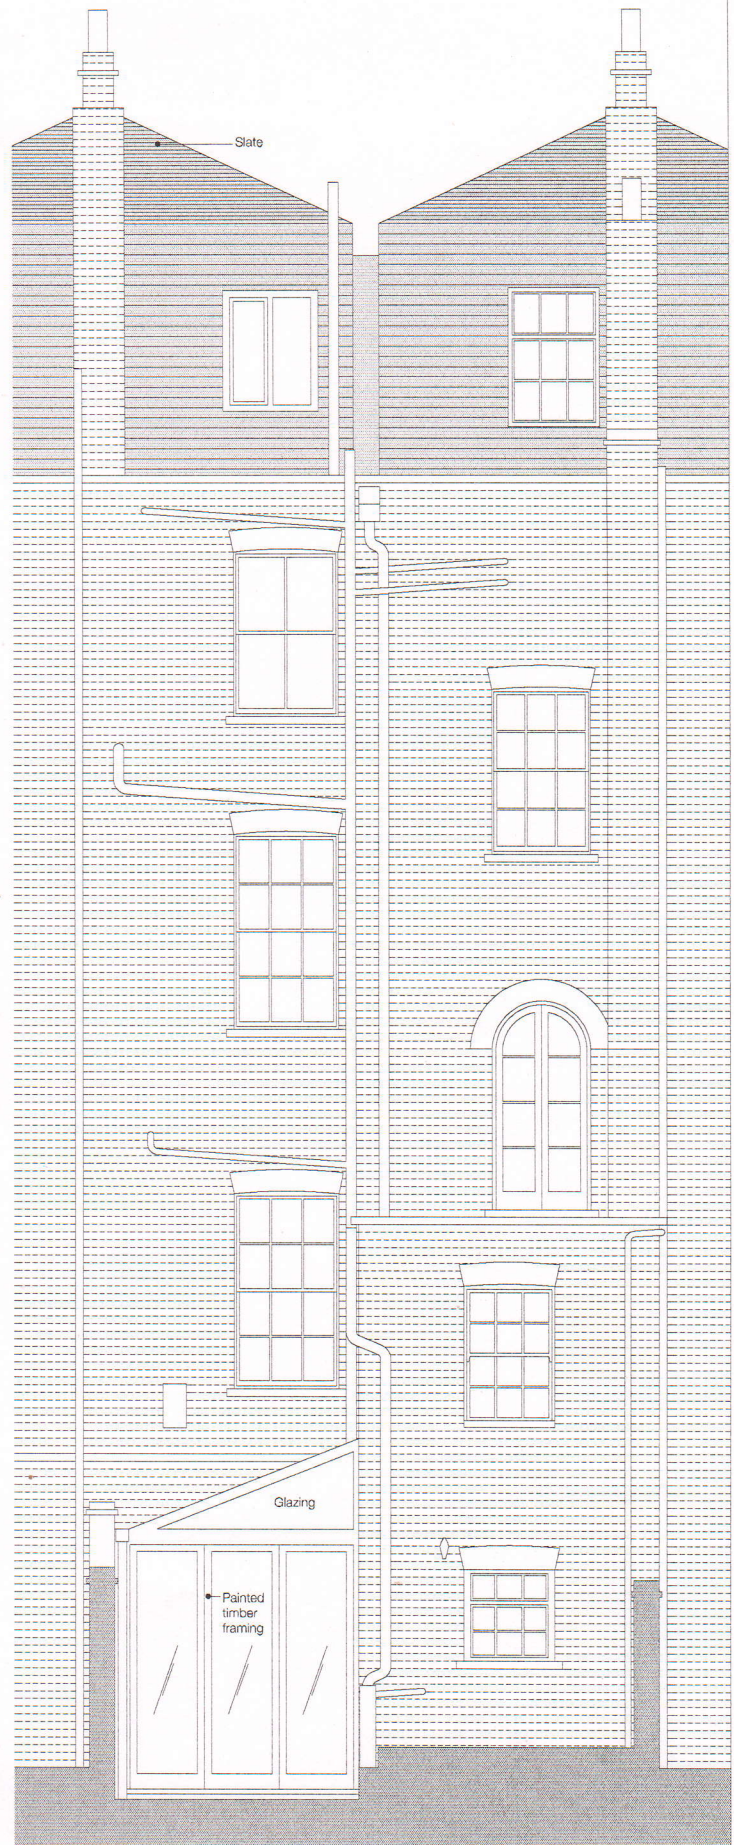

Proposed Elevation

Proposed Elevation

Site Address	34 Momington Terrace, London NW1 7RS
Drawing No.	34MT/007
Title	Proposed Front & Rear Elevations
Scale & Date	1:50 @ A3 05/2009

Revision Date

NORTH

0m 1m