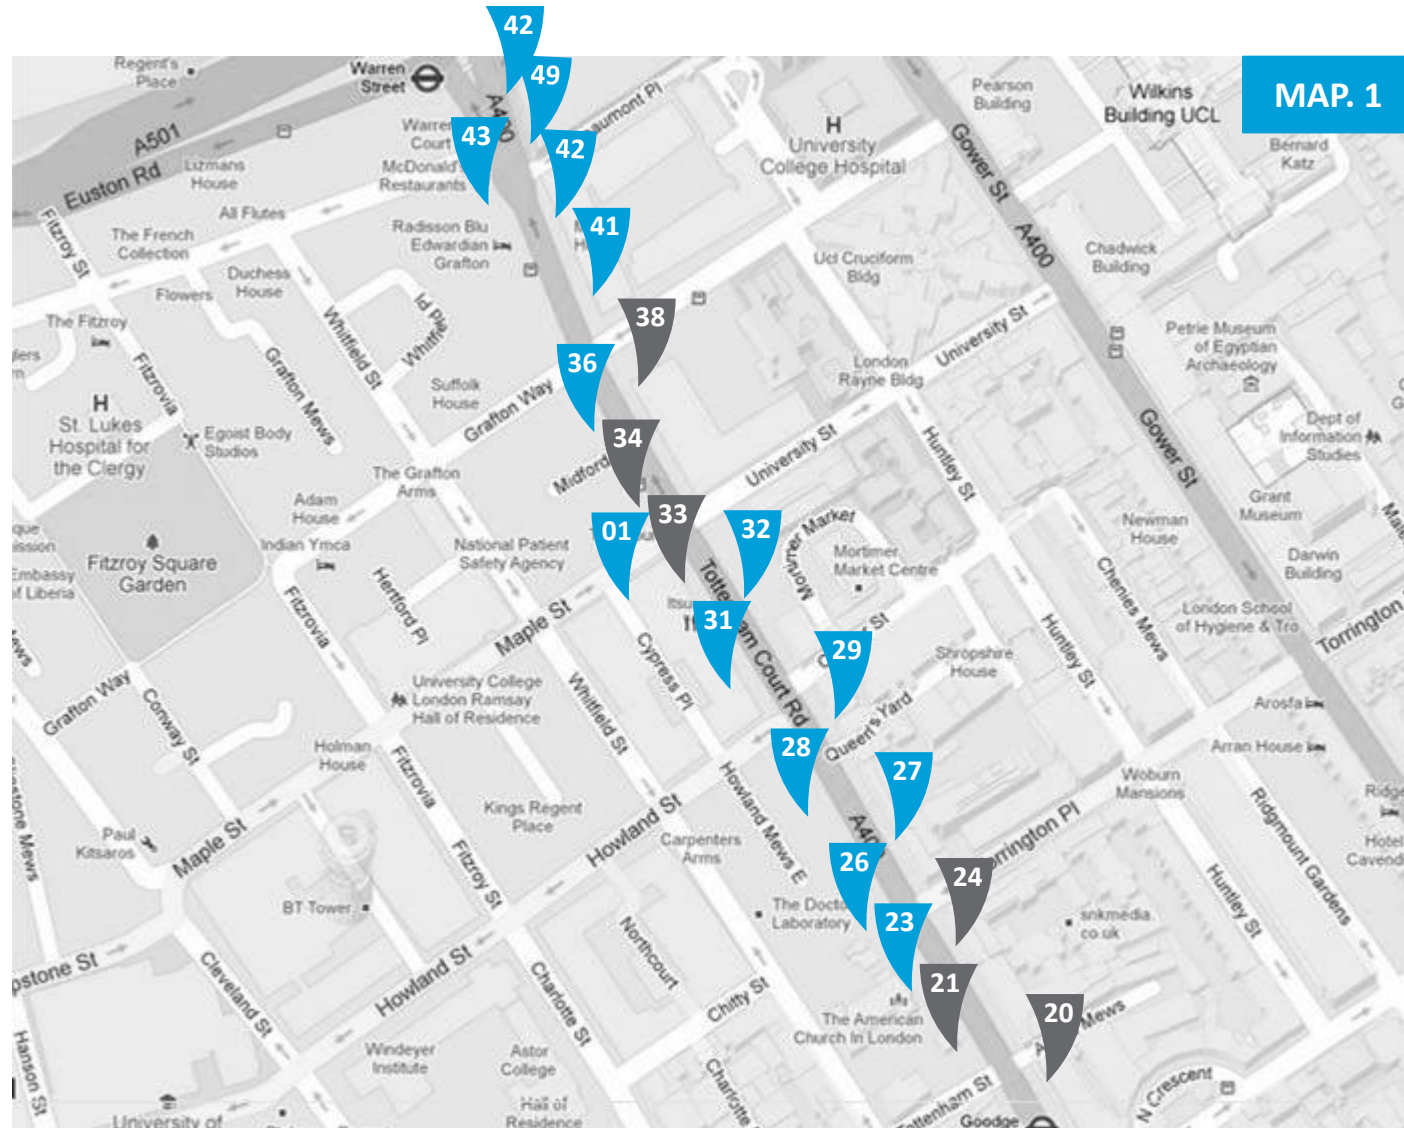

Tottenham Court Road

Camden-W1T

-  Site Requested x 14
-  Not approved by planning team due to:
 - Distance to a listed building OR
 - In the way off CCTV

Tottenham Court Road

Camden-W1T

- Site Requested x 13
- Not approved by planning team due to:
 - Distance to a listed building OR
 - In the way off CCTV