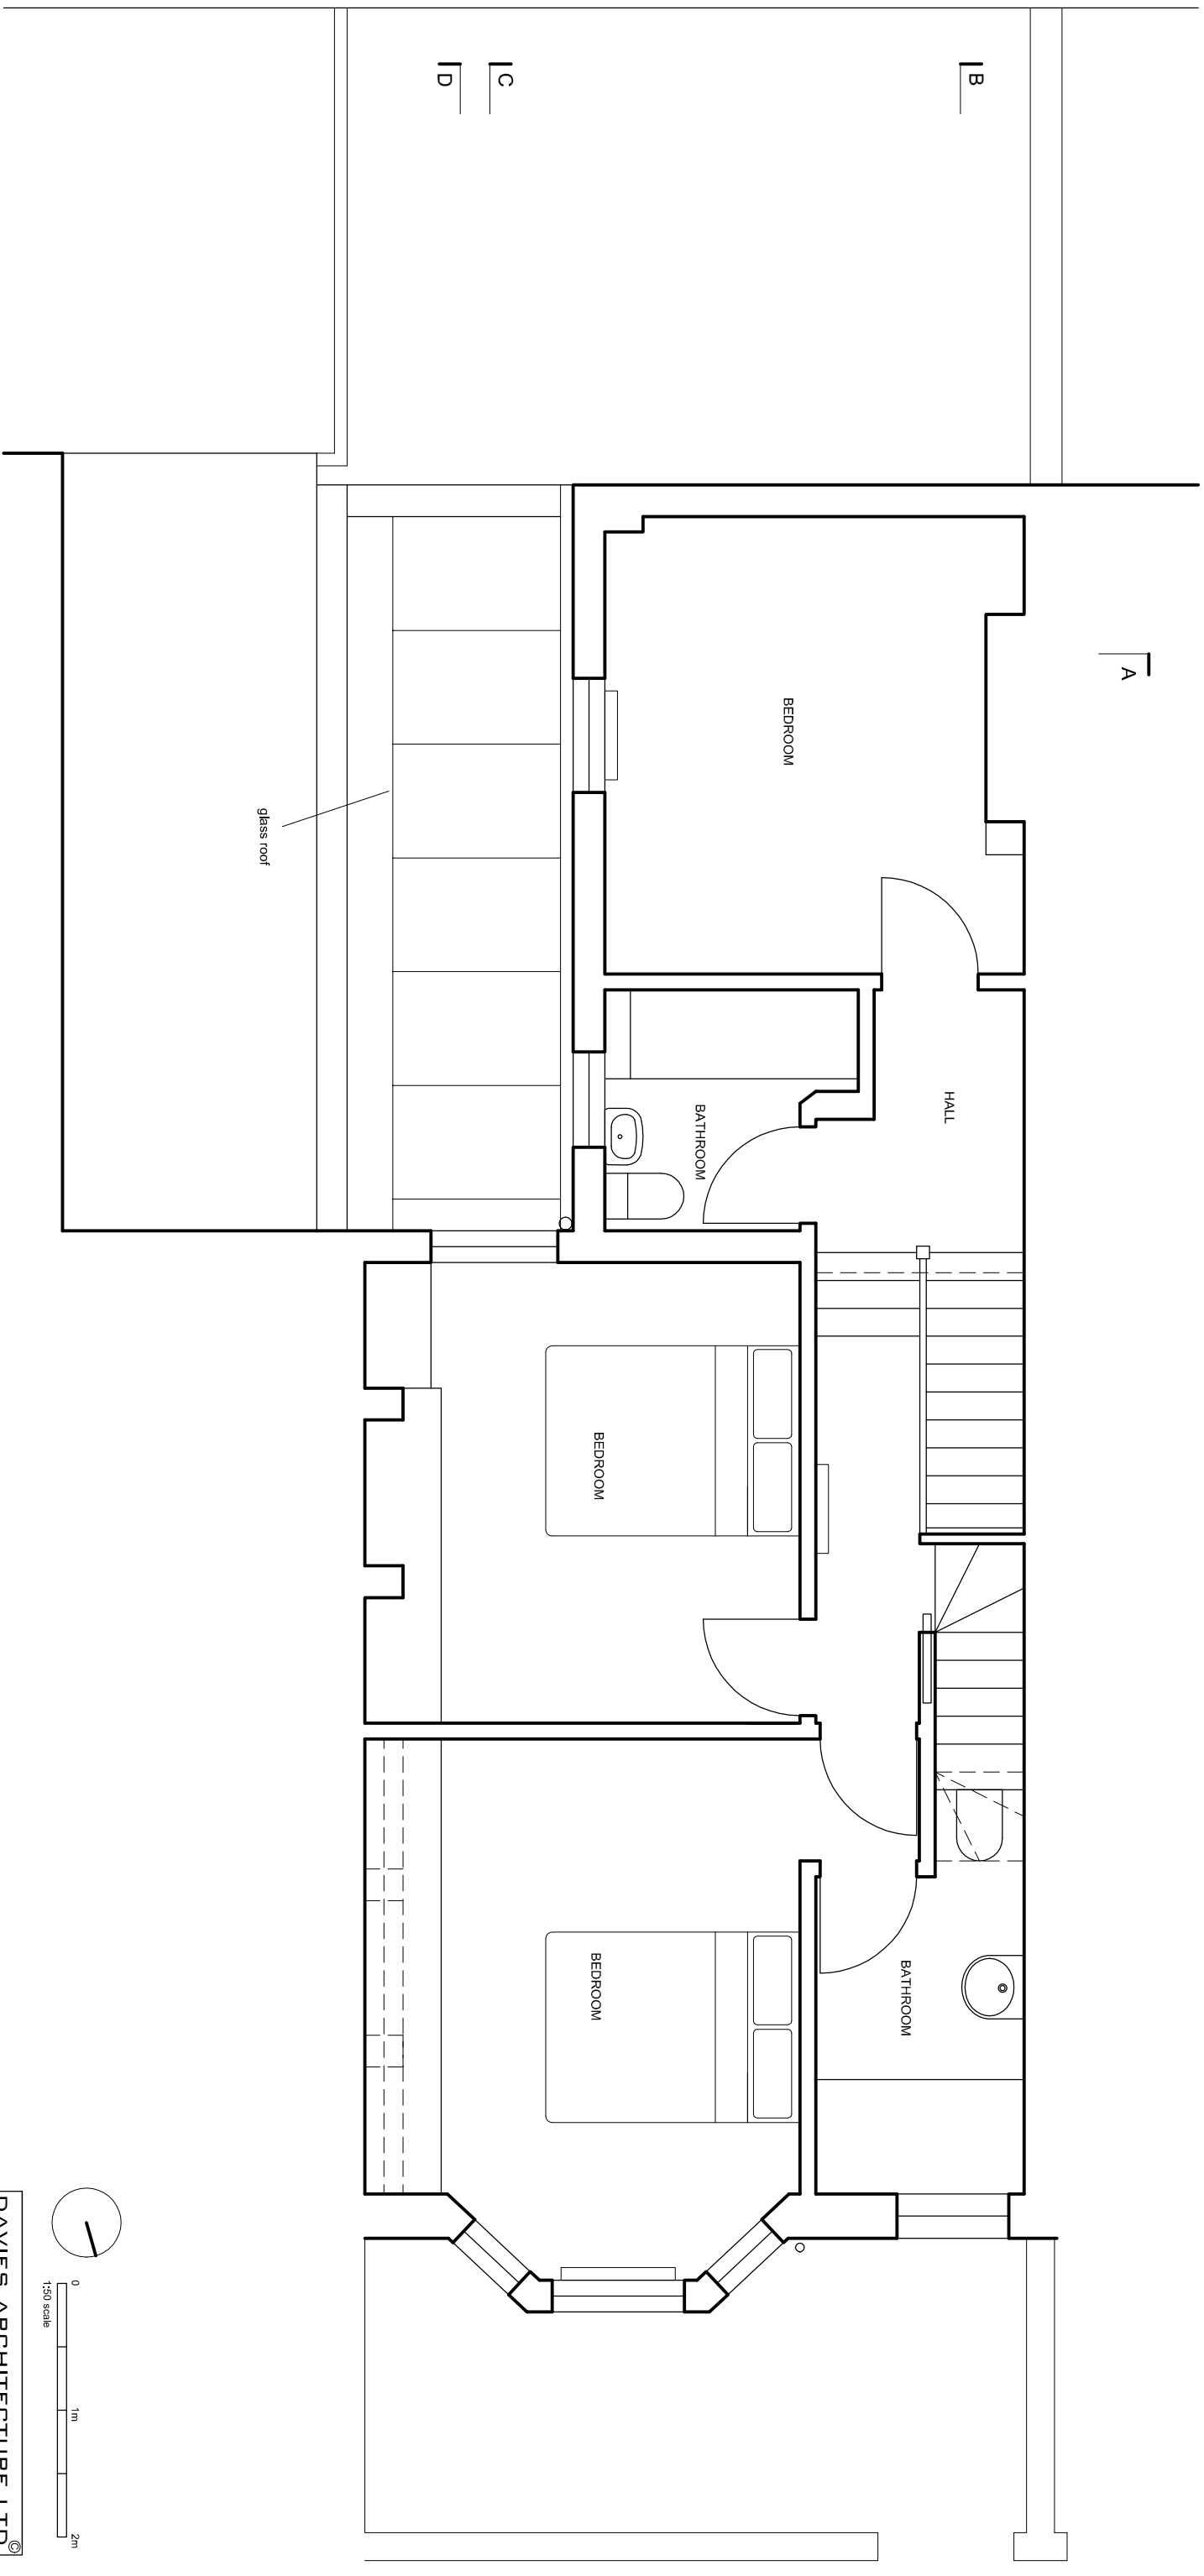

NOTES

DO NOT SCALE FROM DRAWING.
DIMENSIONS TO BE CONFIRMED
ON SITE

0 1m 2m
1:50 scale

DAVIES ARCHITECTURE LTD

28 ELLIOTT SQ
LONDON NW3 3SU
TEL 020 7483 0669

JOB
MATTEUS FRY
4 AGINCOURT ROAD
LONDON NW32PD

TITLE
PROPOSALS
PLAN
FIRST

DATE 16.8.16
SCALE 1:50 @A3

DRAWING NO AG4-PL-GA-02