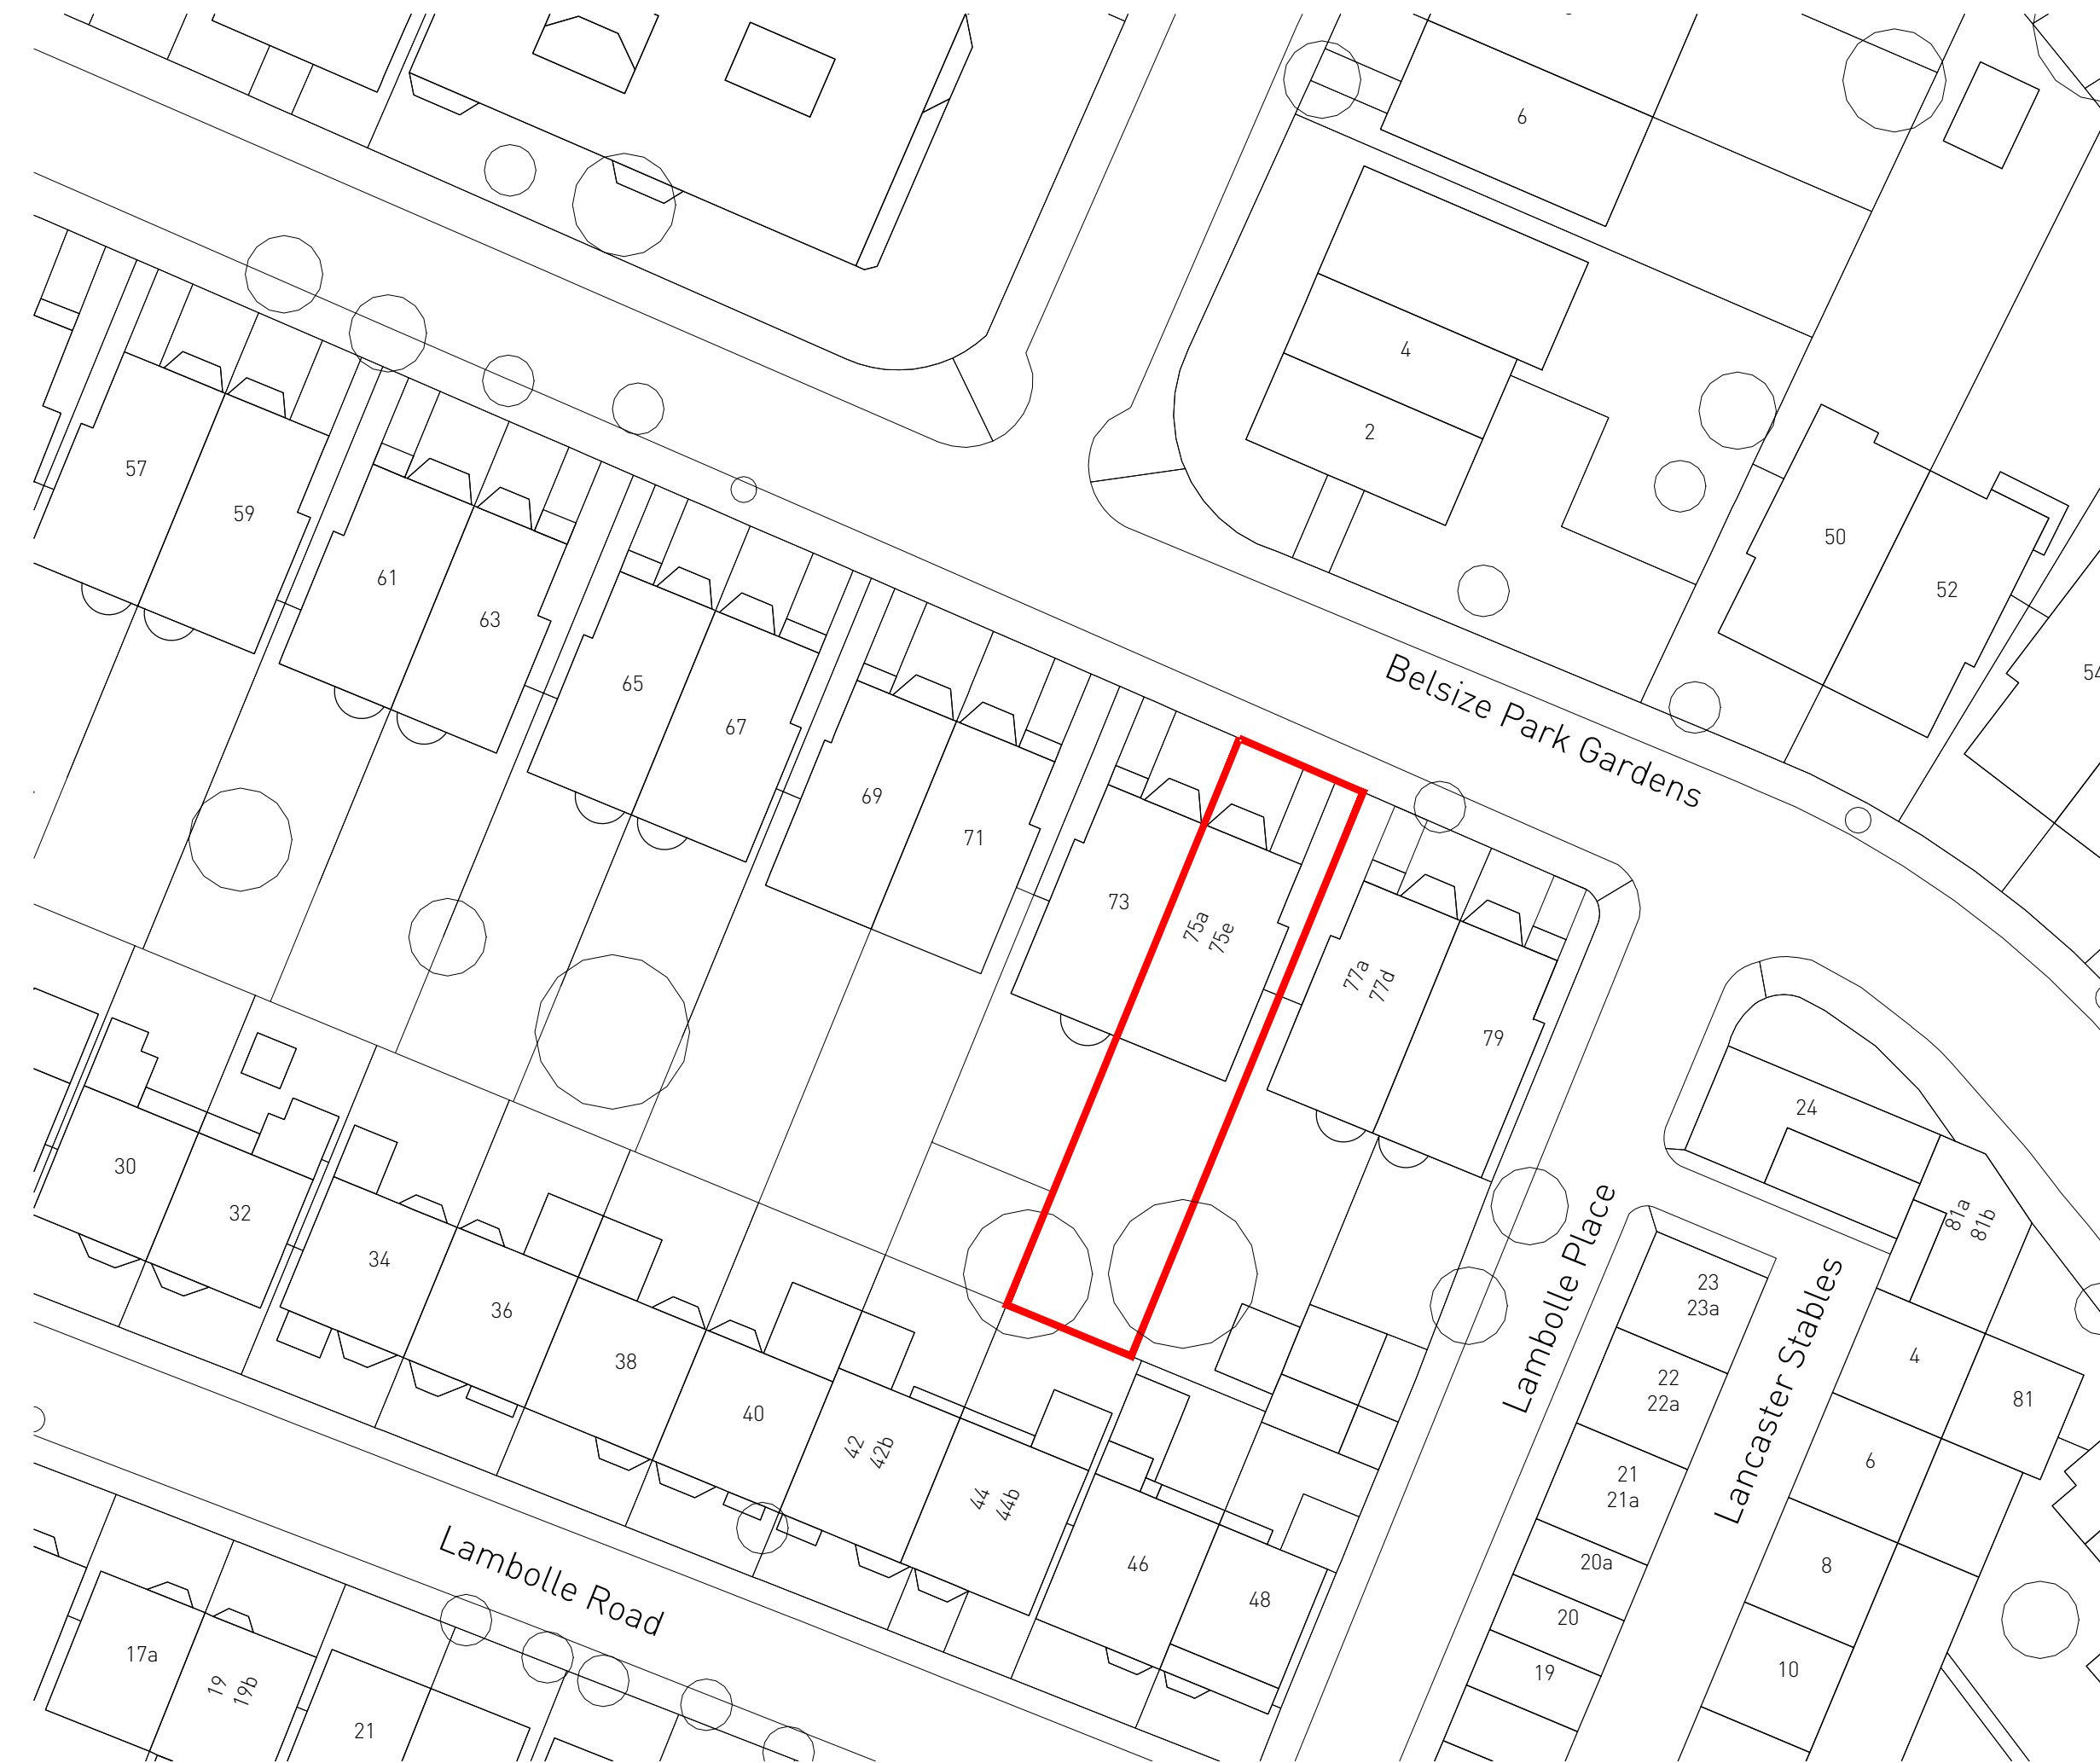

SITE LOCATION PLAN 1:1250

Rev	Date	Reason For Issue	Chk

		167-169 KENSINGTON HIGH STREET LONDON, W8 6SH T + 44 (0) 207 229 1558 INFO@NASHBAKER.CO.UK WWW.NASHBAKER.CO.UK	
PROJECT		75 BELSIZE PARK GARDENS LONDON NW3 4JP	
DRAWING TITLE		SITE AND LOCATION PLANS	
JOB NUMBER	GA046	DRAWING NUMBER	050
DRAWN	ES	CHECKED	-
SCALE	1:500/1:1250	PAPER SIZE	A3
DATE	14/07/2015	REVISION	-

SITE PLAN 1:500