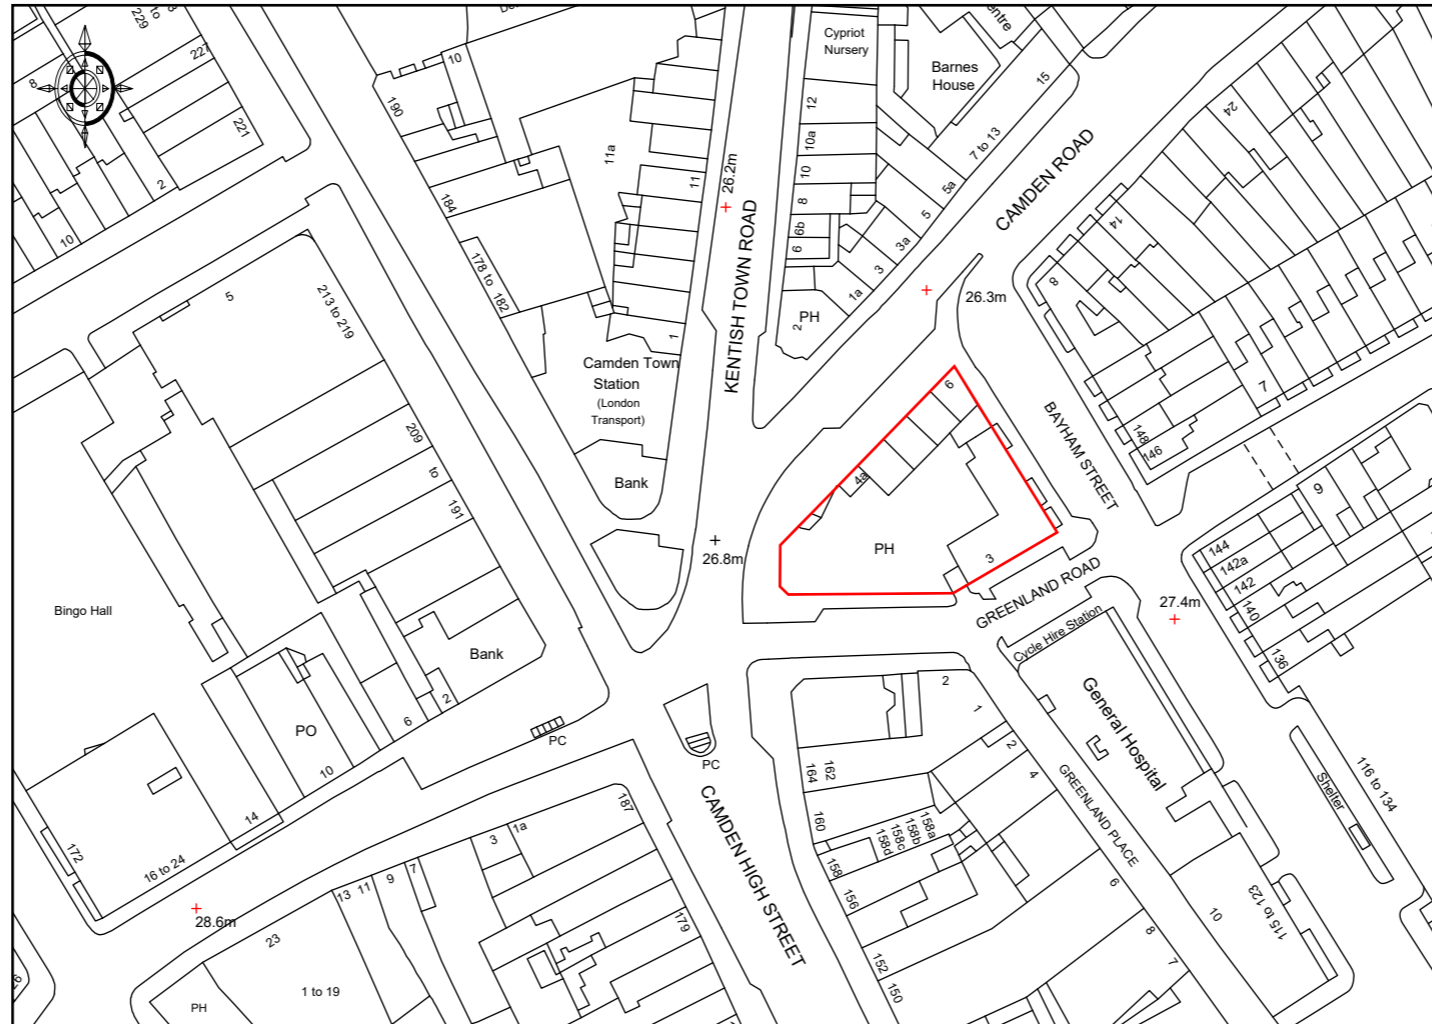

# LOCATION PLAN

 Site Boundary

0m 10m 20m 30m 40m 50m 60m 70m 80m

Scale 1:1250@A3

JOB No/ Desc.: **Worlds End Pub, 174 Camden High Street,  
London, NW1 ONE**

Drawing Desc.: **Location Plan**

Date : 20 January 2016

Scale 1/1250@A3

Drawing No.: **PY2577/001**