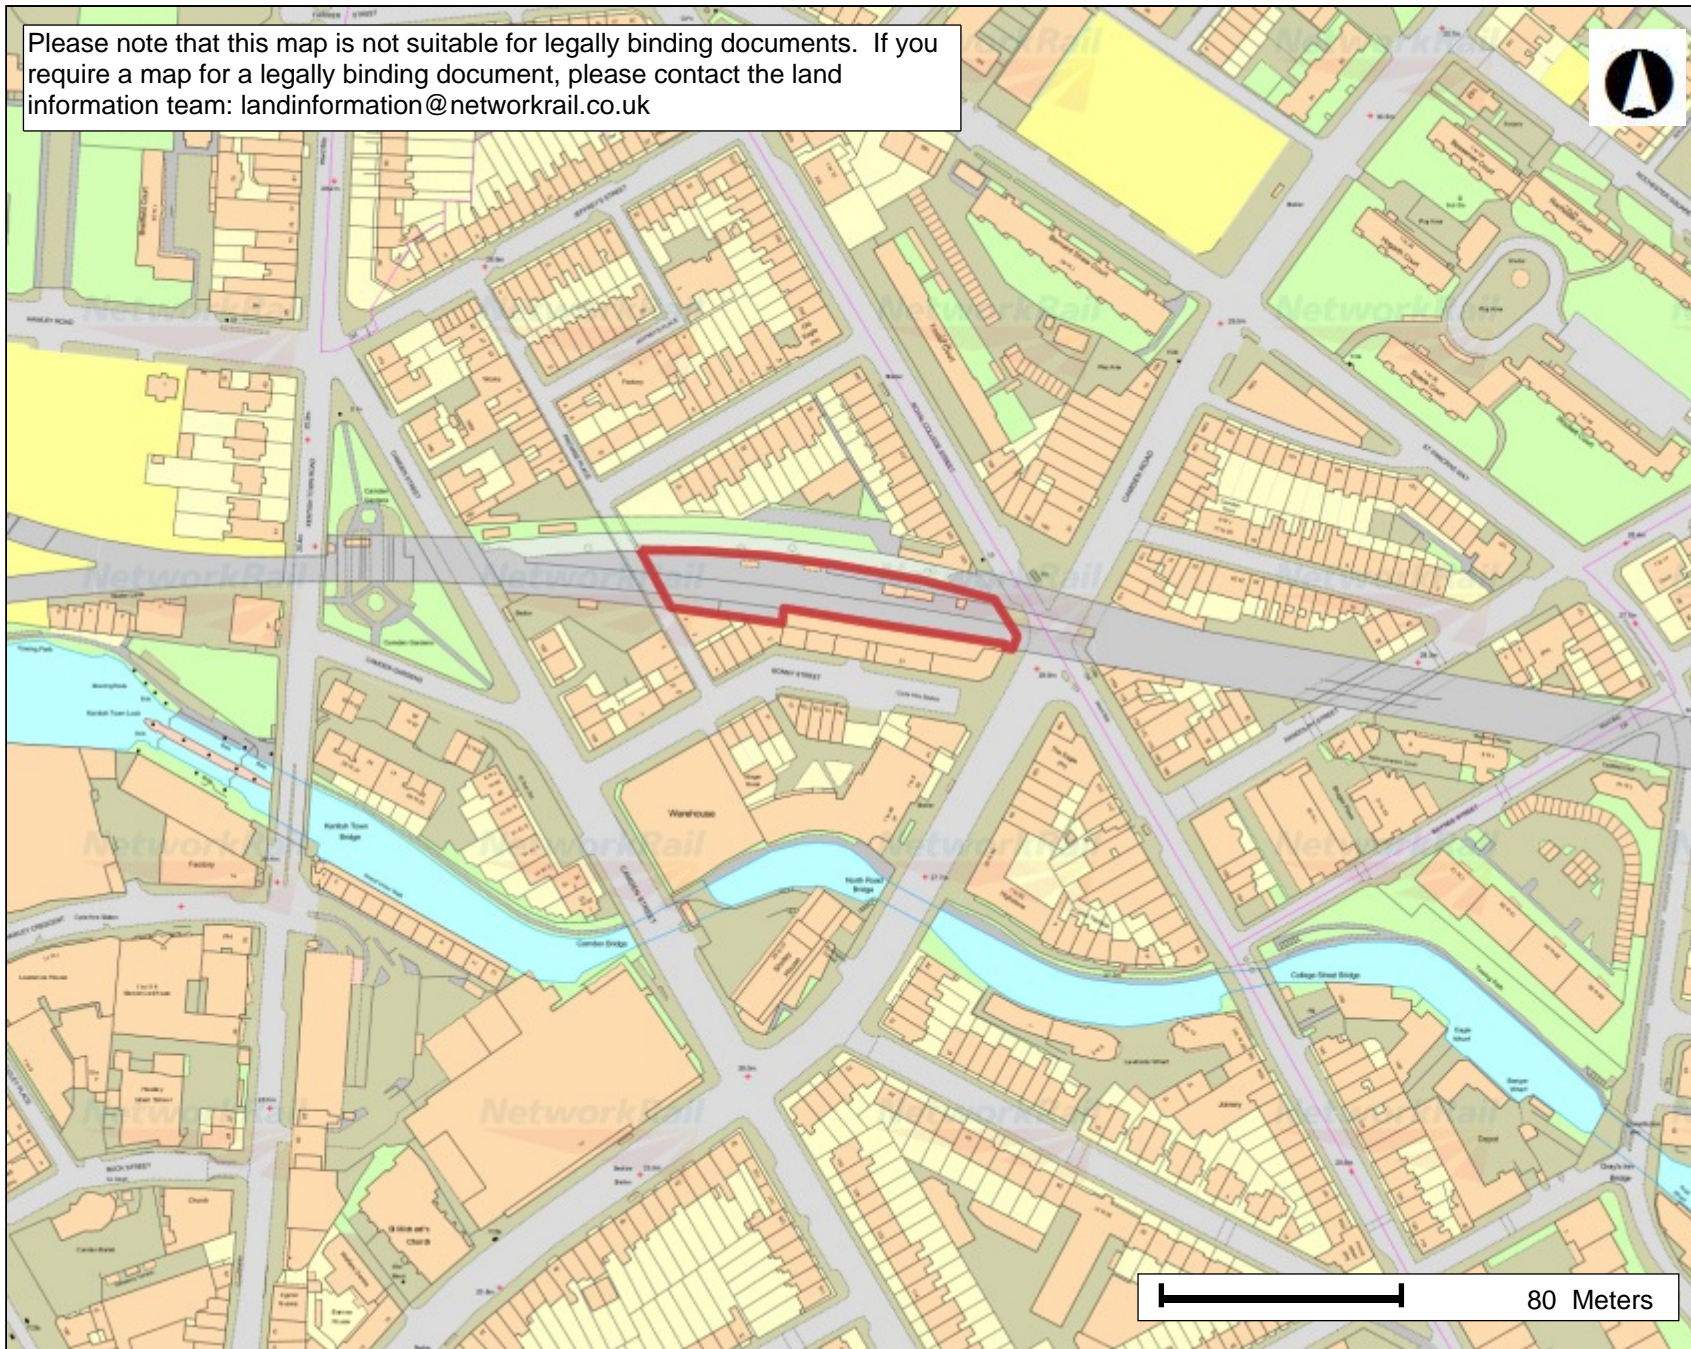

Please note that this map is not suitable for legally binding documents. If you require a map for a legally binding document, please contact the land information team: [landinformation@networkrail.co.uk](mailto:landinformation@networkrail.co.uk)

**Legend**

**Site Location Plan**  
Camden Road Station Platform

Scale	1 : 2,500
Plot Date	18/08/16 10:47
Printed By	Adrian Toolan

**COPYRIGHTS**

This product includes map data licensed from Ordnance Survey. © Crown copyright and database rights 2015 Ordnance Survey 0100040692.

© Local Government Information House Limited copyright and database rights 2015 Ordnance Survey 0100040692.

Contains British Geological Survey materials © NERC 2015

The Five Mile Line diagrams are copyright of Waterman Civils and must not be passed to any third party.

Output created from GeoRINM Viewer