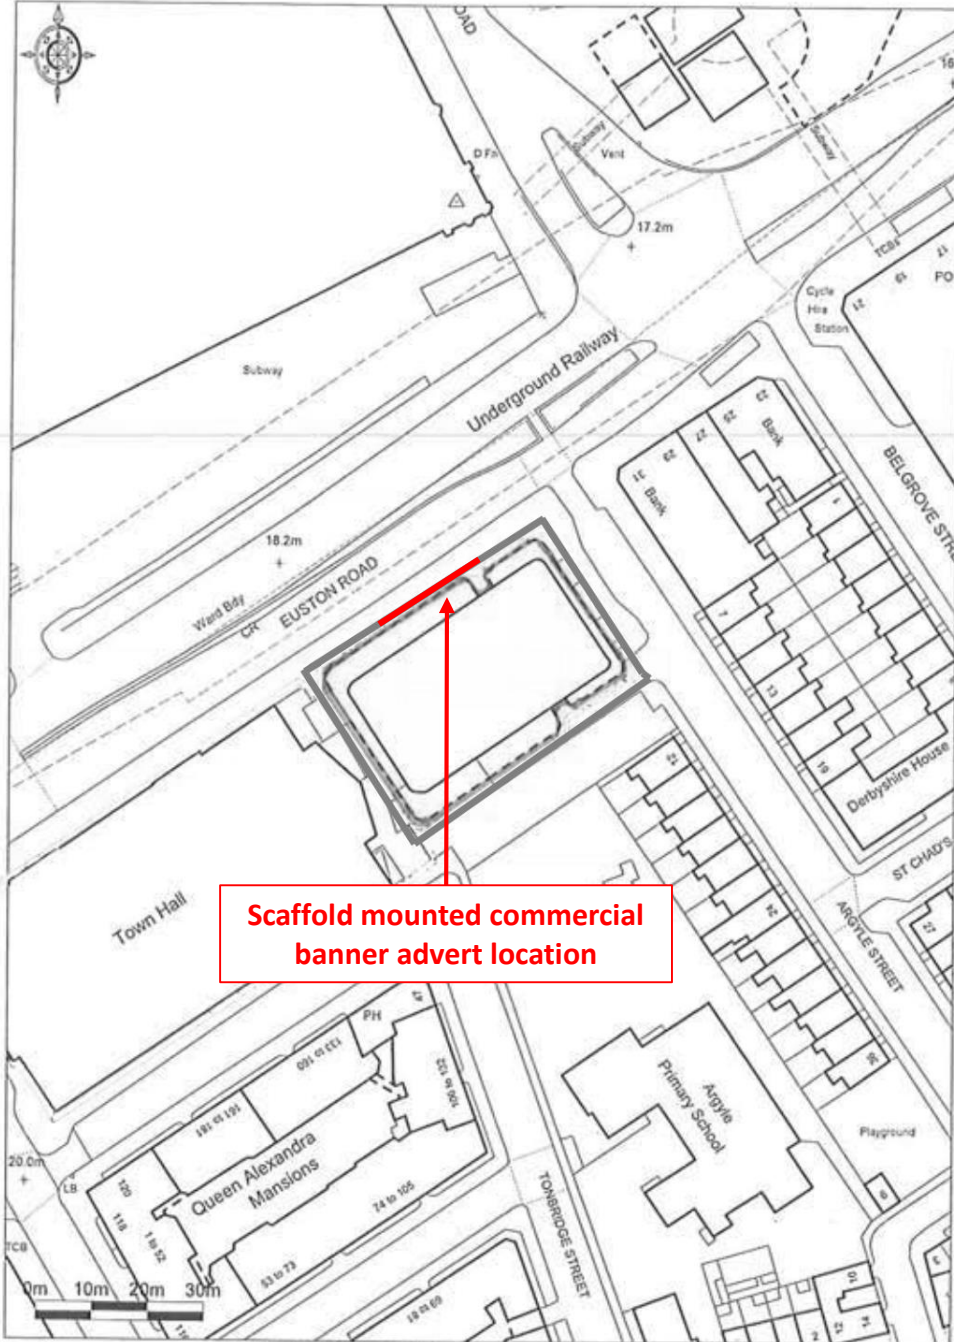

Town Hall Extension
Argyle Street, London

Scaffold mounted commercial
banner advert location

Location Plan
Scale 1:1250
Drawing No: 1002