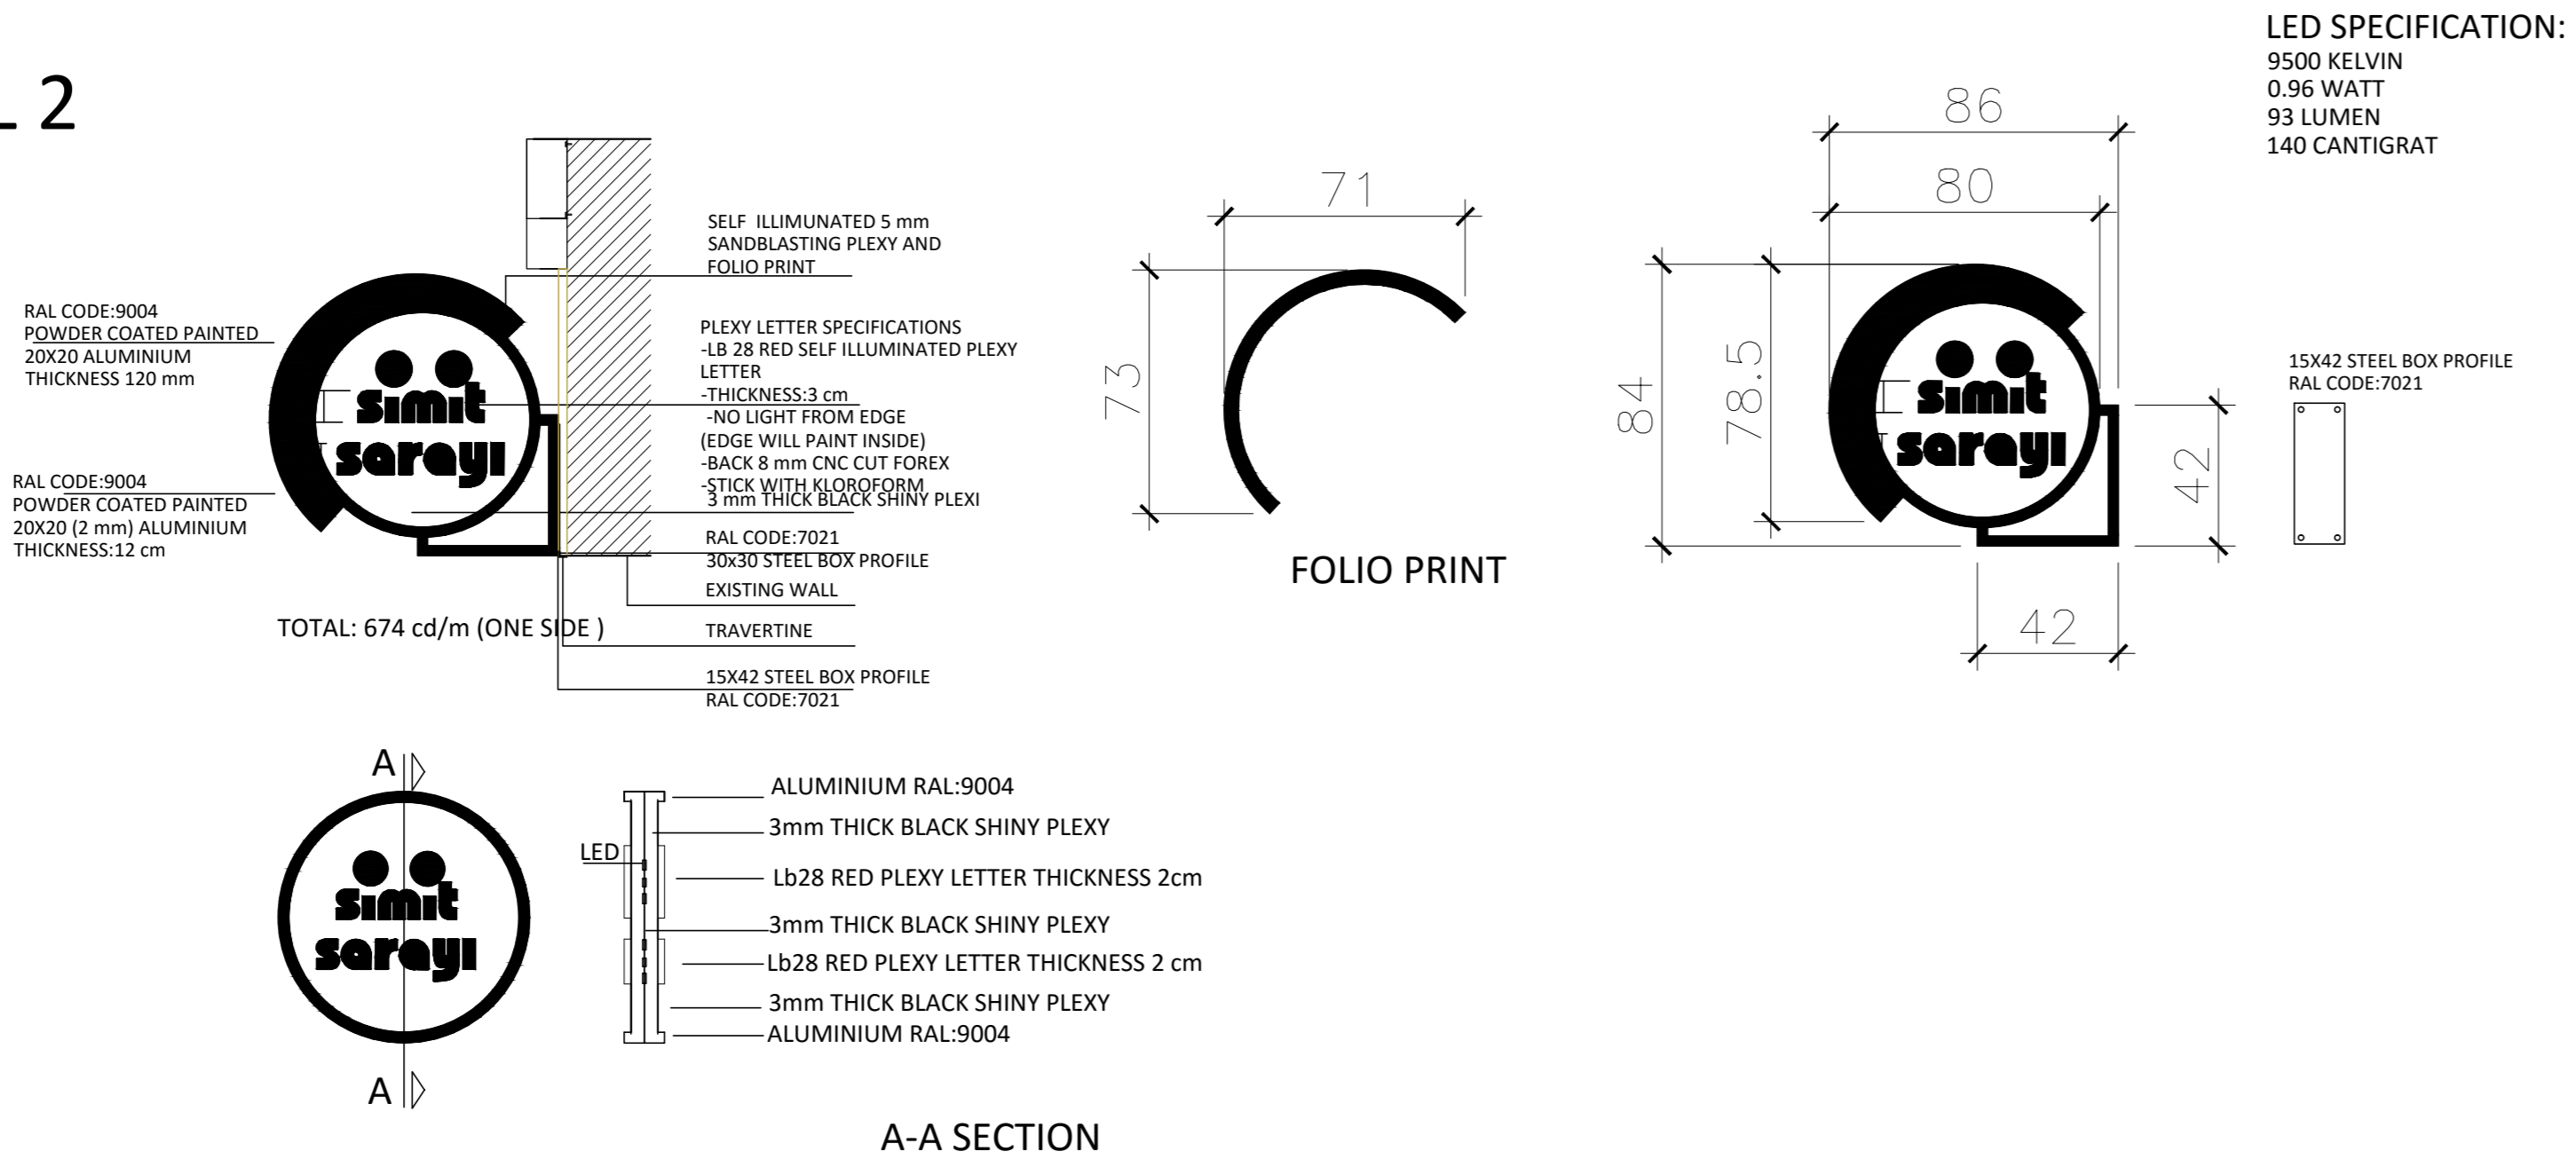

### DETAIL 1

### DETAIL 2

All dimensions in cm  
 AO: 1/20

**APA GİZ PLAZA BÜYÜKDERE CD. NO:191 LEVENT/İSTANBUL**  
 Phone : 0212 398 0 398  
 Fax : 0212 284 5 126

DATE: 23.06.2016

**SIMIT SARAYI**  
 102 Southampton Row, London WC1B 4BL

Interior area : 0,00 m<sup>2</sup>  
 Number of people : SEATS  
 Exterior area : 00,00 m<sup>2</sup>  
 Number of people : SEATS

PAFTA ADI/ SHEET TITLE  
 SIGNAGE DETAILS 1/20

PAFTA NO/ SHEET NO  
 SS.LONOXF.LP-G01