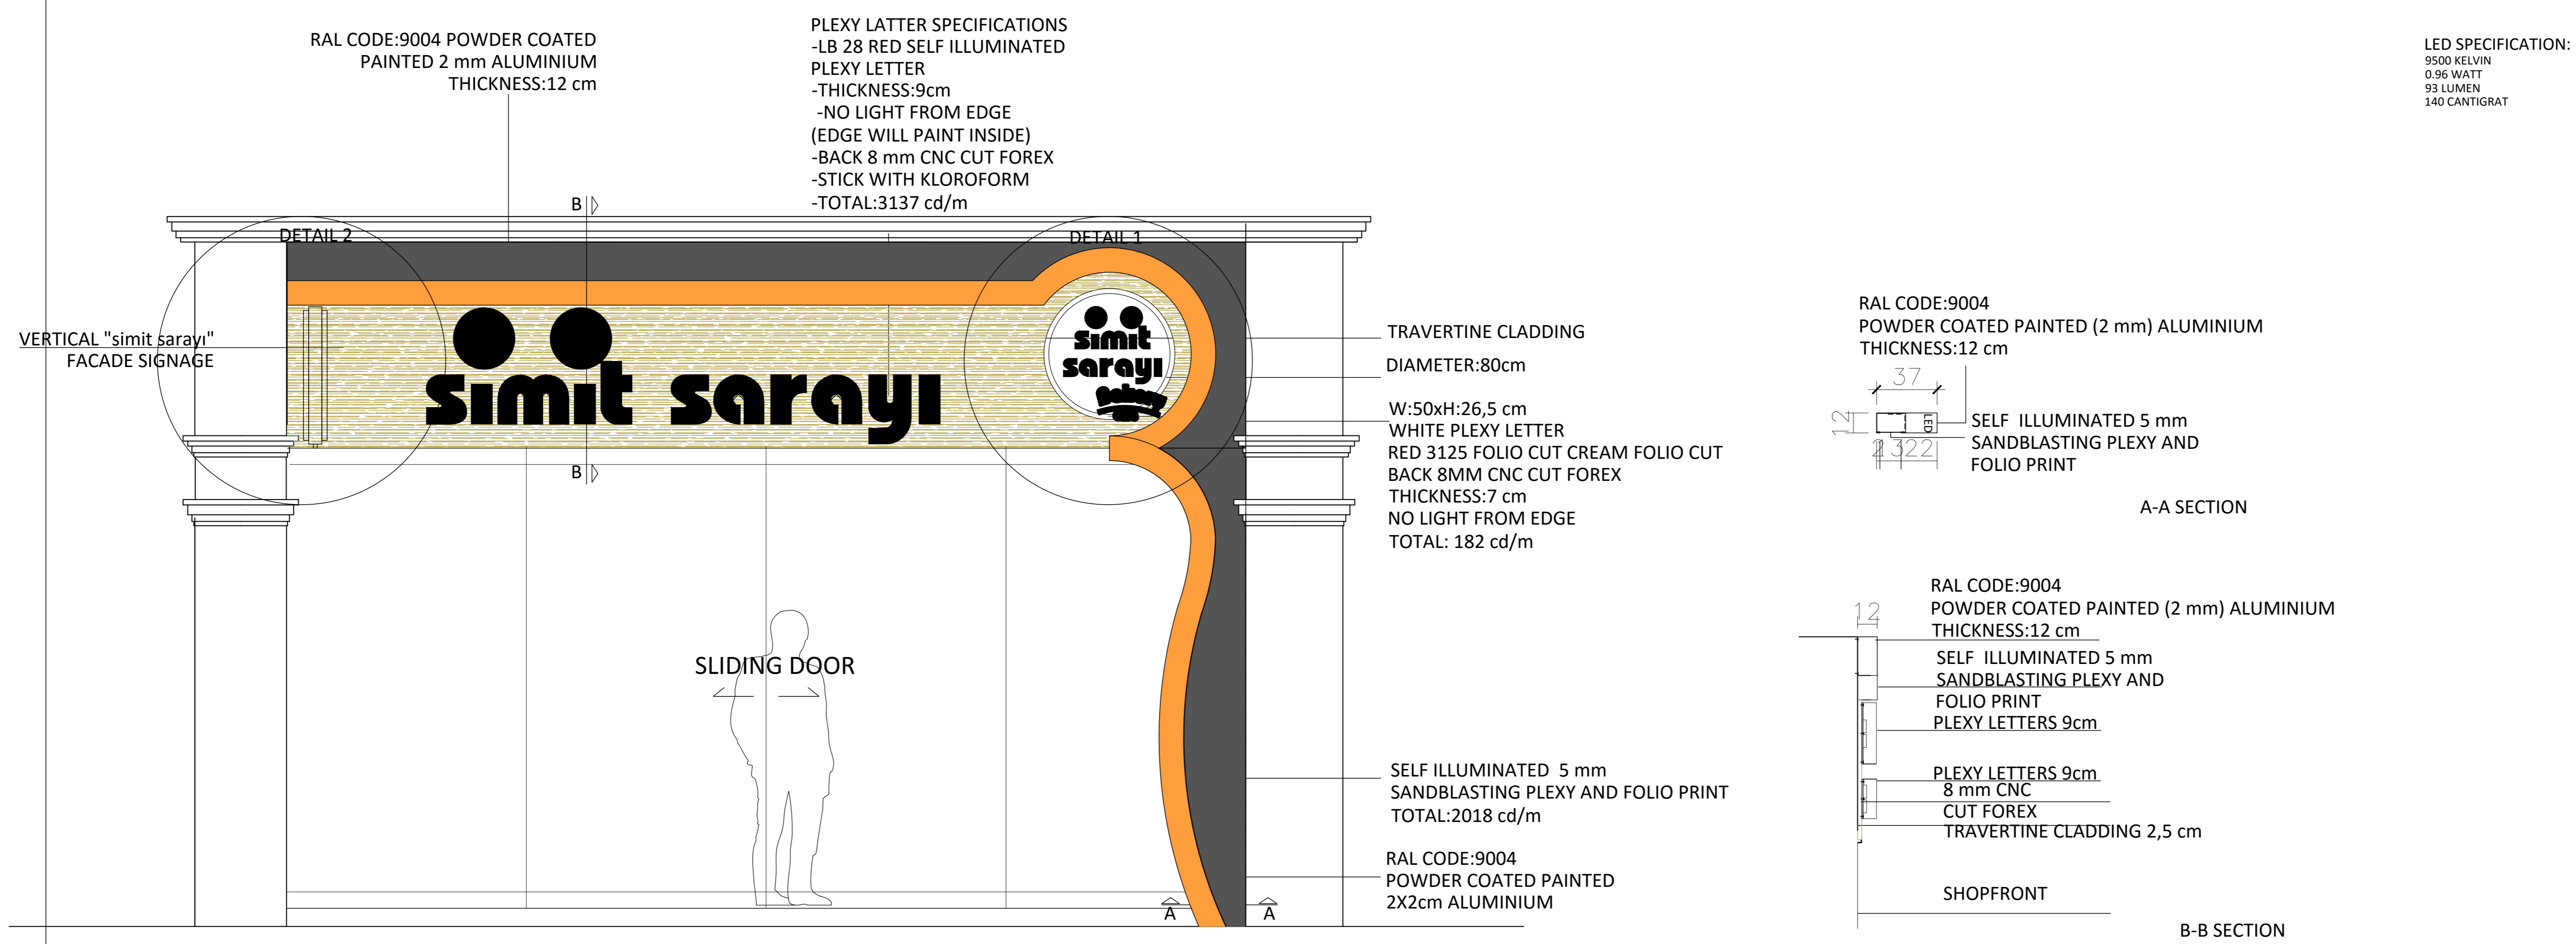

### DETAIL 1

### DETAIL 2

All dimensions in cm  
 AO: 1/20

**APA GİZ PLAZA BÜYÜKDERE CD. NO:191 LEVENT/İSTANBUL**  
 Phone : 0212 398 0 398  
 Fax : 0212 284 5 126

DATE: 23.06.2016

**SIMIT SARAYI**  
 102 Southampton Row, London WC1B 4BL

Interior area : 0,00 m<sup>2</sup>  
 Number of people : SEATS  
 Exterior area : 00,00 m<sup>2</sup>  
 Number of people : SEATS

PAFTA ADI/ SHEET TITLE  
 SIGNAGE DETAILS 1/20

PAFTA NO/ SHEET NO  
 SS.LONOXF.LP-G01