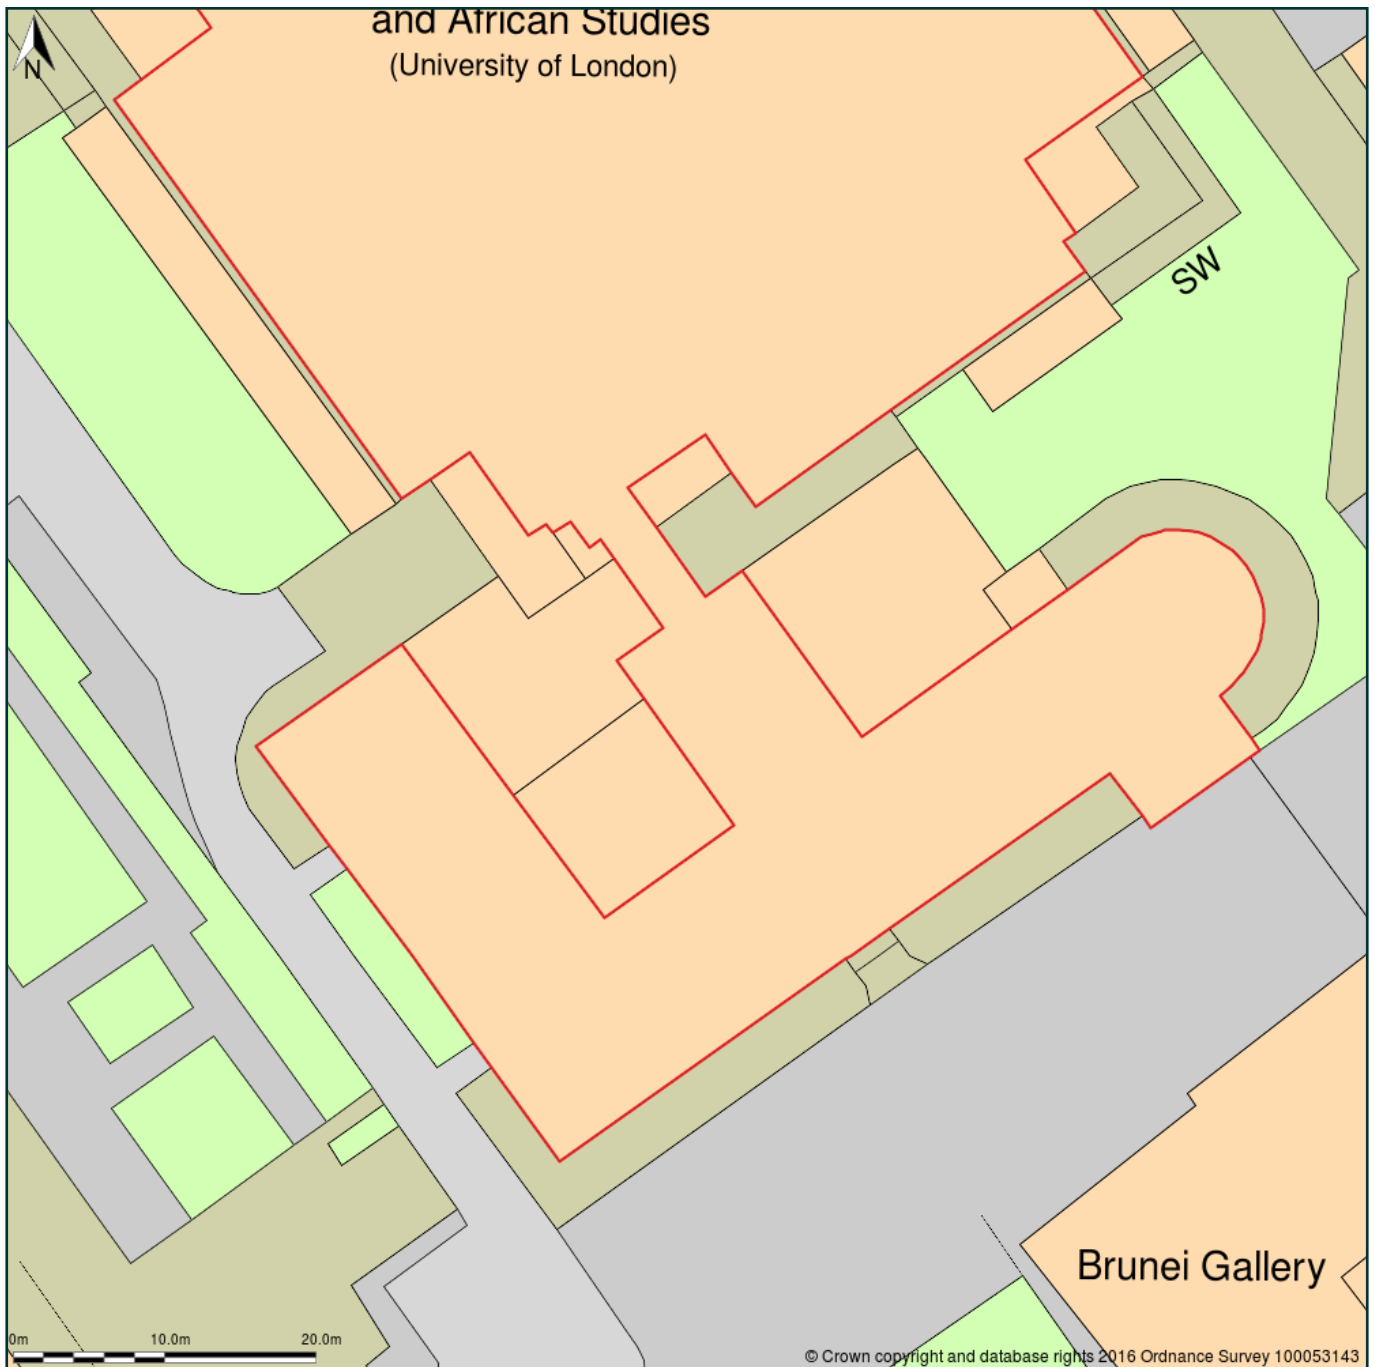

School Of Oriental And African Studies, 10, Thornhaugh Street, London, Camden, WC1H 0XG

Block Plan shows area bounded by: 529845.87, 181972.61 529935.87, 182062.61 (at a scale of 1:500) The representation of a road, track or path is no evidence of a right of way. The representation of features as lines is no evidence of a property boundary.

Produced on 5th Aug 2016 from the Ordnance Survey National Geographic Database and incorporating surveyed revision available at this date. Reproduction in whole or part is prohibited without the prior permission of Ordnance Survey. © Crown copyright 2016. Supplied by www.buyaplan.co.uk a licensed Ordnance Survey partner (100053143). Unique plan reference: #00147863-EC12B3