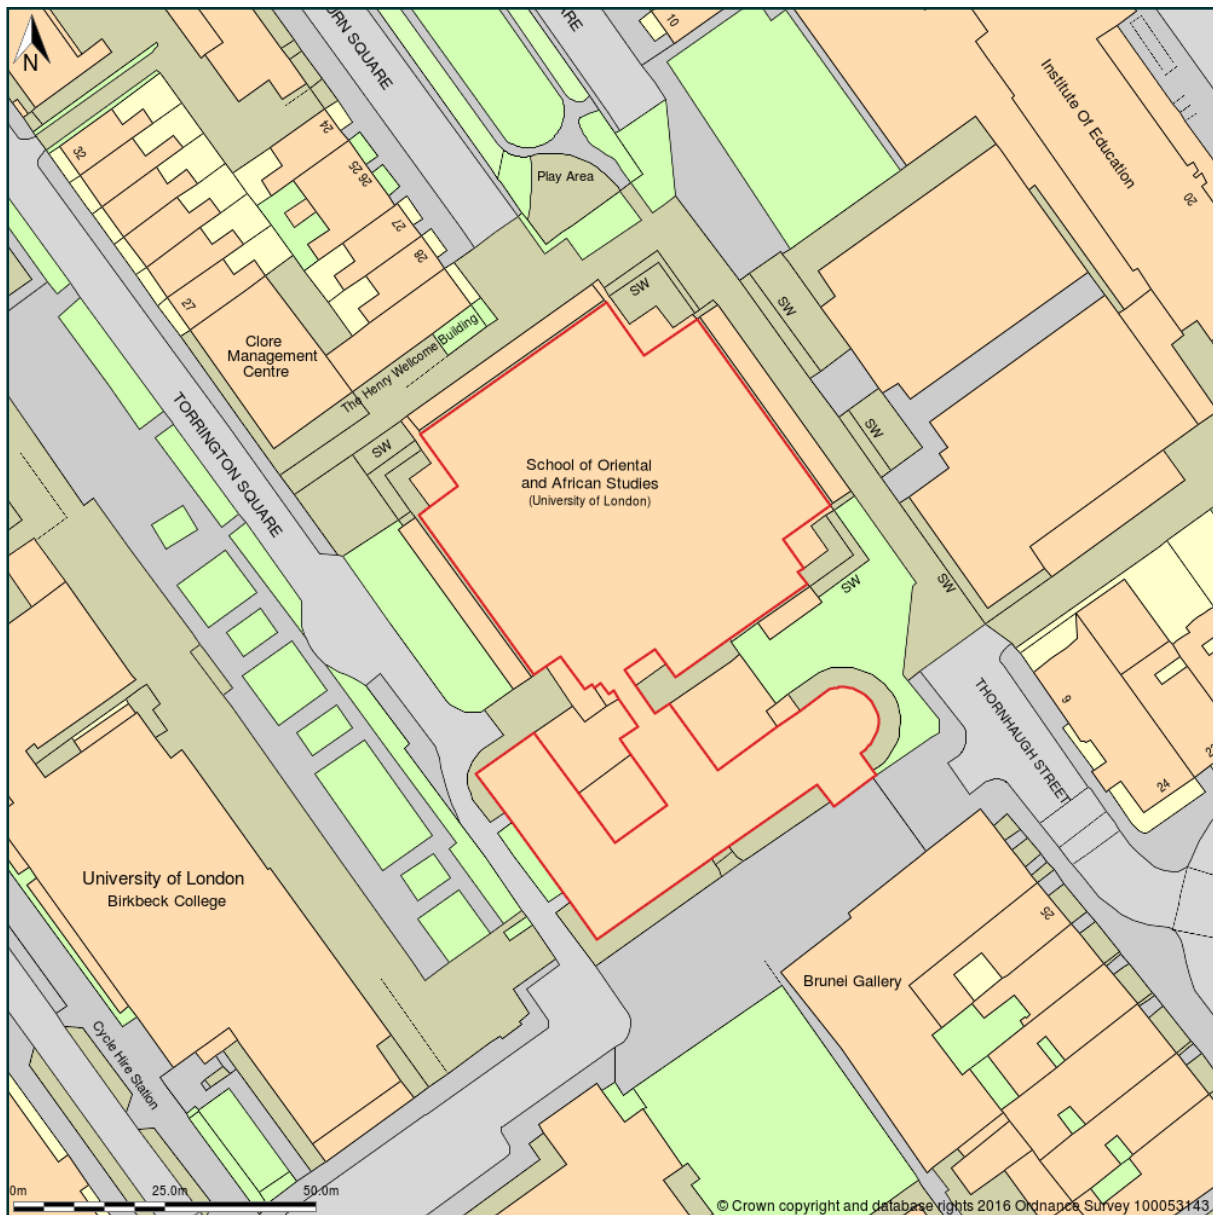

School Of Oriental And African Studies, 10, Thornhaugh Street, London, Camden, WC1H 0XG

Site Plan shows area bounded by: 529785.0, 181940.39 529985.0, 182140.39 (at a scale of 1:1250) The representation of a road, track or path is no evidence of a right of way. The representation of features as lines is no evidence of a property boundary.

Produced on 5th Aug 2016 from the Ordnance Survey National Geographic Database and incorporating surveyed revision available at this date. Reproduction in whole or part is prohibited without the prior permission of Ordnance Survey. © Crown copyright 2016. Supplied by www.buyaplan.co.uk a licensed Ordnance Survey partner (100053143). Unique plan reference: #00147864-2B729D