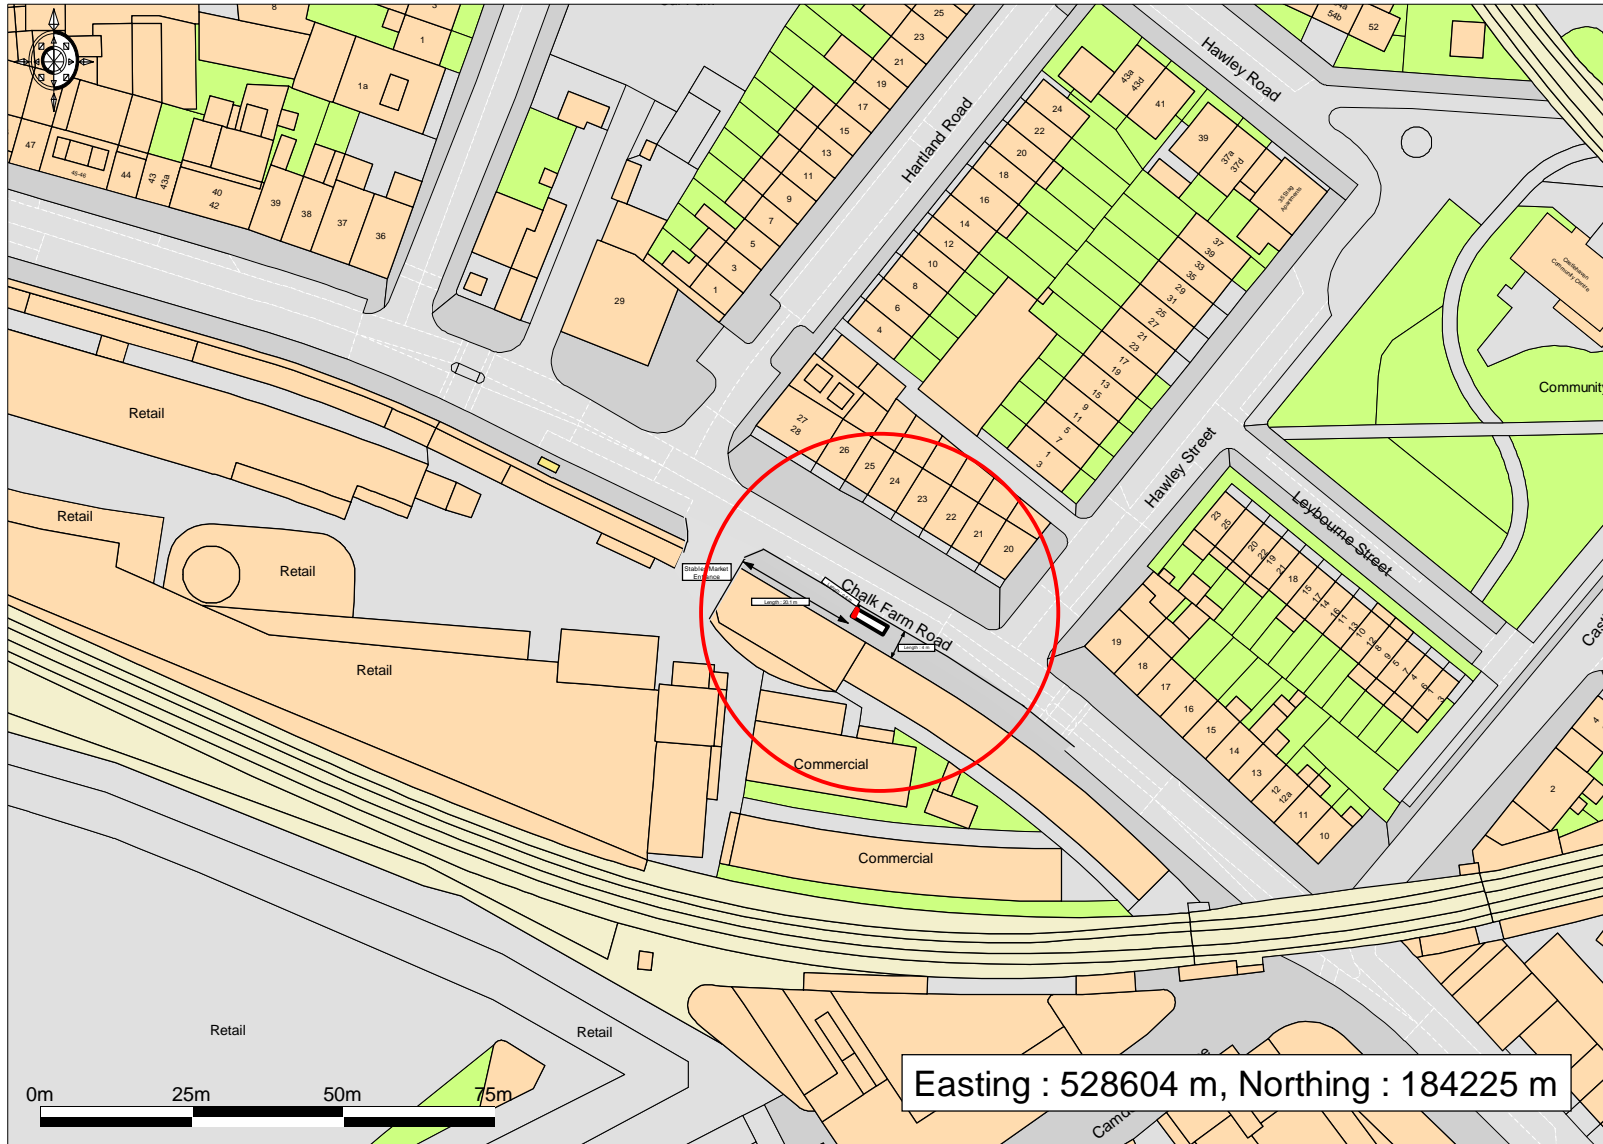

Chalk Farm Road, OPP No.23(Camden Guitars), London NW1 8AG. (1\_1250)

© UKMap Copyright The GeoInformation Group 2016 Licence No. LANDMLON100003121118. Plotted Scale - 1:1250

London Borough of Camden  
Proposal: Digital Advertising panel affixed to TFL Bus Shelter 0107/1074