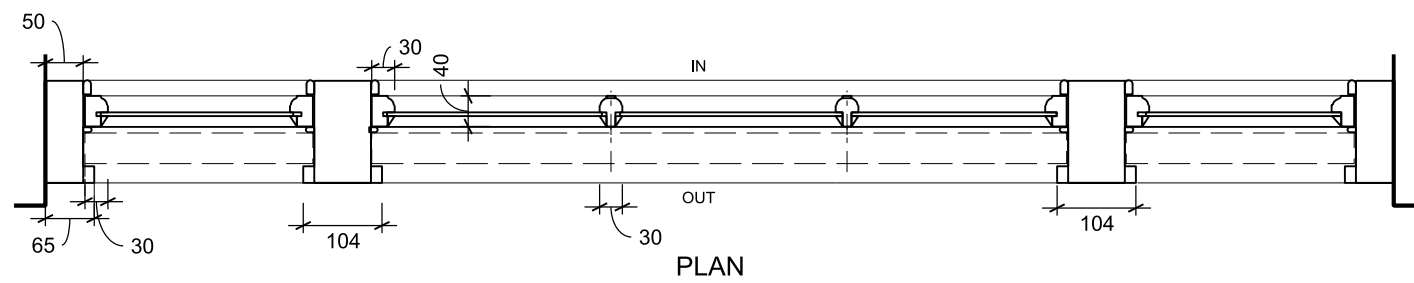

EXISTING WINDOW TYPE B 3 X SLIDING SASH

Do not scale from this drawing
All dimensions to be checked on site

Notes:

Amendments:
Rev #. First Issue. 2016-07-20

Drawing type:

Client:
L. B. CAMDEN

Project:
LEVITA HOUSE

Title:
EXISTING
WINDOW TYPE B

Scale: 1:10@A3 Date: 18/07/2016

Drawn: JMA Checked: SB

Drg.no: 5675-A(31) TYPE B EXISTING Rev: #

Heritage Surveys Ltd.

Heritage Surveys Limited
20 Hanover Square
London
W1S 1JY