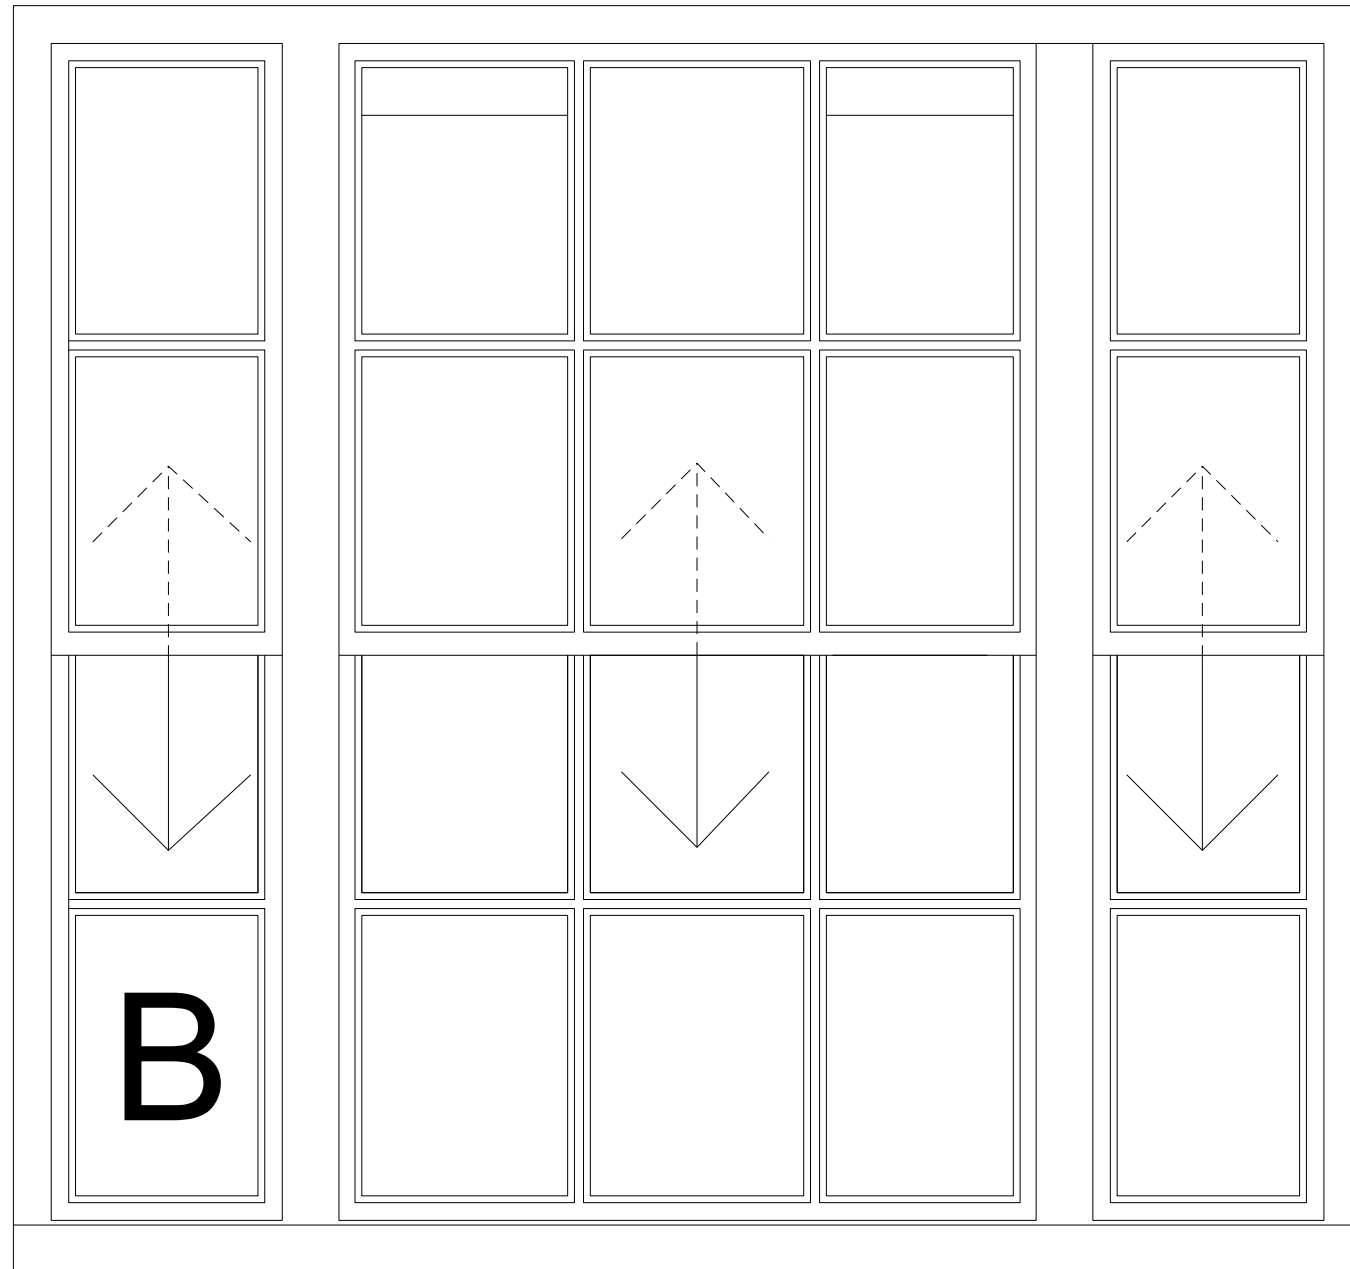

EXISTING WINDOW TYPE B 3 X SLIDING SASH

Do not scale from this drawing
All dimensions to be checked on site

Notes:

Amendments:
Rev #. First Issue. 2016-07-20

Drawing type:

Client:
L. B. CAMDEN

Project:
LEVITA HOUSE

Title:
EXISTING
WINDOW TYPE B

Scale: 1:10@A3 Date: 18/07/2016

Drawn: JMA Checked: SB

Drg.no: 5675-A(31) TYPE B EXISTING Rev: #

Heritage Surveys Ltd.

Heritage Surveys Limited
20 Hanover Square
London
W1S 1JY