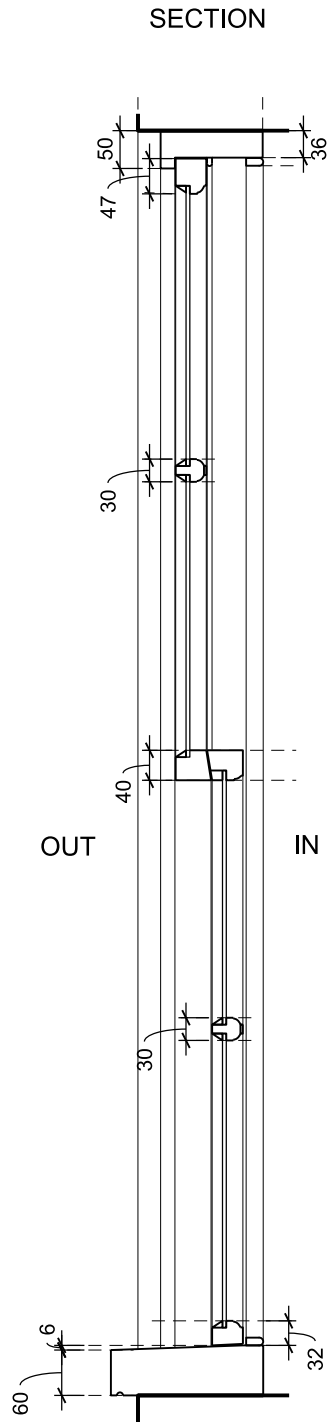

EXISTING WINDOW TYPE B 3 X SLIDING SASH

Do not scale from this drawing
All dimensions to be checked on site

Notes:

Amendments:
Rev #. First Issue. 2016-07-20

Drawing type:

Client:
L. B. CAMDEN

Project:
LEVITA HOUSE

Title:
EXISTING
WINDOW TYPE B

Scale: 1:10@A3 Date: 18/07/2016

Drawn: JMA Checked: SB

Drg.no: 5675-A(31) TYPE B EXISTING Rev: #

Heritage Surveys Ltd.

Heritage Surveys Limited
20 Hanover Square
London
W1S 1JY