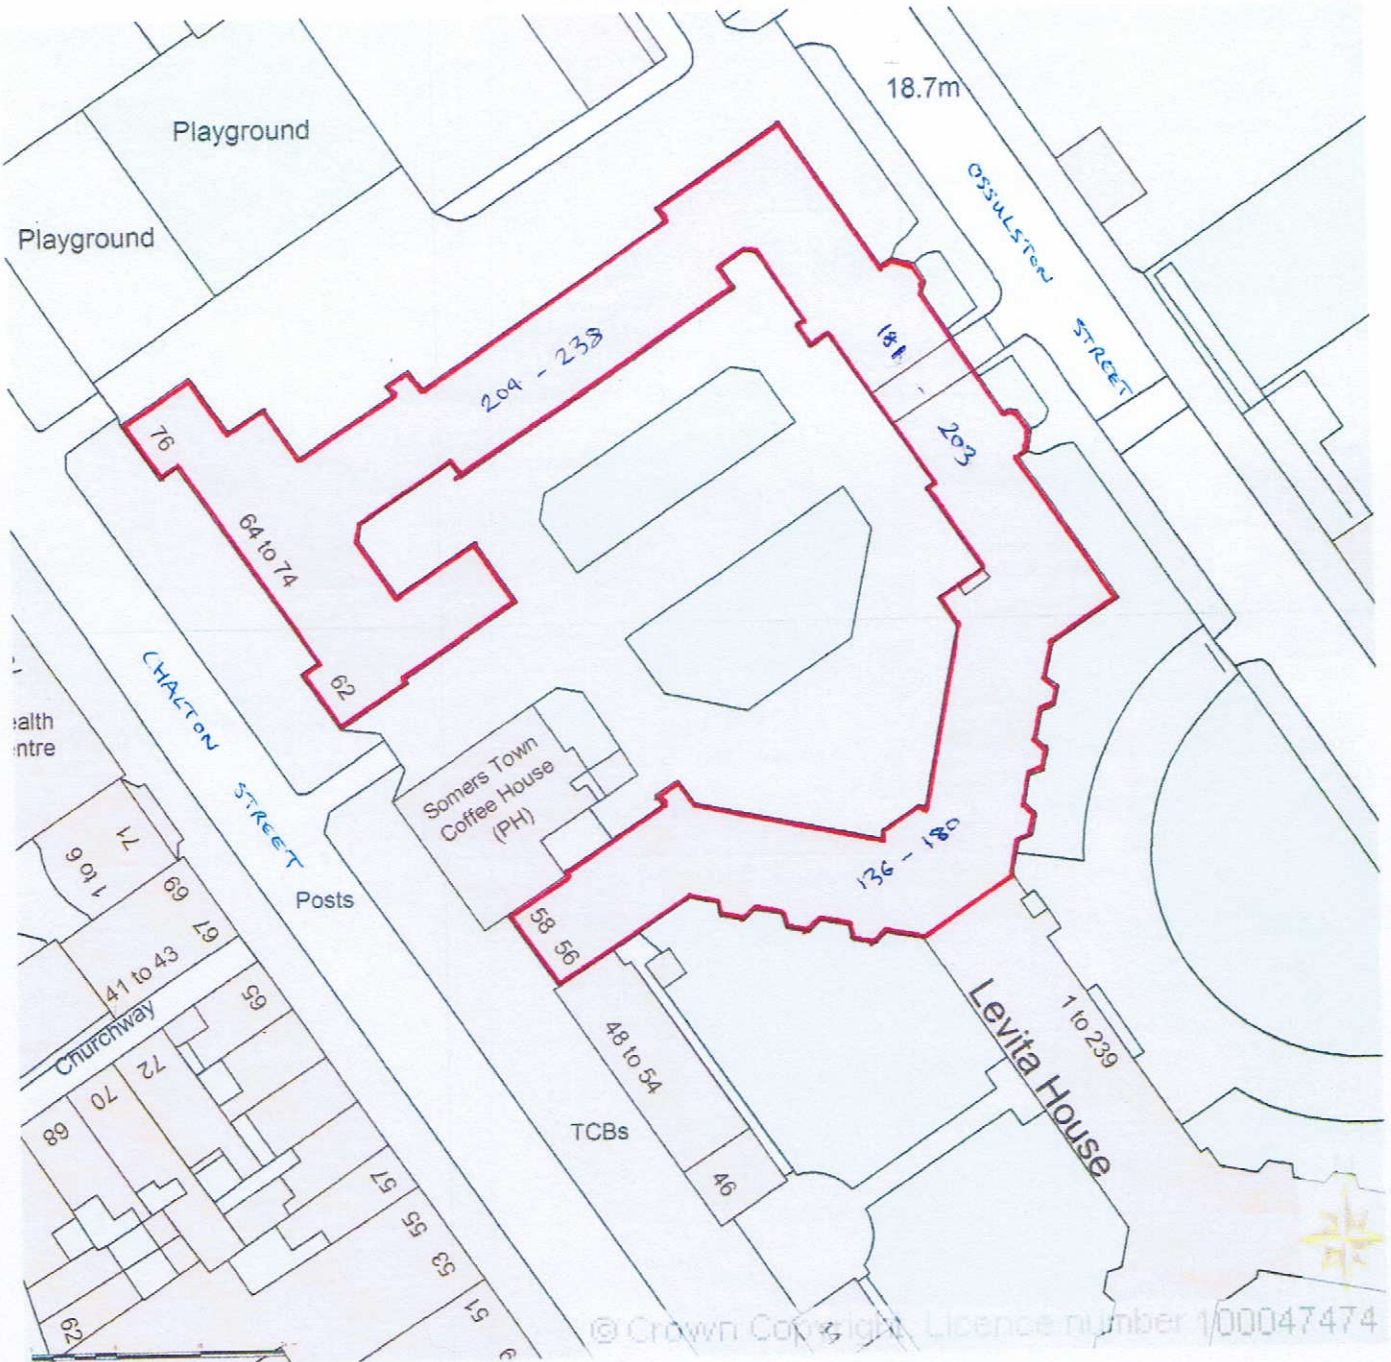

136 - 180, 181 - 203 and 204 - 238 Levita House  
Ossulston Estate  
London NW1 1HN

BLOCK/SITE PLAN  
AREA 130m x 130m A3  
SCALE 1:500  
CENTRE COORDINATES: 529824, 182894

© Crown Copyright. Licence number 100047474