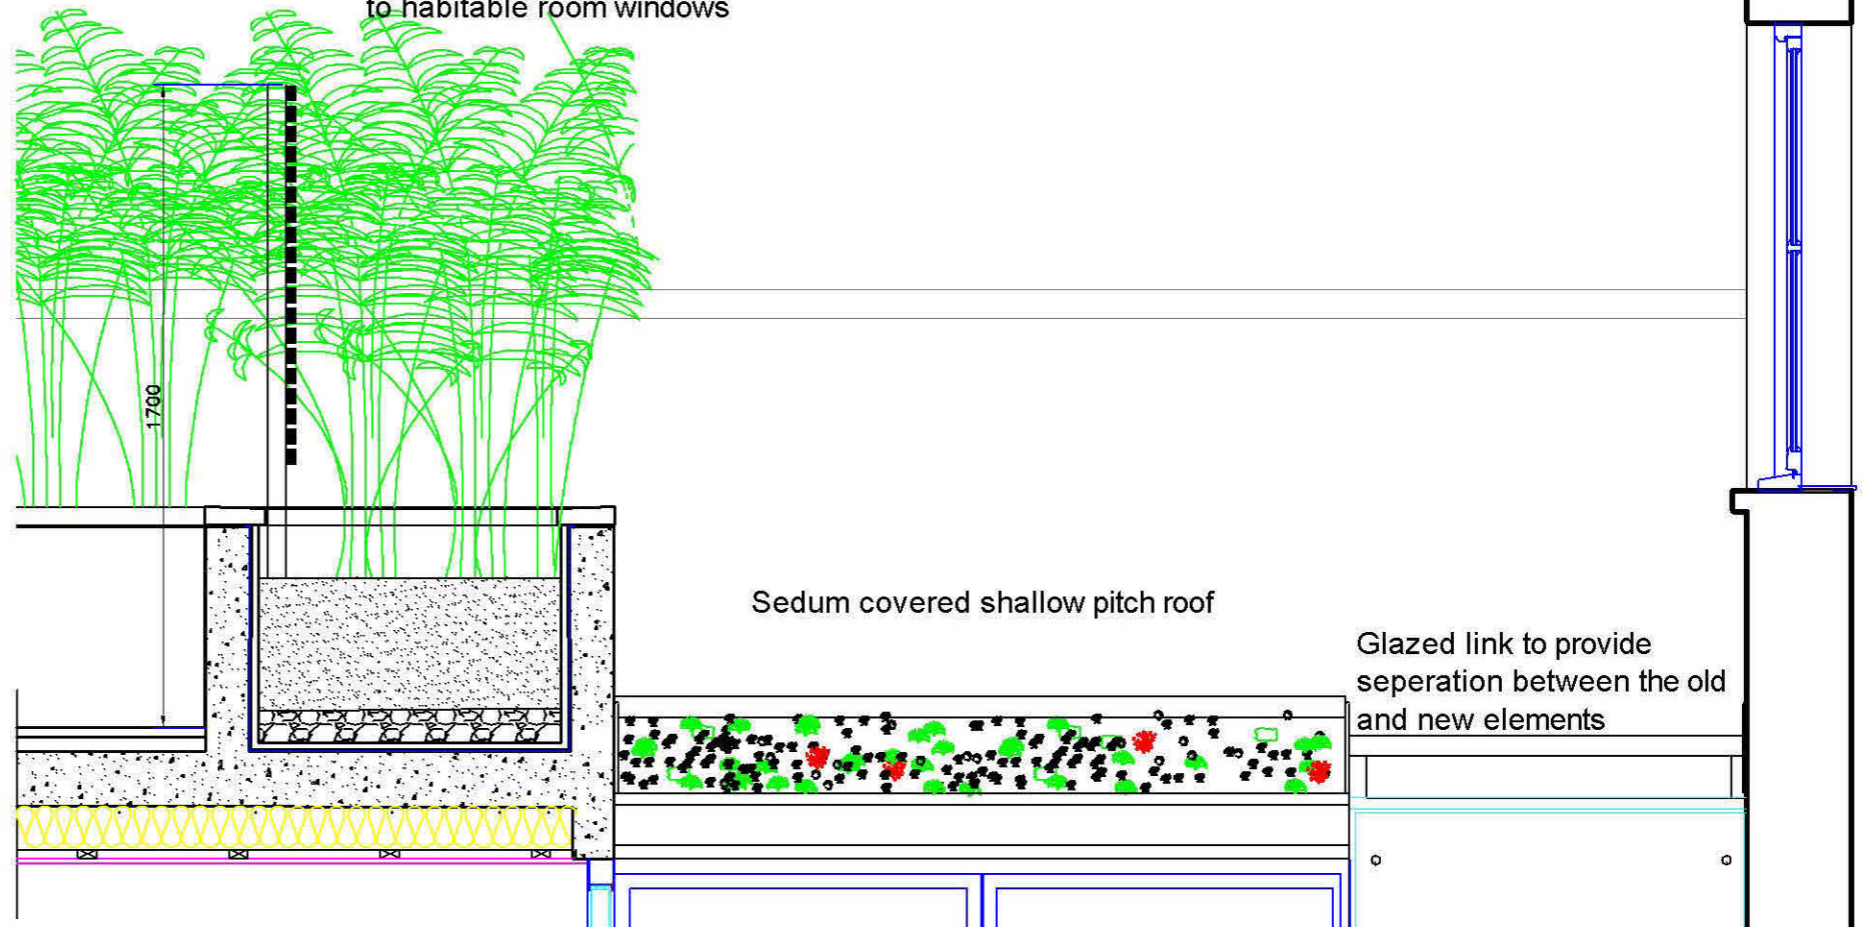

Gorse shrubs with slatted timber screen to ensure privacy to to habitable room windows

Section T-T Planter at house end to Upper Garden 1:20

MDMA.

6 Cromwell Road
 Teddington
 Middlesex
 TW11 9EH
 Tel 020 8943 3634
 Mob 07931516417
 email
 mike@mdmarchitects.co.uk

Project
 Lower Ground Flat
 9 St Georges Terrace

Title
 Planter to garden

Scale	1:50 1:20	Draw No	017(D)101
Date	Feb 15	Rev	