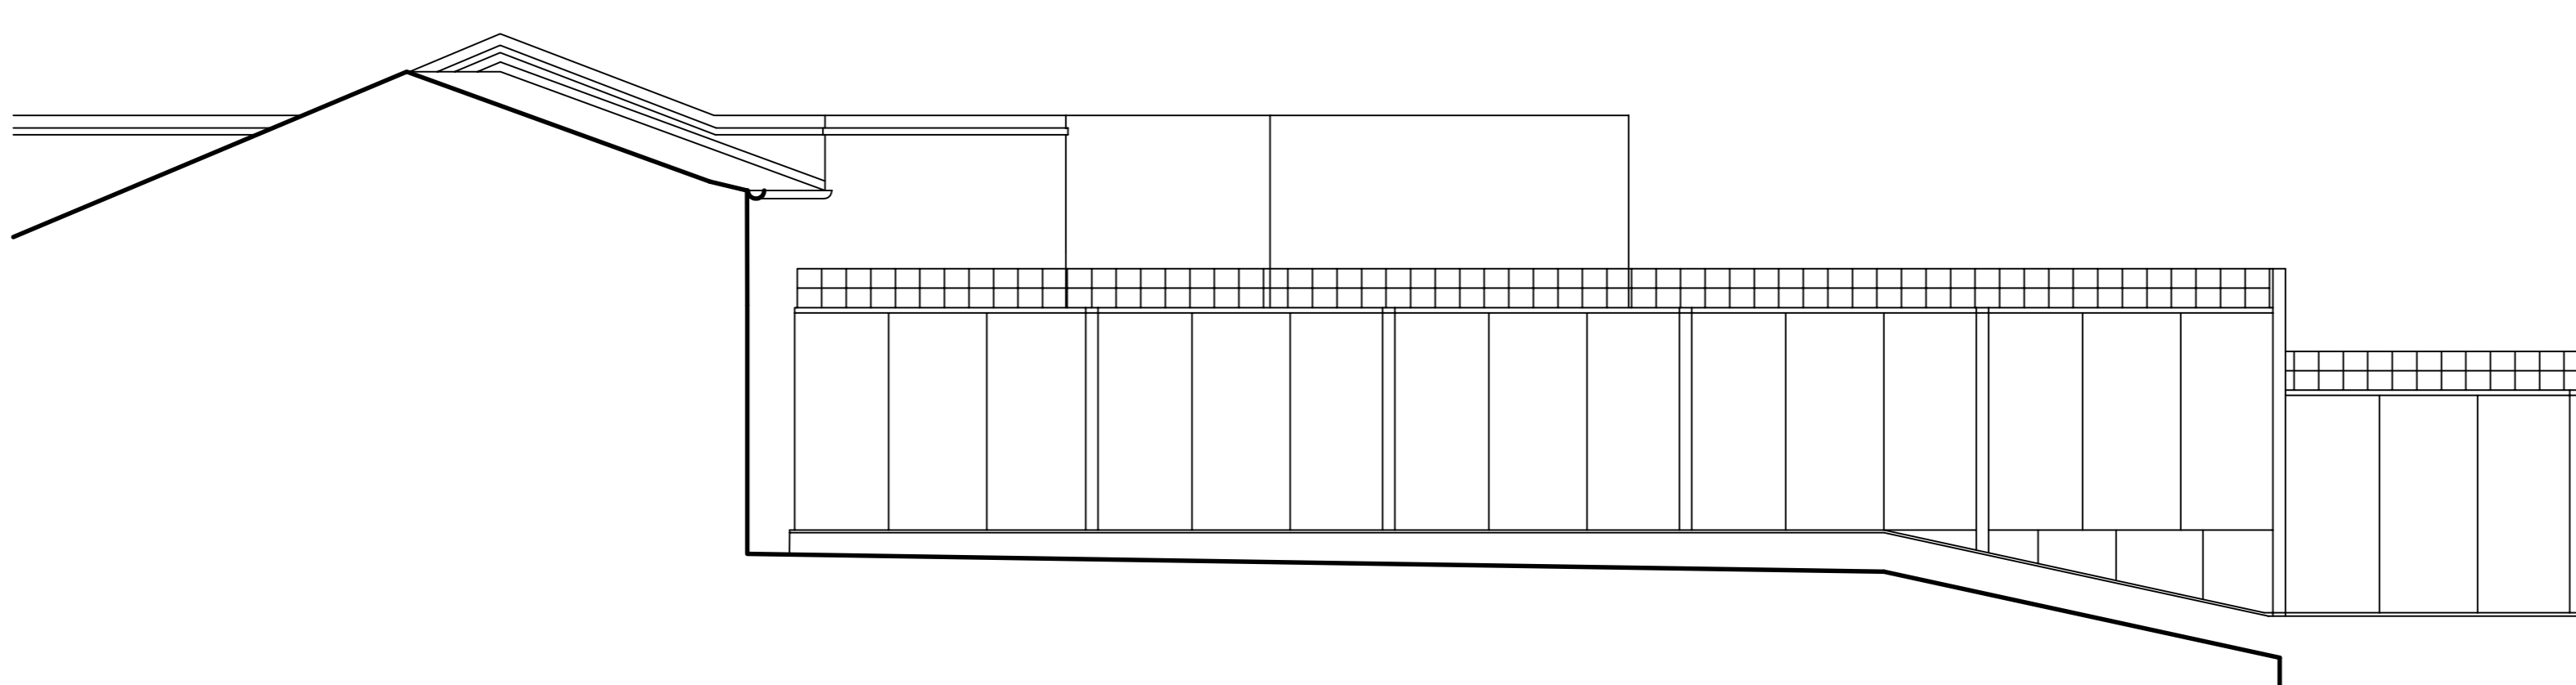

Rear Elevation as Proposed 1:50

Rear Elevation of lower garden section R-R as Proposed 1:50

View from No 8 as Proposed 1:50

View from No 10 as Proposed 1:50

Rev c -Sedum roof added
-Feb 16
Rev B -Revised scheme removing garden structure and reduction in size-May 15

| | |
|--|-------------------|
| MDMA | |
| <small>10 Central Road Sydney New South Wales Tel: 02 9550 3000 Web: www.mdma.com.au Email: info@mdma.com.au</small> | |
| Project: Lower Ground Flat 9 St Georges Terrace | |
| Title: Sections/Elevations as Proposed | |
| Scale: 1:50 | Drawn: 617/PJ/006 |
| Date: Nov 14 | Rev: C |