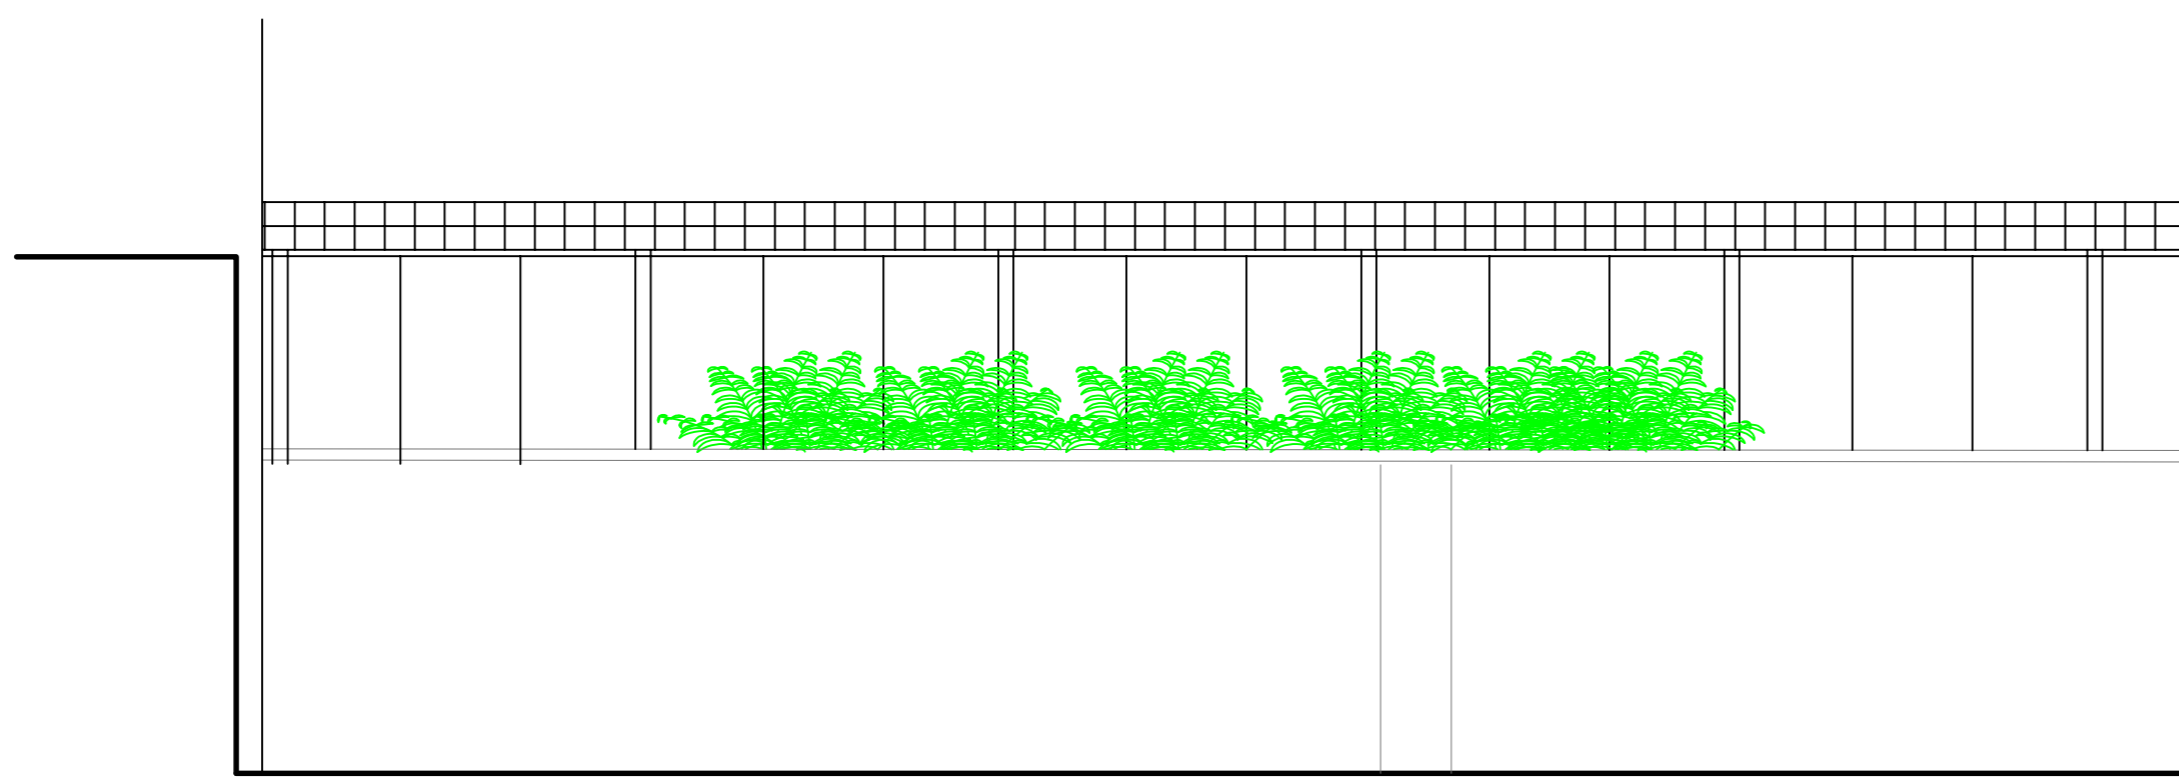

Rear Elevation as Proposed 1:50

Rear Elevation of lower garden section R-R as Proposed 1:50

View from No 8 as Proposed 1:50

View from No 10 as Proposed 1:50

Rev c -Sedum roof added
-Feb 16
Rev B -Revised scheme removing garden structure and reduction in size-May 15

| | |
|--|-------------------|
| MDMA | |
| <small>10 Central Road Sydney New South Wales Tel: 02 9550 3000 Web: www.mdma.com.au Email: info@mdma.com.au</small> | |
| Project: Lower Ground Flat 9 St Georges Terrace | |
| Title: Sections/Elevations as Proposed | |
| Scale: 1:50 | Drawn: 617/PJ/006 |
| Date: Nov 14 | Rev: C |