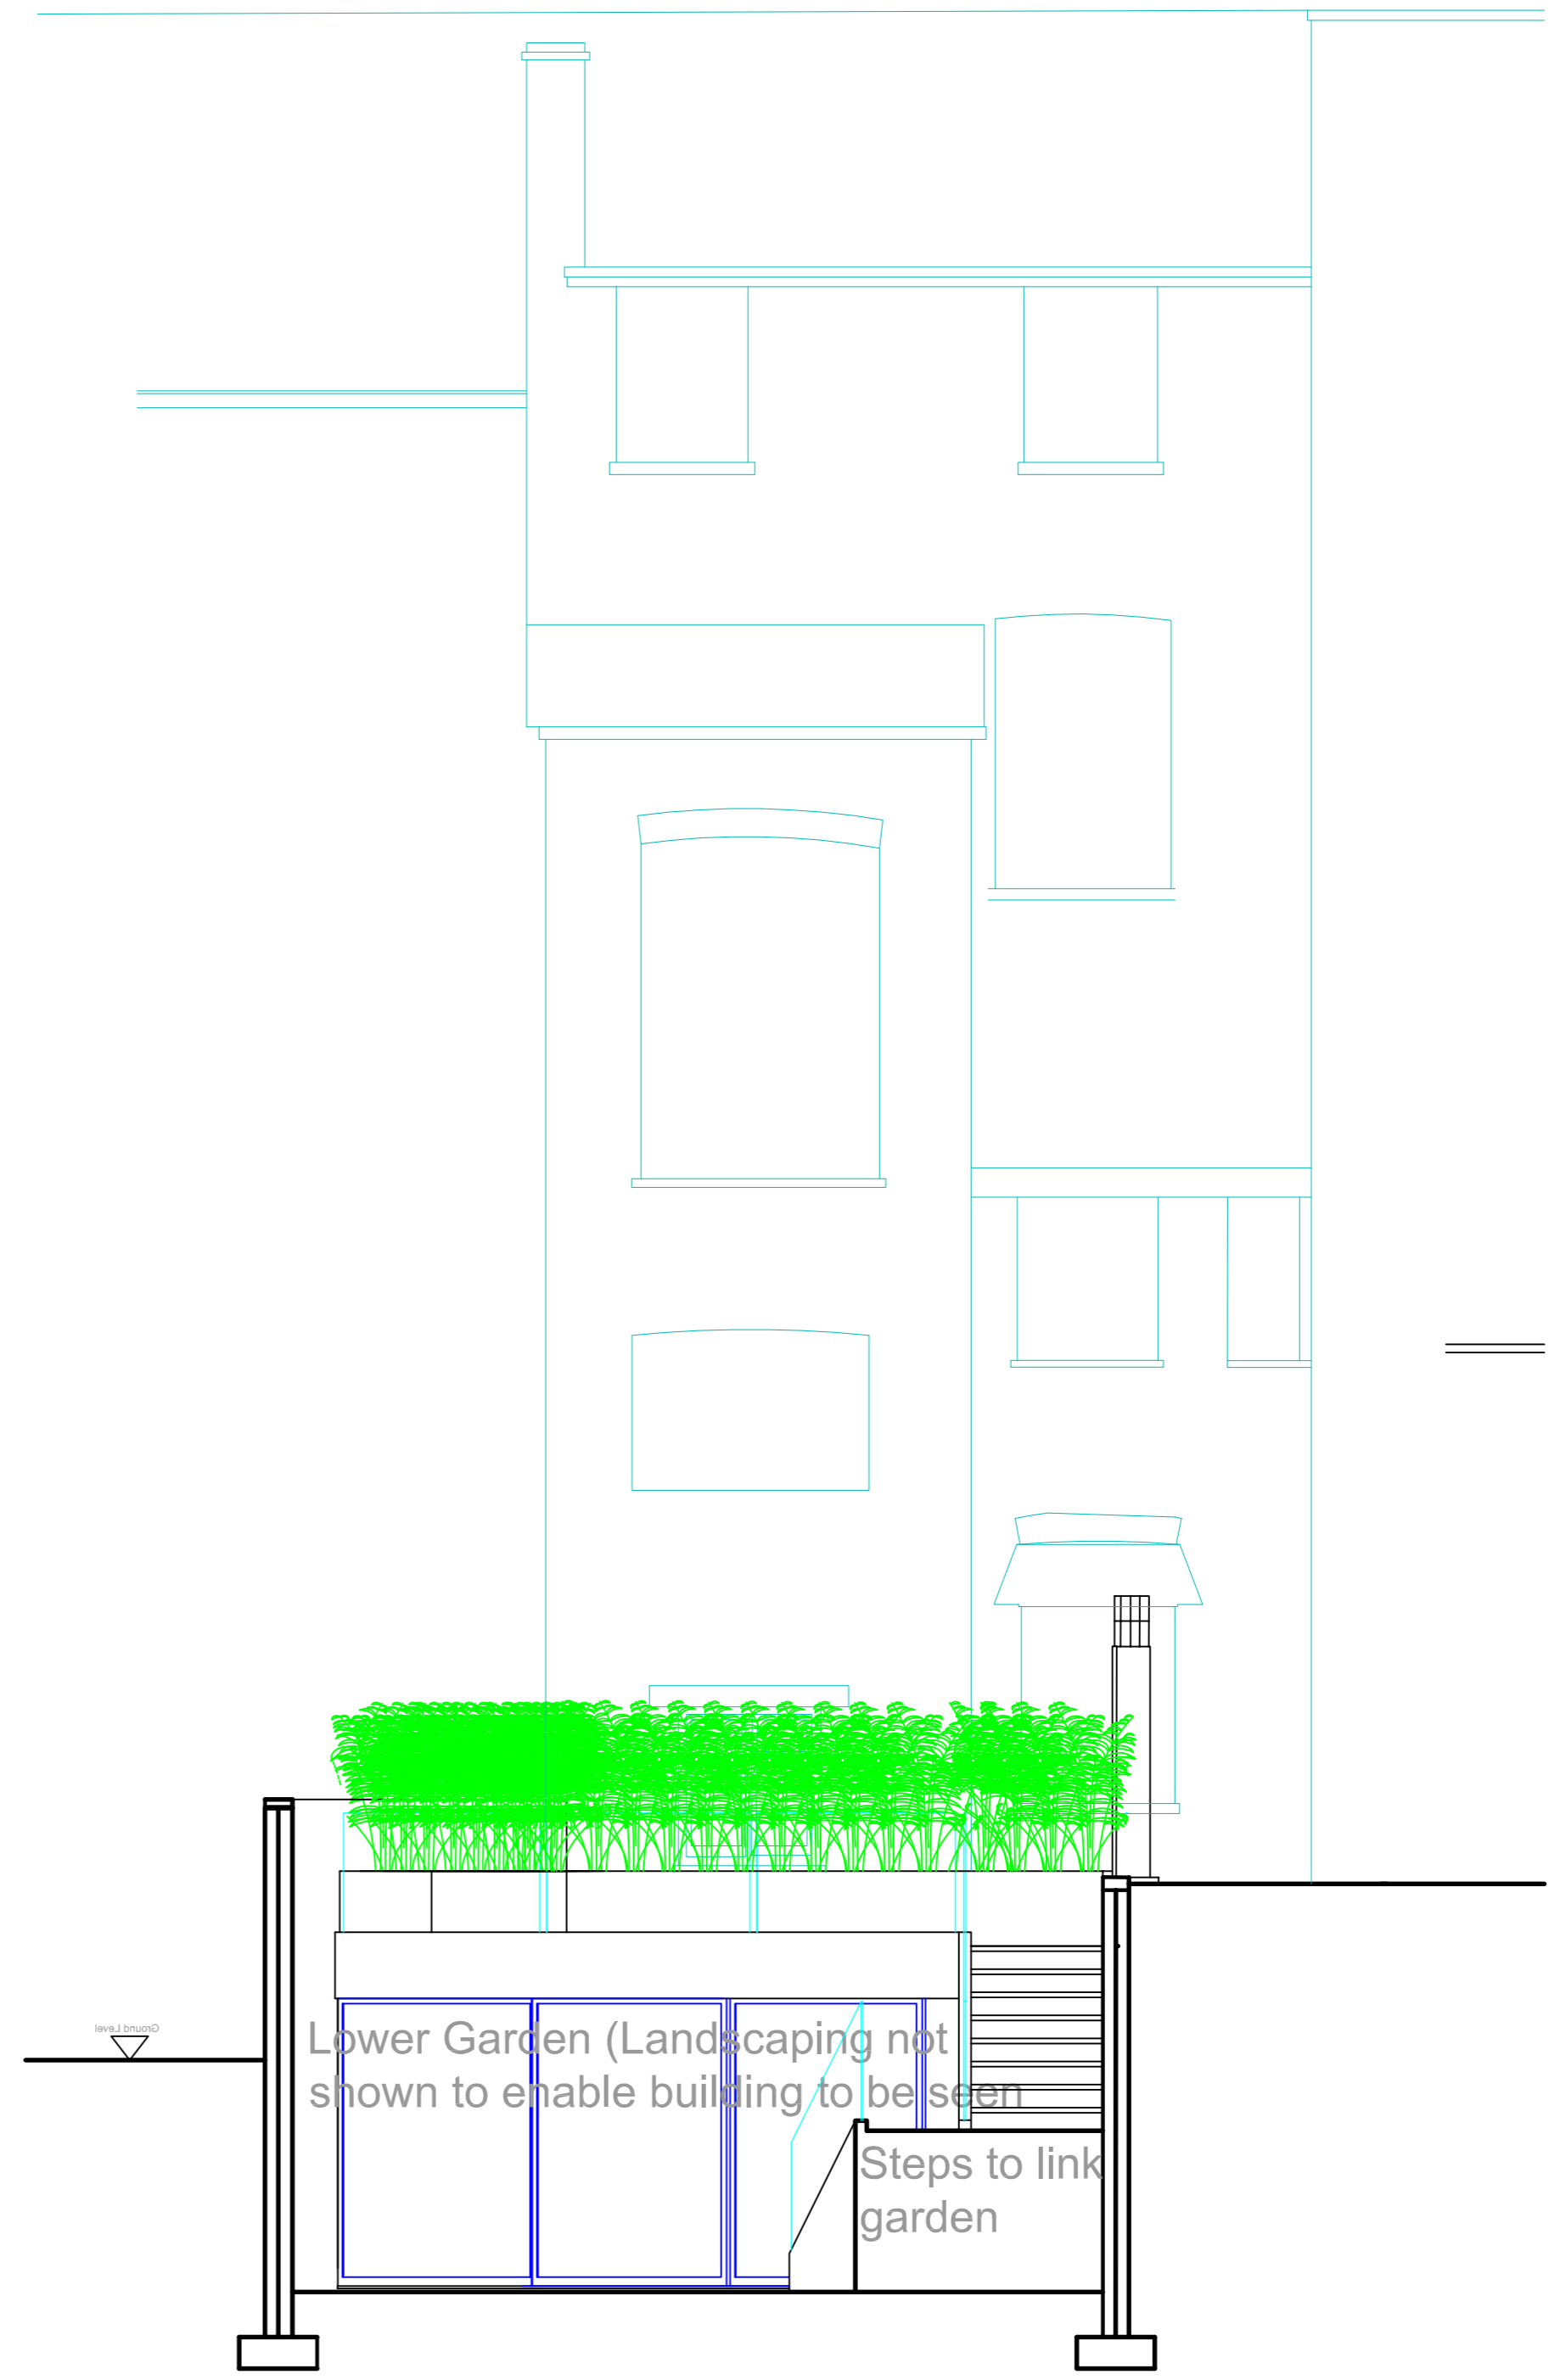

Rear Elevation as Proposed 1:50

Rear Elevation of lower garden section R-R as Proposed 1:50

View from No 8 as Proposed 1:50

View from No 10 as Proposed 1:50

Rev c -Sedum roof added
-Feb 16
Rev B -Revised scheme removing garden structure and reduction in size-May 15

| | |
|--|-------------------|
| MDMA | |
| <small>10 Central Road Sydney New South Wales Tel: 02 9550 3000 Web: www.mdma.com.au Email: info@mdma.com.au</small> | |
| Project: Lower Ground Flat 9 St Georges Terrace | |
| Title: Sections/Elevations as Proposed | |
| Scale: 1:50 | Drawn: 617/PJ/006 |
| Date: Nov 14 | Rev: C |