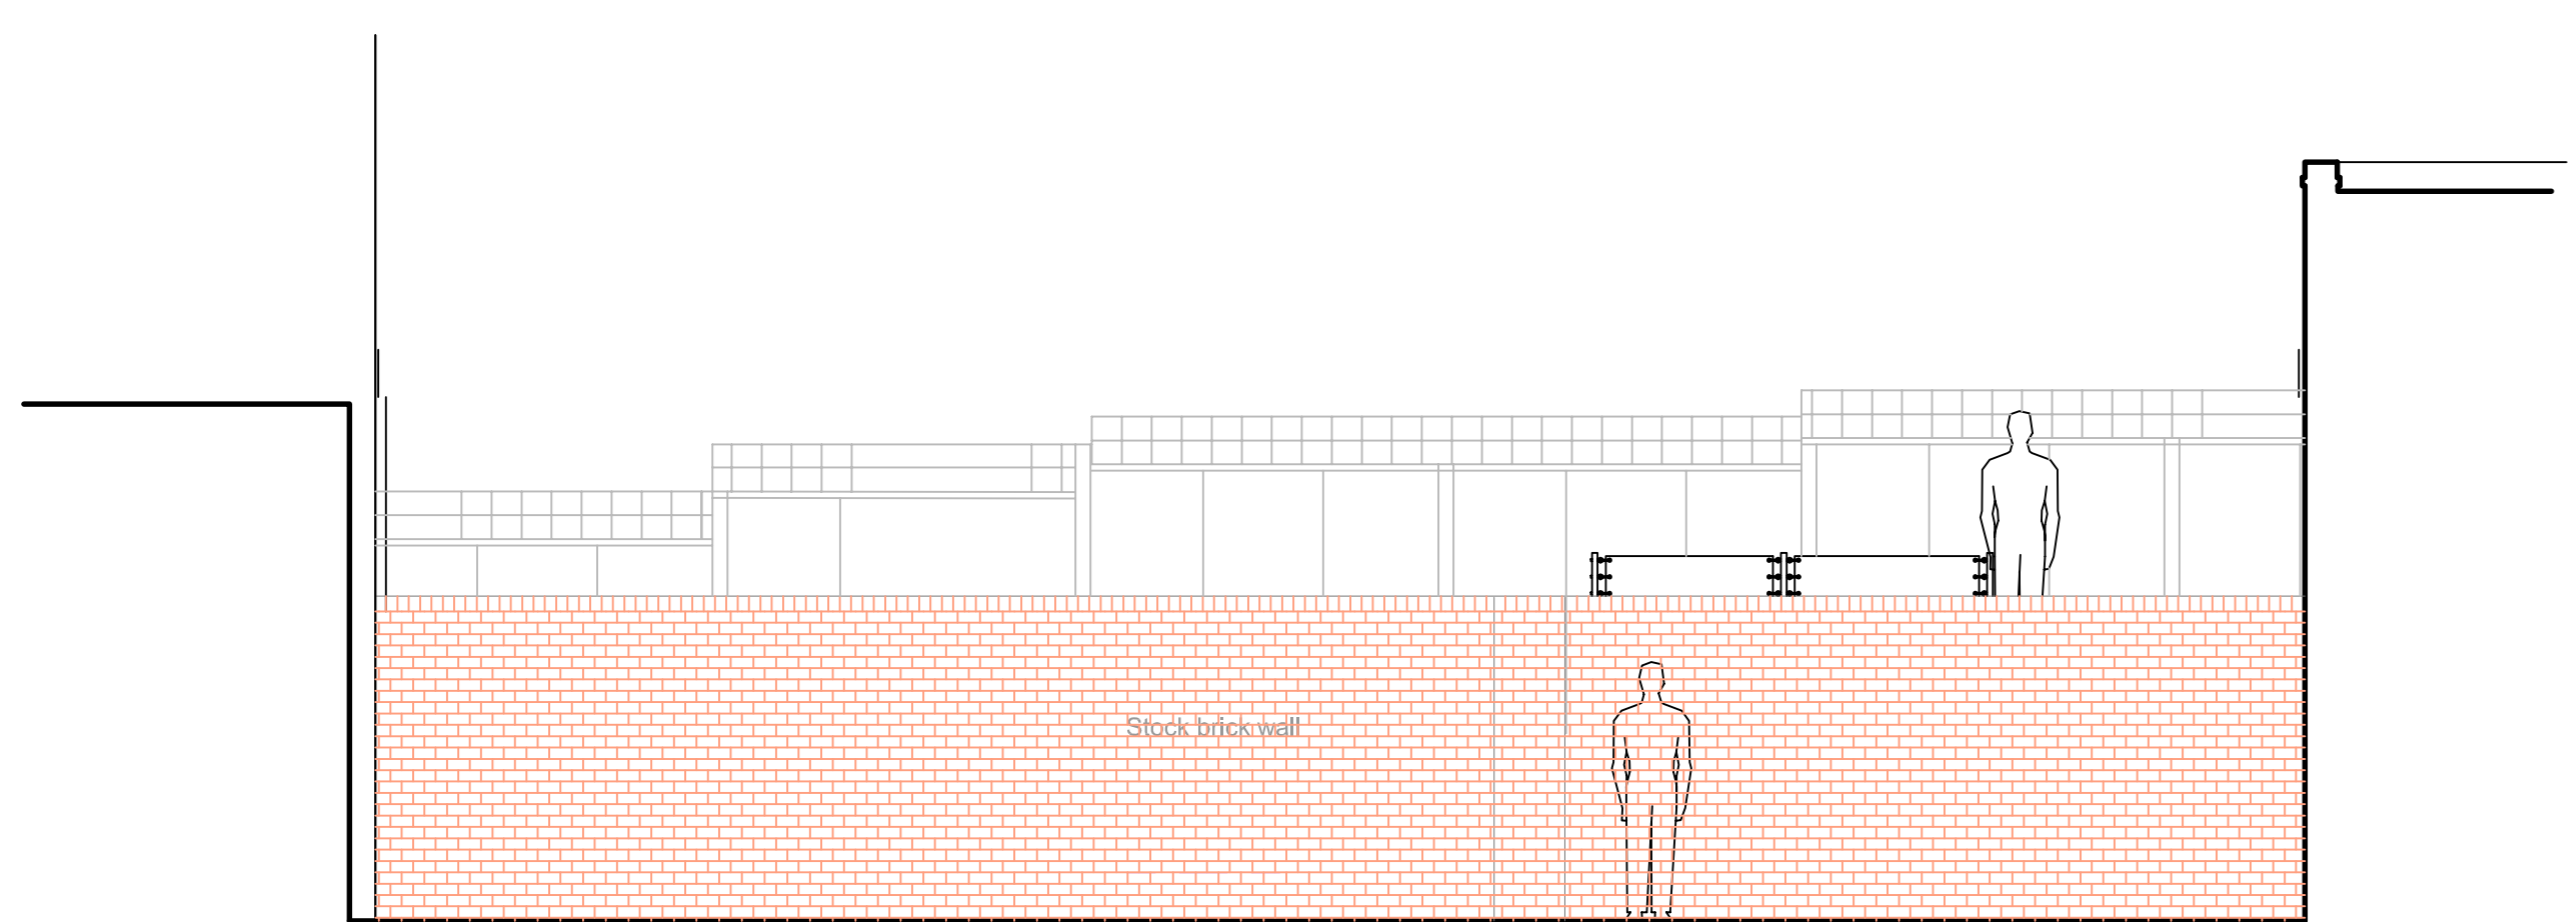

Rear Elevation as Existing 1:50

Section B-B as Existing 1:50

View from No 8 as Existing 1:50

View from No 10 as Existing 1:50

Rev A- Balustrade and people added. May 15

MDMA.
 E Cornwall Road
 Exeter
 Devon
 EX1 1BN
 Tel: 01392 844304
 Fax: 01392 844307
 email
 info@mdma.co.uk

Project	
Lower Ground Flat 9 St Georges Terrace	
Title	
Sections/Elevations as Existing	
Scale	Drawn
1:50	6/17/EJ/003
Date	Rev
Nov 14	A