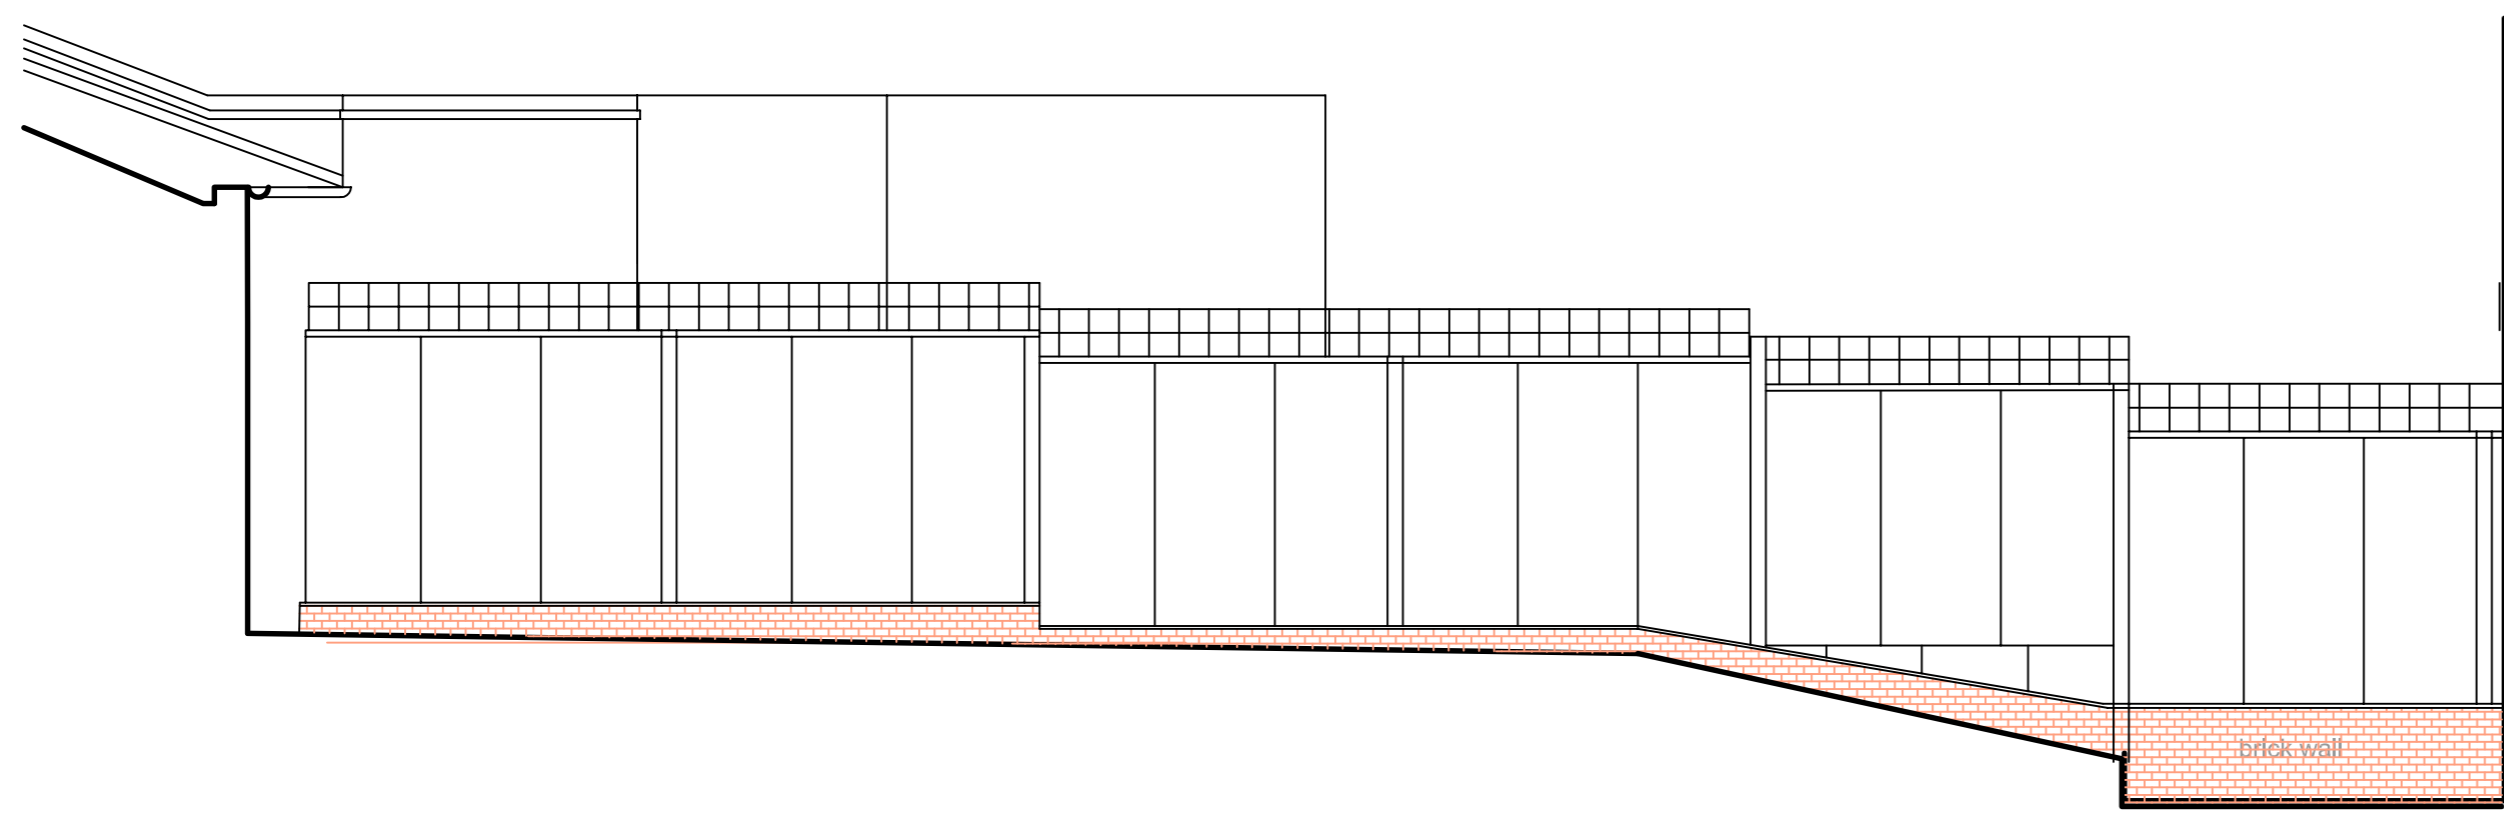

Rear Elevation as Existing 1:50

Section B-B as Existing 1:50

View from No 8 as Existing 1:50

View from No 10 as Existing 1:50

Rev A- Balustrade and people added. May 15

MDMA.
 E Cornwall Road
 Exeter
 Devon
 EX1 1BN
 Tel: 01392 844304
 Fax: 01392 844307
 email
 info@mdma.co.uk

Project	
Lower Ground Flat 9 St Georges Terrace	
Title	
Sections/Elevations as Existing	
Scale	Drawn
1:50	6/17/EJ/003
Date	Rev
Nov 14	A