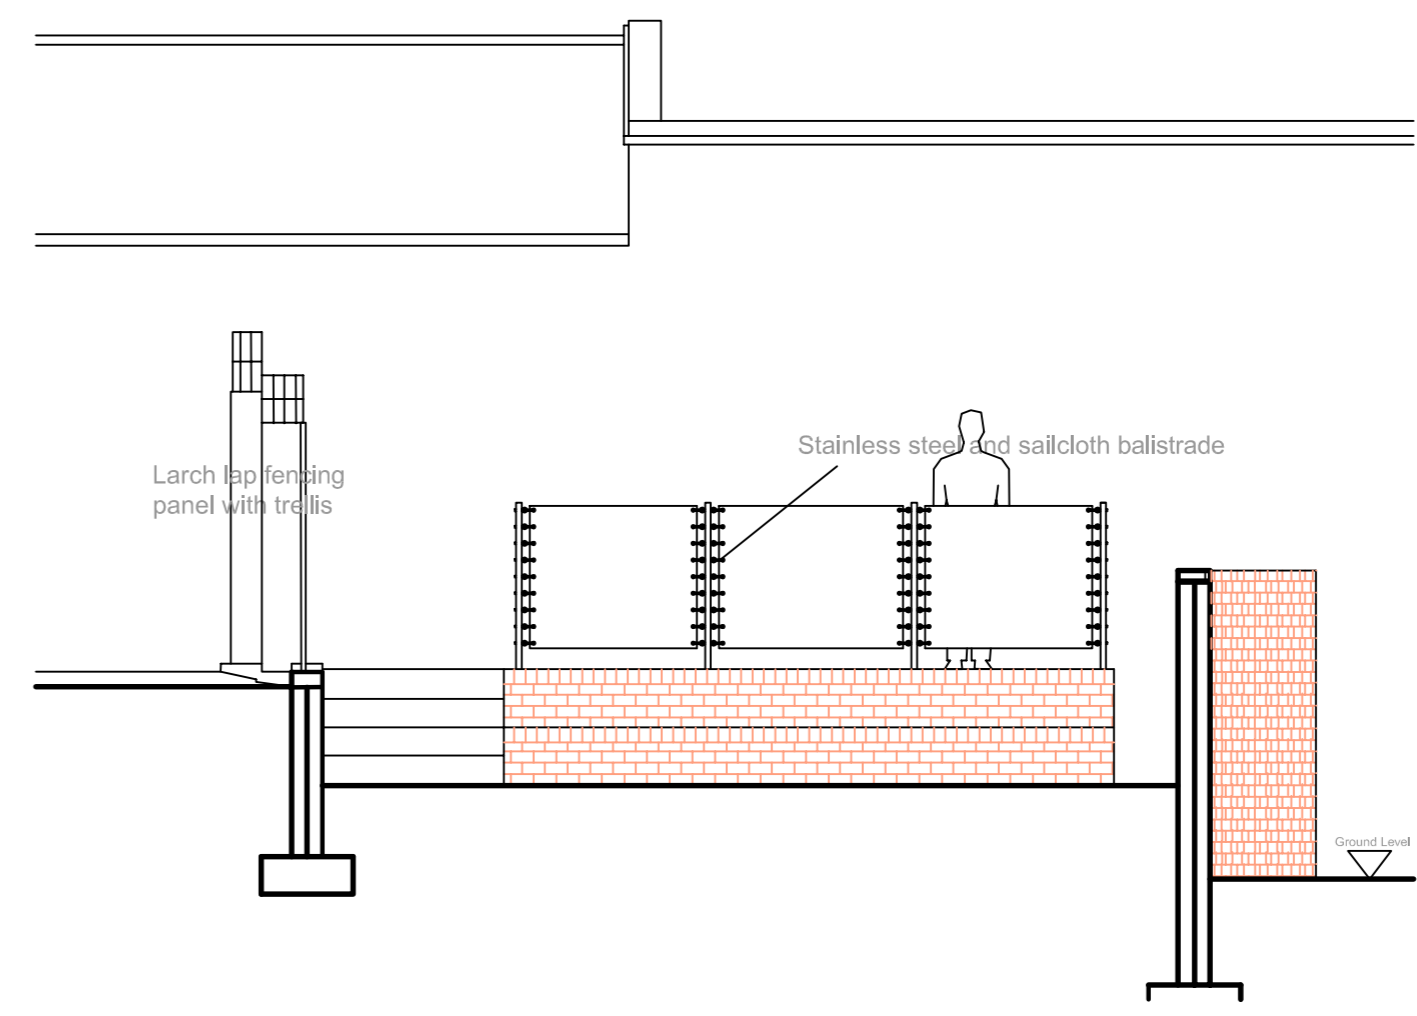

Rear Elevation as Existing 1:50

Section B-B as Existing 1:50

View from No 8 as Existing 1:50

View from No 10 as Existing 1:50

Rev A- Balustrade and people added. May 15

MDMA.
 E Cornwall Road
 Exeter
 Devon
 EX1 1BN
 Tel: 01392 844304
 Fax: 01392 844307
 email
 info@mdma.co.uk

Project	
Lower Ground Flat 9 St Georges Terrace	
Title	
Sections/Elevations as Existing	
Scale	Drawn
1:50	6/17/EJ/003
Date	Rev
Nov 14	A