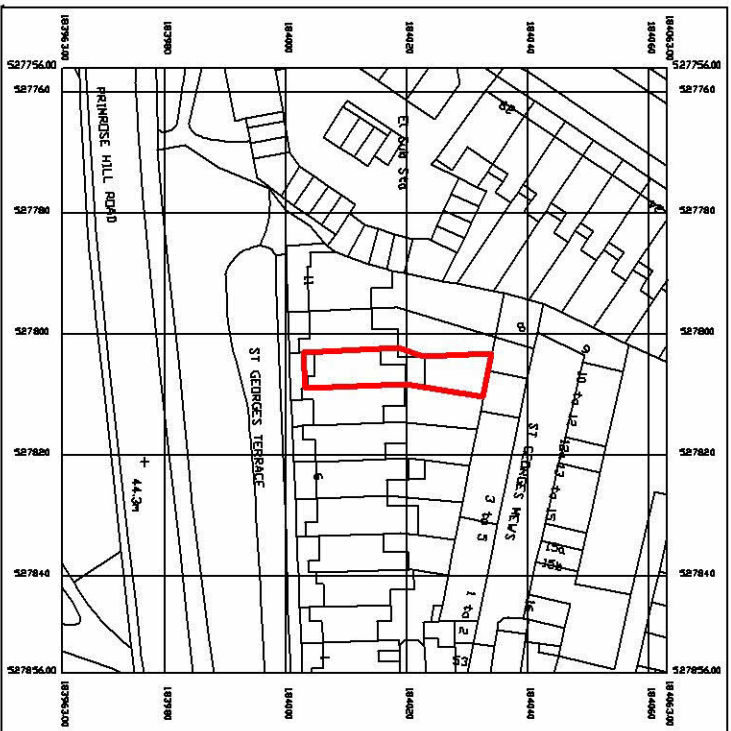

Ordnance Survey?
 UKmapcentre.com

Ordnance Survey copyright and database right © 2014
 Ordnance Survey License 100048937
 Reproduction in whole or part is prohibited
 without the prior permission of Ordnance Survey

Demise of property

MDMA.
 8 Cromwell Road
 Teddington
 Middlesex
 TW11 1EH
 Tel: 020 8943 3834
 Mob: 07931519417
 email: info@mdmahealth.co.uk

Project
 Lower Ground Flat
 9 St Georges Terrace

Title
 Location Plan