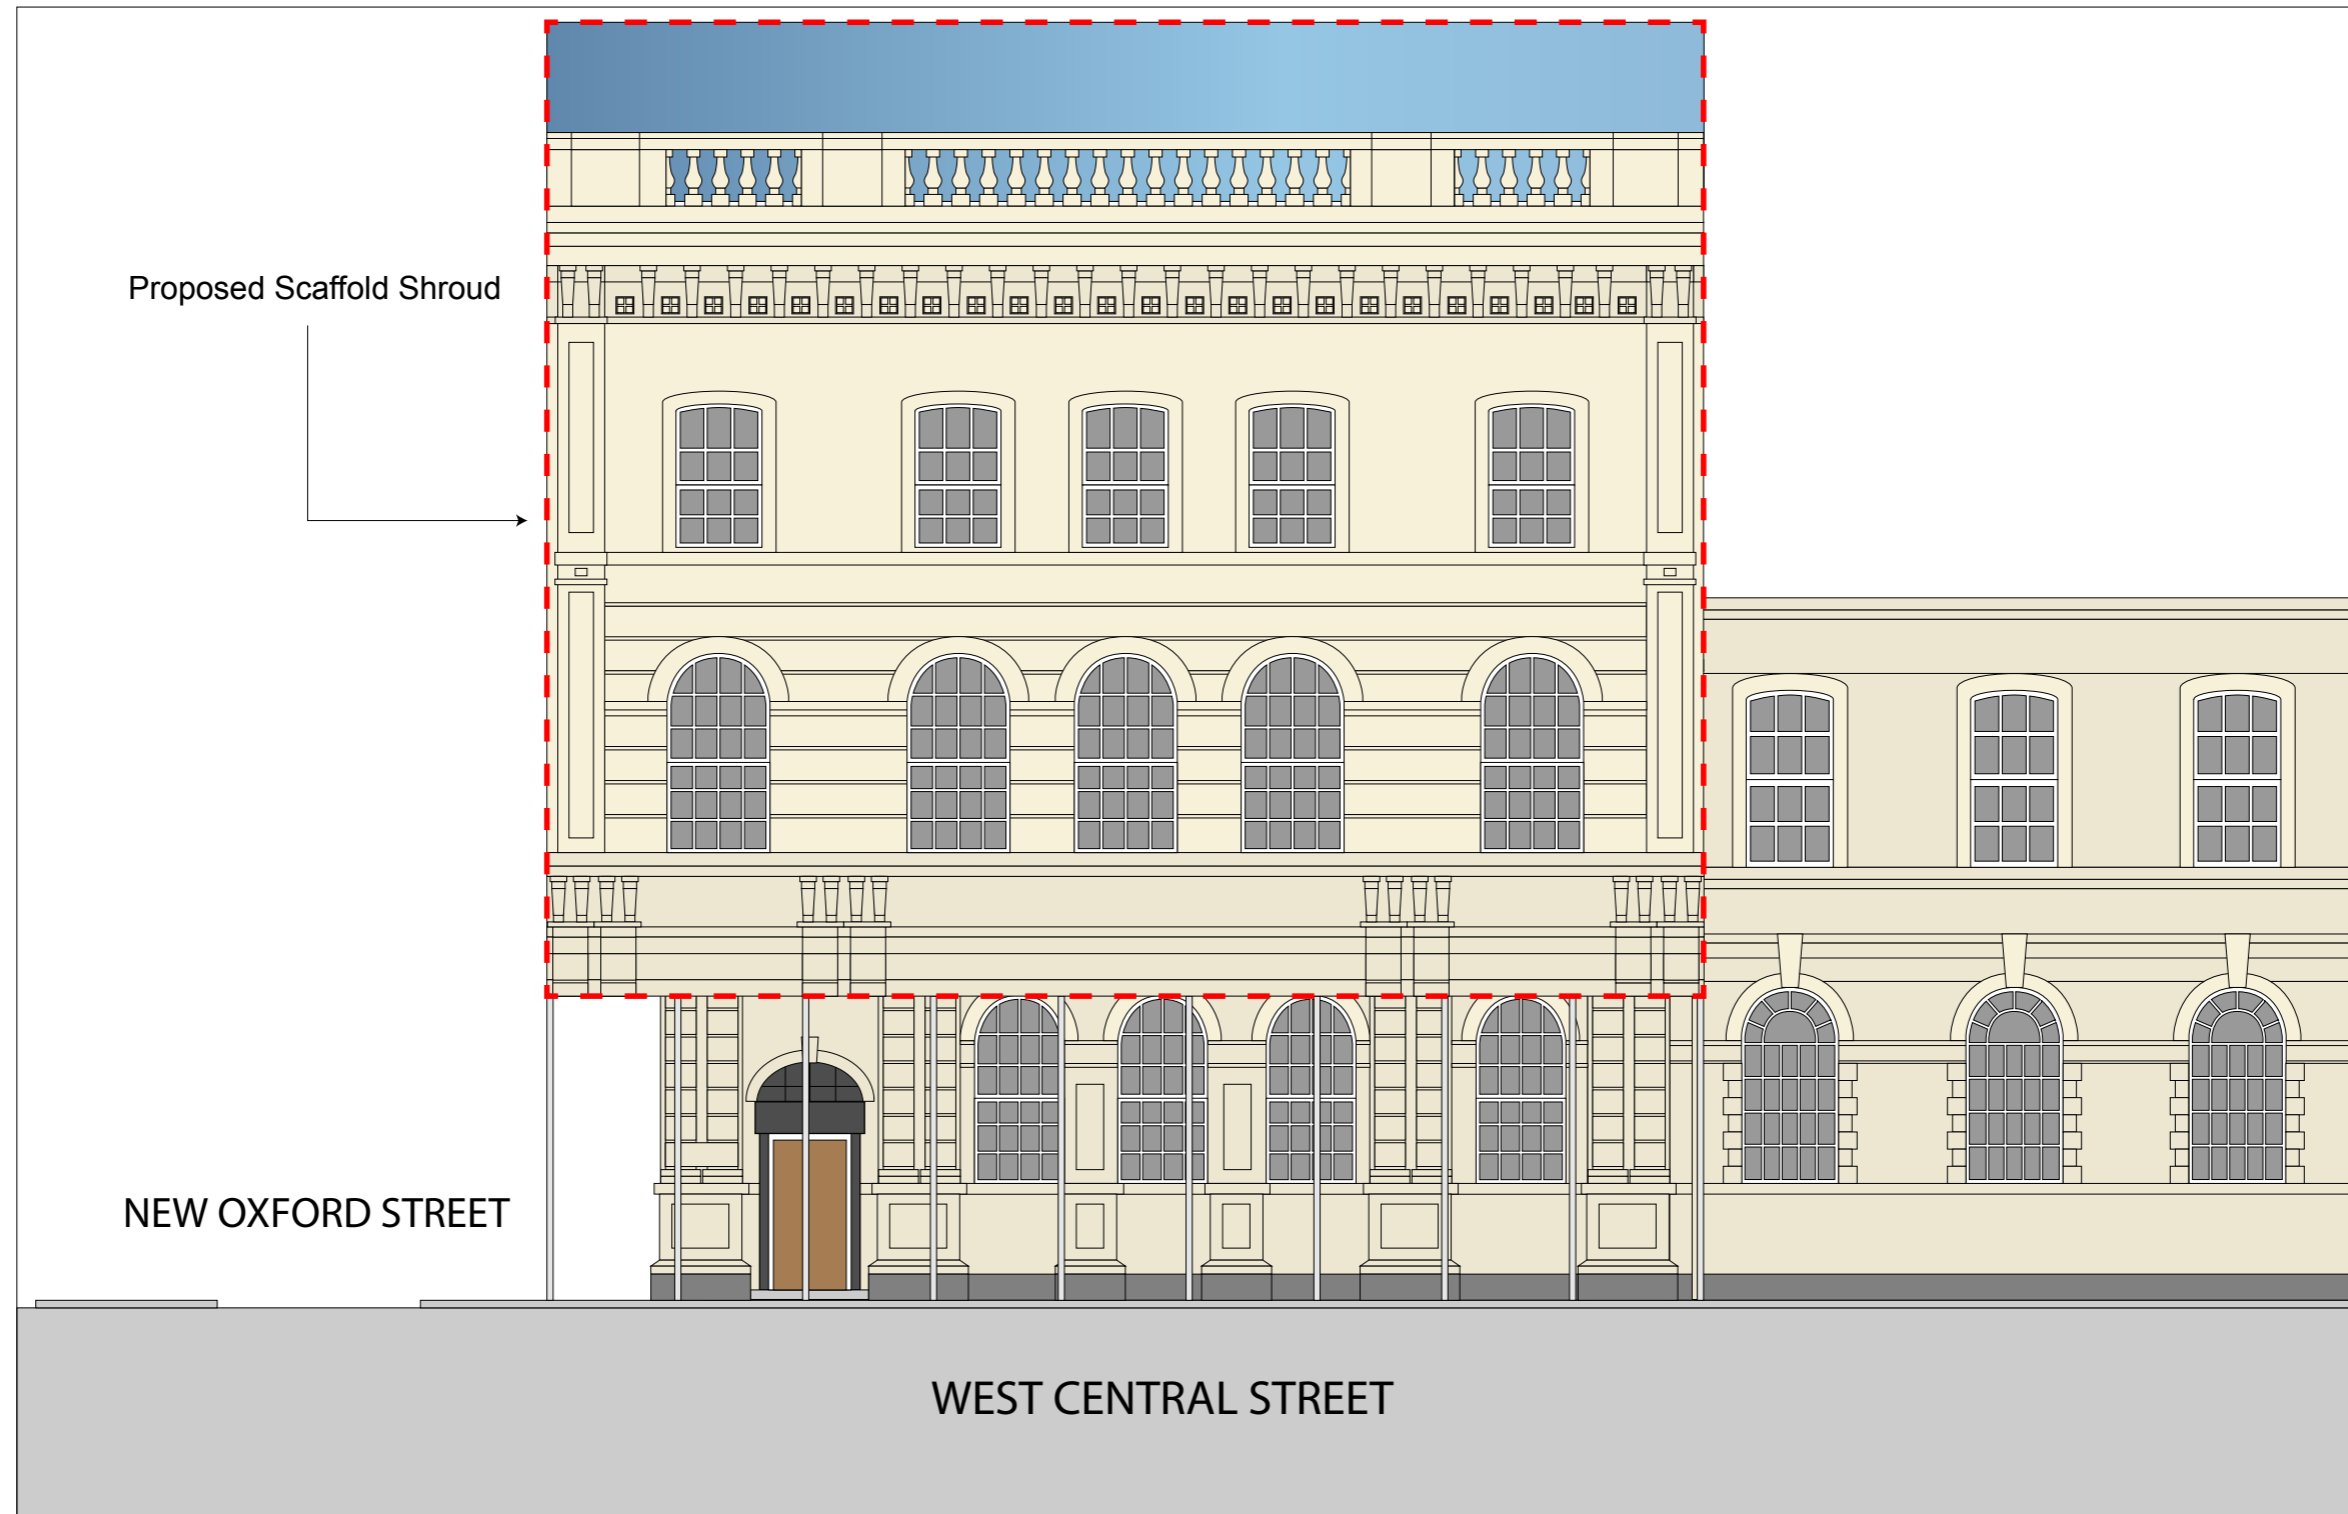

PROPOSED WEST ELEVATION

Scale 1:100@A3

| | |
|---|---|
| JOB No/ Desc.: 45 New Oxford Street, London, WC1A 1BH | |
| Drawing Desc.: Proposed West Elevation | Date : 14 October 2015 |
| | Scale: 1/100@A3 |
| | Drawing No.: PY2425-006 rev C |