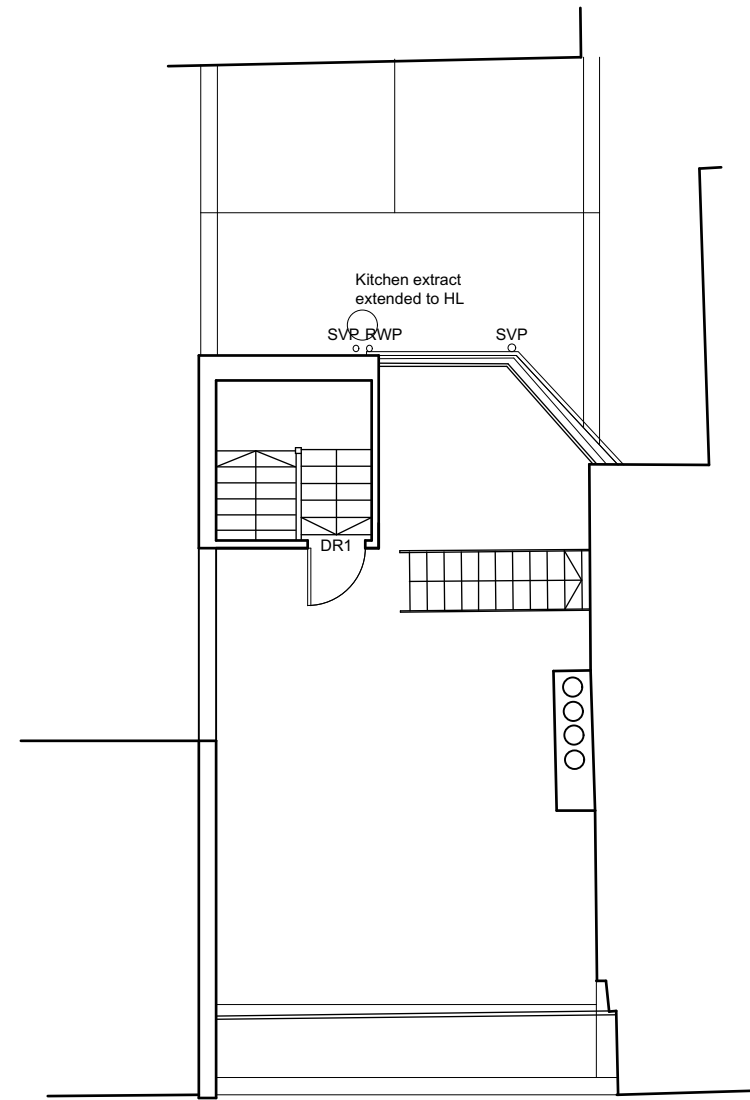

Notes:

Poetry Society
 22 Betterton Street
 London
 WC2H 9BX

Second Floor
 Offices

Third Floor
 Offices

Roof

Poetry Society Offices and Poetry Café

Mills Power

REVISIONS:
 - 30.11.15 DRAFT REVISIONS
 C 28.06.16 ISSUED FOR PLANNING

NOTES:
 DO NOT SCALE FROM THIS DRAWING
 ALL DIMENSIONS TO BE VERIFIED ON SITE

PROPOSED PLANS

POETRY SOCIETY

1:100 @ A3

049-062

www.millspower.com 52 Summerlee Avenue London N2 9QP 07734 591972