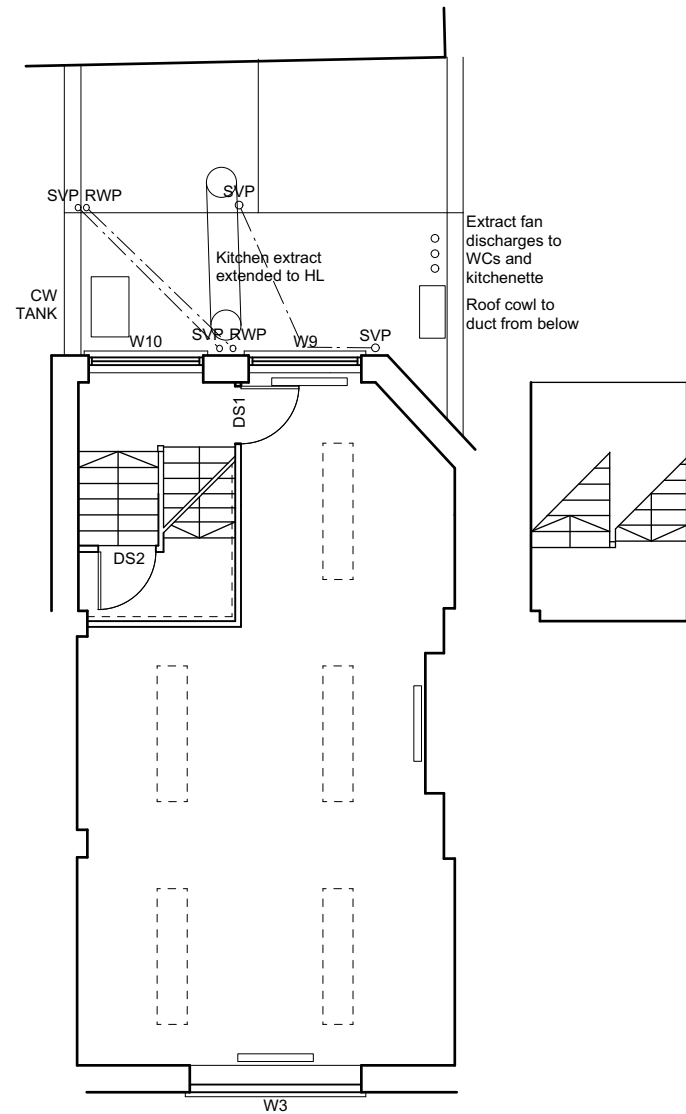

Notes:

Poetry Society
 22 Betterton Street
 London
 WC2H 9BX

Second Floor
 Offices

Third Floor
 Offices

Roof

Poetry Society Offices and Poetry Café

Mills Power

REVISIONS:
 - 30.11.15 DRAFT REVISIONS
 C 28.06.16 ISSUED FOR PLANNING

NOTES:
 DO NOT SCALE FROM THIS DRAWING
 ALL DIMENSIONS TO BE VERIFIED ON SITE

PROPOSED PLANS

POETRY SOCIETY

1:100 @ A3

049-062

www.millspower.com 52 Summerlee Avenue London N2 9QP 07734 591972