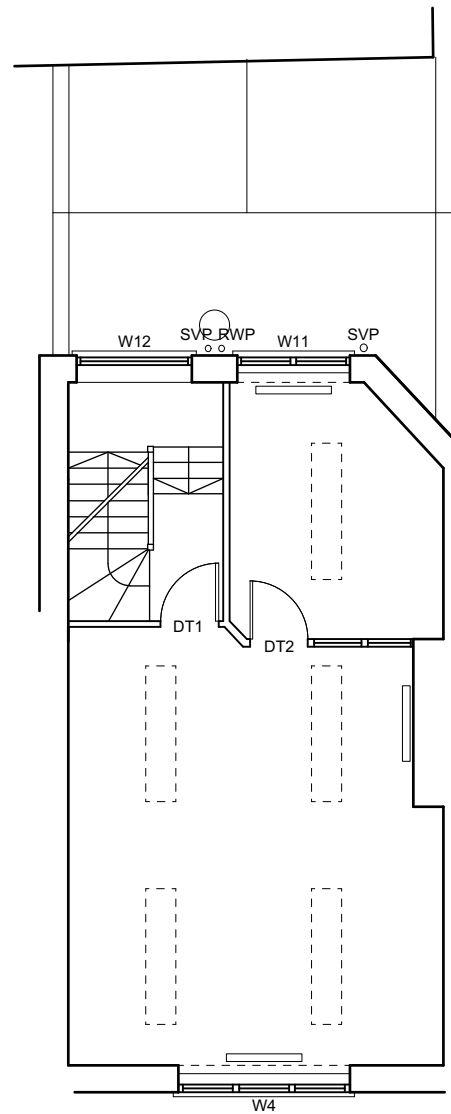

Notes:

Poetry Society
 22 Betterton Street
 London
 WC2H 9BX

Second Floor
 Offices

Third Floor
 Offices

Roof

Poetry Society Offices and Poetry Café

Mills Power

REVISIONS:
 - 30.11.15 DRAFT REVISIONS
 C 28.06.16 ISSUED FOR PLANNING

NOTES:
 DO NOT SCALE FROM THIS DRAWING
 ALL DIMENSIONS TO BE VERIFIED ON SITE

PROPOSED PLANS

POETRY SOCIETY

1:100 @ A3

049-062

www.millspower.com 52 Summerlee Avenue London N2 9QP 07734 591972