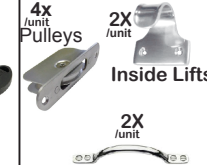

Factory Notes:

Fitting Notes:

Fittings: SATIN CHROME

Timber:  
Engineered  
NORDIC  
PINE  
Profile: 52 mm  
**TBC**

Hardwood  
OAK sill  
Sill: 68mm  
150mm

Horns:  
outside facing down  
inside facing up