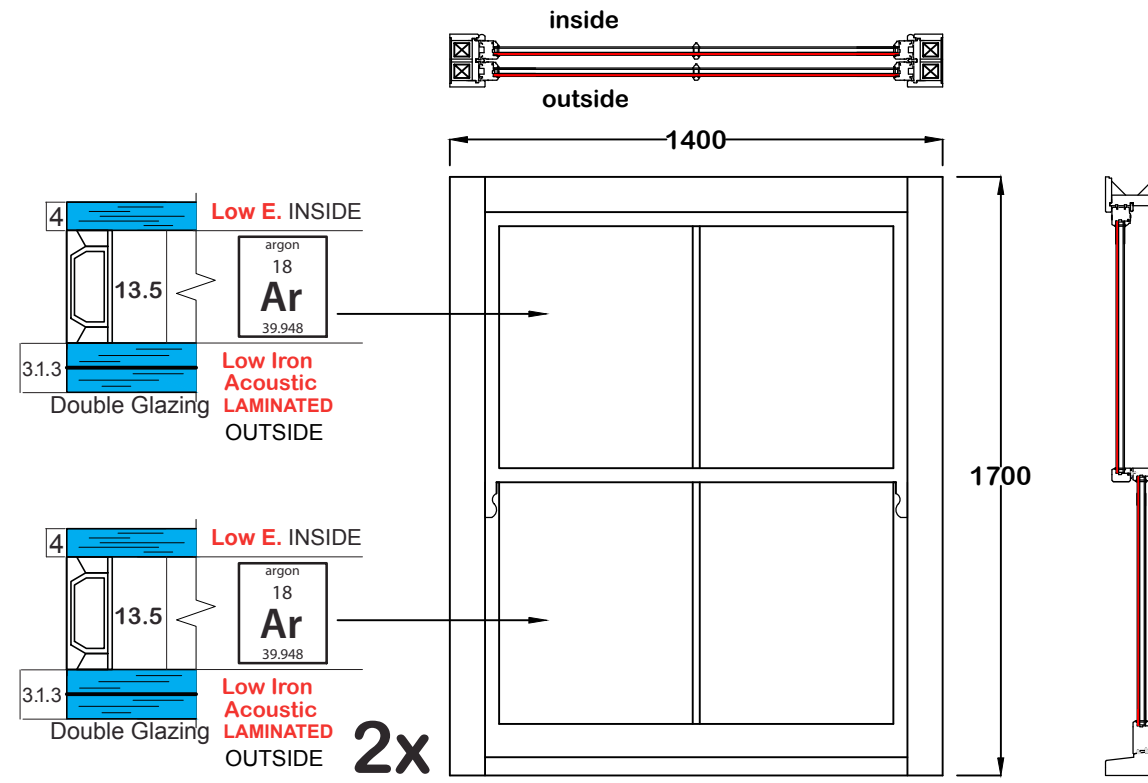

## Seen From Outside

Living Room  
Weights Loaded Timber Sash Windows

Details:

SW01  
SW02

**Existing Weights Loaded Timber Sash Windows**  
Single Glazing  
Putty Finish Design

**Proposed Weights Loaded Timber Sash Windows**  
Double Glazing  
Round Profile Design

Round Profile  
 Internal Glazing

Paint Details:  
**TEKNOS** **INSIDE:** CLEAN WHITE  
**Paint** **2x TOPCOATS:** CLEAN WHITE  
**COATS 4X** **OUTSIDE:** CLEAN WHITE  
(inside/outside)

Reference: Sash window Full Box  
Project: Bloomberg Square WC1A 2LP Shane Catherwood  
Client: Sash Smart  
\* All Dimensions in millimeters unless otherwise stated  
SCALE: 1:20@A4

Factory Notes:

Fitting Notes:

Fittings: SATIN CHROME

Timber:  
Engineered  
NORDIC  
PINE  
Profile: 52 mm  
**TBC**

Hardwood  
OAK sill  
Sill: 68mm  
150mm

Horns:  
outside facing down  
inside facing up