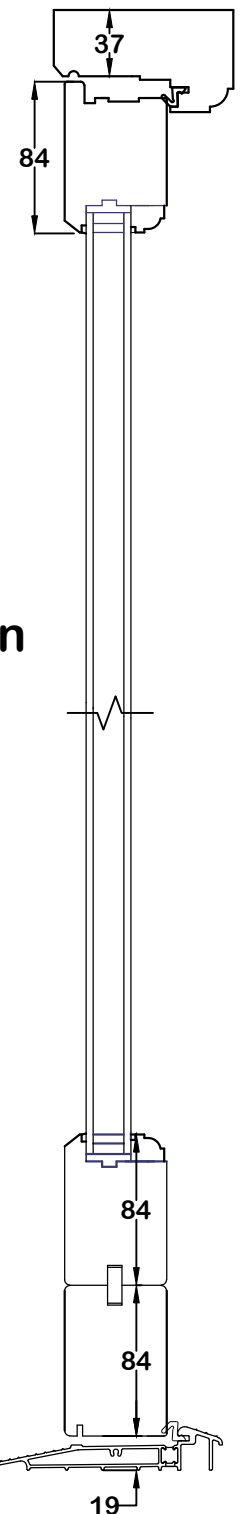

## Seen From Outside

Living Room  
Weights Loaded Timber Sash Windows

Details:

SW01  
SW02

**Existing Weights Loaded Timber Sash Windows**  
Single Glazing  
Putty Finish Design

**Proposed Weights Loaded Timber Sash Windows**  
Double Glazing  
Round Profile Design

Factory Notes:

Fitting Notes:

Fittings: SATIN CHROME

Timber:  
Engineered  
NORDIC  
PINE  
Profile: 52 mm  
**TBC**

Hardwood  
OAK sill  
Sill: 68mm  
150mm

Horns:  
outside facing down  
inside facing up

Reference:  
Sash window Full Box

Project:  
Bloombury Square  
WC1A 2LP  
Shane Catherwood

Client:  
Sash Smart

\* All Dimensions in millimeters  
unless otherwise stated

SCALE  
1:20@A4

Factory  
Notes:

Fitting  
Notes:

### Timber Double French Door

Details:

FD01 - Study

**Existing Timber Double French Door  
Single Glazing**

**Proposed Timber Double French Door  
Double Glazing  
Round Profile Design**

**Vertical Section**