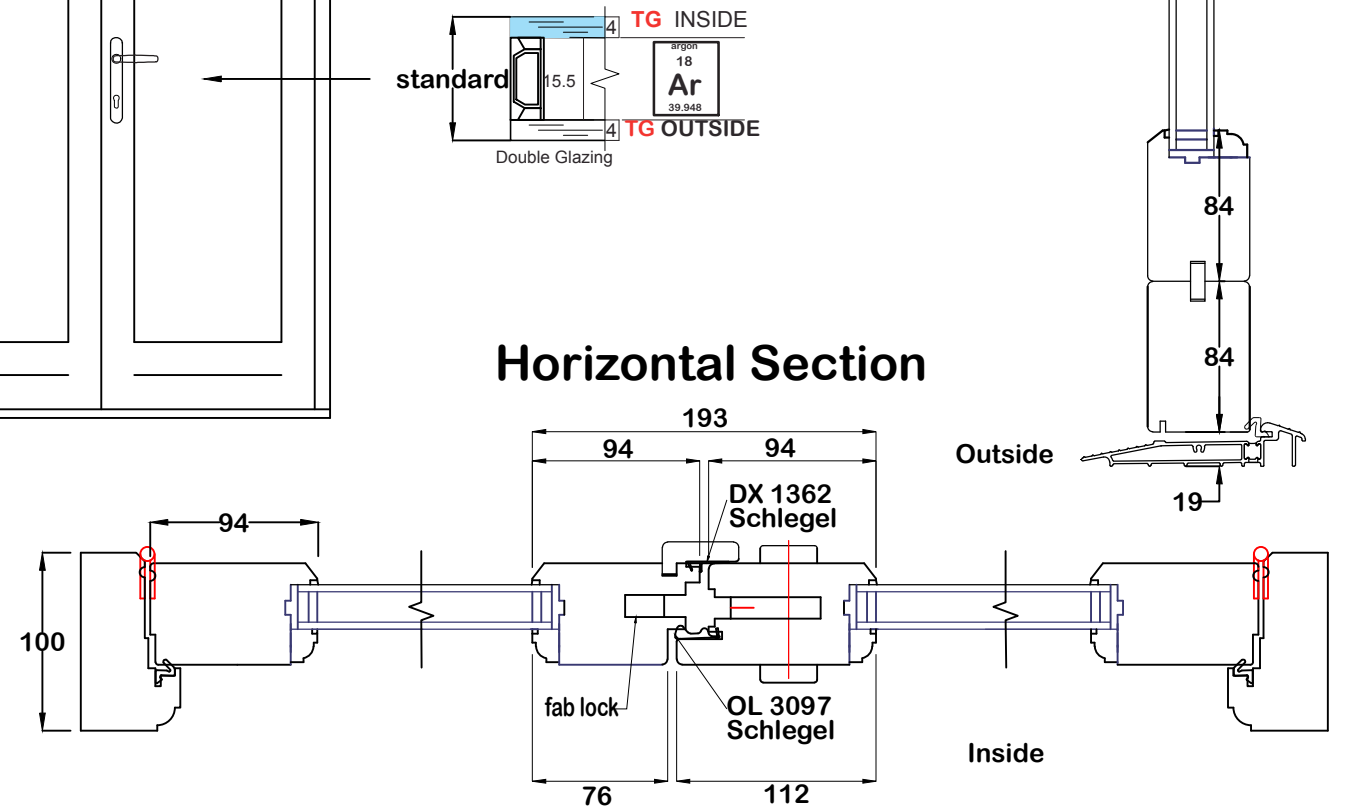

Horizontal Section

Paint Details:
TEKNOS Paint
INSIDE: 2x TOPCOATS: CLEAN WHITE
OUTSIDE: 2x TOPCOATS: CLEAN WHITE
COATS 4x (inside/outside)

Notes:
Fitting
Factory

Fittings: SATIN CHROME

Reference: DOOR Project: Bloomberry Square WC1A 2LP Shane Gatherwood Client: Sash Smart * All Dimensions in millimeters unless otherwise stated SCALE: 1:20@A4

Timber:
Engineered
SIBERIAN
LARCH
Profile: 56 mm
TBC

Winkhaus
FAB
Multipoint
Locking
System