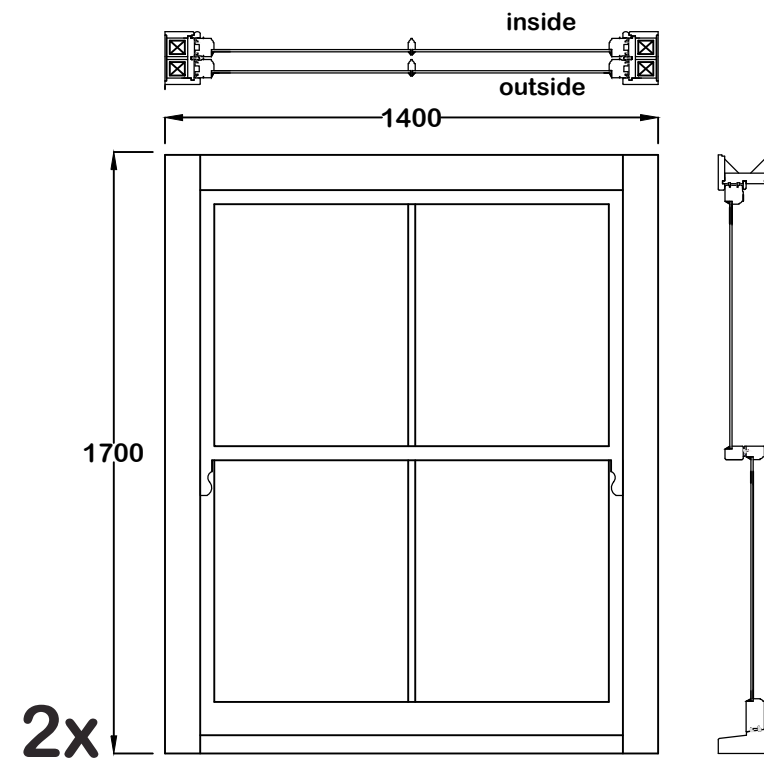

## Seen From Outside

Living Room  
Weights Loaded Timber Sash Windows

Details:

SW01  
SW02

**Existing Weights Loaded Timber Sash Windows**  
Single Glazing  
Putty Finish Design

**Proposed Weights Loaded Timber Sash Windows**  
Double Glazing  
Round Profile Design