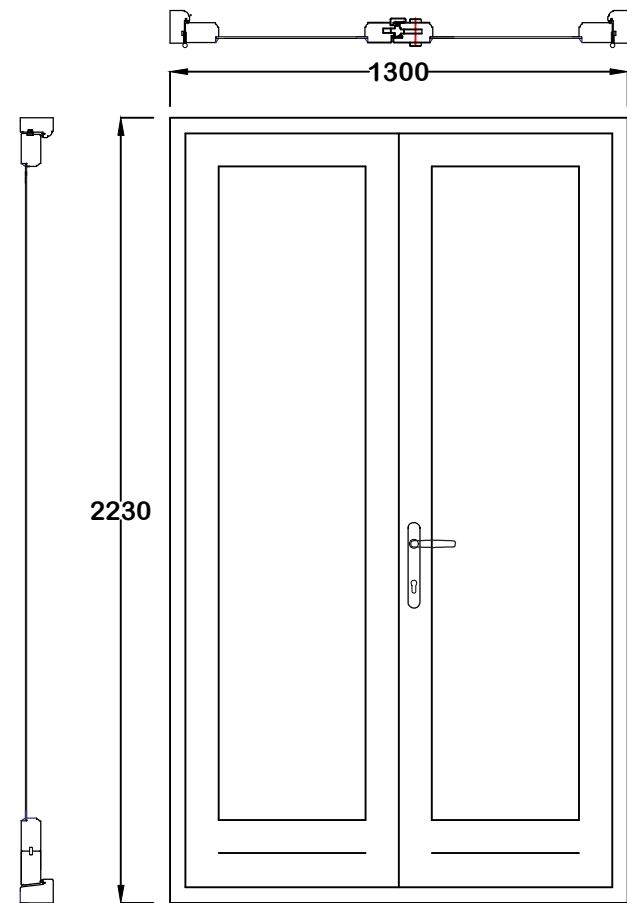

Timber Double French Door

Details:

FD01 - Study

**Existing Timber Double French Door
Single Glazing**