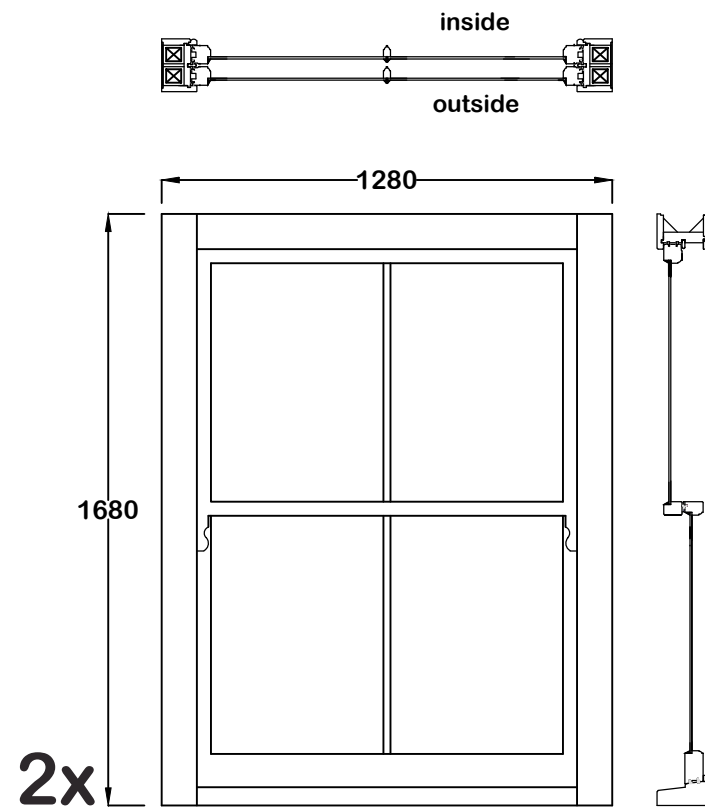

Weights Loaded Timber Sash Windows

Details:

SW03 - Bedroom

SW04 - Study

Existing Weights Loaded Timber Sash Windows

Single Glazing
Putty Finish Design