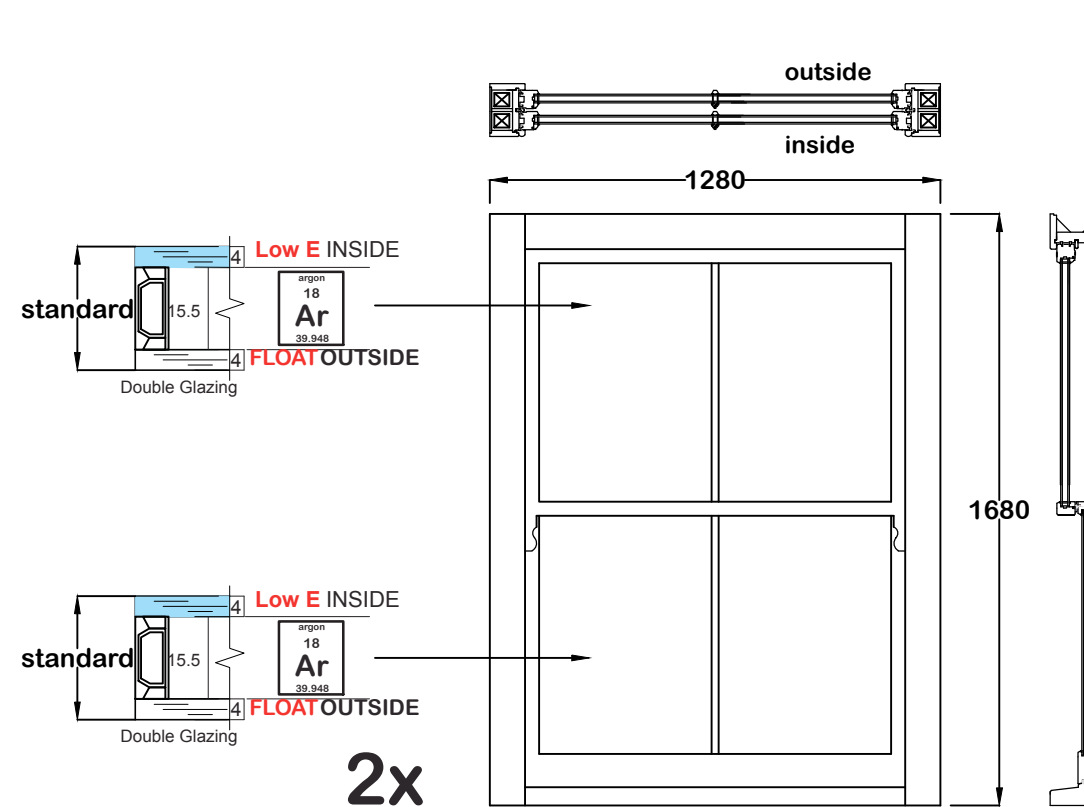

Proposed Weights Loaded Timber Sash Windows

Double Glazing
Round Profile Design

Paint Details:

TEKNOS **INSIDE:** **CLEAN WHITE**
Paint **2x TOPCOATS:**
COATS 4X **OUTSIDE:** **CLEAN WHITE**
(inside/
outside)

Reference:
Sash window Full Box

Client:
Sash Smart

* All Dimensions in millimeters
unless otherwise stated

SCALE
1:20@A4

Factory
Notes:

Fitting
Notes:

Fittings: SATIN CHROME

Timber:

Engineered
NORDIC
PINE
Profile: 52 mm
TBC

System: weights
Hardwood
OAK sill
Sill: 68mm
150mm

Horns:

outside facing down
inside facing up

2X /unit

4x /unit

2X /unit

2X /unit
Outside D
Handles