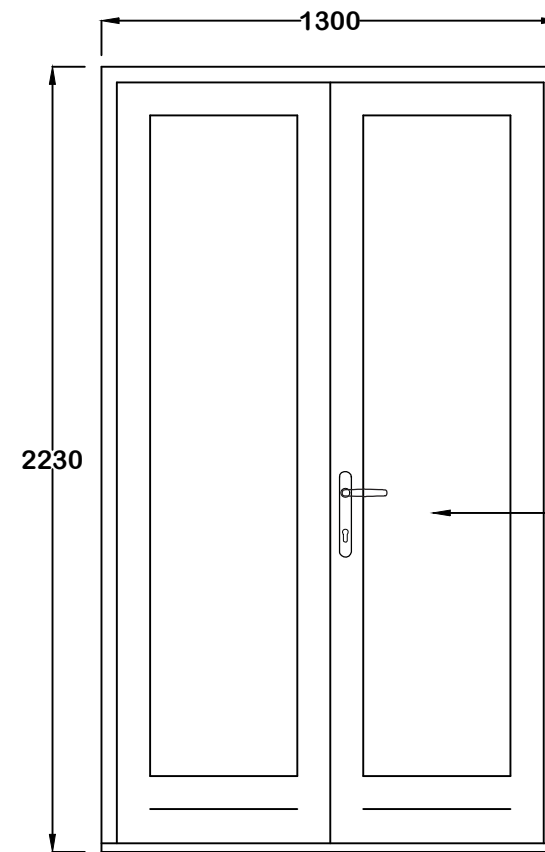

**Fittings: SATIN CHROME**

Timber:

Engineered  
NORDIC  
PINE  
Profile: 52 mm  
**TBC**

System: weights  
**Hardwood**  
**OAK sill**  
Sill: 68mm  
150mm

Horns:

outside facing down  
inside facing up

2X /unit

### Timber Double French Door

Details:

FD01 - Study

**Existing Timber Double French Door  
Single Glazing**

**Proposed Timber Double French Door  
Double Glazing  
Round Profile Design**

**Vertical Section**

Reference: DOOR Project: Bloomberry Square WC1A 2LP Shane Gatherwood Client: Sash Smart \* All Dimensions in millimeters unless otherwise stated SCALE: 1:20@A4

Timber:  
 Engineered  
 SIBERIAN  
 LARCH  
 Profile: 56 mm  
**TBC**