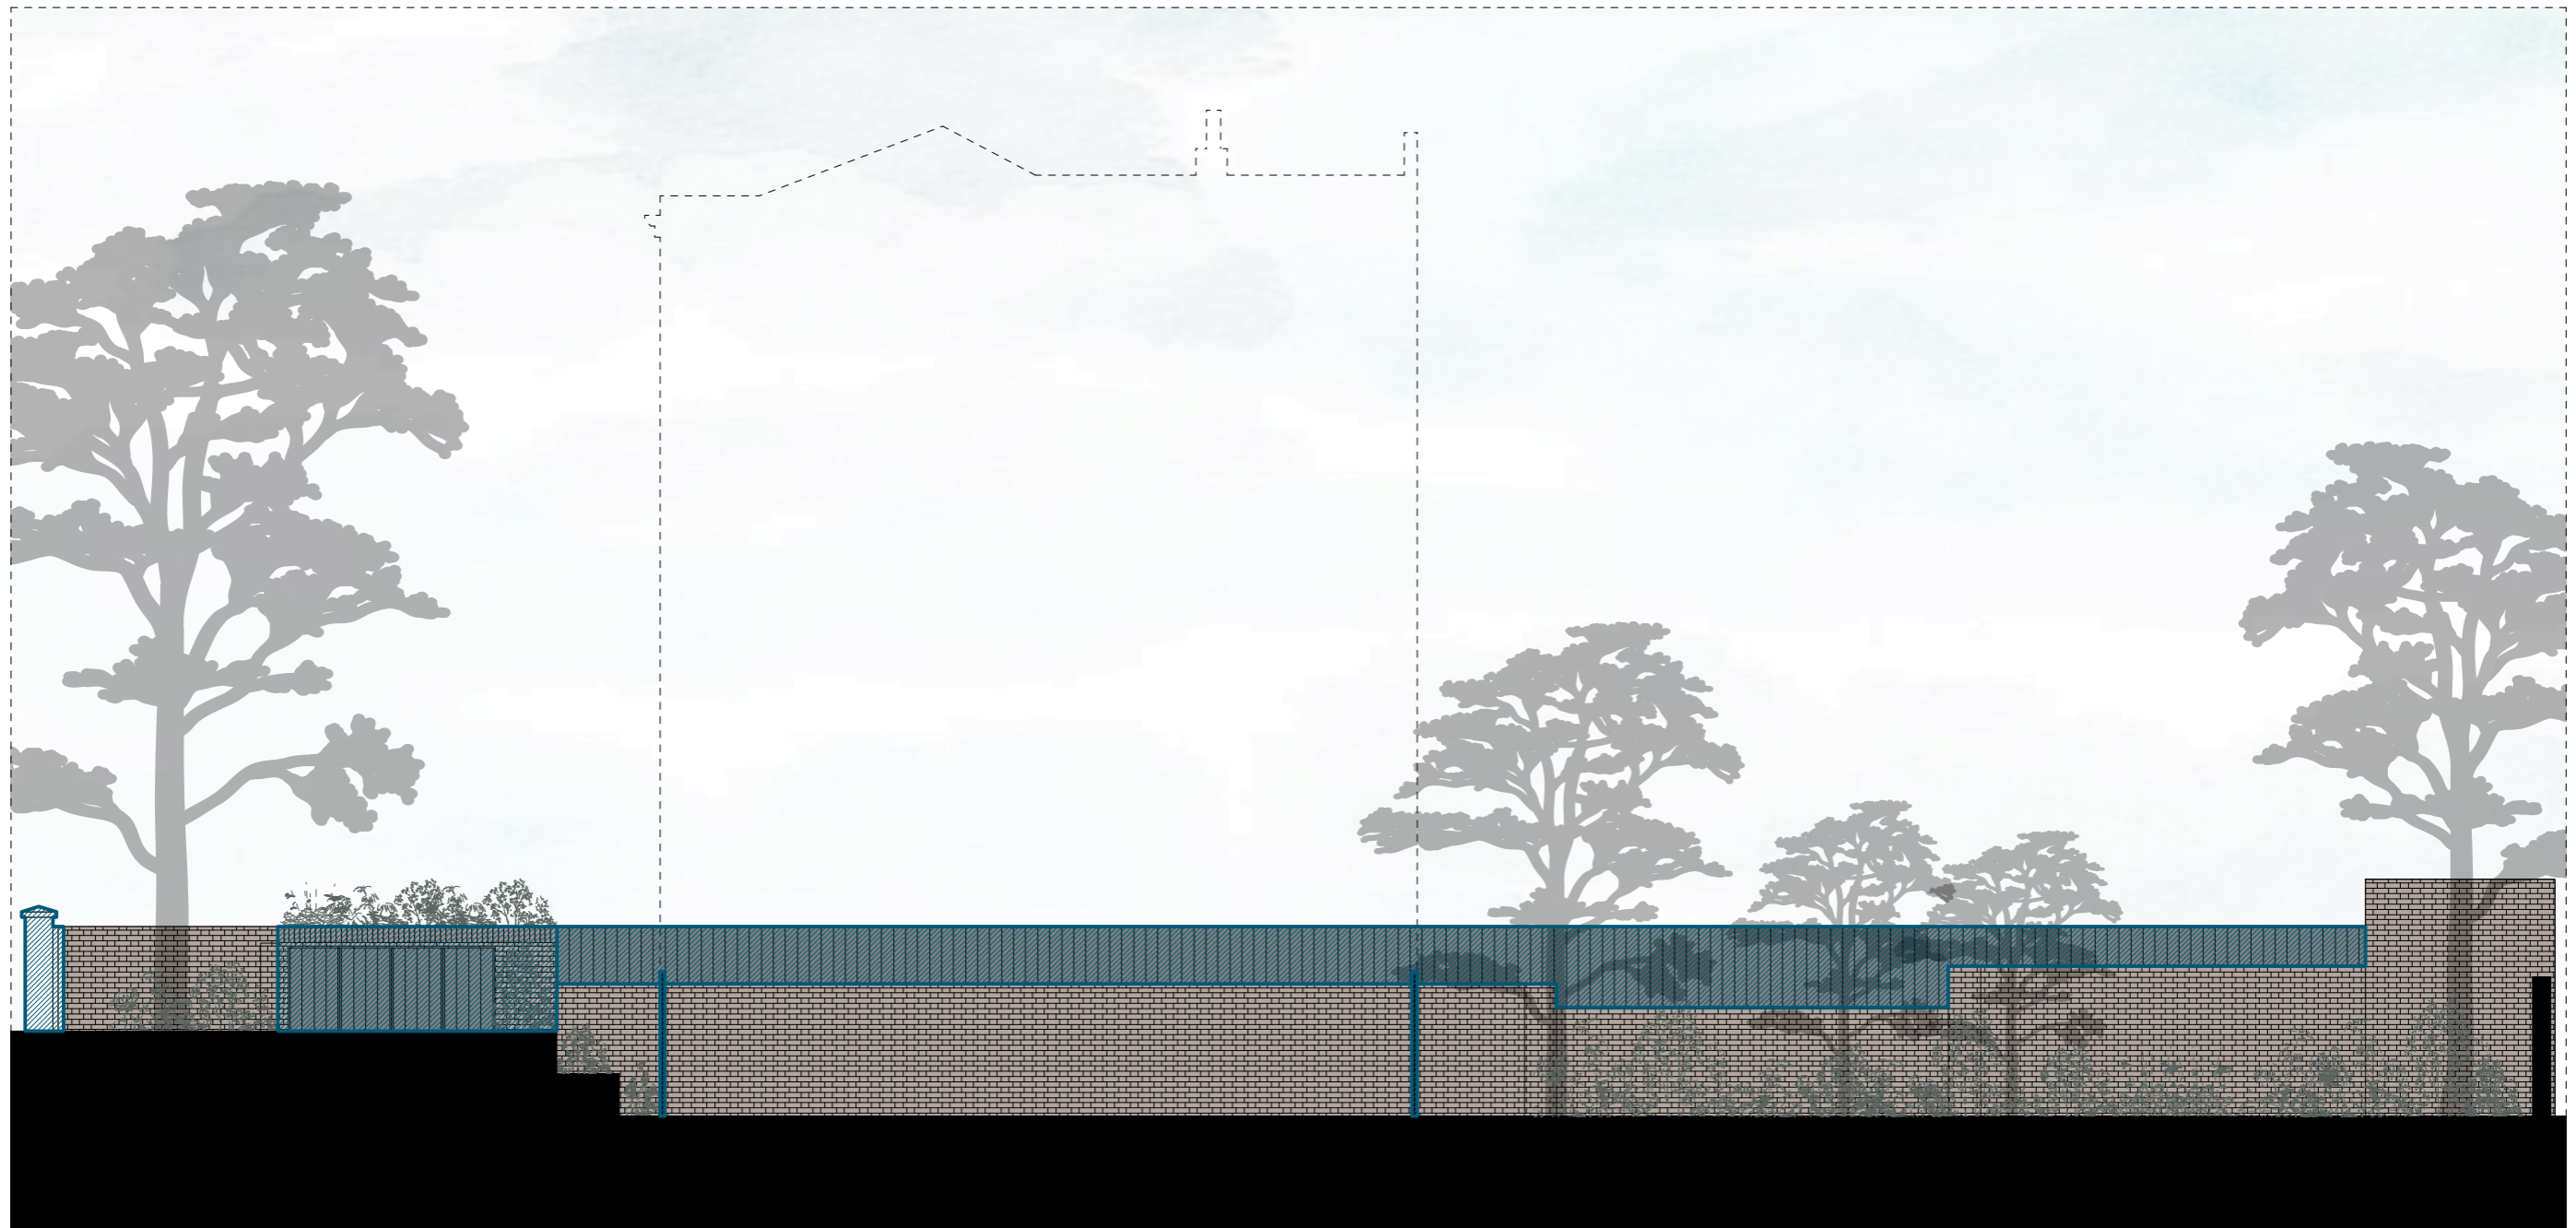

North-West

South-East

Construction/Elevations

Garden & Street

South-West

	Undercover Architecture The Studio, 48 Mornington Terrace Regents Park London NW1 7RT T: 020 7388 7698 E: info@undercoverarchitecture.com	Project Title	40 Camden Square	Date	2nd August 2016	Drawing Title	Construction / South-West Garden & Street Elevation	This drawing is the copyright of Undercover Architecture Ltd and may not be copied, altered or reproduced in anyway or passed to a third party without written authority. All dimensions are subject to site survey and site verification. Do not scale.
	Client	Afsaneh Knight & Rupert Cox	Scale	1:100 @ A3	Sheet / Revision	50 (Rev C)		

Construction/Elevations

Garden & Street

Construction

North-East

Undercover

Undercover Architecture
The Studio, 48 Mornington Terrace
Regents Park
London NW1 7RT
T: 020 7388 7698
E: info@undercoverarchitecture.com

Project Title

40 Camden Square

Date

2nd August 2016

Drawing Title

Construction / North-East Garden & Street Elevation

Client

Afsaneh Knight & Rupert Cox

Scale

1:100 @ A3

Sheet / Revision

B1 (Rev C)

This drawing is the copyright of Undercover Architecture Ltd and may not be copied, altered or reproduced in anyway or passed to a third party without written authority. All dimensions are subject to site survey and site verification. Do not scale.