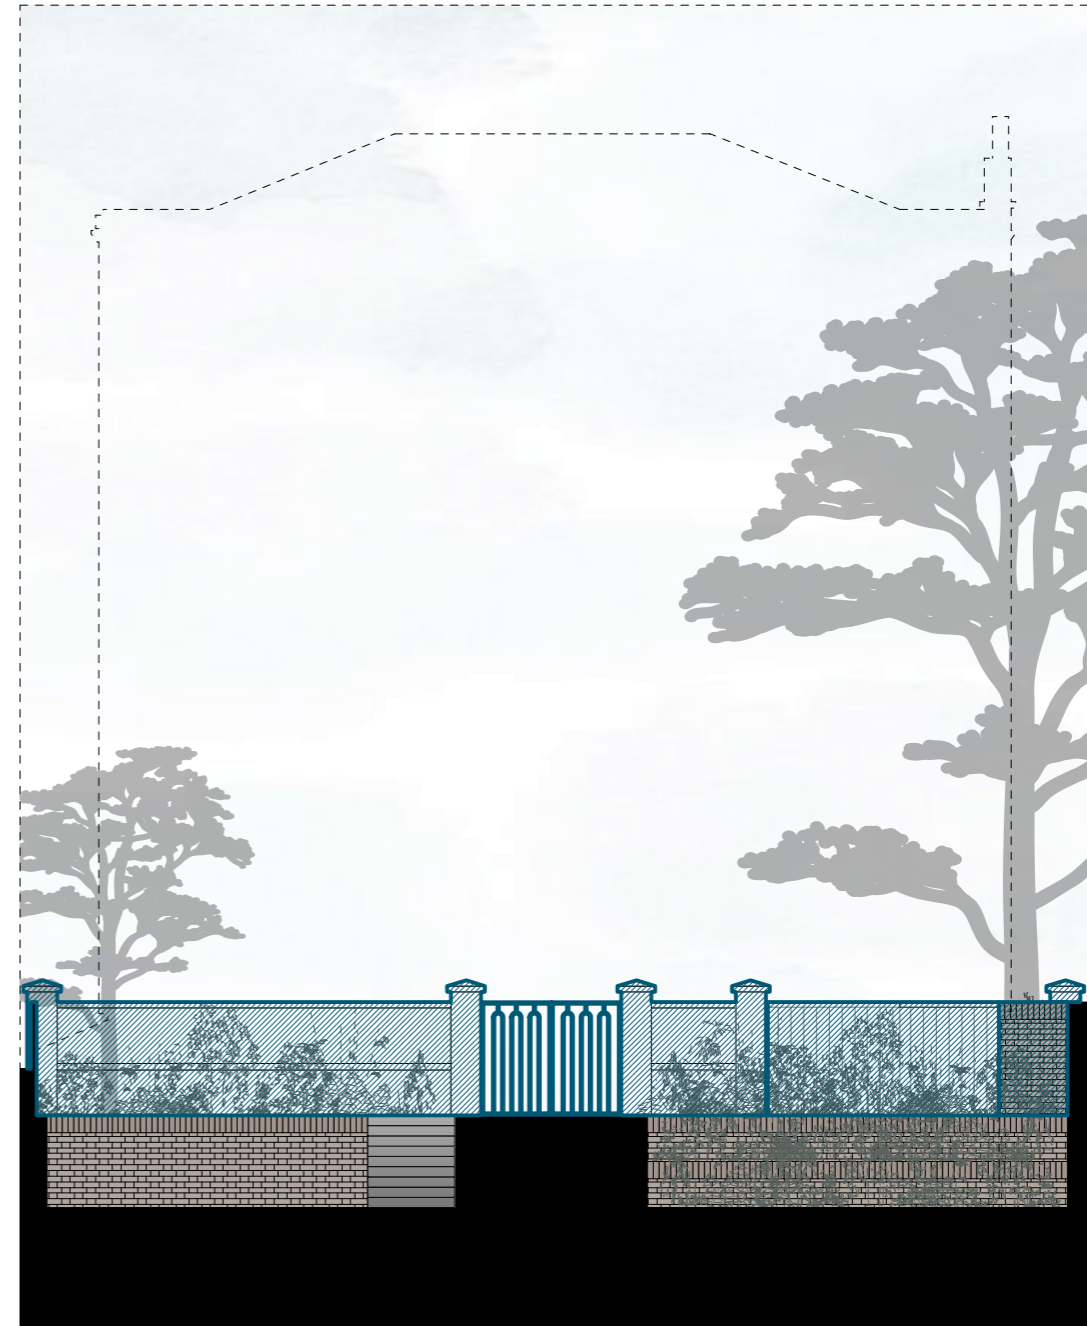

North-West

South-East

Construction/Elevations

Garden & Street

South-West

	Undercover Architecture The Studio, 48 Mornington Terrace Regents Park London NW1 7RT T: 020 7388 7698 E: info@undercoverarchitecture.com	Project Title	40 Camden Square	Date	2nd August 2016	Drawing Title	Construction / South-West Garden & Street Elevation	This drawing is the copyright of Undercover Architecture Ltd and may not be copied, altered or reproduced in anyway or passed to a third party without written authority. All dimensions are subject to site survey and site verification. Do not scale.
	Client	Afsaneh Knight & Rupert Cox	Scale	1:100 @ A3	Sheet / Revision	50 (Rev C)		

Construction/Elevations

Garden & Street

Construction

North-East

Undercover

Undercover Architecture
The Studio, 48 Mornington Terrace
Regents Park
London NW1 7RT
T: 020 7388 7698
E: info@undercoverarchitecture.com

Project Title

40 Camden Square

Date

2nd August 2016

Drawing Title

Construction / North-East Garden & Street Elevation

Client

Afsaneh Knight & Rupert Cox

Scale

1:100 @ A3

Sheet / Revision

B1 (Rev C)

This drawing is the copyright of Undercover Architecture Ltd and may not be copied, altered or reproduced in anyway or passed to a third party without written authority. All dimensions are subject to site survey and site verification. Do not scale.