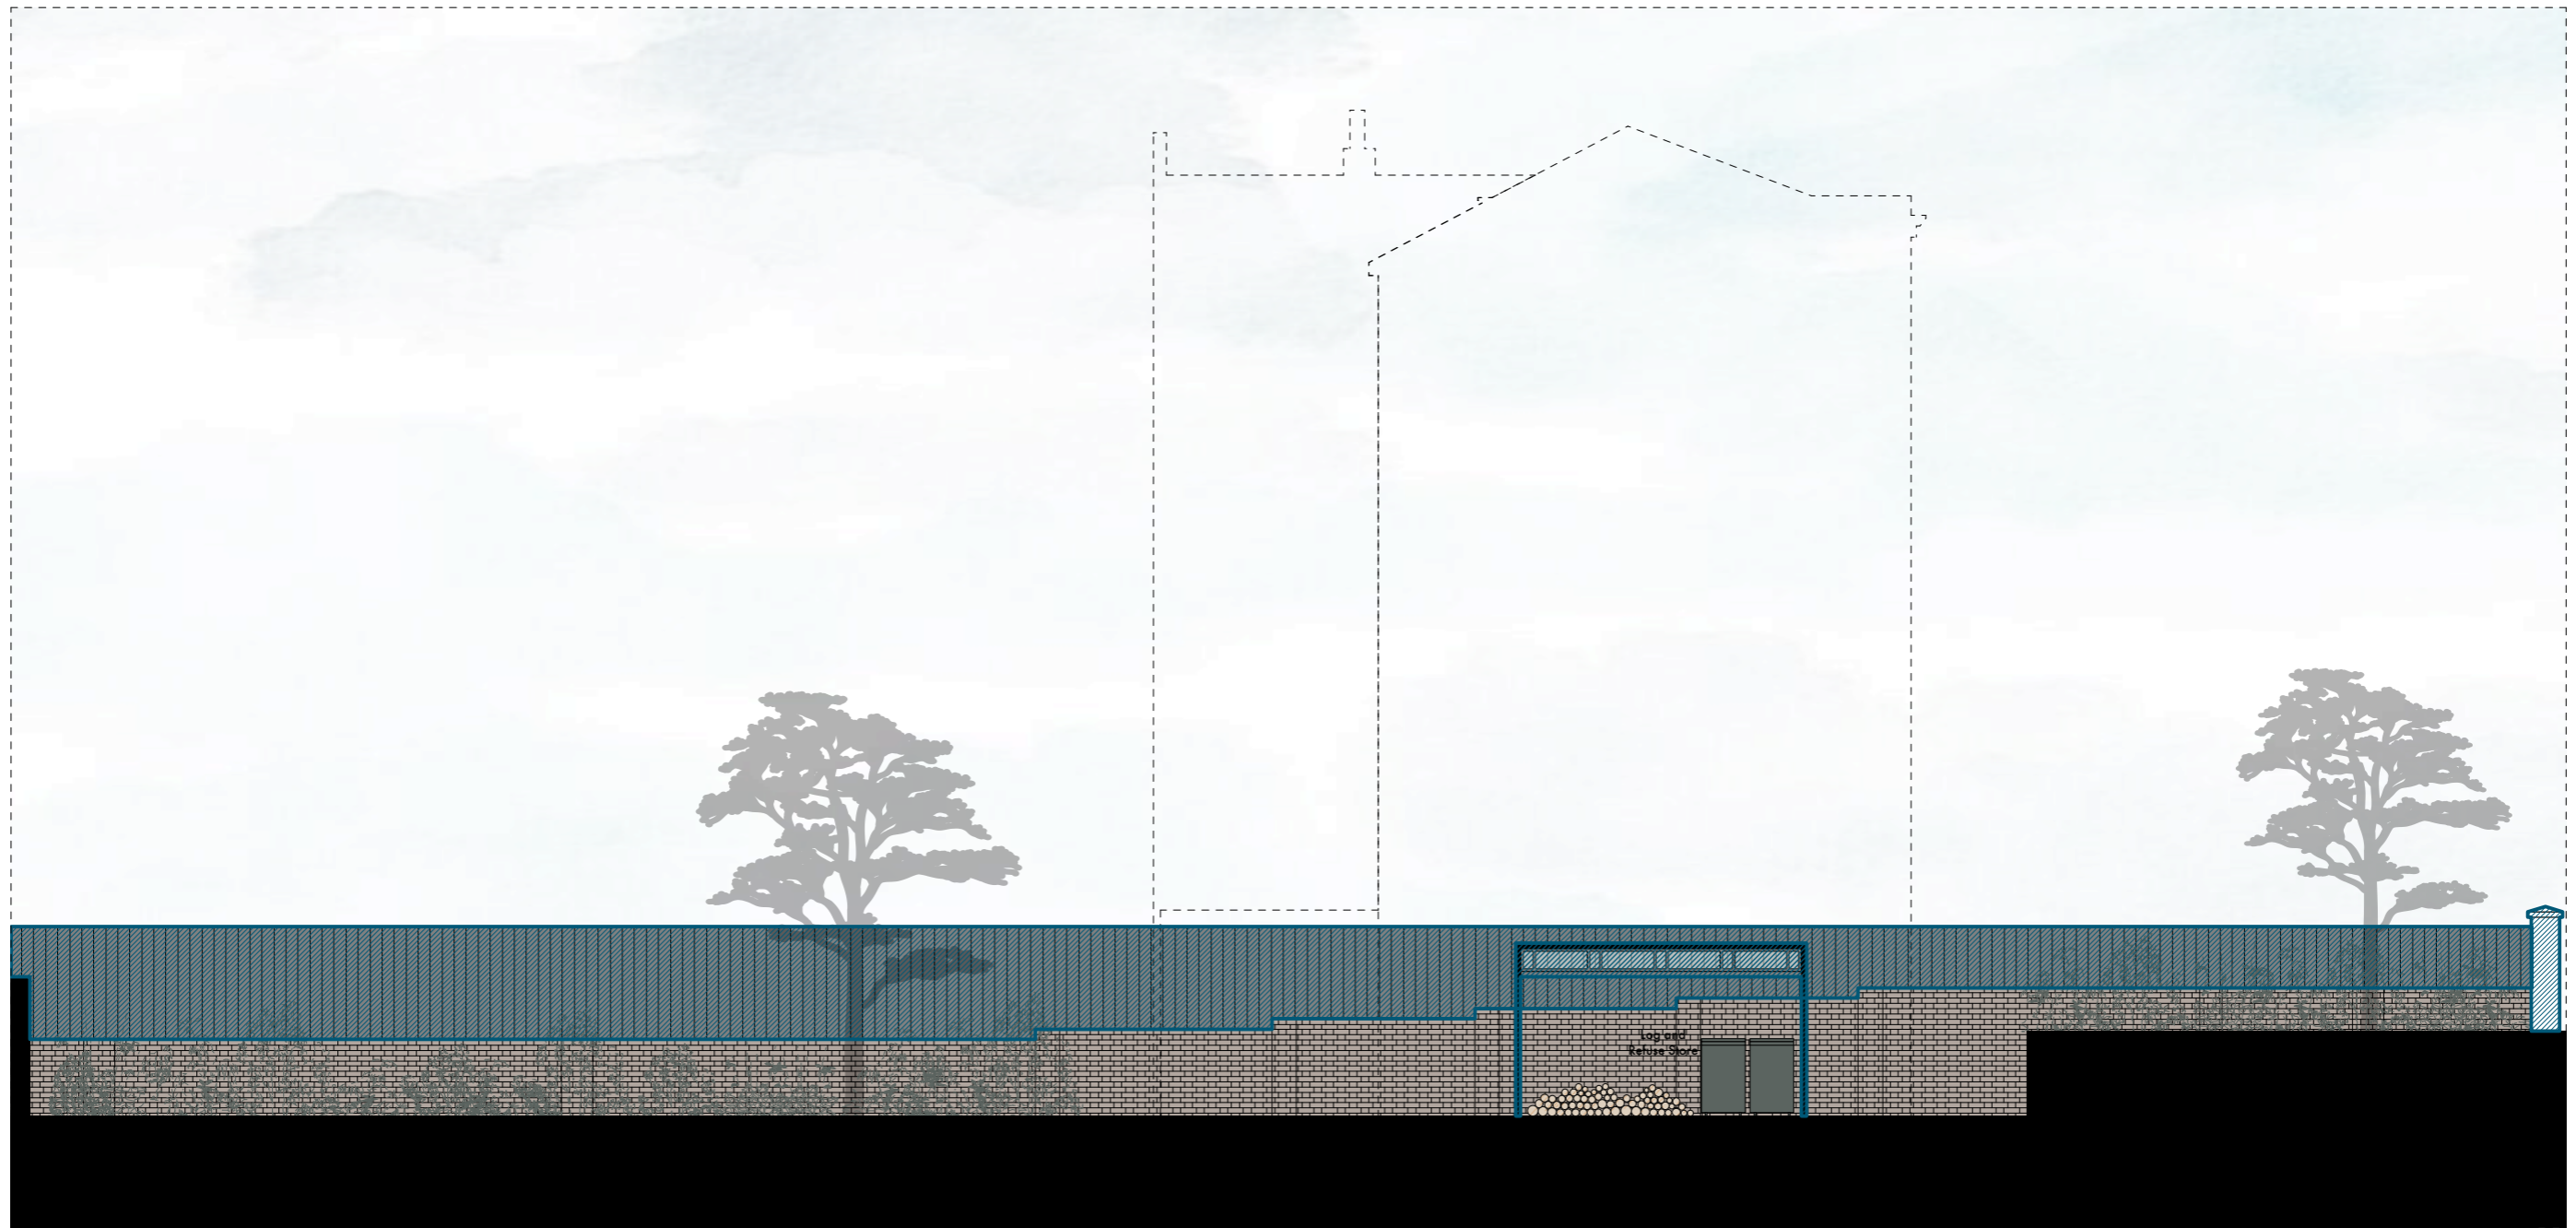

Construction/Elevations

Garden & Street

Construction

North-East

Undercover

Undercover Architecture
The Studio, 48 Mornington Terrace
Regents Park
London NW1 7RT
T: 020 7388 7698
E: info@undercoverarchitecture.com

Project Title

40 Camden Square

Date

2nd August 2016

Drawing Title

Construction / North-East Garden & Street Elevation

Client

Afsaneh Knight & Rupert Cox

Scale

1:100 @ A3

Sheet / Revision

B1 (Rev C)