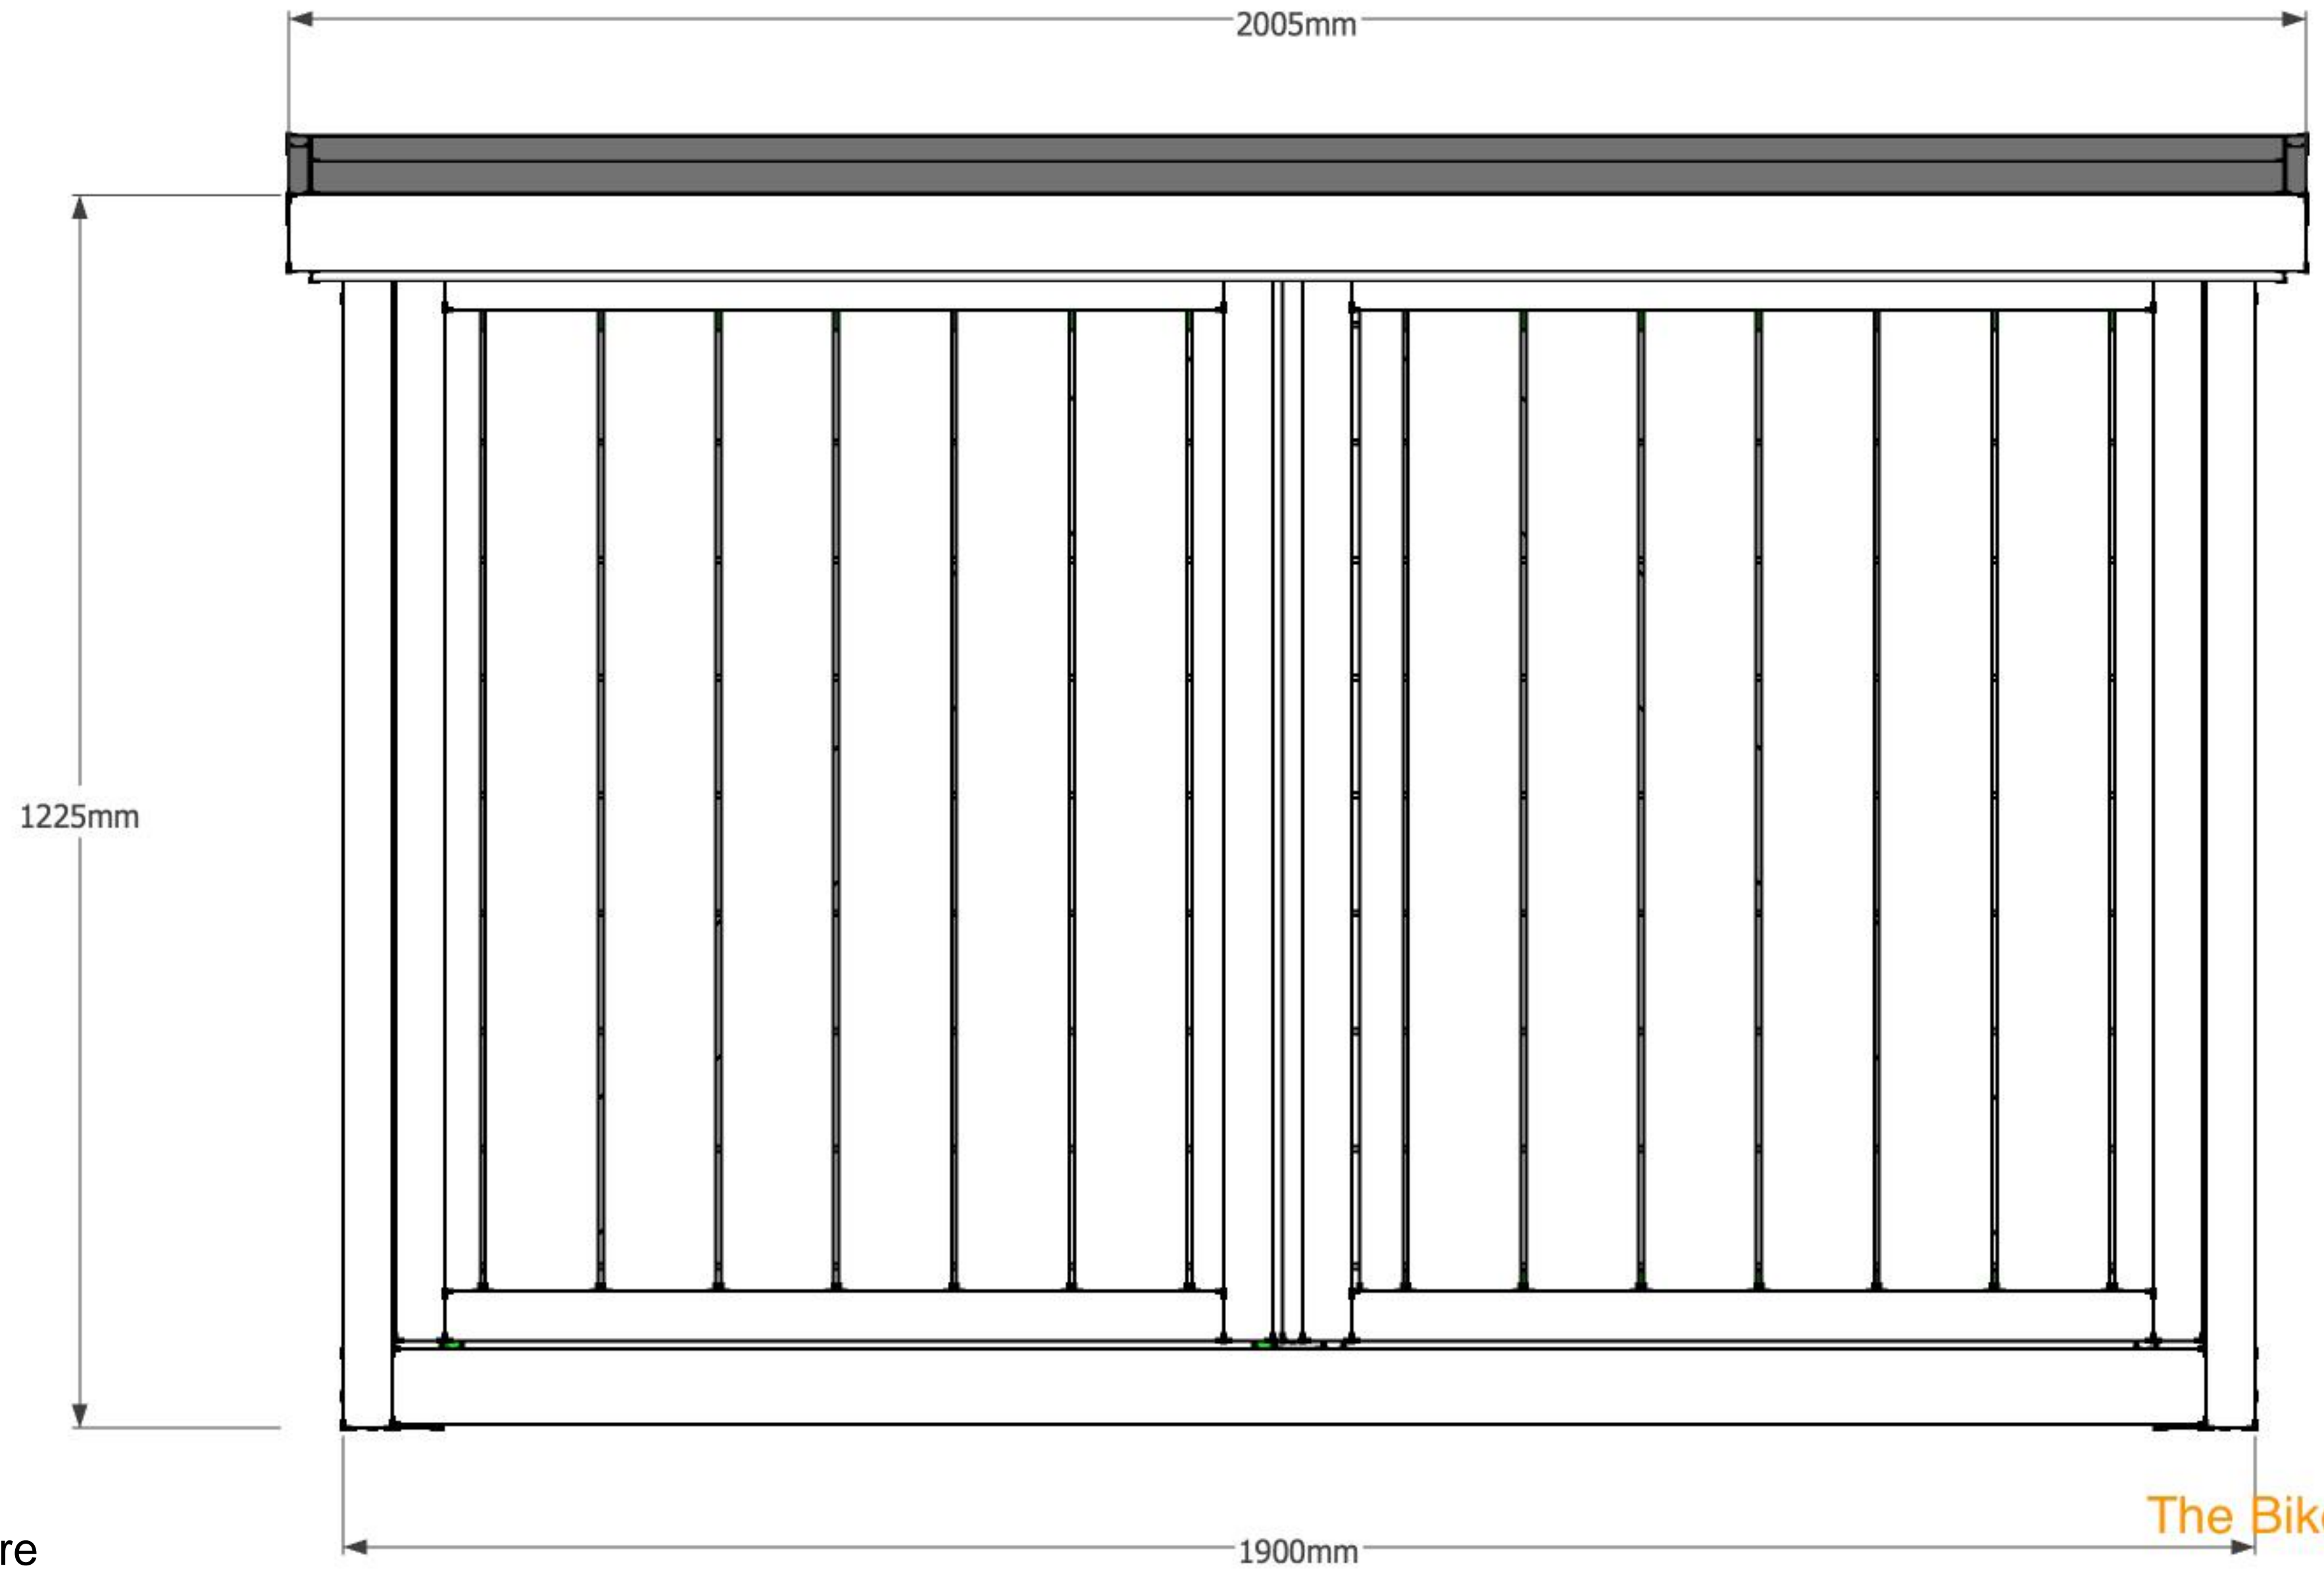

Pedalbase 3

Timber: UK Douglas Fir
Tongue & Groove Cladding
EPDM Rubber Roof

Wooden Dual Cycle Store

The Bike Shed Company