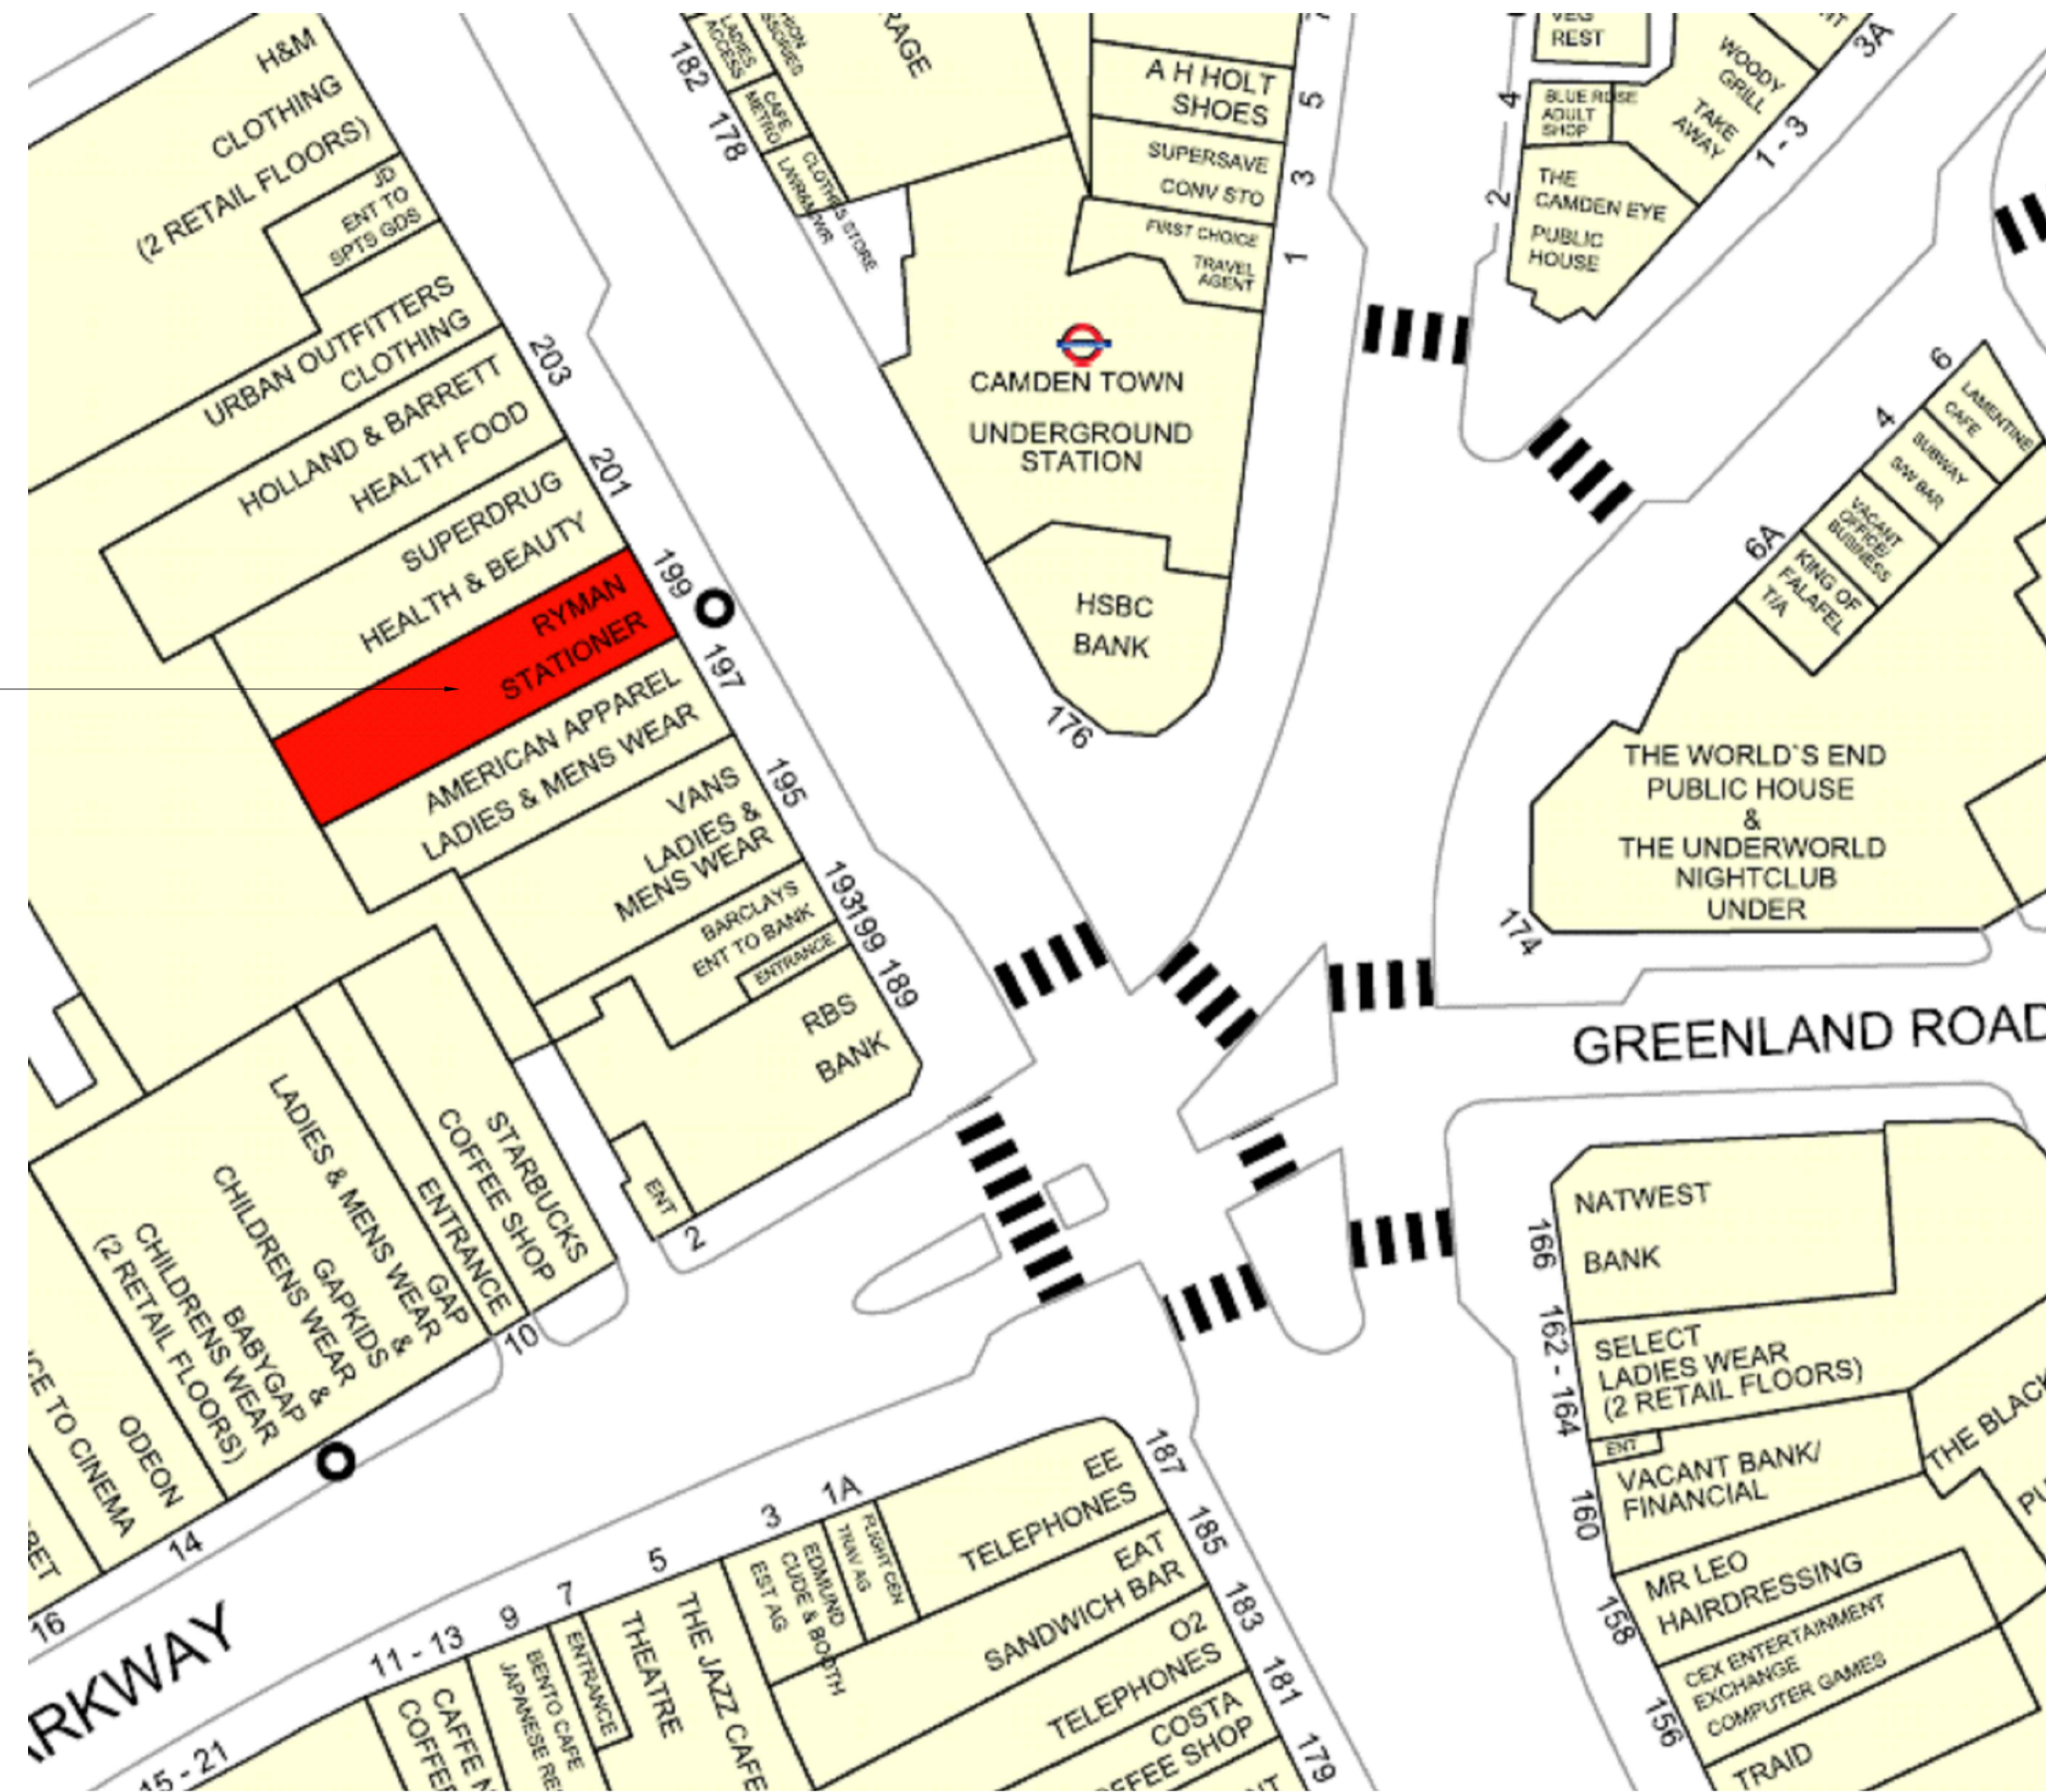

Red outline indicates proposed ITSU,
191-192 Camden High Street, London,
NW1 7BT

Location Plan

All Dimensions & Layouts are TBC Following a Site Survey