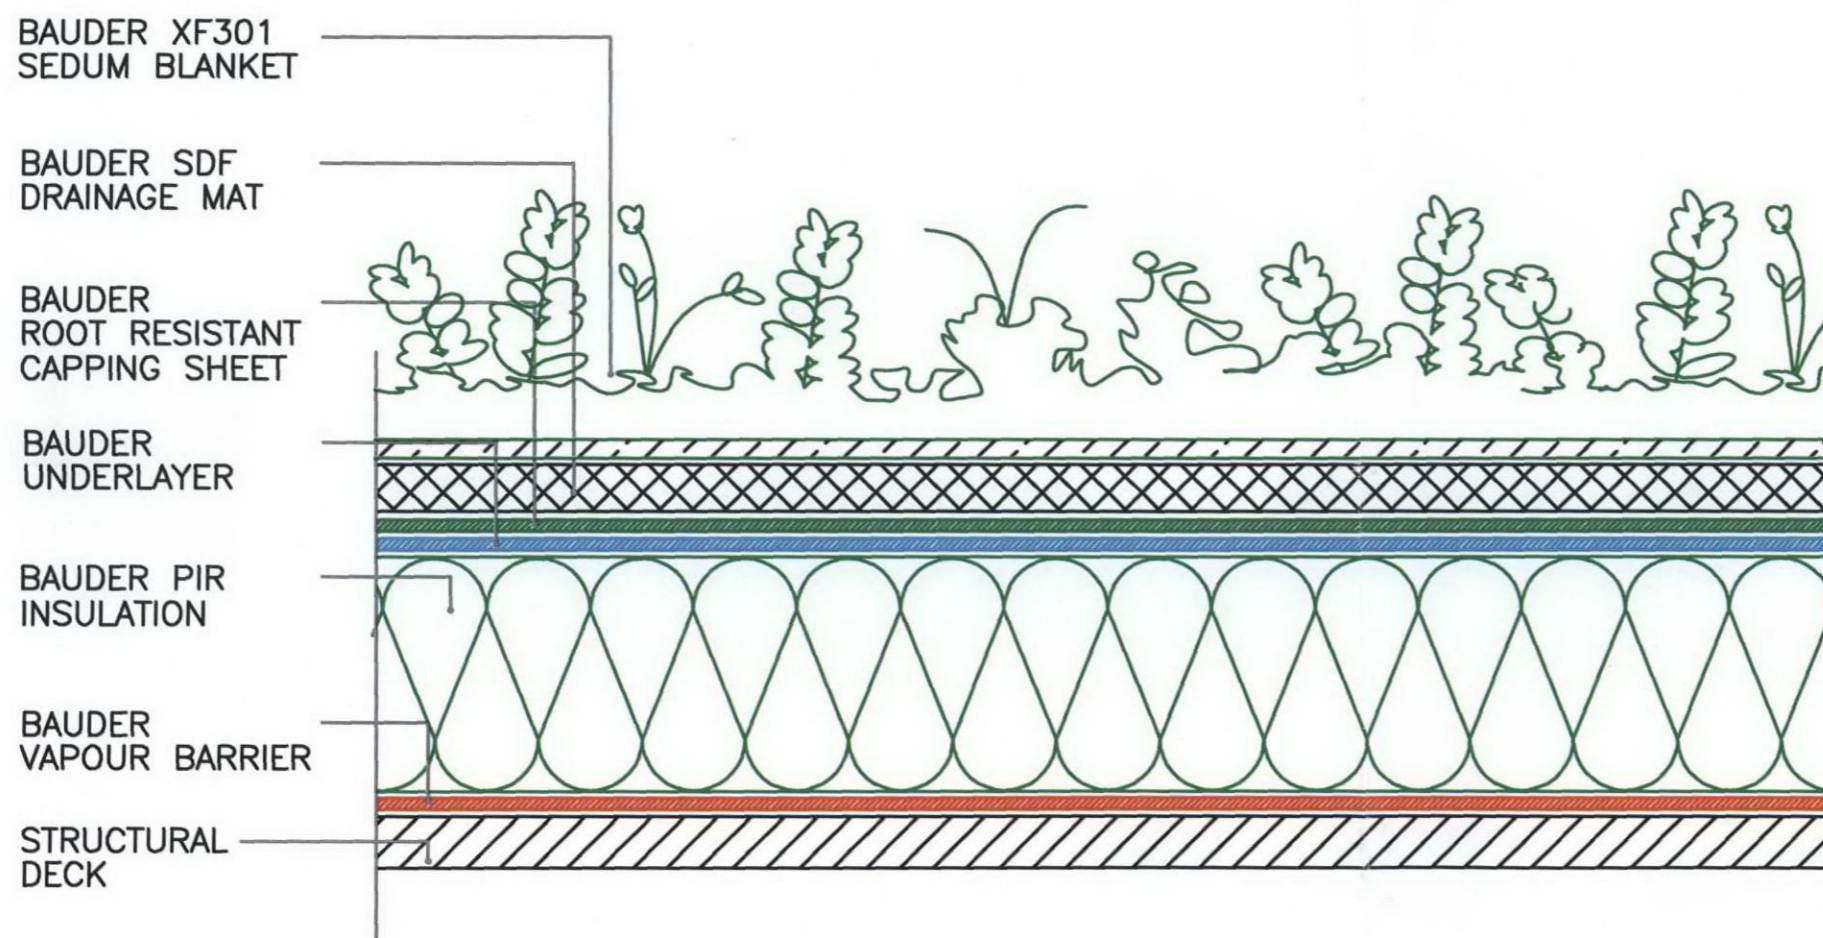

# Bauder Total Green Roof System - Standard Detail Xero Flor Extensive Sedum Blanket System

## XFL1-1/3

Issue	Date	Checked
1	MAY 08	

**NOT TO SCALE**

**Notes:**

- This detail is of a conceptual nature and should only be used as such and not included as part of a specification document. Please contact our Technical Department to ensure the details you require are appropriate and accurate.

RECEIVED  
03 AUG 2008

**TYPICAL SECTION DETAIL / XF301 SEDUM VEGETATION BLANKET OVER WATERPROOFING  
/ 1°-2° SLOPE**

**UK OFFICE**  
Bauder Limited  
Broughton House  
Broughton Road  
Ipswich  
Suffolk  
IP1 3QR  
England