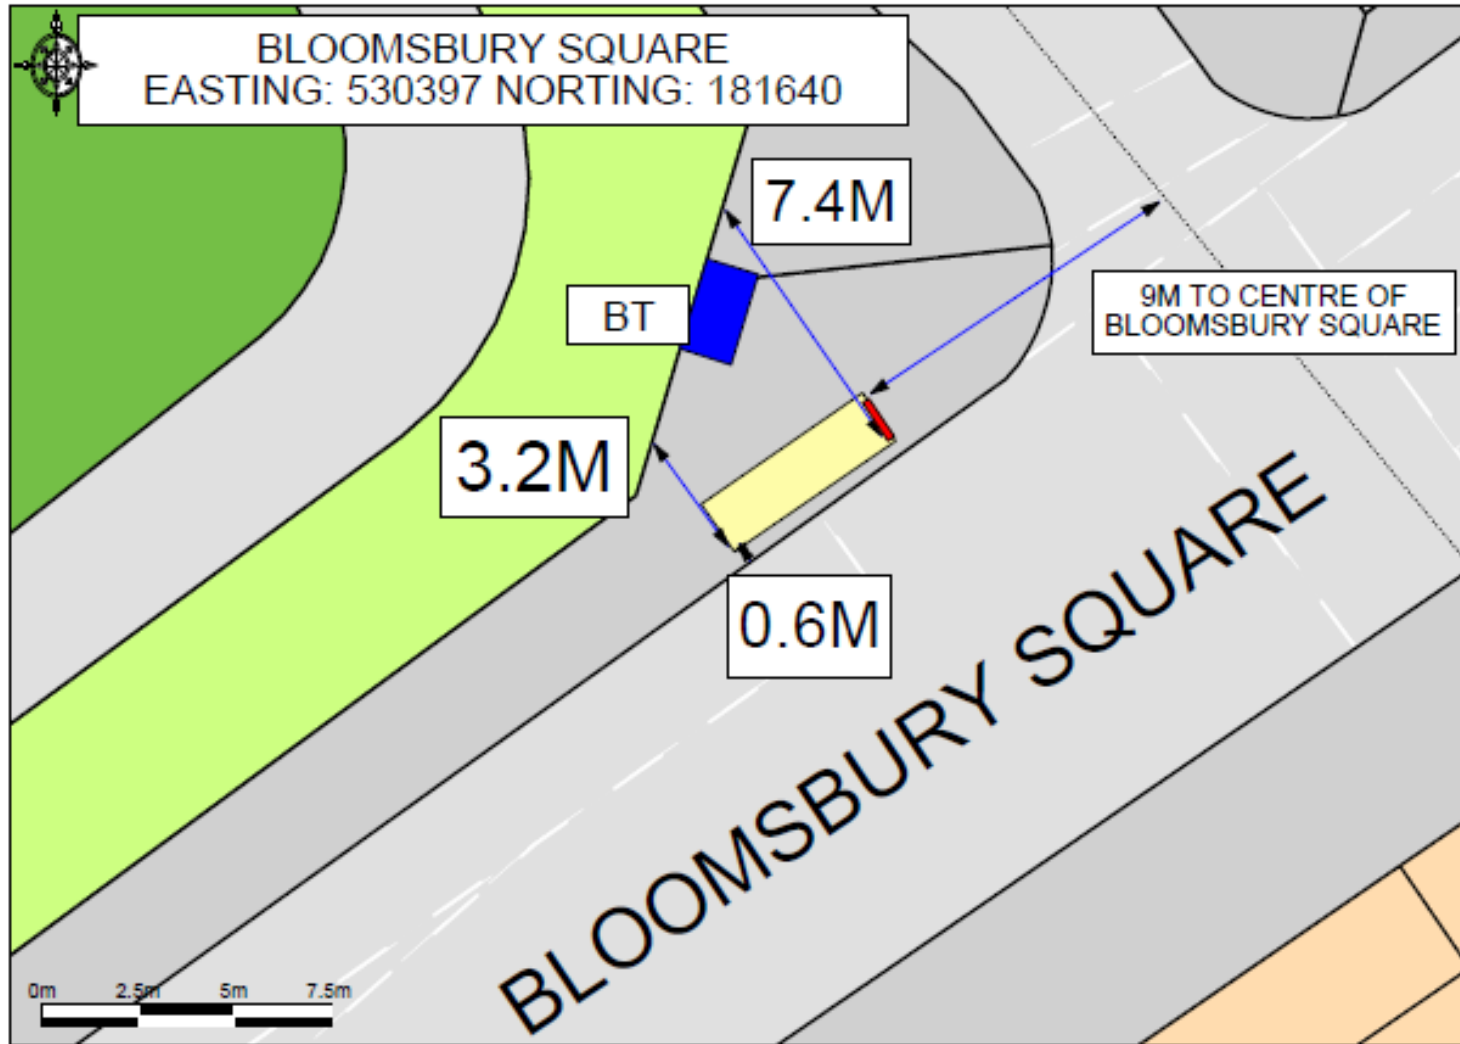

London Borough of Camden

TfL Bus Shelter Advertising Upgrade

Site Address

OPP 43 BLOOMSBURY SQUARE, LONDON. WC1A 2RJ

Bus Stop 0107/8752

Site Address

OPP 43 BLOOMSBURY SQUARE, LONDON. WC1A 2RJ

Bus Stop 0107/8752