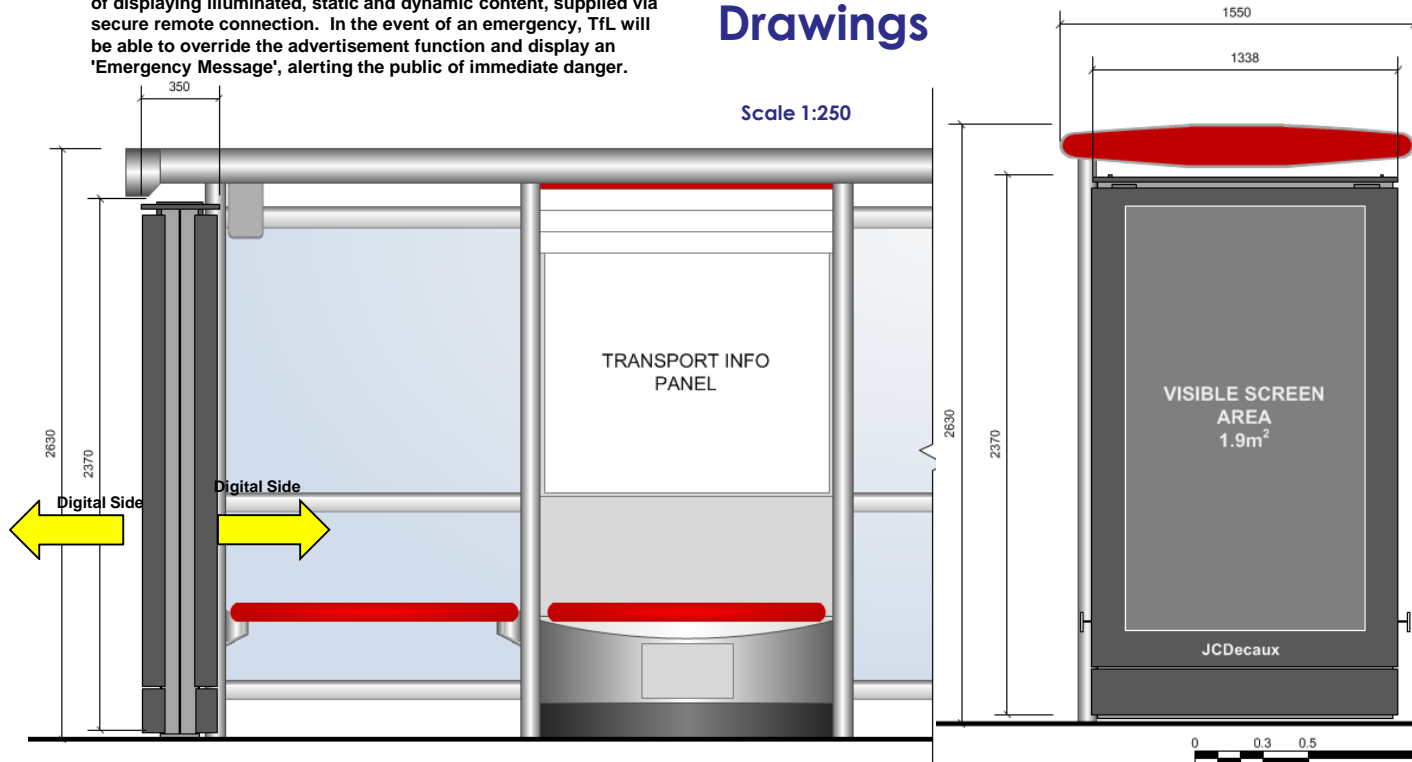

JCDecaux

Double-sided freestanding Forum Structure, featuring 2 x Digital 84" screen positioned back to back. The Digital screen is capable of displaying illuminated, static and dynamic content, supplied via secure remote connection. In the event of an emergency, TfL will be able to override the advertisement function and display an 'Emergency Message', alerting the public of immediate danger.

Elevation Drawings

Site Address:

Marylebone Road, Allsop Place, NW1 5LG

Bus Stop 0133/0150

JCDecaux Roadside