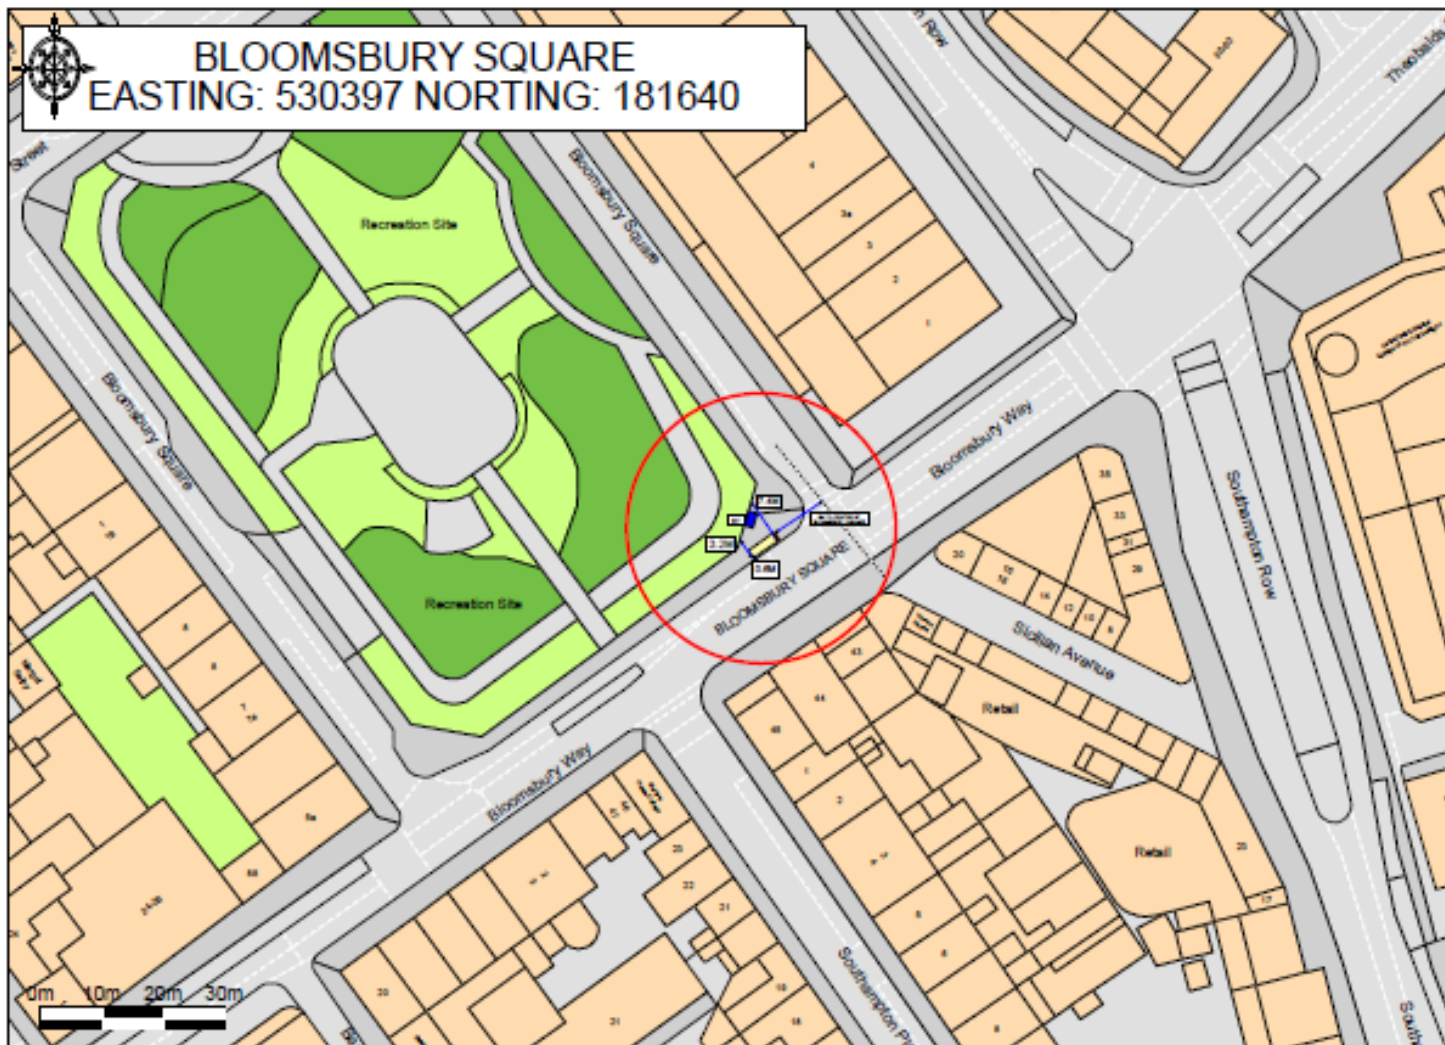

London Borough of Camden

TfL Bus Shelter Advertising Upgrade

Site Address

OPP 43 BLOOMSBURY SQUARE, LONDON. WC1A 2RJ

Bus Stop 0107/8752

Site Address

OPP 43 BLOOMSBURY SQUARE, LONDON. WC1A 2RJ

Bus Stop 0107/8752