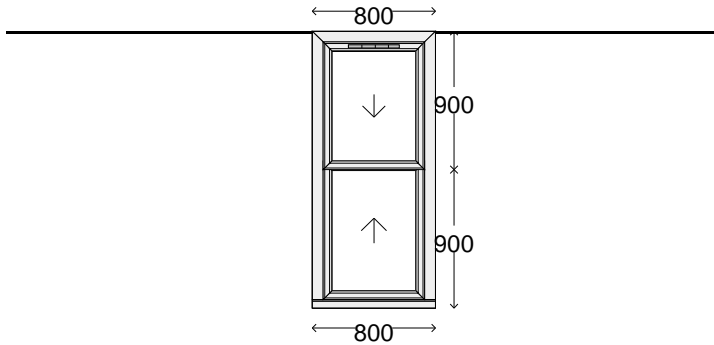

Energy Rated C - VS 4-16-4 Clear Low E : 16mm Swiss V Spacer  
Argon Gas Filled Packers

A1 - (401 x 783) A6 - (402 x 782)

Eurocell Vertical Slider (Glazed)		Specification	Chk
5	O/A Sizes 1100mm x 1800mm (V/S)	Frame (Head)	VSW001 V/S Outerframe [ ]
		Frame (Cill)	VSW005 Cill Adapter [ ]
		Frame (Left jamb)	VSW001 V/S Outerframe [ ]
		Frame (Right jamb)	VSW001 V/S Outerframe [ ]

- Sash VSW002 57mm Slim Sash [ ] Sash #2 VSW003 68mm Med Sash [ ]
- Colour White [ ]
- Sash colour White [ ]
- Bead type Ovolo Bottom V/S Bead [ ]
- Open in/out Open in [ ]
- Glazed in/out Glazed in [ ]
- VS Hardware Colour White [ ]
- VS Sash Horn with Horns [ ]
- VS Travel Restrictor Travel Restrictor [ ]

Glazing Details & Apertures

Energy Rated C - VS 4-16-4 Clear Low E : 16mm Swiss V Spacer  
Argon Gas Filled Packers

A1 - (901 x 783) A6 - (902 x 782)

6	Eurocell Vertical Slider (Glazed)	Specification	Chk
	O/A Sizes 800mm x 1800mm (V/S)	Frame (Head) VSW001 V/S Outerframe	[ ]
		Frame (Cill) VSW005 Cill Adapter	[ ]