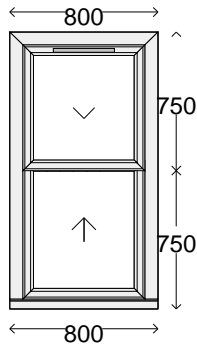

Sash	VSW002 57mm Slim Sash	☐ Sash #2	VSW003 68mm Med Sash	☐
Colour			White	☐
Sash colour			White	☐
Bead type			Ovolo Bottom V/S Bead	☐
Open in/out			Open in	☐
Glazed in/out			Glazed in	☐
VS Hardware Colour			White	☐
VS Sash Horn			with Horns	☐
VS Travel Restrictor			Travel Restrictor	☐

Glazing Details & Apertures

Energy Rated C - VS 4-16-4 Clear Low E : 16mm Swiss V Spacer

Argon Gas Filled Packers

A1 - (601 x 633) A6 - (602 x 632)

	Logik 70mm Casement (Glazed)	Specification	Chk
8	O/A Sizes 500mm x 1000mm (Style 4)	Frame (Head)	EWS 7021 60mm Outerframe ☐
		Frame (Cill)	EWS 7021 60mm Outerframe ☐
		Frame (Left jamb)	EWS 7021 60mm Outerframe ☐