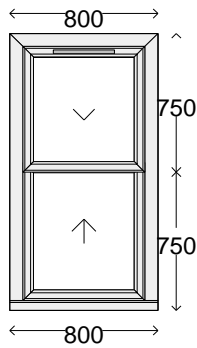

1	Eurocell Vertical Slider (Glazed)	Specification	Chk
	O/A Sizes 880mm x 1500mm (V/S)	Frame (Head) VSW001 V/S Outerframe [ ] Frame (Cill) VSW005 Cill Adapter [ ] Frame (Left jamb) VSW001 V/S Outerframe [ ] Frame (Right jamb) VSW001 V/S Outerframe [ ]	

Energy Rated C - VS 4-16-4 Clear Low E : 16mm Swiss V Spacer  
 Argon Gas Filled Packers  
 A1 - (681 x 633) A6 - (682 x 632)

2	Logik 70mm Casement (Glazed)	Specification	Chk

	O/A Sizes 400mm x 600mm (Style 4)
--	-----------------------------------

Glazing Details & Apertures

Energy Rated "C" 4-20-4 Obs Unit : 20mm Silver Spacer Stippolyte

Argon Gas Filled Packers

A1 - (216 x 386)

3	Eurocell Vertical Slider (Glazed)	Specification	Chk
	Qty (2) O/A Sizes 800mm x 1500mm (V/S)	Frame (Head)	VSW001 V/S Outerframe [ ]