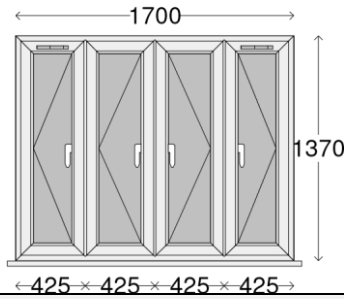

Frame (Right jamb)	EWS 7021 60mm Outerframe	[ ]
Mullion	EWS 7002/3 70mm T/Z Section	[ ]
Sash	EWS 7004/7005 T/Z Sash	[ ]
Cill	150mm Cill	[ ]
Colour	White	[ ]
Sash colour	White	[ ]
Cill colour	White	[ ]
Bead type	Ovolo Glazing Bead	[ ] Handle White Locking Handle [ ]
Friction stay	Std stay	[ ]
Open in/out	Open out	[ ]

9	Logik 70mm Casement (Glazed)	Specification	Chk
	O/A Sizes 1700mm x 1400mm (Style 39)	Frame (Head)	EWS 7021 60mm Outerframe [ ]
		Frame (Cill)	EWS 7021 60mm Outerframe [ ]
		Frame (Left jamb)	EWS 7021 60mm Outerframe [ ]
		Glazed in/out	Glazed in [ ]

Glazing Details & Apertures

Energy Rated "C" 4-20-4 Clear Unit : 20mm Silver Spacer Argon

Gas Filled Packers

- A1 - (266 x 1186)   D1 - (291 x 1186)
- F1 - (291 x 1186)   H1 - (266 x 1186)

10	Eurocell Vertical Slider (Glazed)	Specification	Chk
	Qty (2) O/A Sizes 600mm x 2000mm (V/S)	Frame (Head)	VSW001 V/S Outerframe [ ]
		Frame (Cill)	VSW005 Cill Adapter [ ]
		Frame (Left jamb)	VSW001 V/S Outerframe [ ]
		Frame (Right jamb)	VSW001 V/S Outerframe [ ]