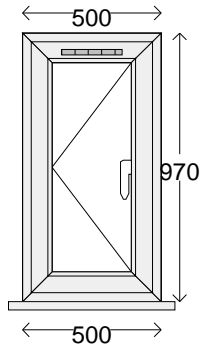

1	Eurocell Vertical Slider (Glazed)	Specification	Chk
	O/A Sizes 880mm x 1500mm (V/S)	Frame (Head) VSW001 V/S Outerframe [ ] Frame (Cill) VSW005 Cill Adapter [ ] Frame (Left jamb) VSW001 V/S Outerframe [ ] Frame (Right jamb) VSW001 V/S Outerframe [ ]	

Energy Rated C - VS 4-16-4 Clear Low E : 16mm Swiss V Spacer  
 Argon Gas Filled Packers

A1 - (601 x 783)      A6 - (602 x 782)

7	Eurocell Vertical Slider (Glazed)	Specification	Chk
	Qty (2) O/A Sizes 800mm x 1500mm (V/S)	Frame (Head) VSW001 V/S Outerframe	[ ]
		Frame (Cill) VSW005 Cill Adapter	[ ]
		Frame (Left jamb) VSW001 V/S Outerframe	[ ]
		Frame (Right jamb) VSW001 V/S Outerframe	[ ]

Sash	VSW002 57mm Slim Sash	<input type="checkbox"/> Sash #2	VSW003 68mm Med Sash	<input type="checkbox"/>
Colour			White	<input type="checkbox"/>
Sash colour			White	<input type="checkbox"/>
Bead type			Ovolo Bottom V/S Bead	<input type="checkbox"/>
Open in/out			Open in	<input type="checkbox"/>
Glazed in/out			Glazed in	<input type="checkbox"/>
VS Hardware Colour			White	<input type="checkbox"/>
VS Sash Horn			with Horns	<input type="checkbox"/>
VS Travel Restrictor			Travel Restrictor	<input type="checkbox"/>

Glazing Details & Apertures

Energy Rated C - VS 4-16-4 Clear Low E : 16mm Swiss V Spacer

Argon Gas Filled Packers

A1 - (601 x 633) A6 - (602 x 632)

	Logik 70mm Casement (Glazed)	Specification	Chk
8	O/A Sizes 500mm x 1000mm (Style 4)	Frame (Head)	EWS 7021 60mm Outerframe <input type="checkbox"/>
		Frame (Cill)	EWS 7021 60mm Outerframe <input type="checkbox"/>
		Frame (Left jamb)	EWS 7021 60mm Outerframe <input type="checkbox"/>