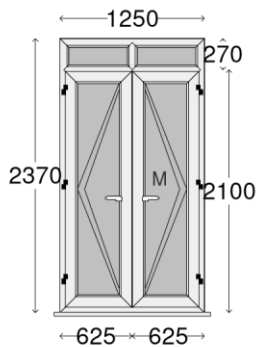

1	Eurocell Vertical Slider (Glazed)	Specification	Chk
	O/A Sizes 880mm x 1500mm (V/S)	Frame (Head) VSW001 V/S Outerframe [ ] Frame (Cill) VSW005 Cill Adapter [ ] Frame (Left jamb) VSW001 V/S Outerframe [ ] Frame (Right jamb) VSW001 V/S Outerframe [ ]	

9	Logik 70mm Casement (Glazed)	Specification	Chk
	O/A Sizes 1700mm x 1400mm (Style 39)	Frame (Head)	EWS 7021 60mm Outerframe [ ]
		Frame (Cill)	EWS 7021 60mm Outerframe [ ]
		Frame (Left jamb)	EWS 7021 60mm Outerframe [ ]
		Glazed in/out	Glazed in [ ]

Energy Rated C - VS 4-16-4 Clear Low E : 16mm Swiss V Spacer  
 Argon Gas Filled Packers

- A1 - (401 x 883)
- A6 - (402 x 882)

- Frame (Right jamb) VSW001 V/S Outerframe [ ]
- Sash VSW002 57mm Slim Sash [ ] Sash #2 VSW003 68mm Med Sash [ ]
- Colour White [ ]
- Sash colour White [ ]
- Bead type Ovolo Bottom V/S Bead [ ]
- Open in/out Open in [ ]
- Glazed in/out Glazed in [ ]
- VS Hardware Colour White [ ]
- VS Sash Horn with Horns [ ]
- VS Travel Restrictor Travel Restrictor [ ]

Glazing Details & Apertures

Energy Rated C - VS 4-16-4 Clear Low E : 16mm Swiss V Spacer

Argon Gas Filled Packers

A1 - (901 x 883) A6 - (902 x 882)

	Eurocell Vertical Slider (Glazed)	Specification	Chk
11	O/A Sizes 1100mm x 2000mm (V/S)	Frame (Head)	VSW001 V/S Outerframe [ ]
		Frame (Cill)	VSW005 Cill Adapter [ ]
		Frame (Left jamb)	VSW001 V/S Outerframe [ ]