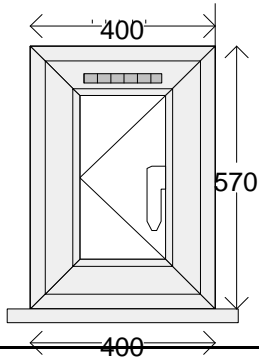

1	Eurocell Vertical Slider (Glazed)	Specification	Chk
	O/A Sizes 880mm x 1500mm (V/S)	Frame (Head) VSW001 V/S Outerframe [ ] Frame (Cill) VSW005 Cill Adapter [ ] Frame (Left jamb) VSW001 V/S Outerframe [ ] Frame (Right jamb) VSW001 V/S Outerframe [ ]	

- Sash
- Sash #2
- Colour
- Sash colour
- Bead type
- Open in/out
- Glazed in/out
- VS Hardware Colour
- VS Sash Horn
- VS Travel Restrictor

Glazing Details & Appertures

- VSW002 57mm Slim Sash [ ] VSW003 68mm Med Sash [ ]
- White [ ]
- White [ ]
- Ovolo Bottom V/S Bead [ ]
- Open in [ ] Glazed in [ ]
- White [ ] with Horns [ ]
- Travel Restrictor [ ]

Energy Rated C - VS 4-16-4 Clear Low E : 16mm Swiss V Spacer  
 Argon Gas Filled Packers  
 A1 - (681 x 633) A6 - (682 x 632)

2	Logik 70mm Casement (Glazed)	Specification	Chk

	O/A Sizes 400mm x 600mm (Style 4)
--	-----------------------------------