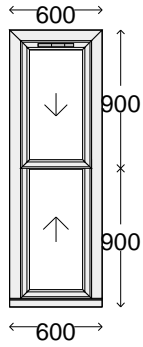

- Sash
- Sash #2
- Colour
- Sash colour
- Bead type
- Open in/out
- Glazed in/out
- VS Hardware Colour
- VS Sash Horn
- VS Travel Restrictor

Glazing Details & Apertures

- VSW002 57mm Slim Sash [ ] VSW003 68mm Med Sash [ ]
- White [ ]
- White [ ]
- Ovolo Bottom V/S Bead [ ]
- Open in [ ] Glazed in [ ]
- White [ ] with Horns [ ]
- Travel Restrictor [ ]

Energy Rated C - VS 4-16-4 Clear Low E : 16mm Swiss V Spacer
Argon Gas Filled Packers

A1 - (401 x 783) A6 - (402 x 782)

Eurocell Vertical Slider (Glazed)		Specification	Chk
5	O/A Sizes 1100mm x 1800mm (V/S)	Frame (Head)	VSW001 V/S Outerframe [ ]
		Frame (Cill)	VSW005 Cill Adapter [ ]
		Frame (Left jamb)	VSW001 V/S Outerframe [ ]
		Frame (Right jamb)	VSW001 V/S Outerframe [ ]

- Sash VSW002 57mm Slim Sash [ ] Sash #2 VSW003 68mm Med Sash [ ]
- Colour White [ ]
- Sash colour White [ ]
- Bead type Ovolo Bottom V/S Bead [ ]
- Open in/out Open in [ ]
- Glazed in/out Glazed in [ ]
- VS Hardware Colour White [ ]
- VS Sash Horn with Horns [ ]
- VS Travel Restrictor Travel Restrictor [ ]

Glazing Details & Apertures

Energy Rated C - VS 4-16-4 Clear Low E : 16mm Swiss V Spacer
Argon Gas Filled Packers

A1 - (901 x 783) A6 - (902 x 782)