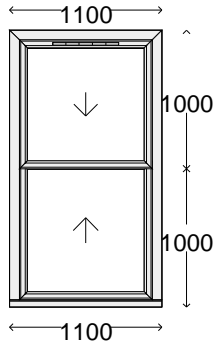

Glazing Details & Appertures

- VSW002 57mm Slim Sash [ ] VSW003 68mm Med Sash [ ]
- White [ ]
- White [ ]
- Ovolo Bottom V/S Bead [ ]
- Open in [ ] Glazed in [ ]
- White [ ] with Horns [ ]
- Travel Restrictor [ ]

Energy Rated C - VS 4-16-4 Clear Low E : 16mm Swiss V Spacer
Argon Gas Filled Packers

- A1 - (401 x 883)
- A6 - (402 x 882)