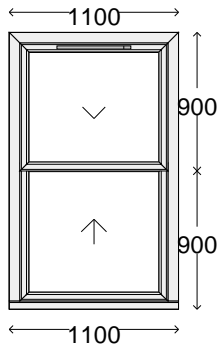

Glazing Details & Apertures

- VSW002 57mm Slim Sash [ ] VSW003 68mm Med Sash [ ]
- White [ ]
- White [ ]
- Ovolo Bottom V/S Bead [ ]
- Open in [ ] Glazed in [ ]
- White [ ] with Horns [ ]
- Travel Restrictor [ ]

Energy Rated C - VS 4-16-4 Clear Low E : 16mm Swiss V Spacer
Argon Gas Filled Packers

A1 - (401 x 783) A6 - (402 x 782)

Eurocell Vertical Slider (Glazed)		Specification	Chk
5	O/A Sizes 1100mm x 1800mm (V/S)	Frame (Head)	VSW001 V/S Outerframe [ ]
		Frame (Cill)	VSW005 Cill Adapter [ ]
		Frame (Left jamb)	VSW001 V/S Outerframe [ ]
		Frame (Right jamb)	VSW001 V/S Outerframe [ ]