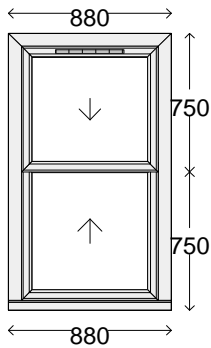

1	Eurocell Vertical Slider (Glazed)	Specification	Chk
	O/A Sizes 880mm x 1500mm (V/S)	Frame (Head) VSW001 V/S Outerframe [ ] Frame (Cill) VSW005 Cill Adapter [ ] Frame (Left jamb) VSW001 V/S Outerframe [ ] Frame (Right jamb) VSW001 V/S Outerframe [ ]	