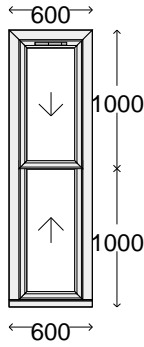

1	Eurocell Vertical Slider (Glazed)	Specification	Chk
	O/A Sizes 880mm x 1500mm (V/S)	Frame (Head) VSW001 V/S Outerframe [ ] Frame (Cill) VSW005 Cill Adapter [ ] Frame (Left jamb) VSW001 V/S Outerframe [ ] Frame (Right jamb) VSW001 V/S Outerframe [ ]	

9	Logik 70mm Casement (Glazed)	Specification	Chk
	O/A Sizes 1700mm x 1400mm (Style 39)	Frame (Head)	EWS 7021 60mm Outerframe [ ]
		Frame (Cill)	EWS 7021 60mm Outerframe [ ]
		Frame (Left jamb)	EWS 7021 60mm Outerframe [ ]
		Glazed in/out	Glazed in [ ]

Glazing Details & Apertures

Energy Rated "C" 4-20-4 Clear Unit : 20mm Silver Spacer Argon

Gas Filled Packers

- A1 - (266 x 1186)      D1 - (291 x 1186)
- F1 - (291 x 1186)      H1 - (266 x 1186)

10	Eurocell Vertical Slider (Glazed)	Specification	Chk
	Qty (2) O/A Sizes 600mm x 2000mm (V/S)	Frame (Head)	VSW001 V/S Outerframe [ ]
		Frame (Cill)	VSW005 Cill Adapter [ ]
		Frame (Left jamb)	VSW001 V/S Outerframe [ ]
		Frame (Right jamb)	VSW001 V/S Outerframe [ ]