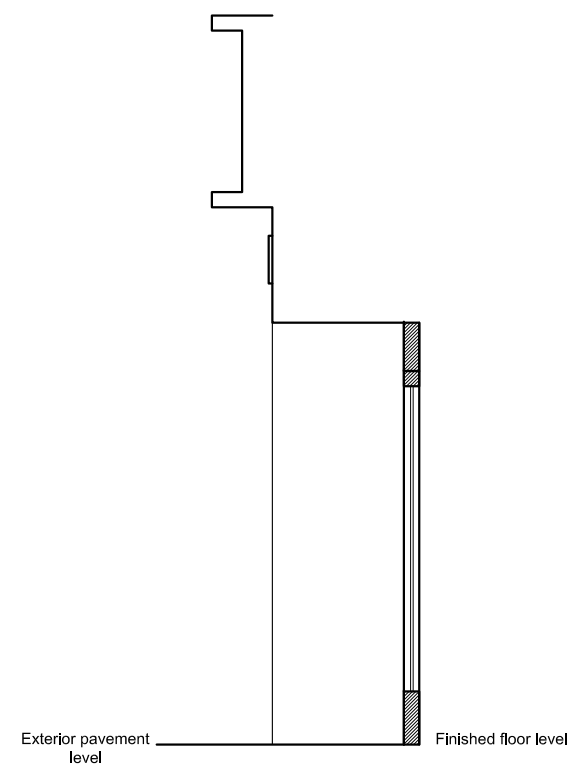

EXISTING SECTION
1:50

BUNGA BUNGA 2

PROJECT:
BUNGA BUNGA 2
167 DRURY LANE COVENT GARDEN
LONDON, WC2B 5PG

TITLE:
EXISTING EXTERIOR ELEVATION

21.07.16

FOR CLIENT REVIEW	DATE
A	REV.
DESCRIPTION	

DATE:
21.07.16
SCALE:
1:50 @A3
DRAWN BY:
MW

CLIENT:
INCEPTION GROUP

CT CREATIVE LTD | IMMERSIVE DESIGN & CREATIVE EXPERIENCES
UNIT 8B QUEENS YARD WHITE POST LANE LONDON E9 5EN
T | 020 7241 0742 W | WWW.CTCREATIVE.LTD.COM E | INFO@CTCREATIVE.LTD.COM

20 A