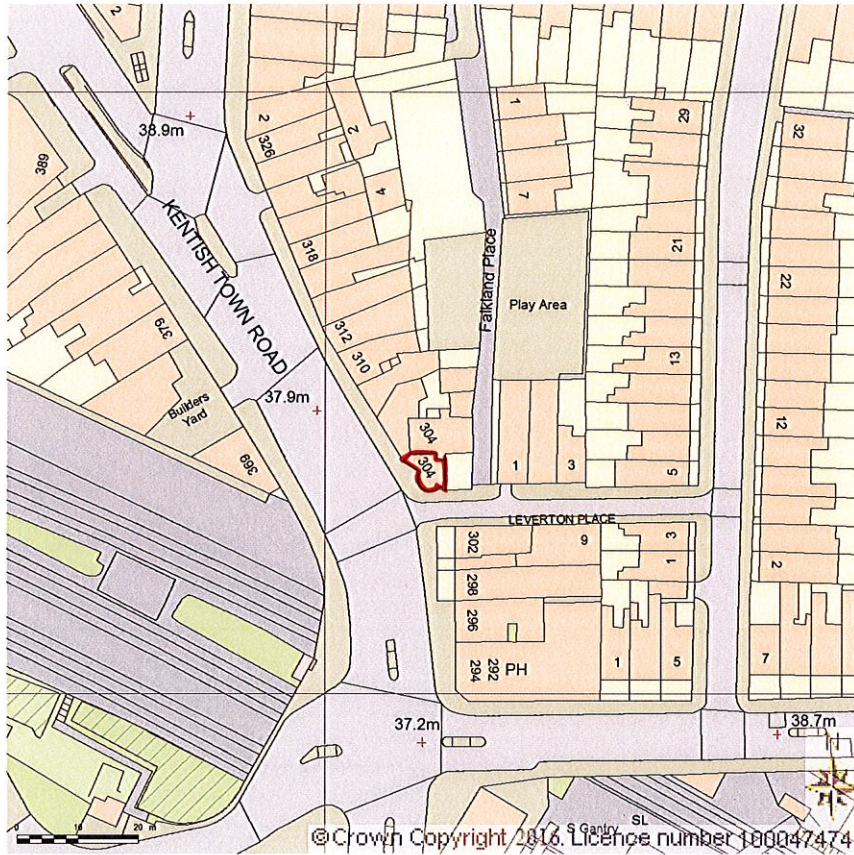

SITE LOCATION PLAN
AREA 2 HA
SCALE 1:1250 on A4
CENTRE COORDINATES: 529018, 185244

Supplied by Streetwise Maps Ltd
www.streetwise.net
Licence No: 100047474
28/07/2016 09:56