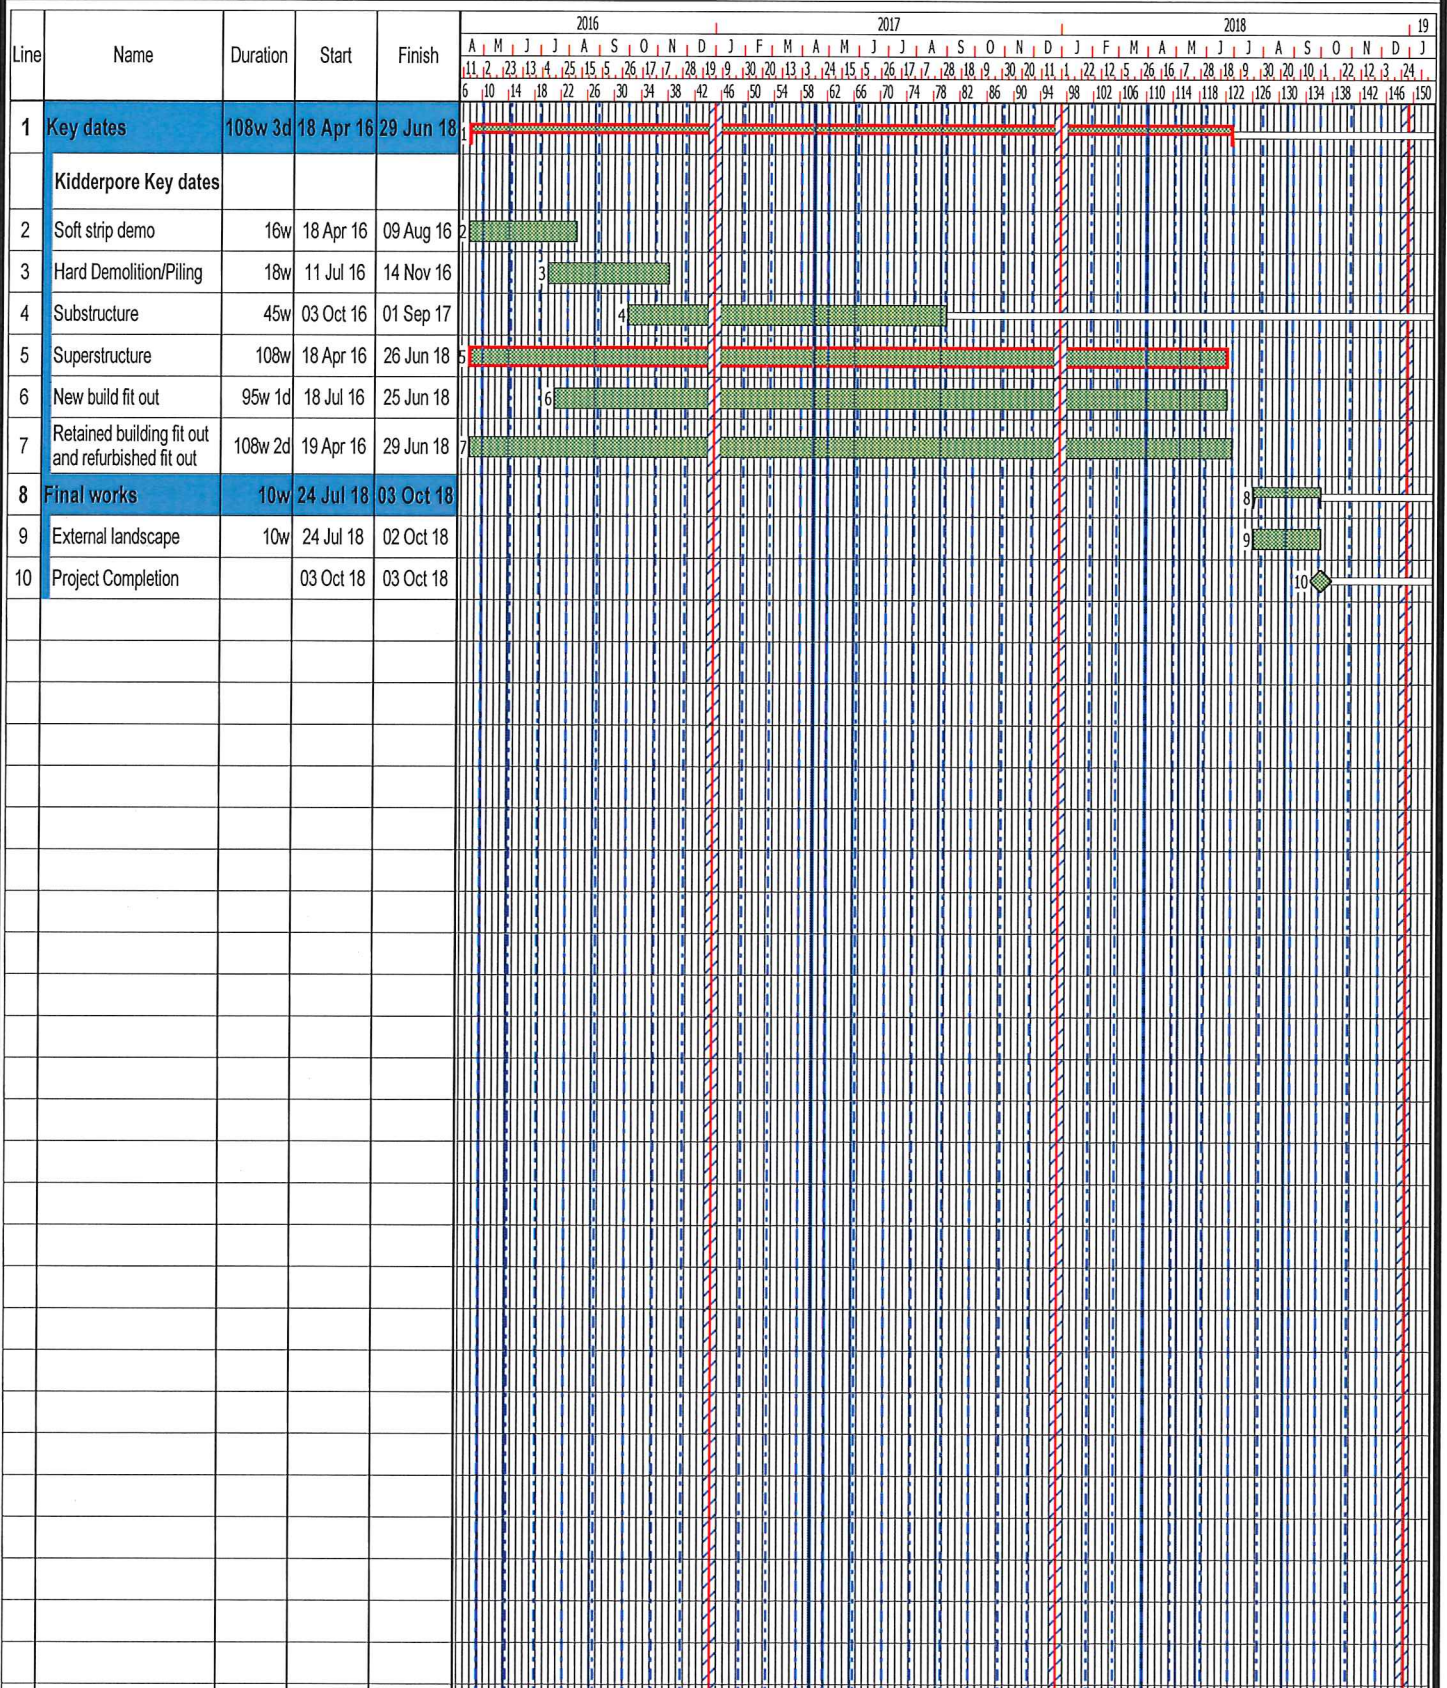

Kidderpore key dates

09/06/2016

Camden CMP

Brett Fennell

Trades Contractor

[Green hatched box] Default

Drawn by: Planner - Chart Properties

Dwg No. 00001

Revision No. A

Notes: Comment - Chart Properties