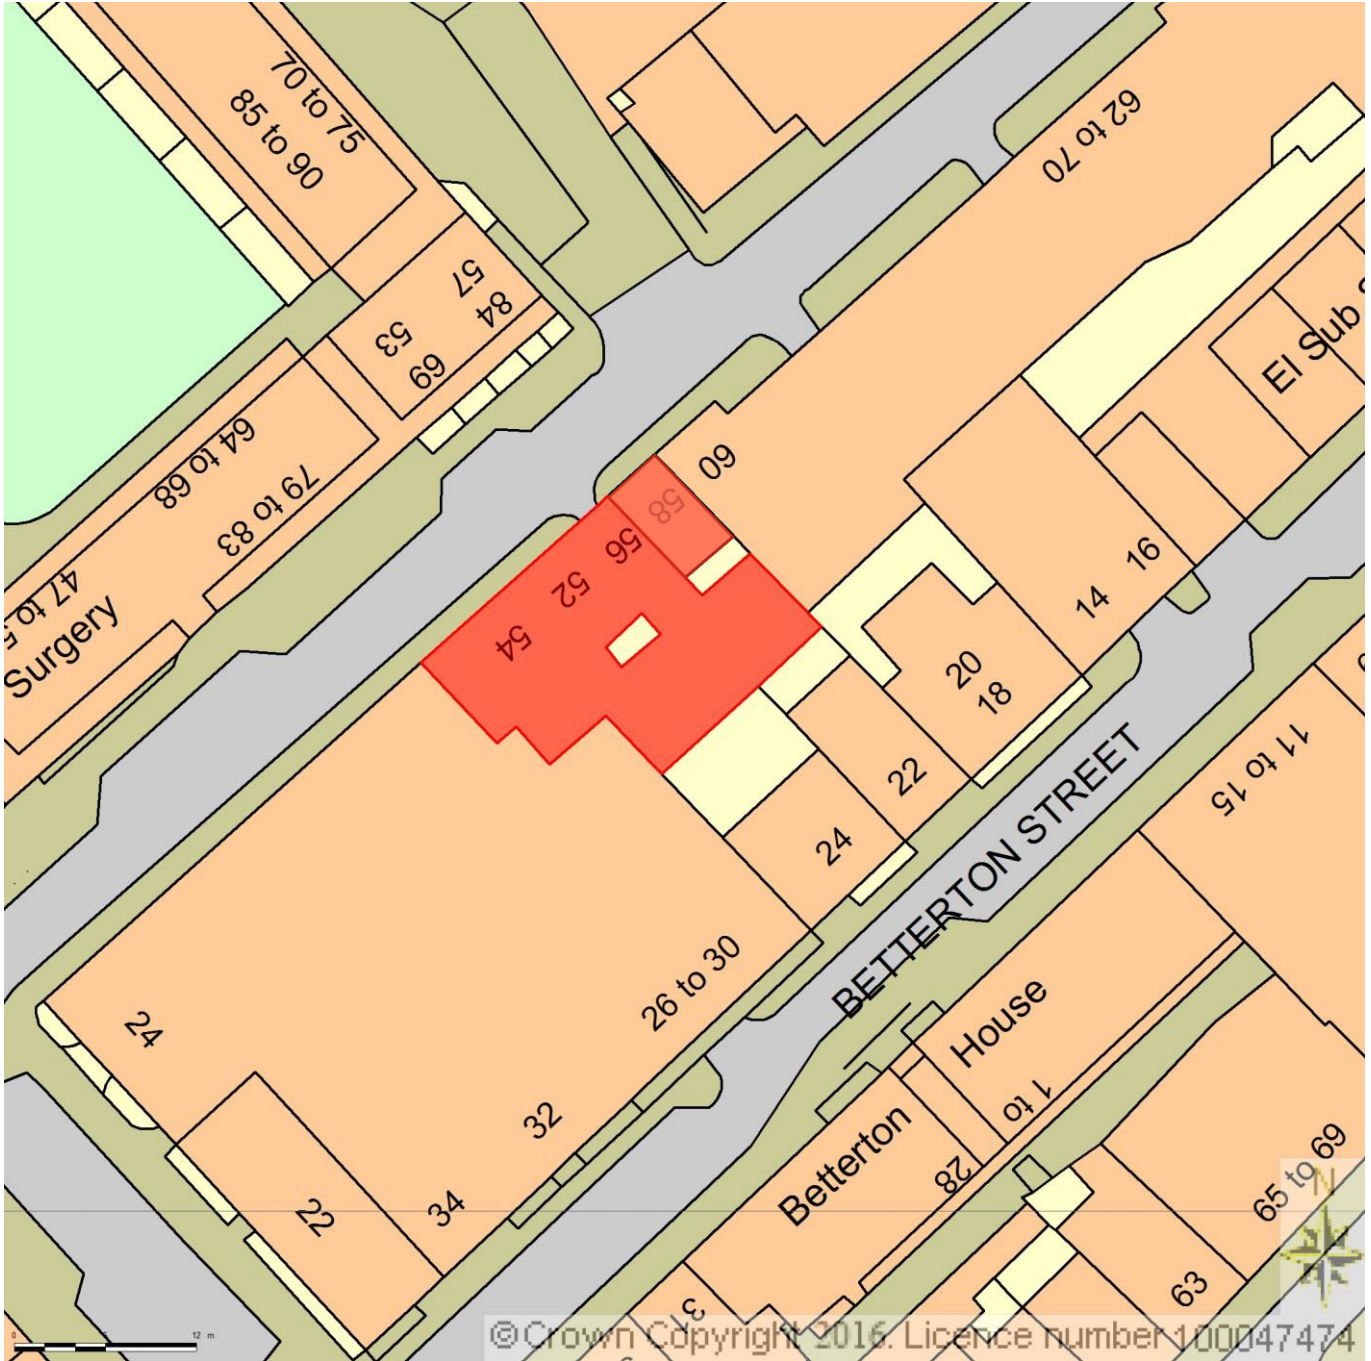

BLOCK/SITE PLAN  
AREA 90m x 90m  
SCALE 1:500 on A4  
CENTRE COORDINATES: 530252, 181235

Supplied by Streetwise Maps Ltd  
[www.streetwise.net](http://www.streetwise.net)  
Licence No: 100047474  
16/05/2016 11:34:38