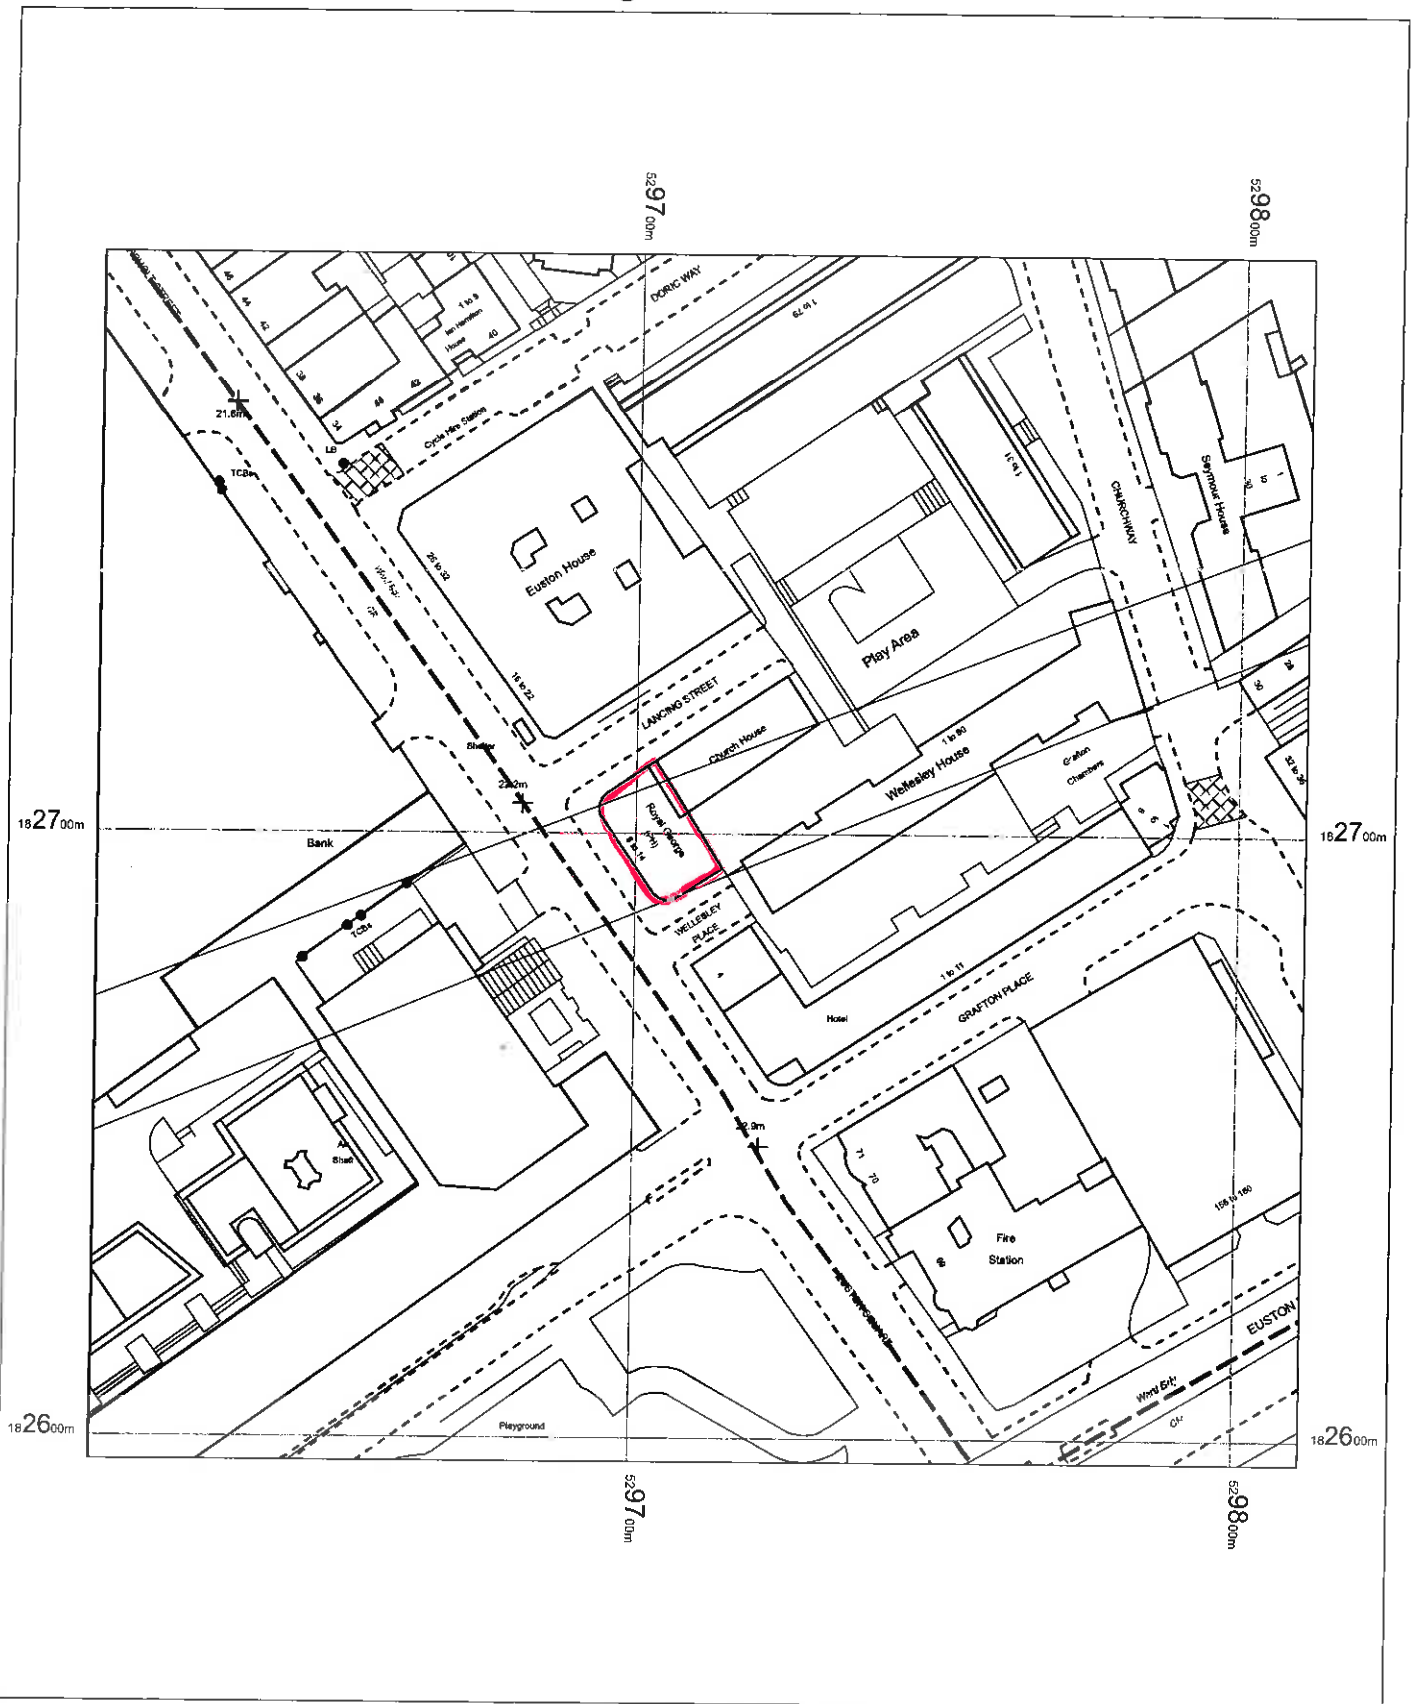

Royal George London NW1 1DG

OS MasterMap 1250/2500/10000 scale
11 July 2016, ID: CM-00544040
www.centremapslive.co.uk
1:1250 scale print at A4, Centre: 529711 E, 182696 N
©Crown Copyright and database rights 2016 OS
100019980