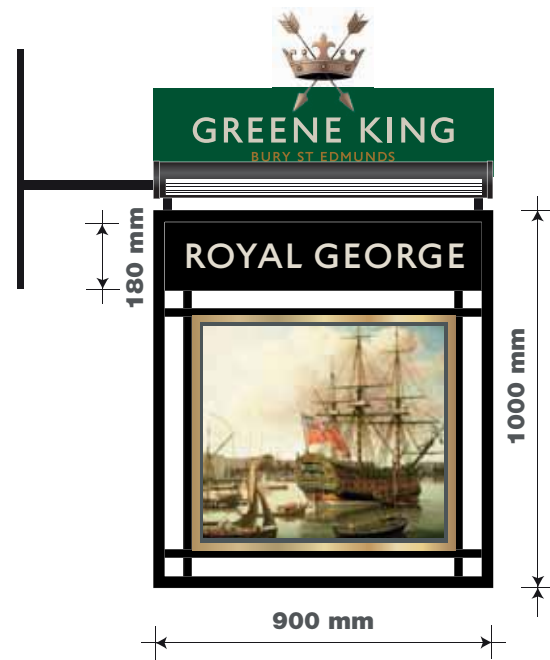

ITEM 01 (Qty 1)

Refurbish the existing pictorial sign.
Remove the 'Taylor Walker'
plaque and add a new GK header.
Scale 1:20

ITEM 03A & 03B (Qty 2)

Brass A3 display area
back lit LED menu case
Scale 1:10

Sign colours

GK Green Pantone 3435	GK Stone Pantone 7527
GK Bronze Pantone 875	RAL 9002
Black	Brass

typefaces

house name St Edmunds Sans
secondary text Mercury Text Regular

ITEM 04A & 04B (Qty 2)

Brass plaque with Crown
& arrow + coach line in black.
Scale 1:10

GREENE KING.
ROYAL GEORGE
8-14 EVERSOLT ST
EUSTON
LONDON
NW1 1DG

121276
11/07/16 - KA

Scale 1:200 @ A3
Licence BLK 2300001

0 1 2 3 4 5 6 7 8 9 10m

GREENE KING.
ROYAL GEORGE
8-14 EVERSOLT ST
EUSTON
LONDON
NW1 1DG