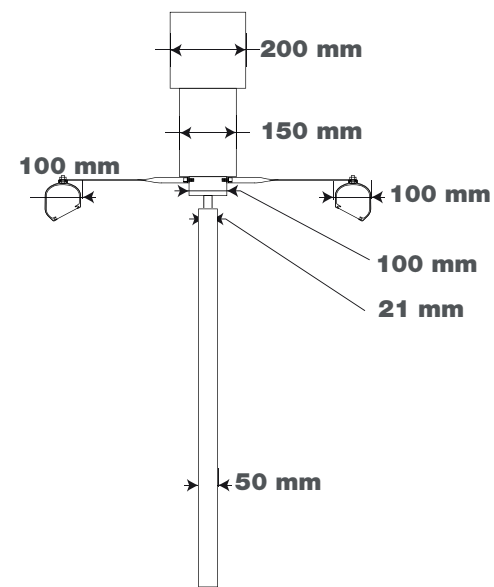

ITEM 01 (Qty 1)

Refurbish the existing pictorial sign.
Remove the 'Taylor Walker'
plaque and add a new GK header.
Scale 1:20

ITEM 03A & 03B (Qty 2)

Brass A3 display area
back lit LED menu case
Scale 1:10

GREENE KING.
ROYAL GEORGE
8-14 EVERSOLT ST
EUSTON
LONDON
NW1 1DG

121276
11/07/16 - KA

Scale 1:200 @ A3
Licence BLK 2300001

0 1 2 3 4 5 6 7 8 9 10m

GREENE KING.
ROYAL GEORGE
8-14 EVERSOLT ST
EUSTON
LONDON
NW1 1DG