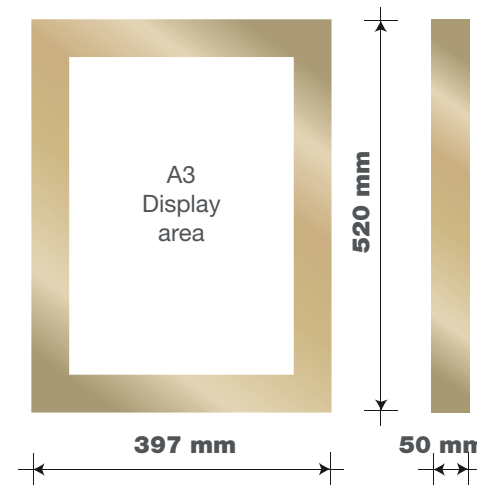

ITEM 01 (Qty 1)

Refurbish the existing pictorial sign.
Remove the 'Taylor Walker'
plaque and add a new GK header.
Scale 1:20

ITEM 03A & 03B (Qty 2)

Brass A3 display area
back lit LED menu case
Scale 1:10

Sign colours

GK Green Pantone 3435	GK Stone Pantone 7527
GK Bronze Pantone 875	RAL 9002
Black	Brass

typefaces

house name St Edmunds Sans
secondary text Mercury Text Regular

ITEM 04A & 04B (Qty 2)

Brass plaque with Crown
& arrow + coach line in black.
Scale 1:10

GREENE KING.
ROYAL GEORGE
8-14 EVERSOLT ST
EUSTON
LONDON
NW1 1DG

121276
11/07/16 - KA

Scale 1:200 @ A3
Licence BLK 2300001

0 1 2 3 4 5 6 7 8 9 10m

GREENE KING.
ROYAL GEORGE
8-14 EVERSOLT ST
EUSTON
LONDON
NW1 1DG