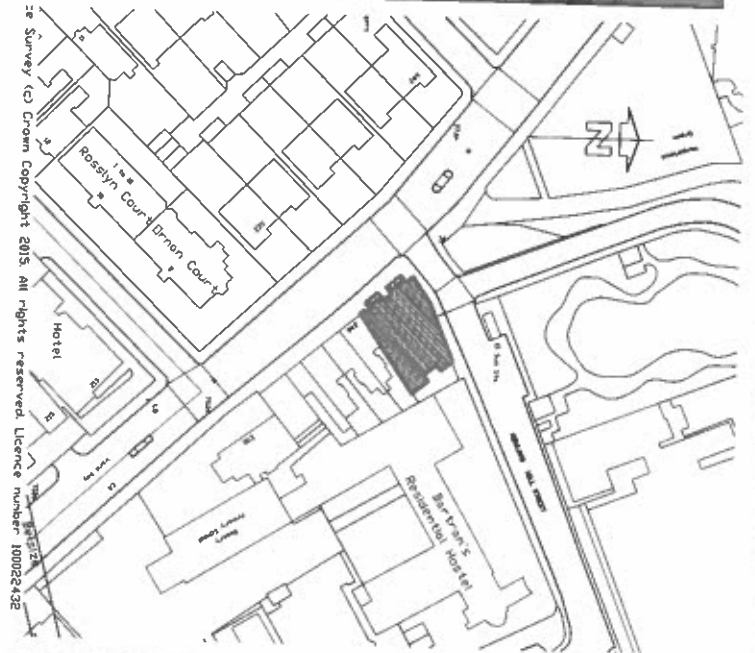

The George Haverstock Hill

Tables & Chairs

Location Plan 1:1250

Date 28.04.15

PembrookDesign
 Sumner House, Horsecroft Road, The Pines, Harlow, Essex, C1119 5BN
 Tel: 01279 433869 Fax: 01279 433568

Project: **The George**
 250 Haverstock Hill, London NW3 2AE