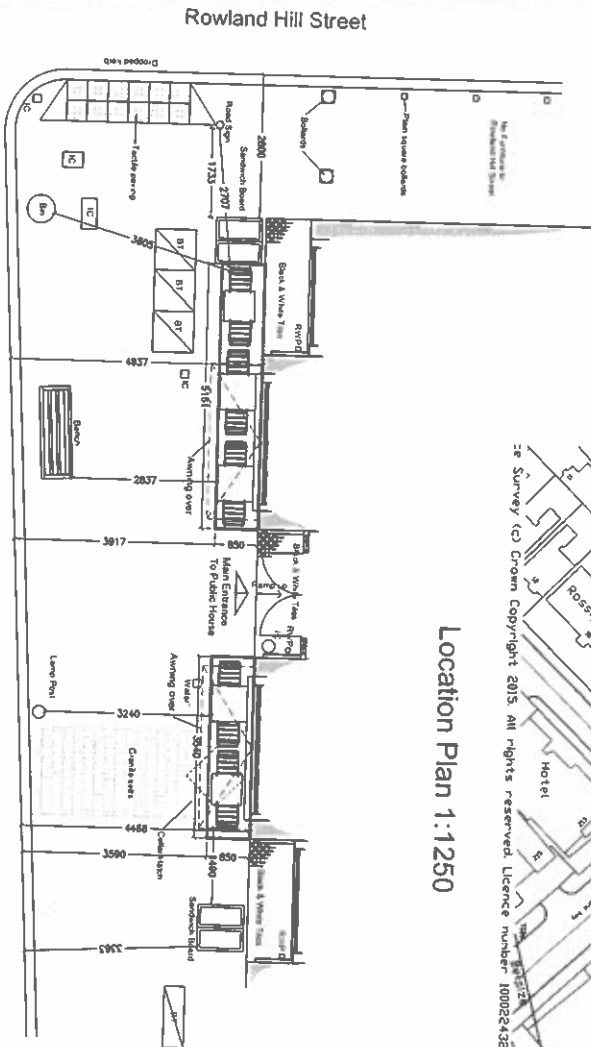

The George Haverstock Hill

Tables & Chairs

Location Plan 1:1250

Date 28.04.15

PembrookDesign
 Sumner House, Horsecroft Road, The Pines, Harlow, Essex, C1119 5BN
 Tel: 01279 433869 Fax: 01279 433568

Project: **The George**
 250 Haverstock Hill, London NW3 2AE

Scale: 1:100 @A3	Drawing Number: 2923-01	Rev: A
------------------------	----------------------------	-----------

NOTE: CONTRACTORS ARE TO CHECK ALL SIZES AND DIMENSIONS BEFORE SETTING OUT AND ANY DISCREPANCIES TO BE REPORTED AND RESOLVED BY THE SITE SPECIFIC PROJECT DESIGNER, BUILDERS AND RESPECTIVE AGENTS.