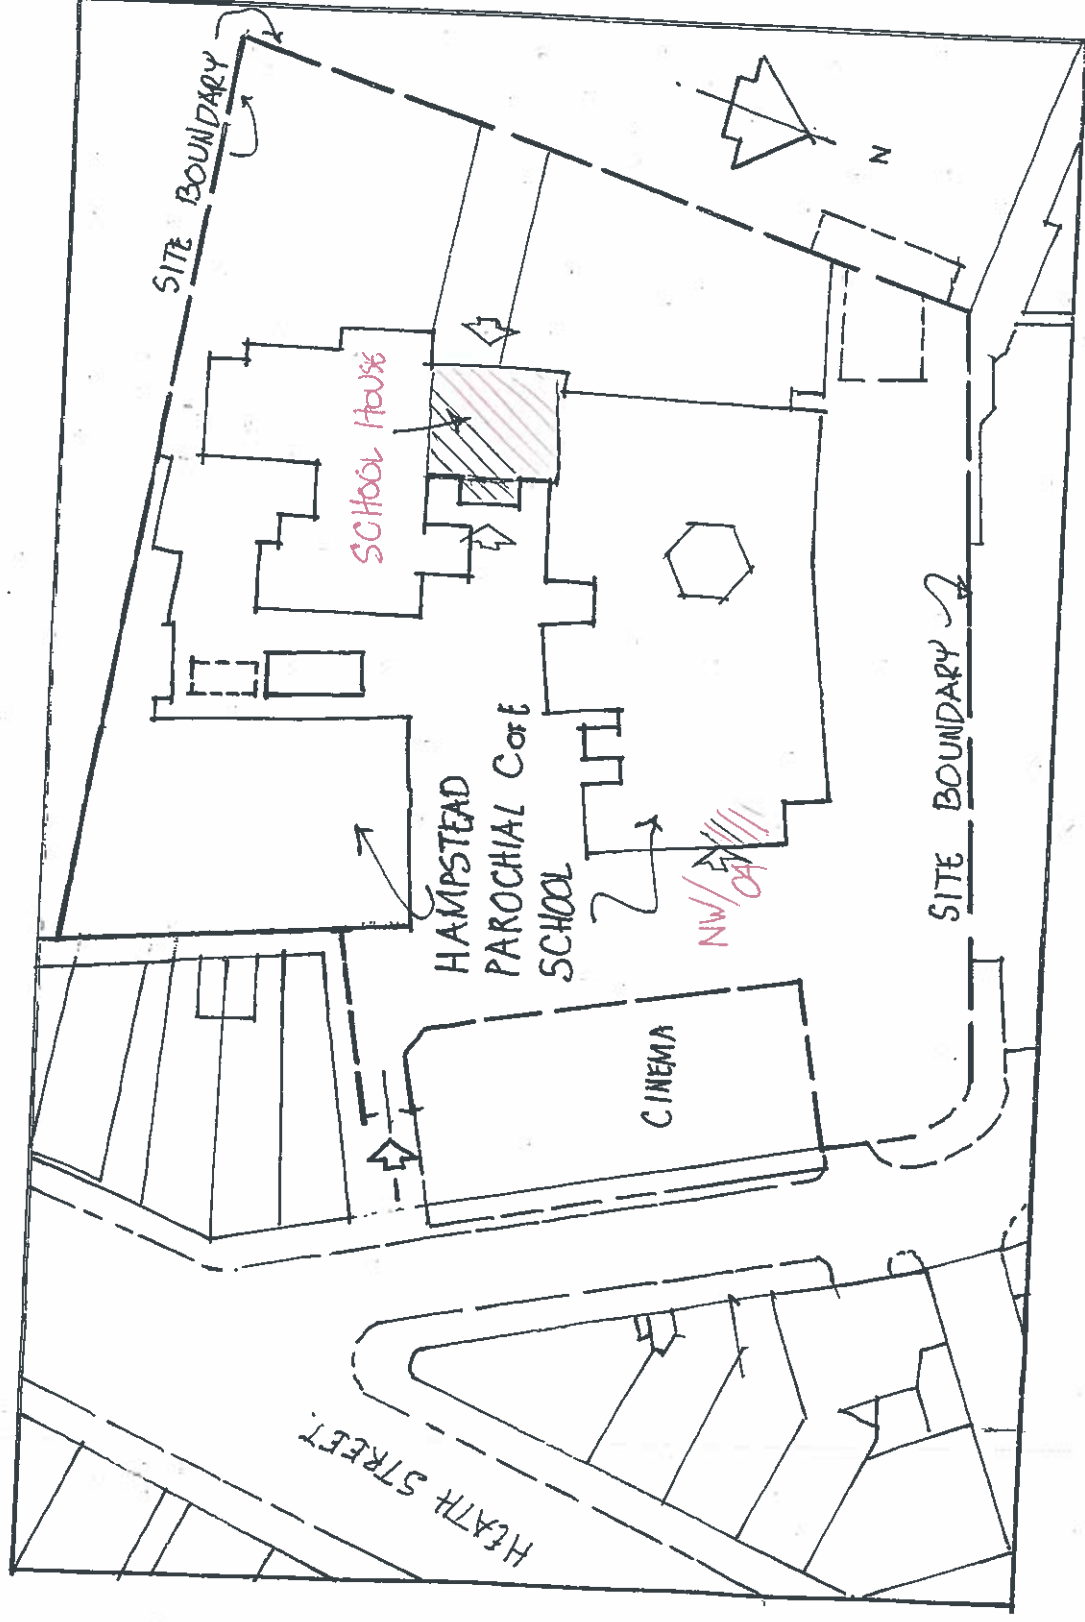

PROPOSED NEW WINDOWS TO SCHOOL HOUSE

DRG NO. **NW: 01**
(REG NO 1 OF 5)

SITE PLAN : 1:500

LOCATION PLAN : 1:1250

HAMPSTEAD PAROCHIAL C of E PRIMARY SCHOOL

HOLLY BUSH VALE, HEATH STREET, HAMPSTEAD, LONDON, NW3 6TX. / MAY-2016