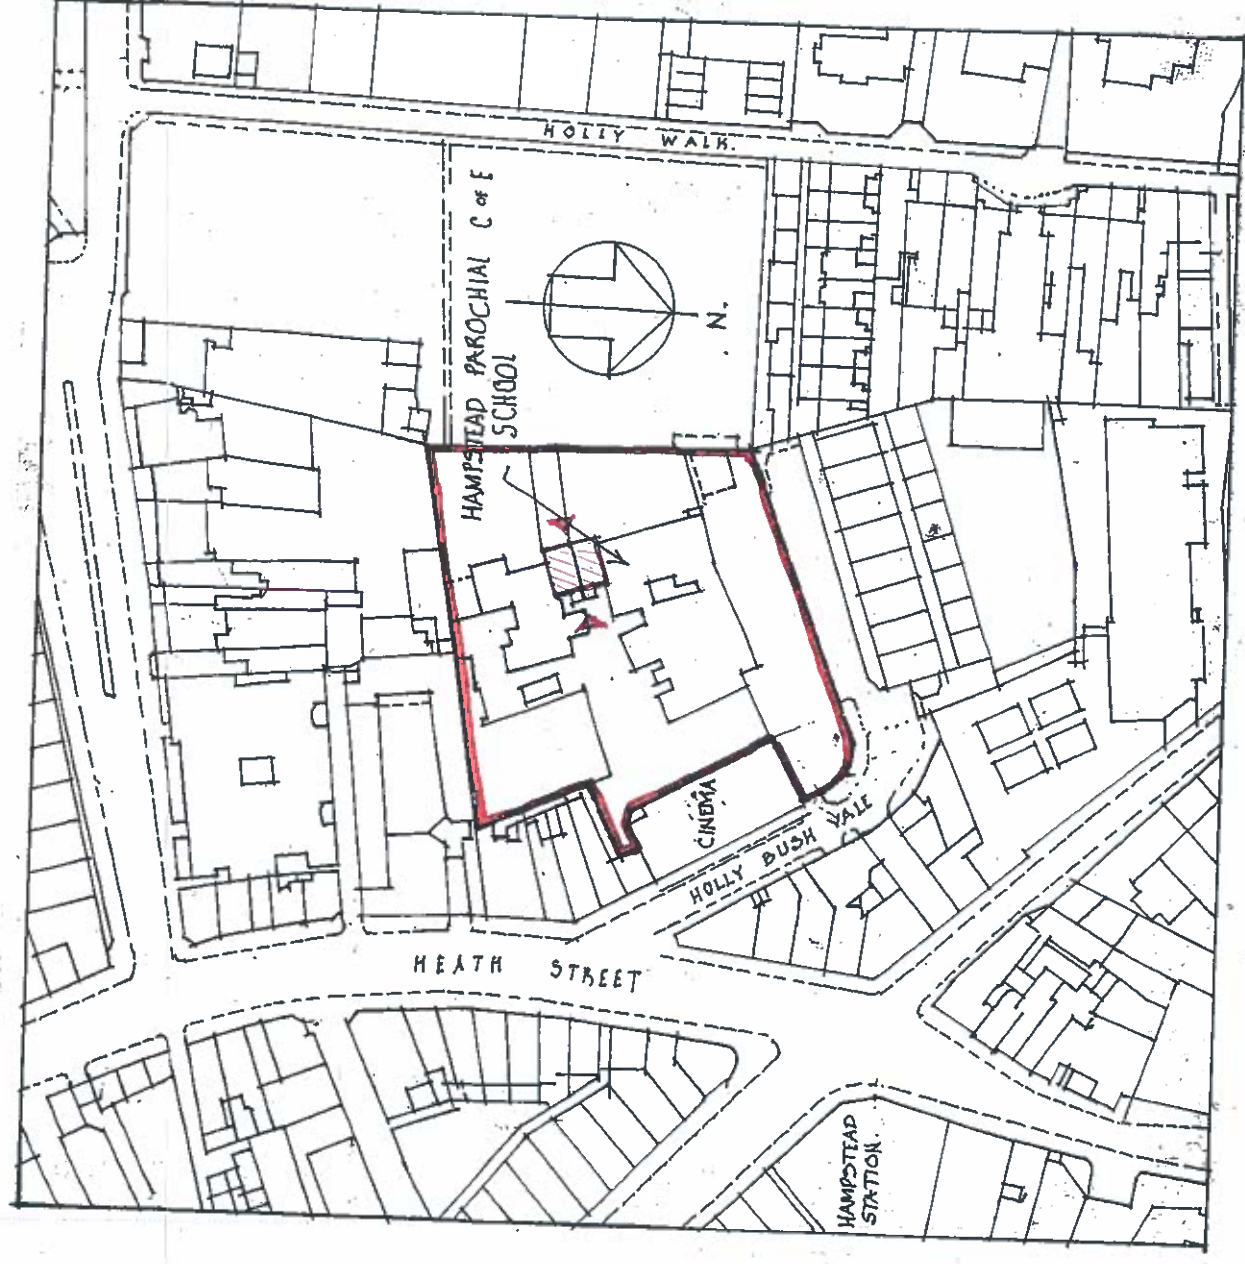

PROPOSED NEW WINDOWS TO SCHOOL HOUSE

DRG NO. **NW: 01**
(REG NO 1 OF 5)

SITE PLAN : 1:500

LOCATION PLAN : 1:1250

HAMPSTEAD PAROCHIAL C of E PRIMARY SCHOOL

HOLLY BUSH VALE, HEATH STREET, HAMPSTEAD, LONDON, NW3 6TX. / MAY-2016