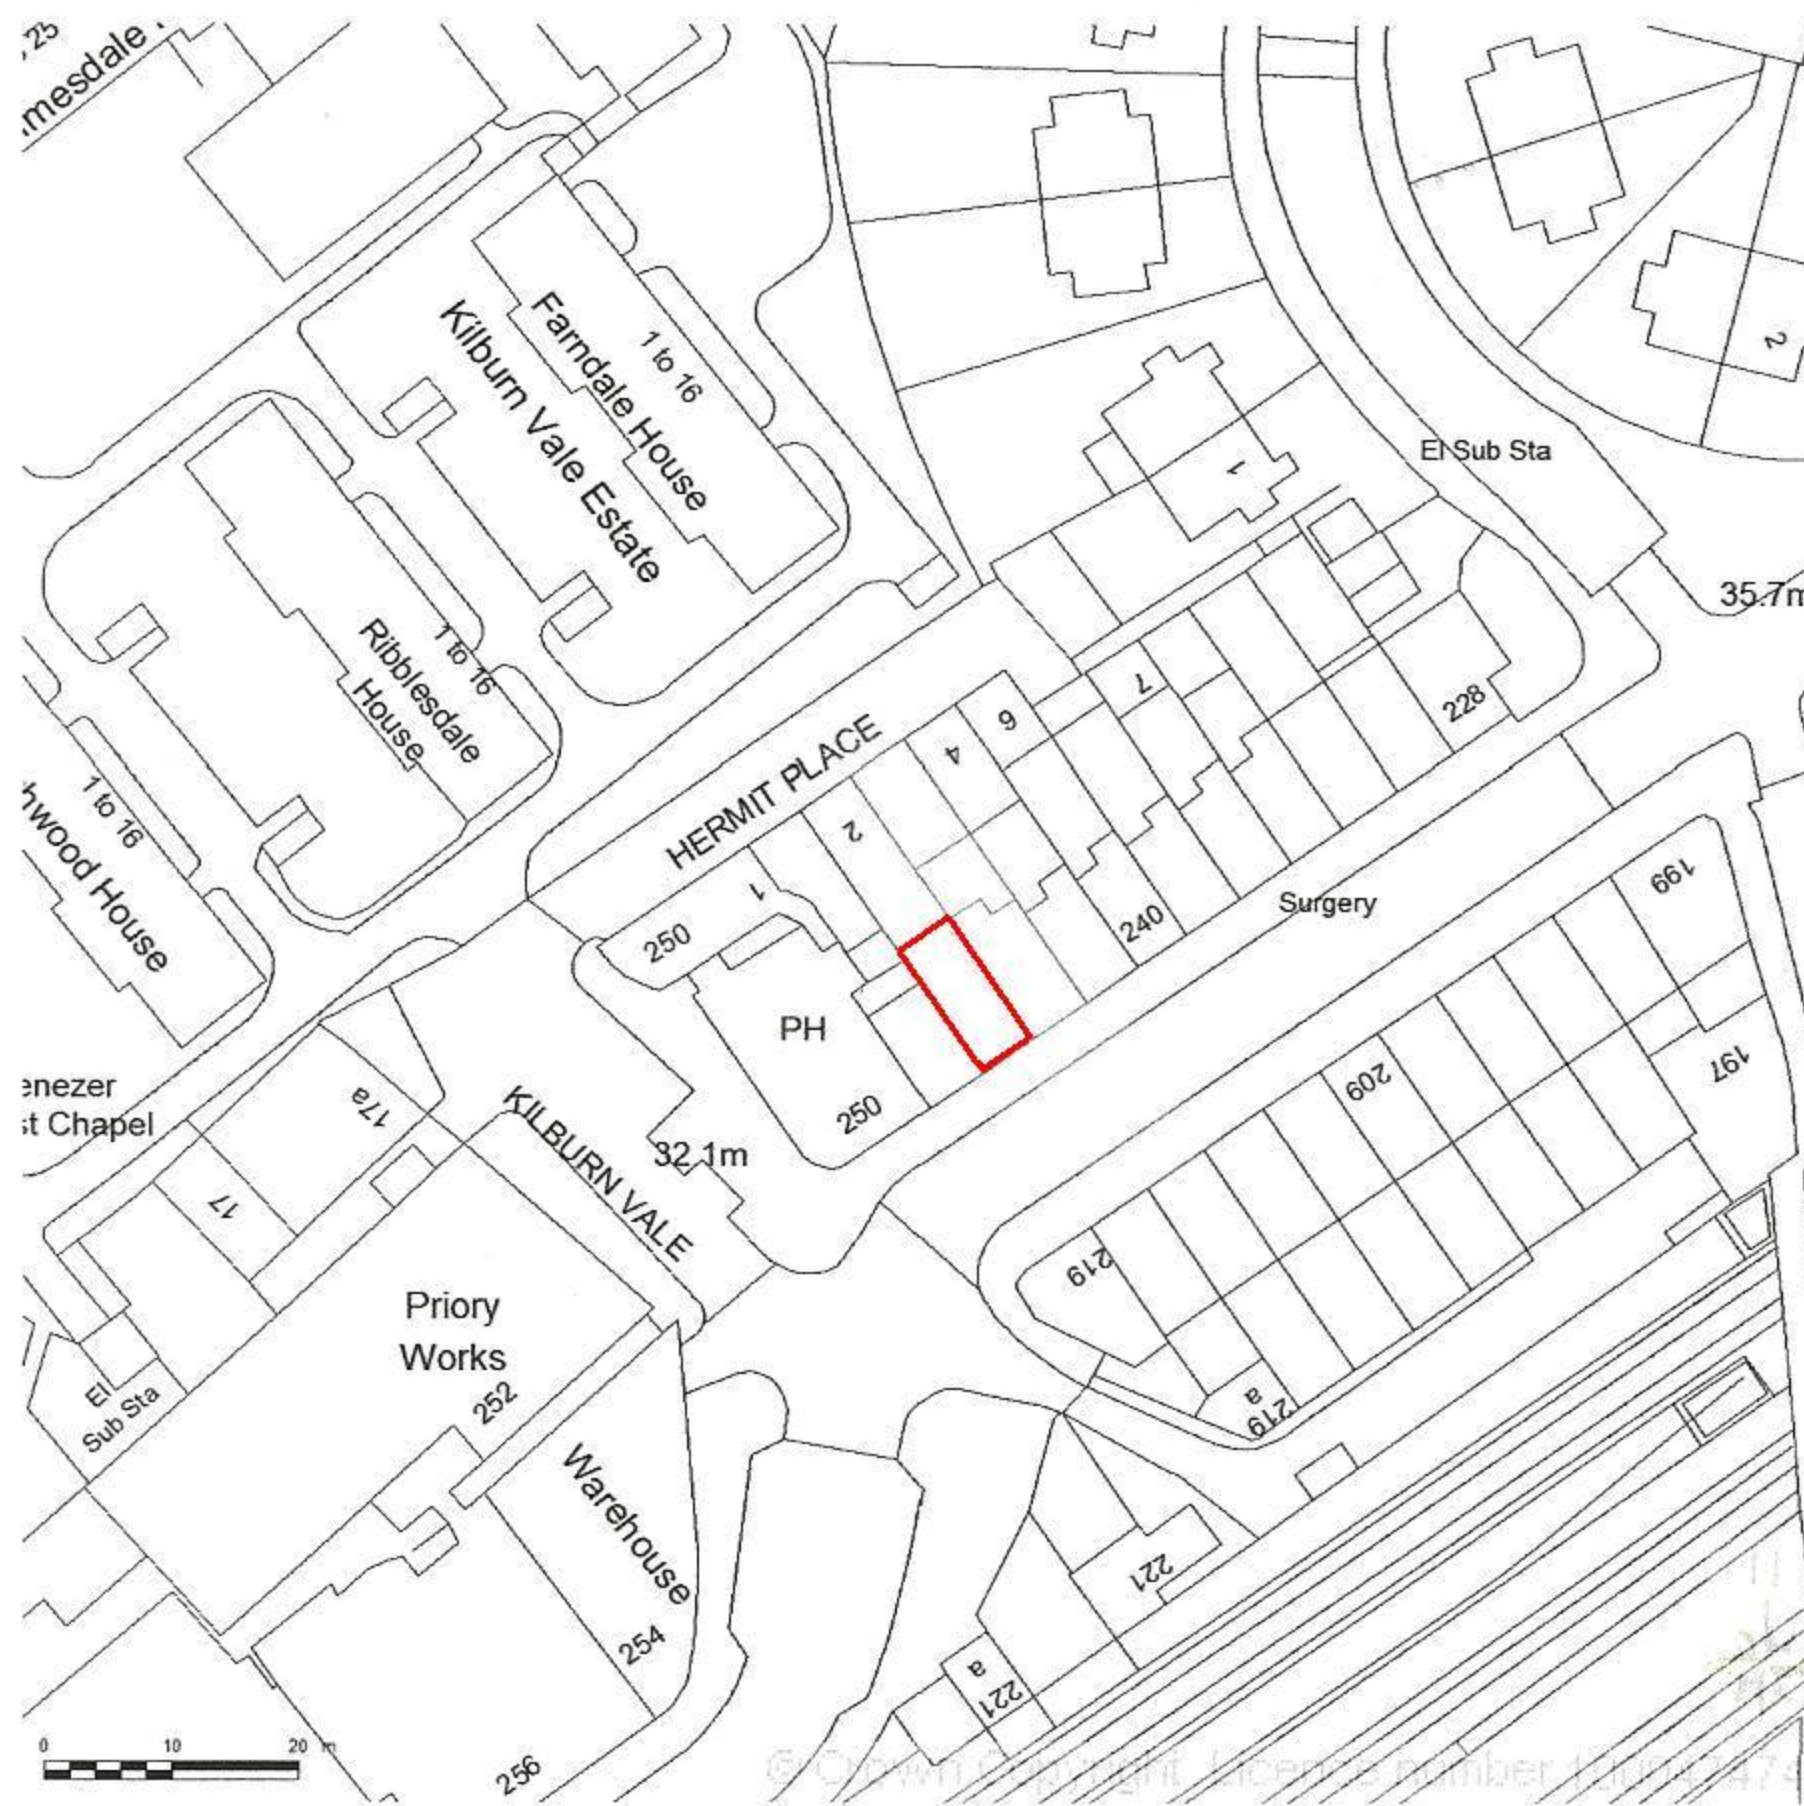

AREA 2 HA  
SCALE: 1:1250  
CENTRE COORDINATES: 525545 , 183729

Supplied by Streetwise Maps Ltd  
[www.streetwise.net](http://www.streetwise.net)  
Licence No: 100047474