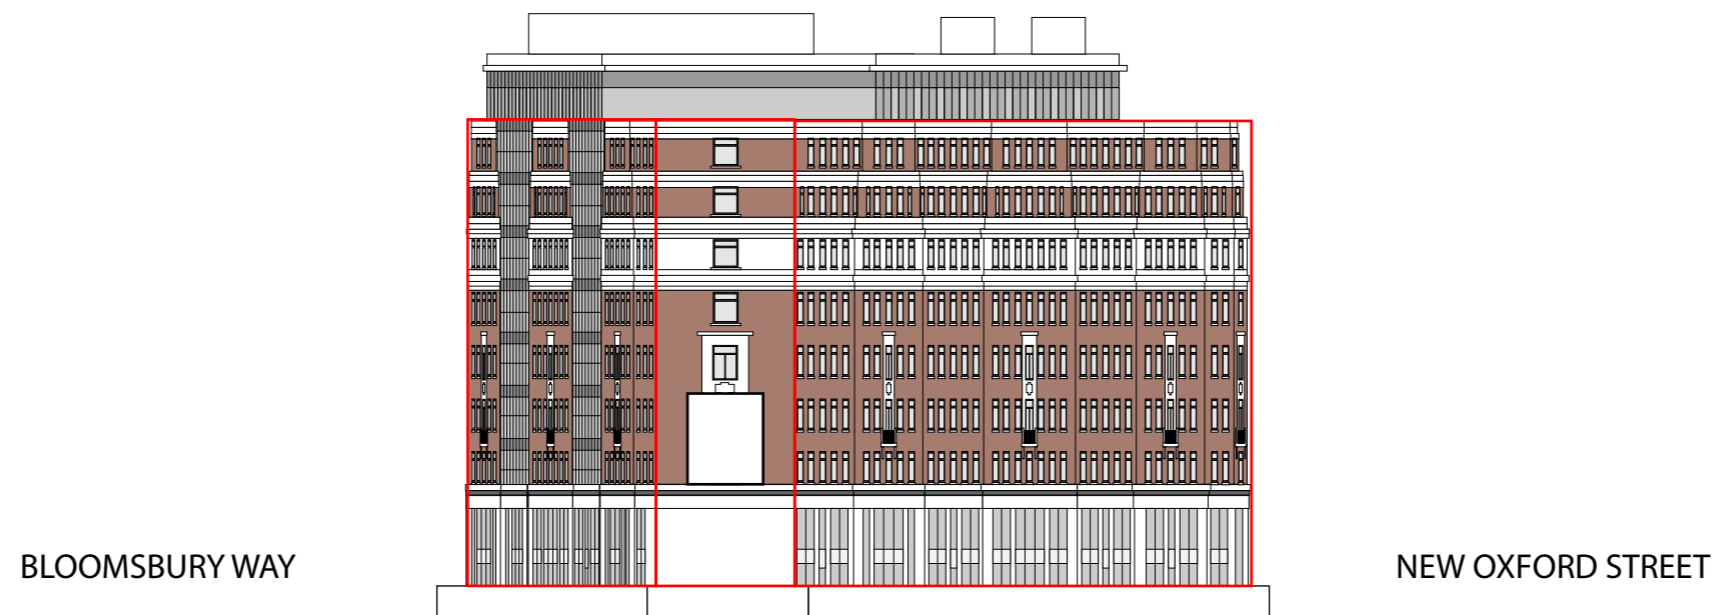

PROPOSED WEST ELEVATION

Scale 1:500@A3

JOB No/ Desc.: St. George's Court, New Oxford Street cnr Bloomsbury Way. London WC1	
Drawing Desc.: Proposed West Elevation	Date : 14 JULY 2016 Scale 1/500@A3
Drawing No.: PY2077-004 rev A	