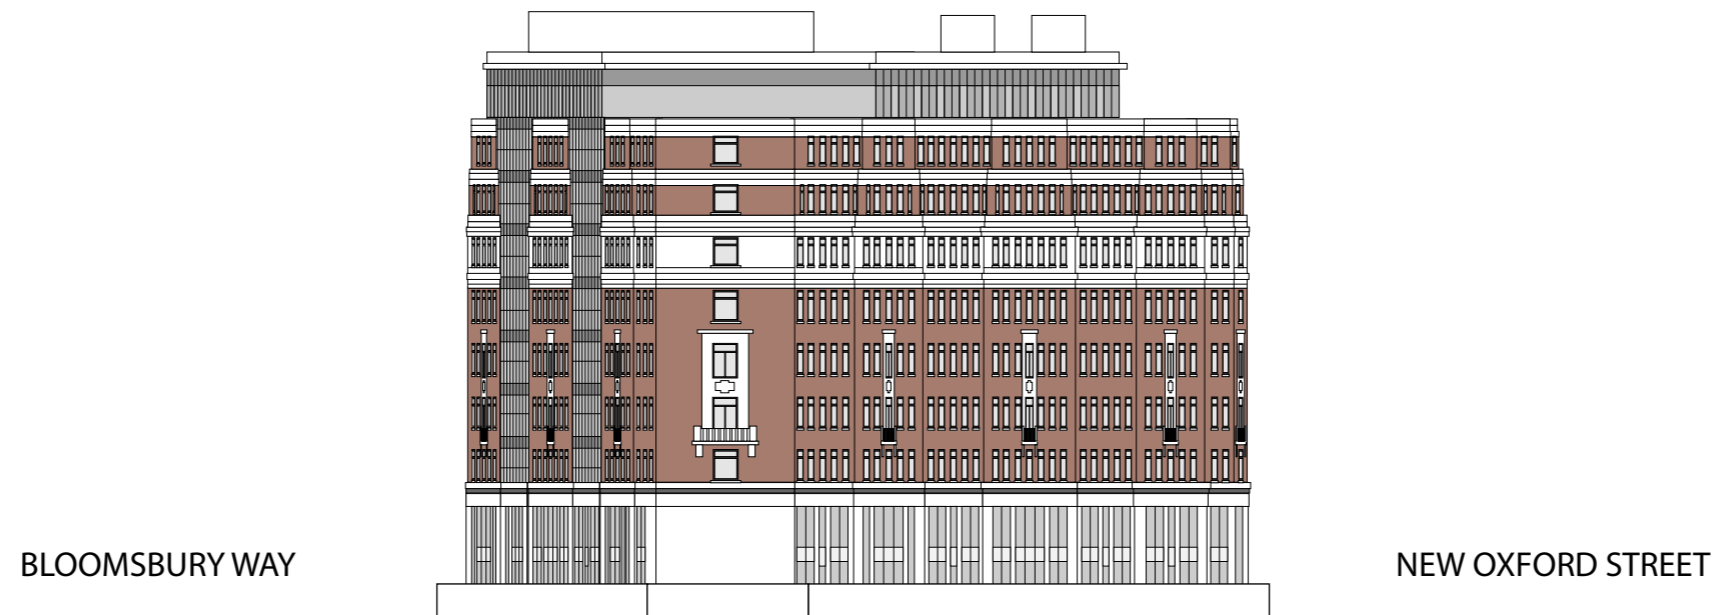

EXISTING WEST ELEVATION

Scale 1:500@A3

JOB No/ Desc.: St. George's Court, New Oxford Street cnr Bloomsbury Way. London WC1	
Drawing Desc.: Existing West Elevation	Date : 14 JULY 2016 Scale 1/500@A3
Drawing No.: PY2077-003 rev A	