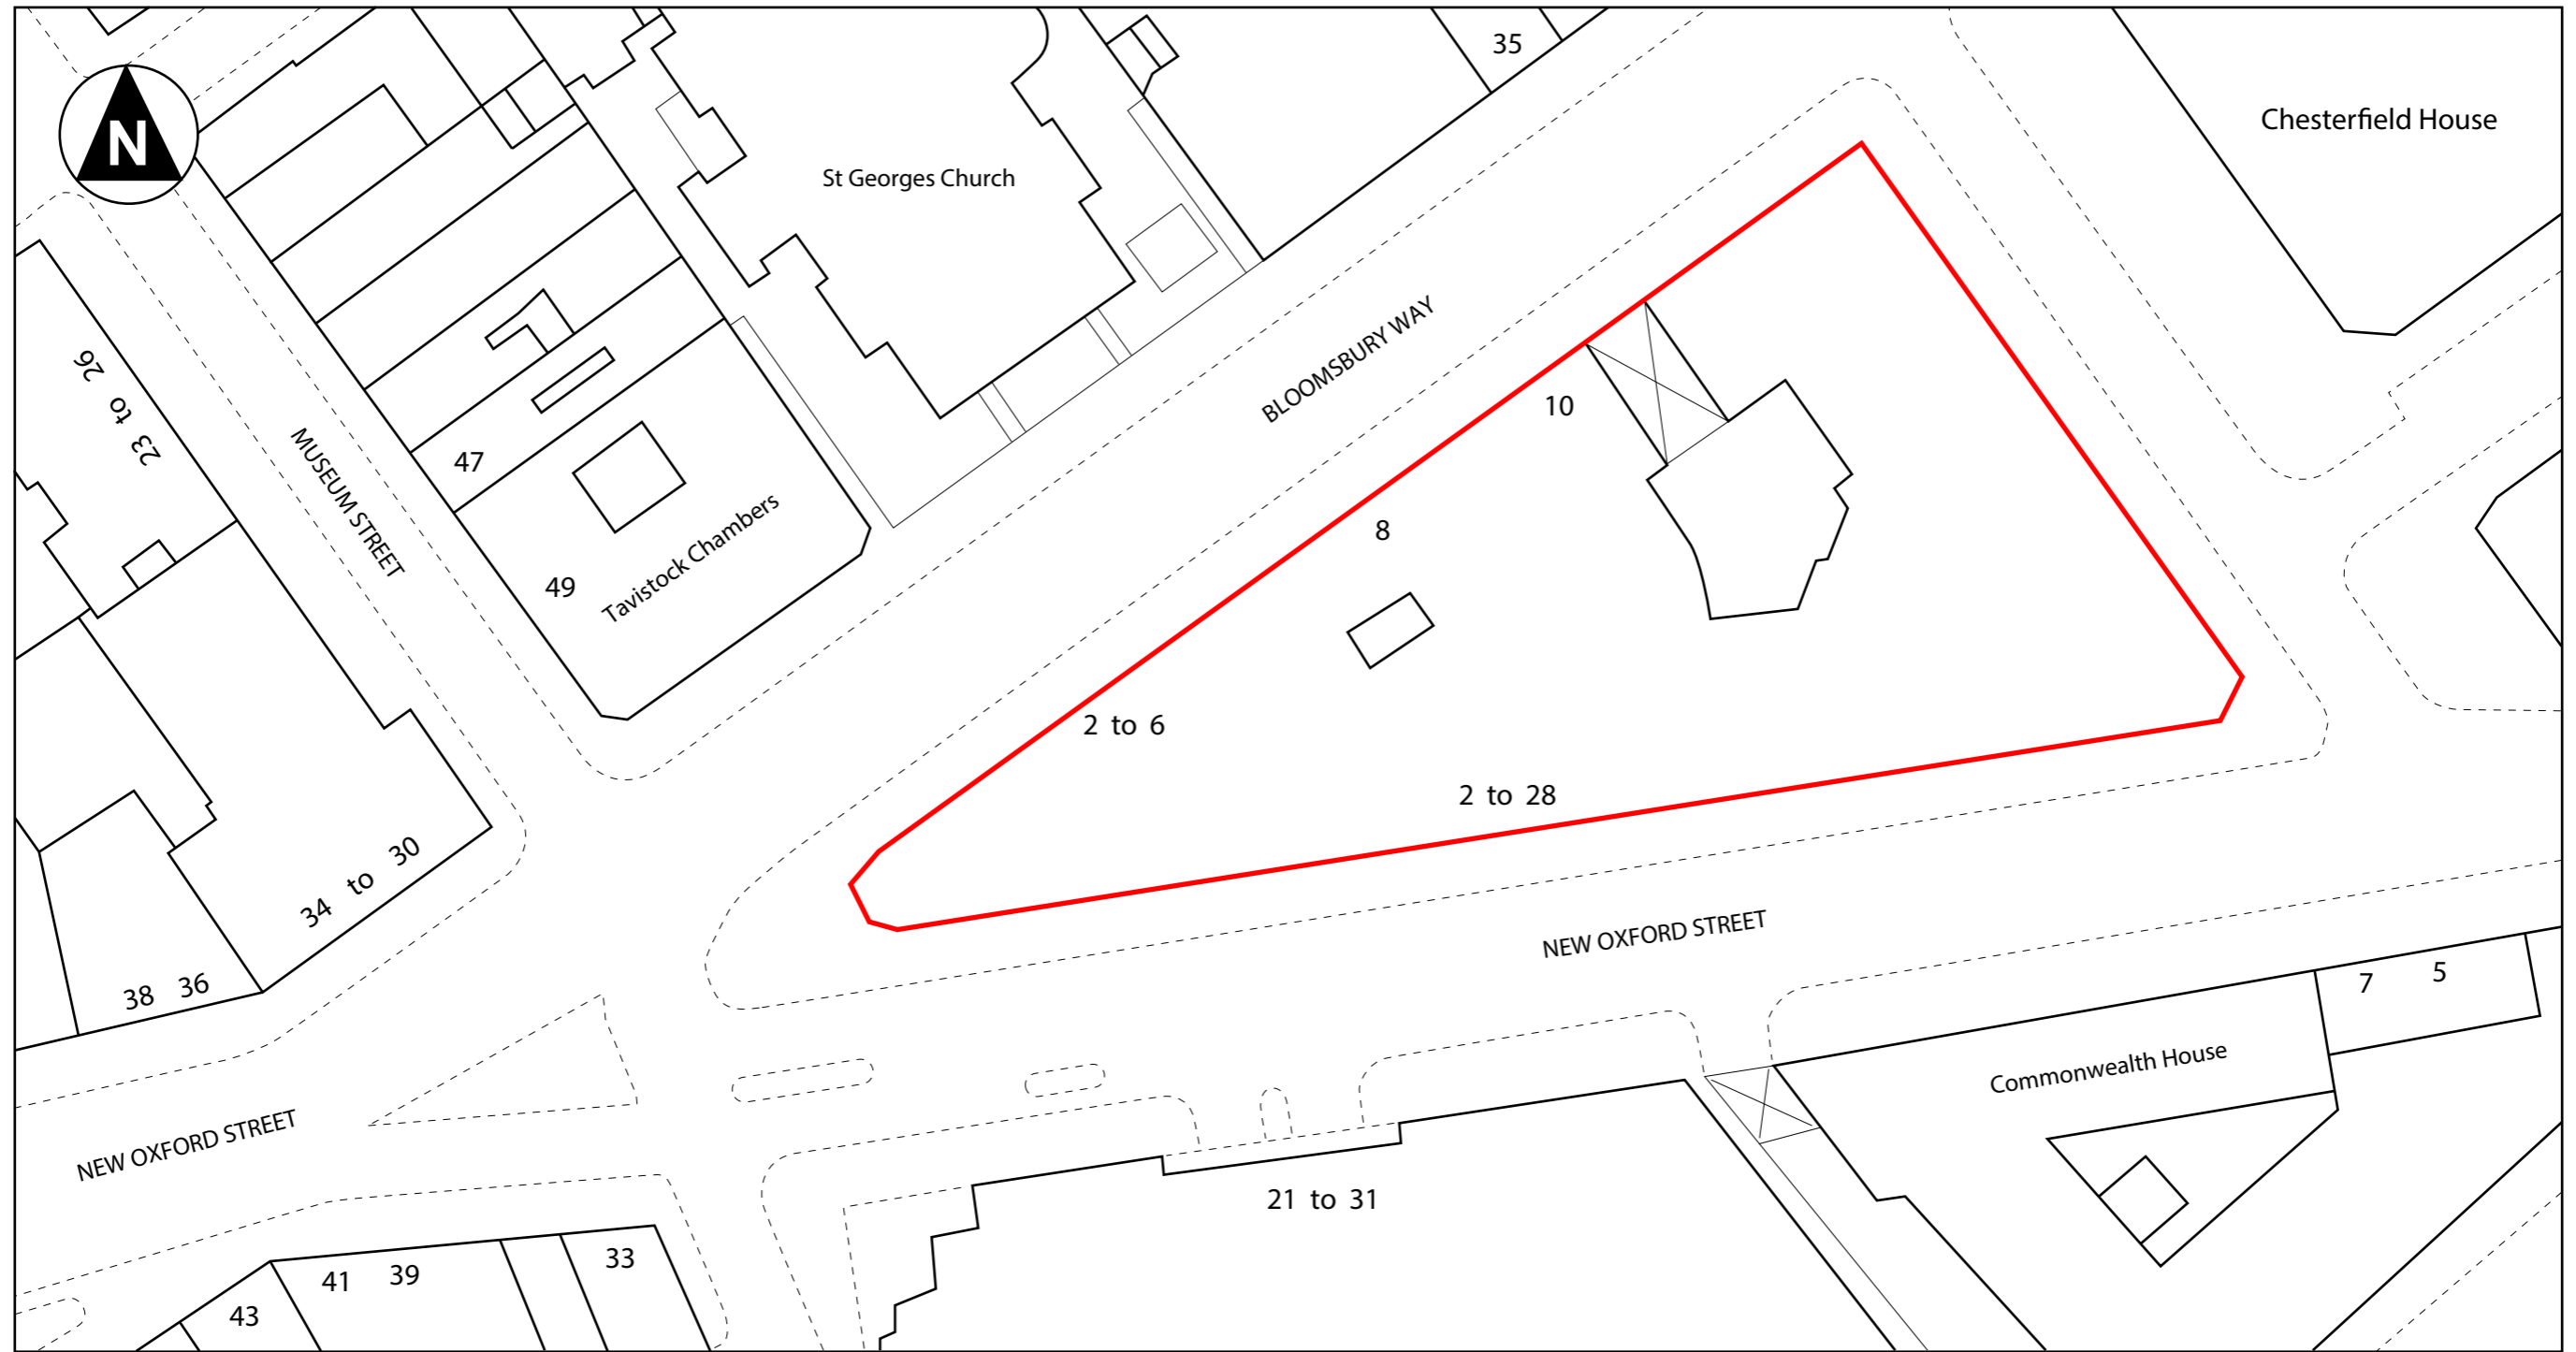

# SITE PLAN

0m 10m 20m 30m

Scale 1:500@A3

JOB No/ Desc.: <b>St. George's Court, New Oxford Street cnr Bloomsbury Way. London WC1</b>	
Drawing Desc.: <b>Site Plan</b>	Date : 14 July 2016
Scale 1/500@A3	Drawing No.: <b>PY2077-002 rev A</b>