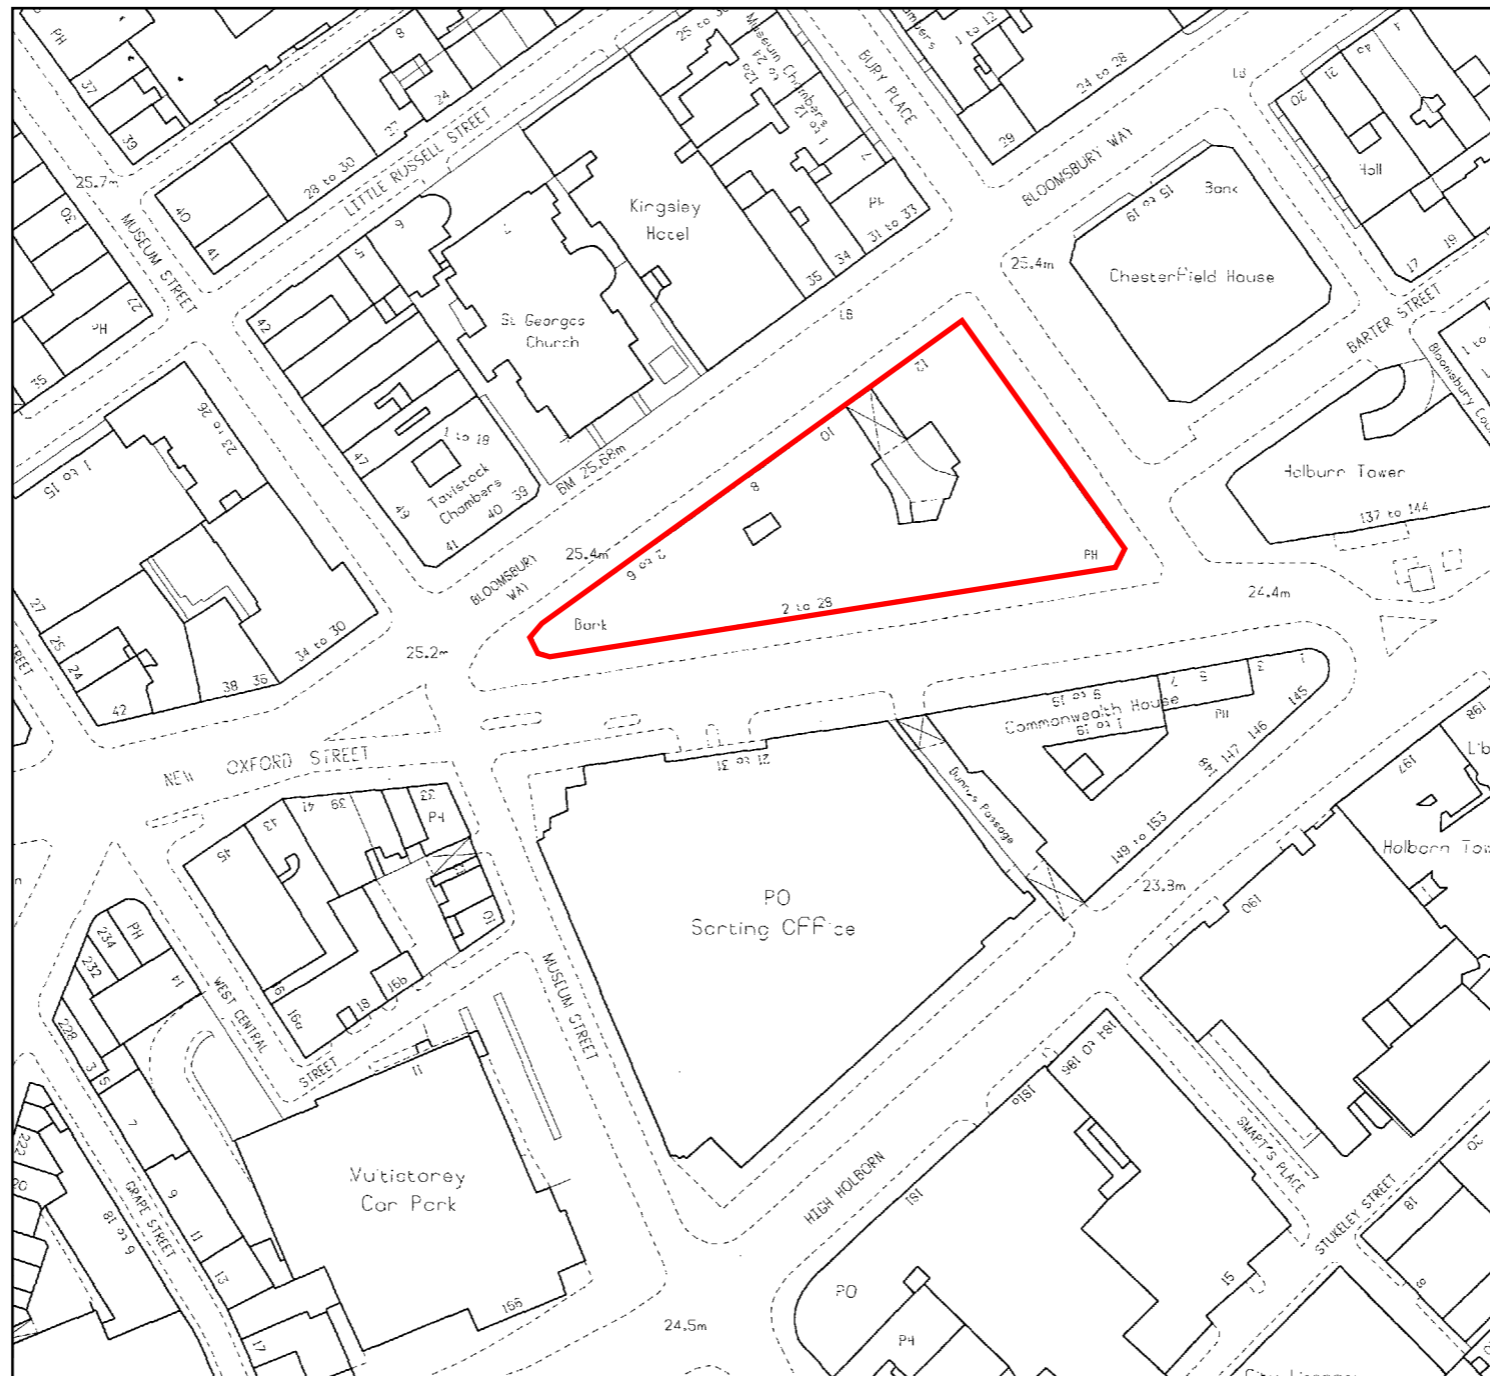

# SITE LOCATION PLAN

0m 20m 40m 60m 80m

Scale 1:1250@A3

JOB No/ Desc.: <b>St. George's Court, New Oxford Street cnr Bloomsbury Way. London WC1</b>	
Drawing Desc.: <b>Site Location Plan</b>	Date : 14 July 2016
	Drawing No.: <b>PY2077-001 rev A</b>
	Scale 1/1250@A3