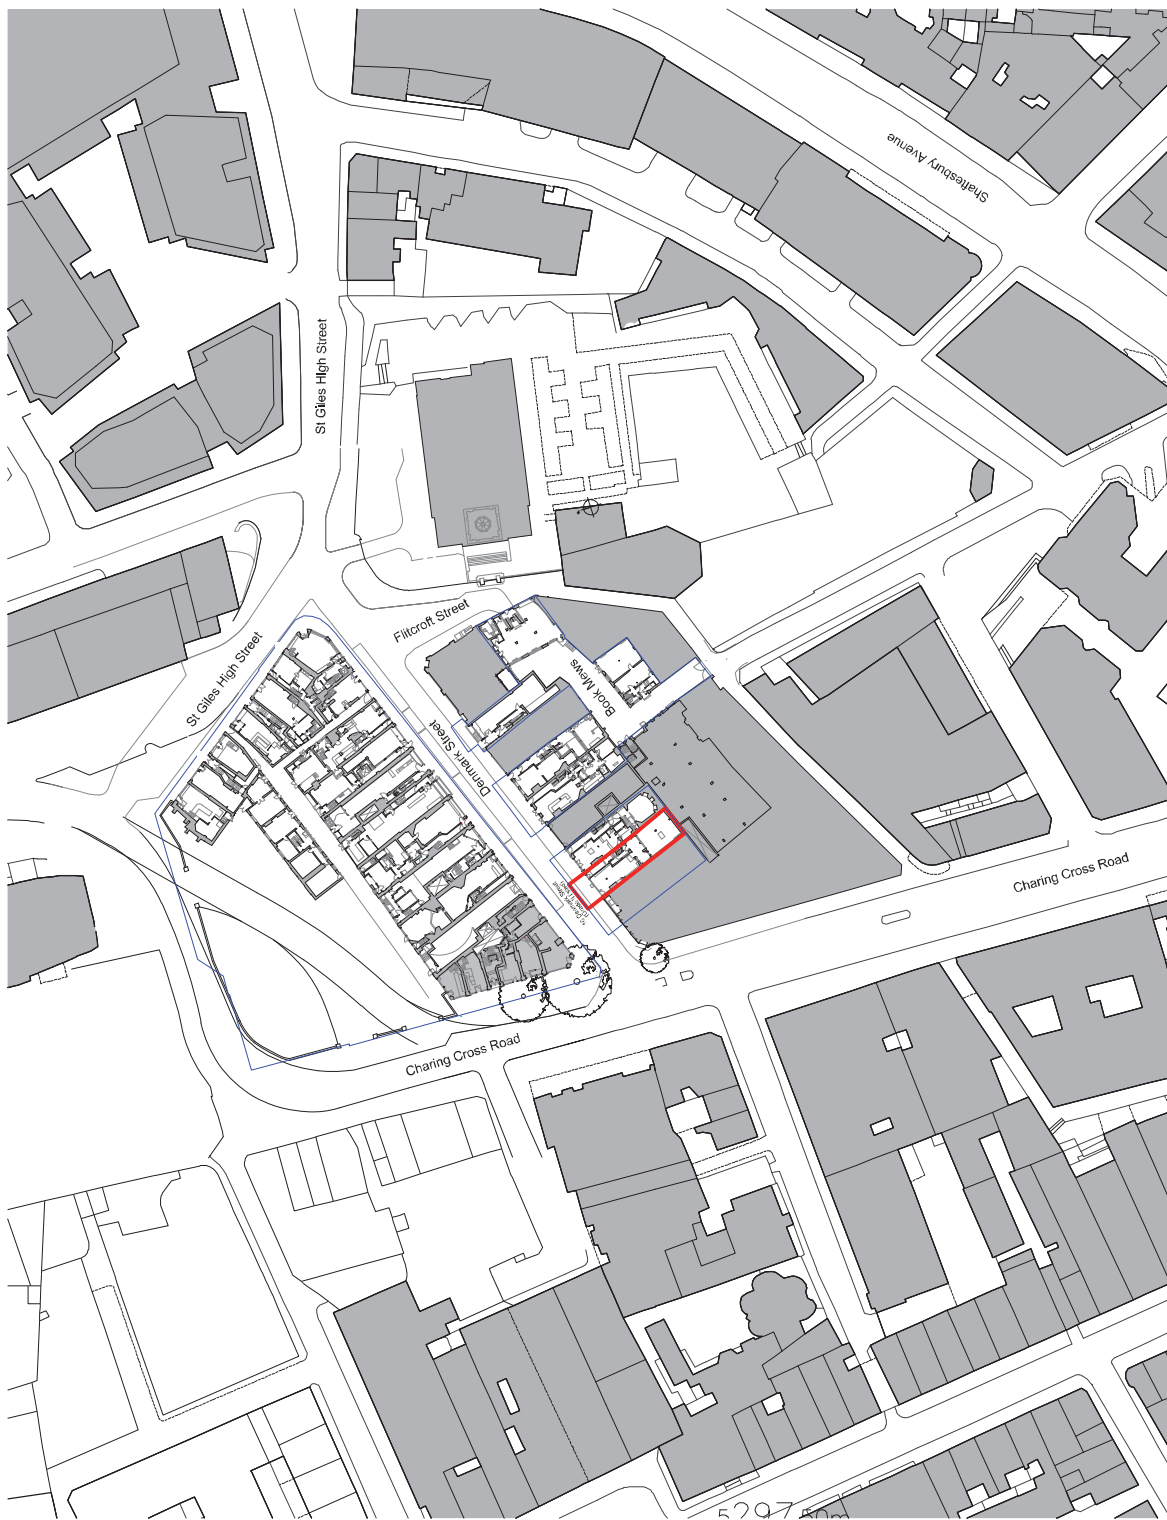

Applicant ownership
 Applicant area

Project	
Client	Consolidated Ltd.
Project	St. Giles Circus - Zone 3
Location	Location Plan
Address	No 10 Denmark Street
Drawn by	140_L_10D(PL-EXPL)00
Checked by	140_L_10D(PL-EXPL)00
Date	15/02/18
Scale	1:500
70 Colchester Street EC1M 6EJ 0203 8202455 07786 97372 www.ica.com	

01
 10 Denmark Street Location Plan
 10D(PL-EXPL)00
 1:500