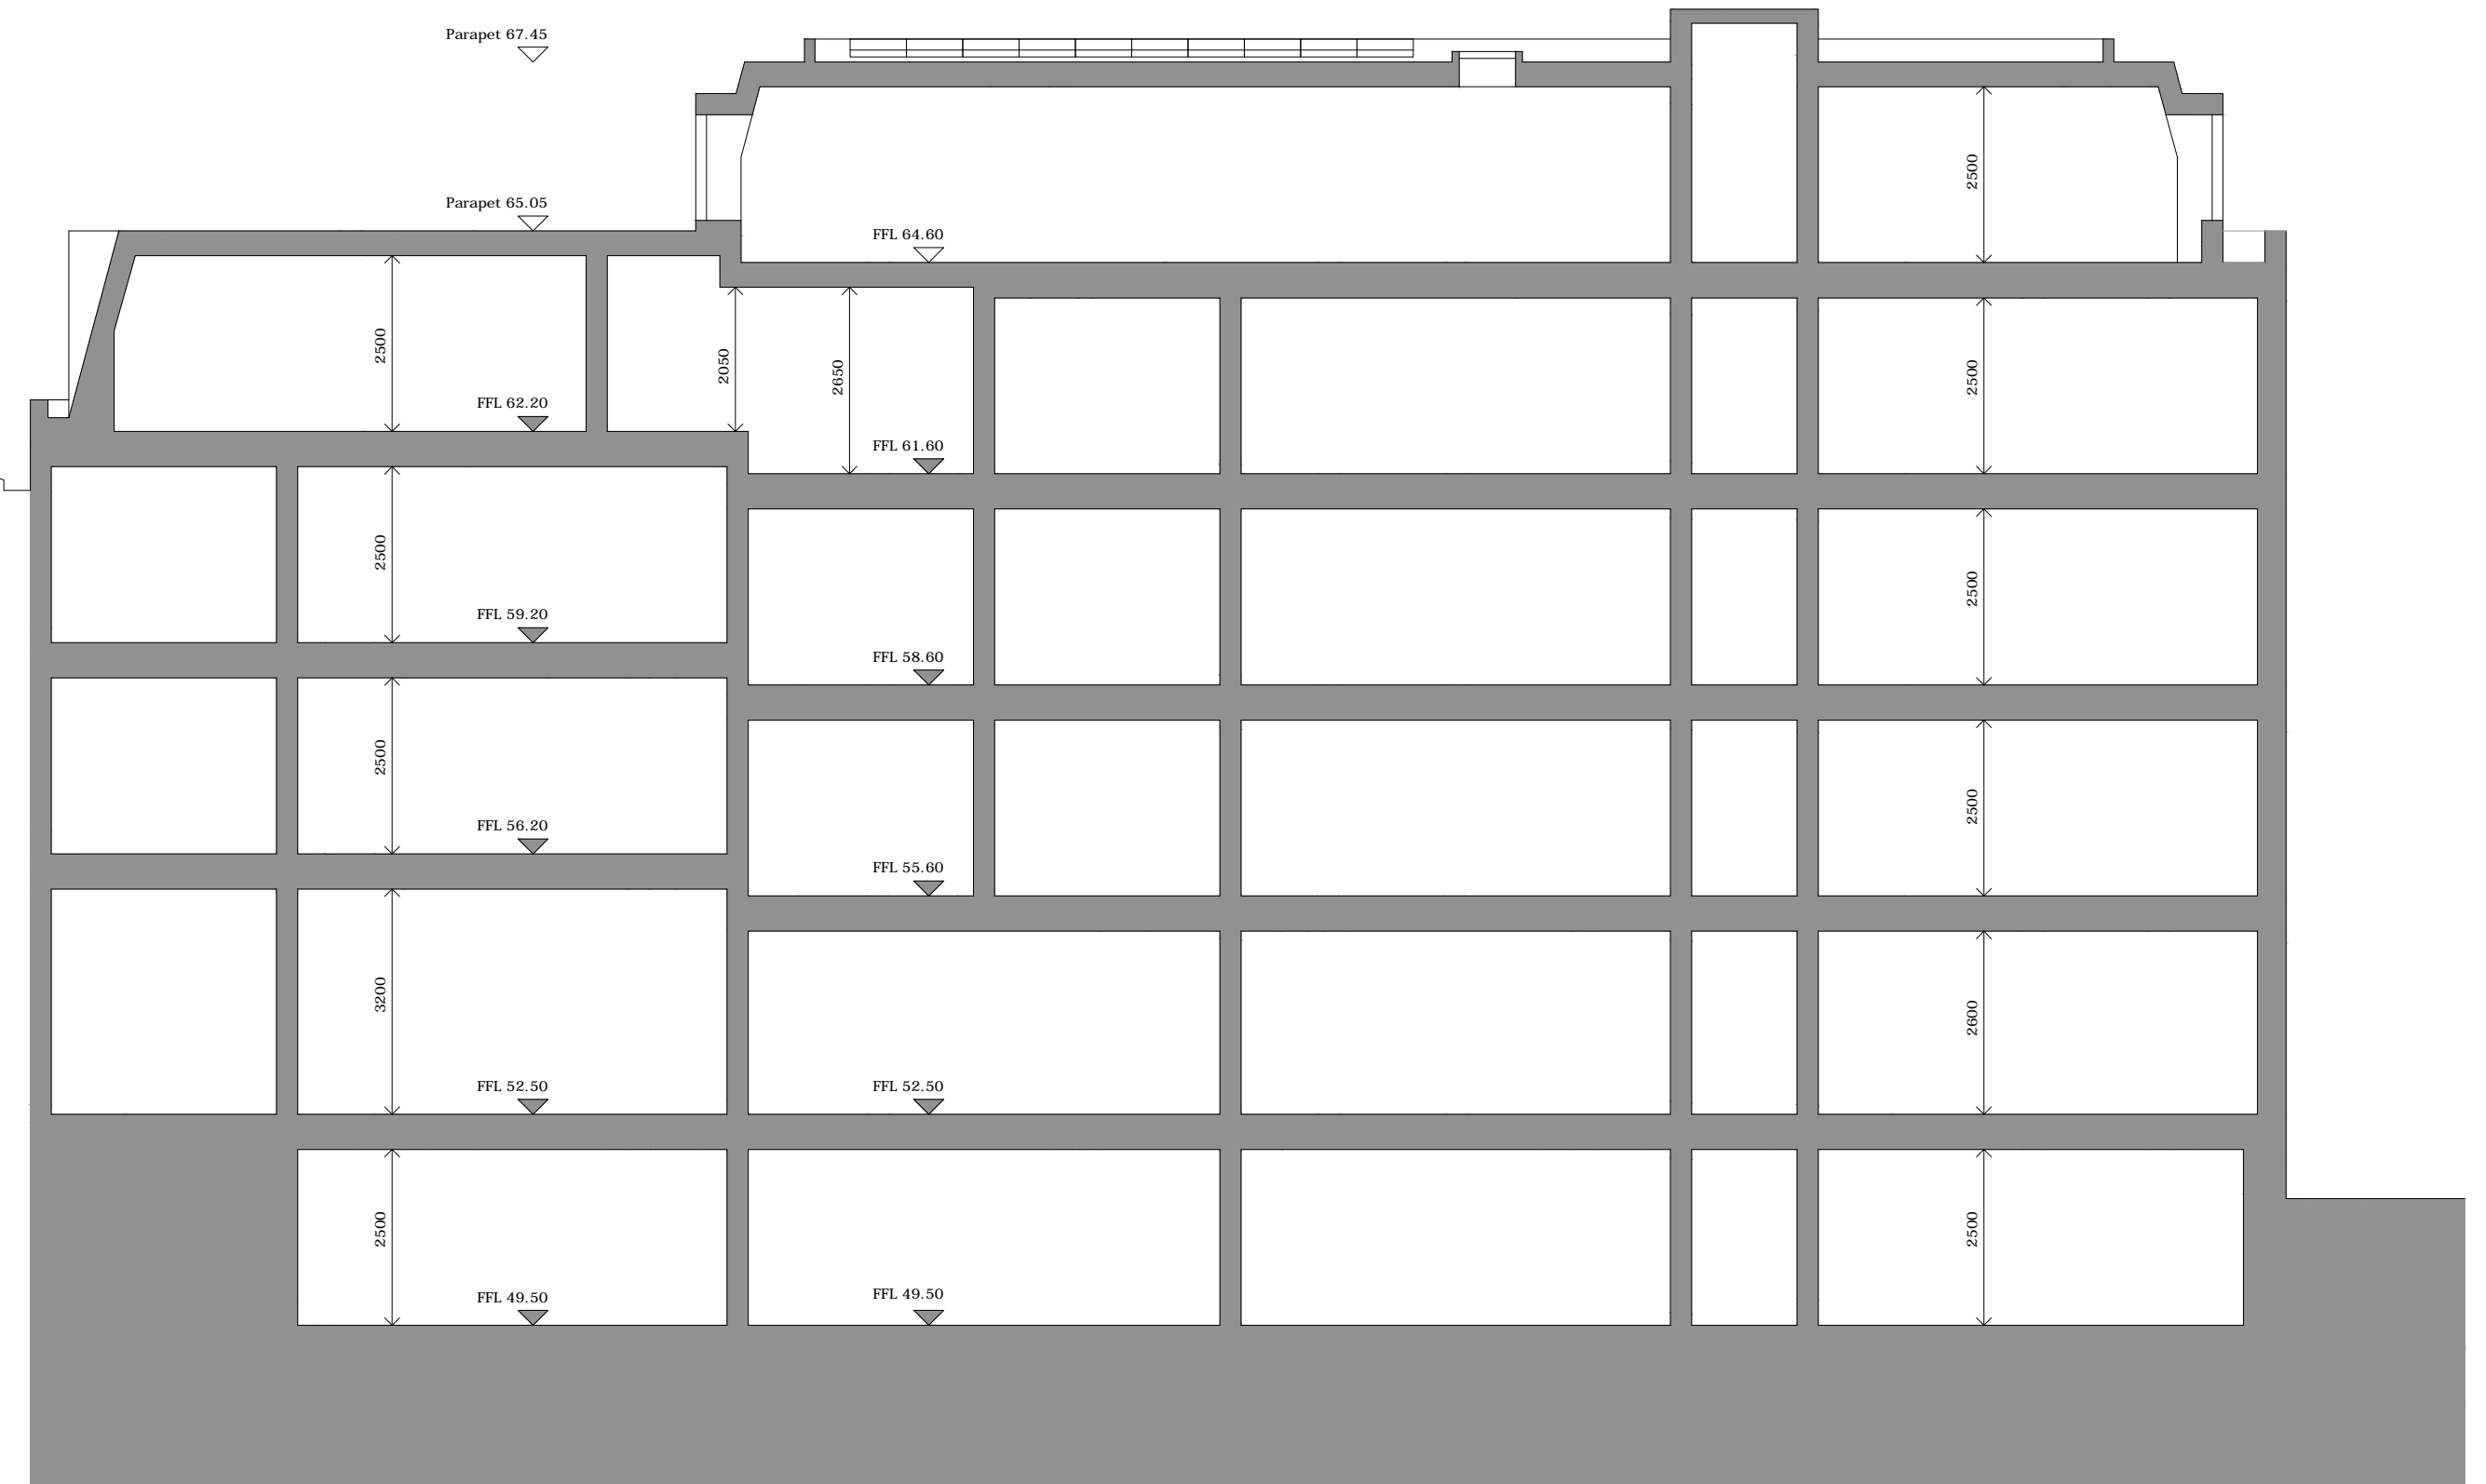

Roof Plan

Section BB

Client:  
Kilburn & District Houses Ltd

Project:  
153-163 Broadhurst Gardens NW6

Drawing Title:

Roof Plan  
Scale @ A1: 1:100  
Project Co-Ordinator: PR  
Date: Jan 2015

Job No: 9246  
Stage: PL  
Drawing No: PL 006  
Rev: