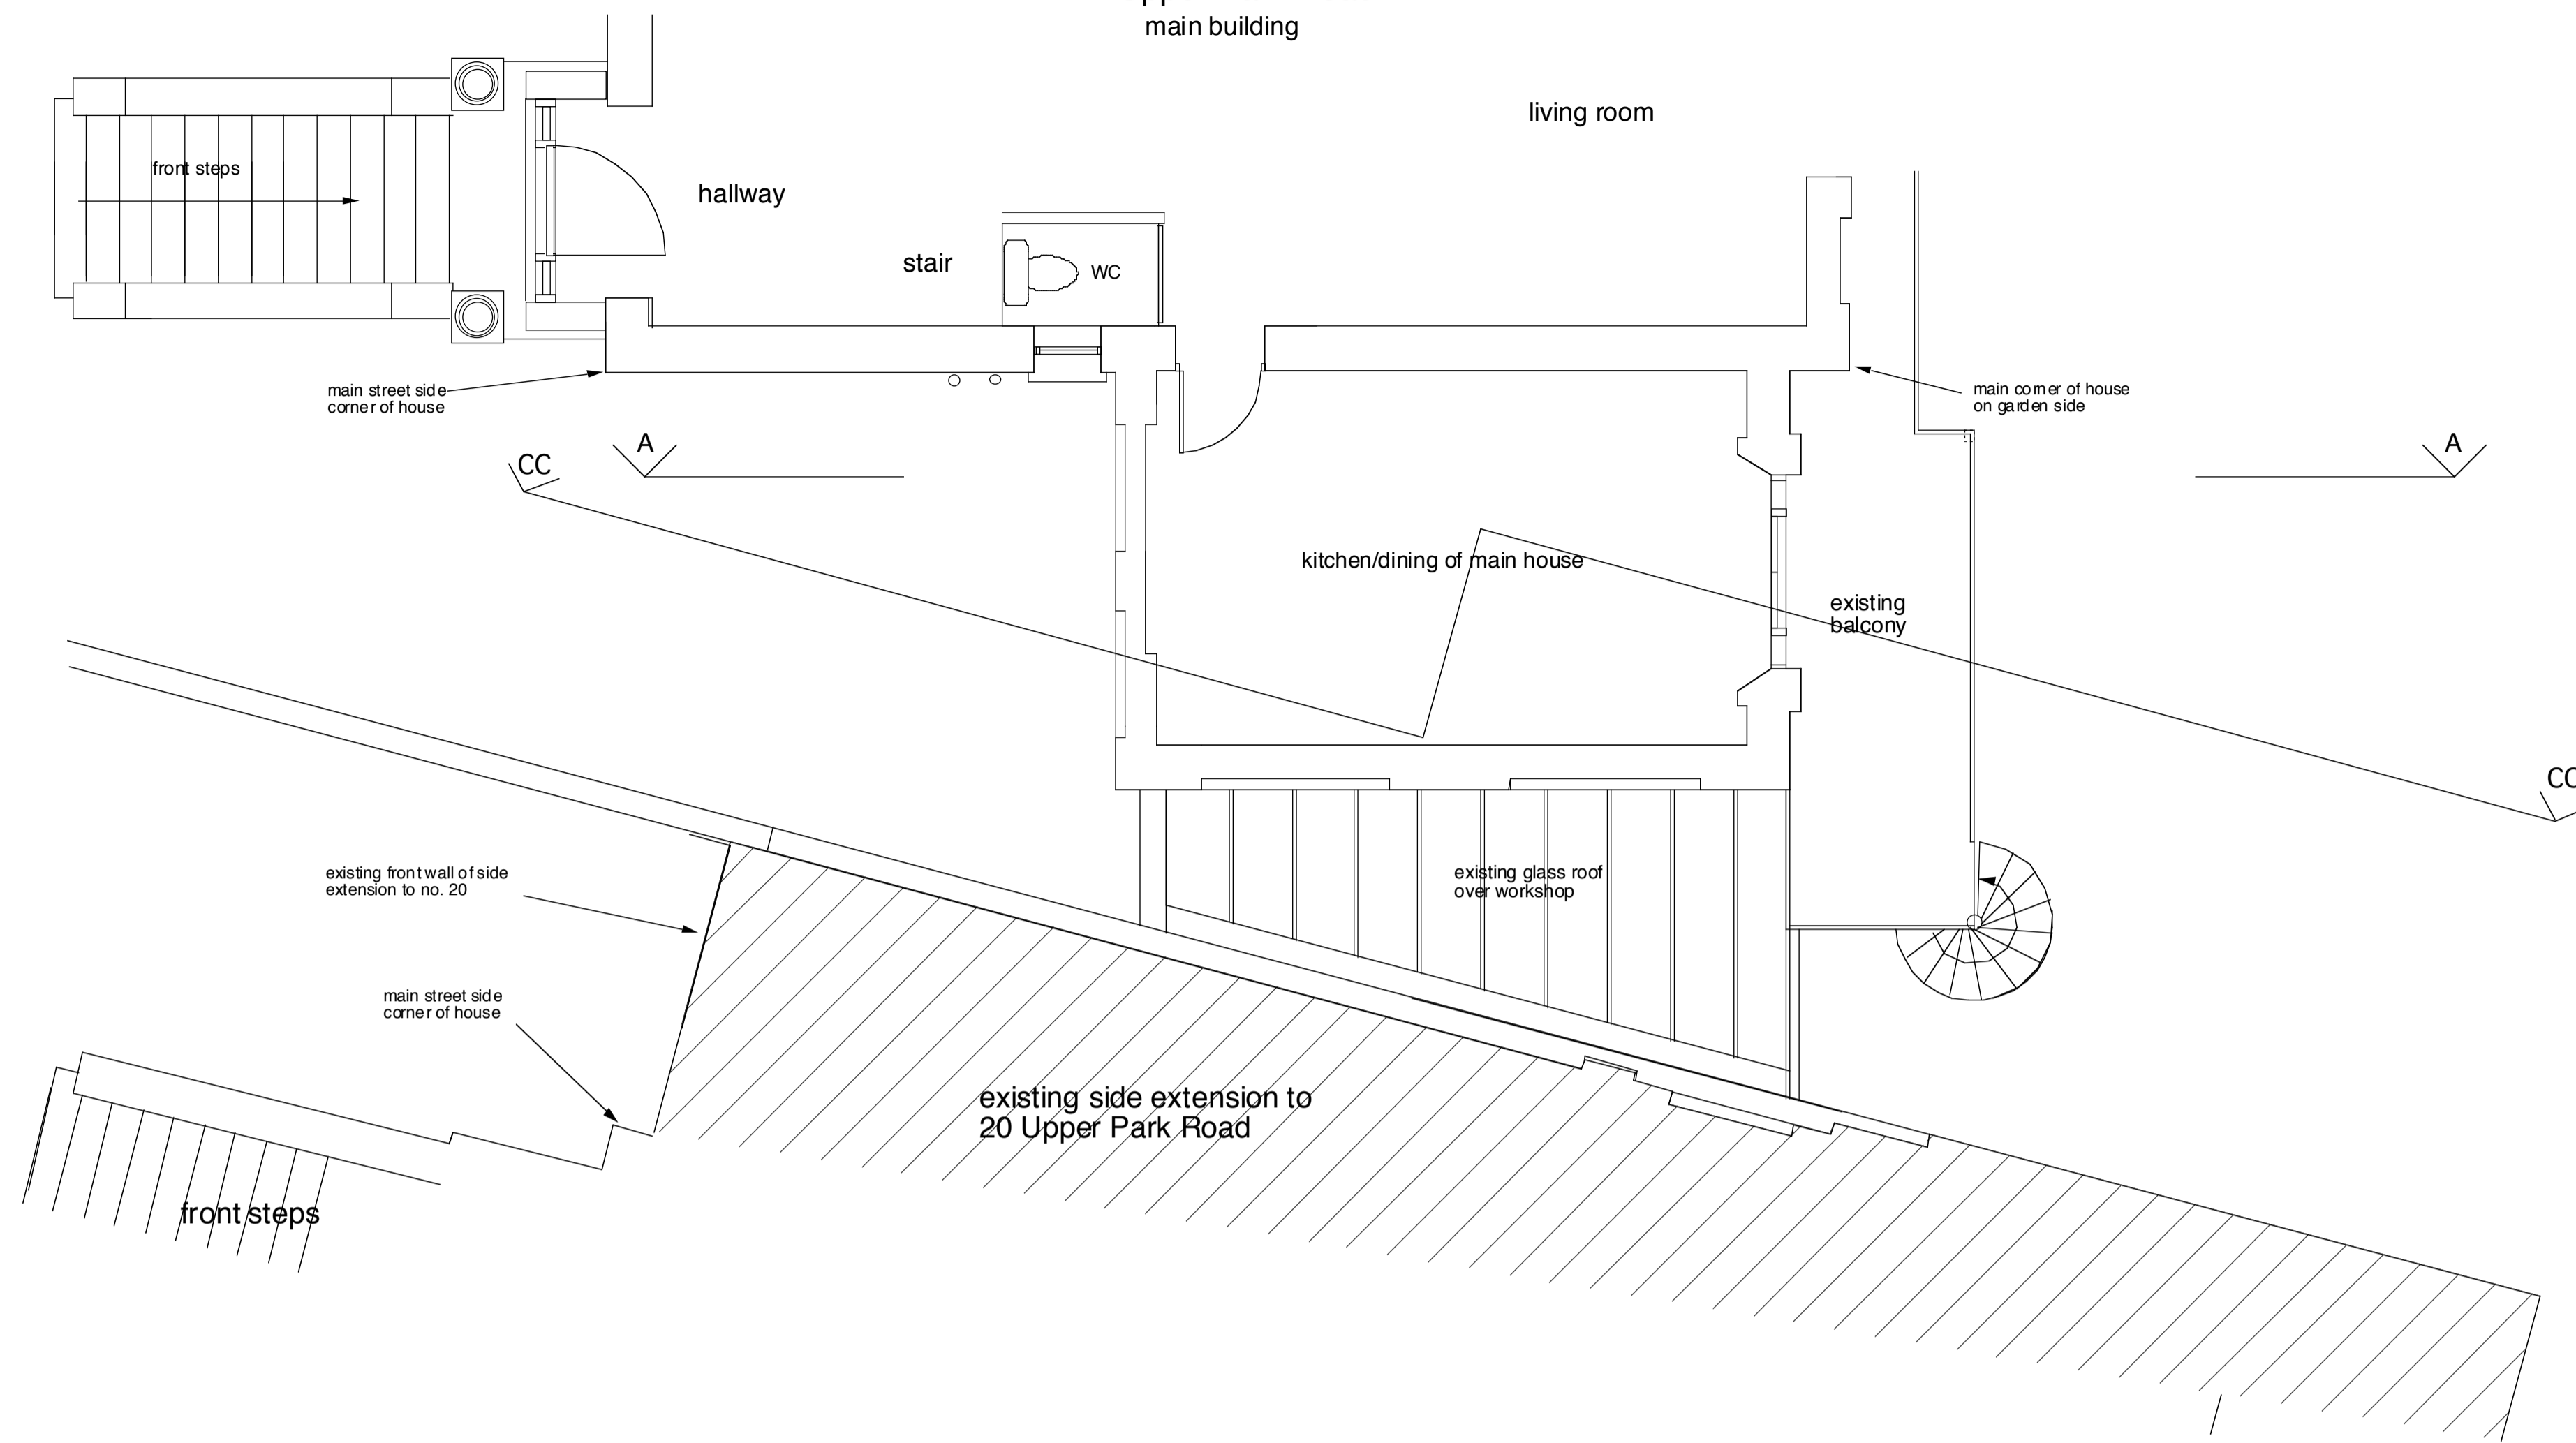

22 Upper Park Road
main building