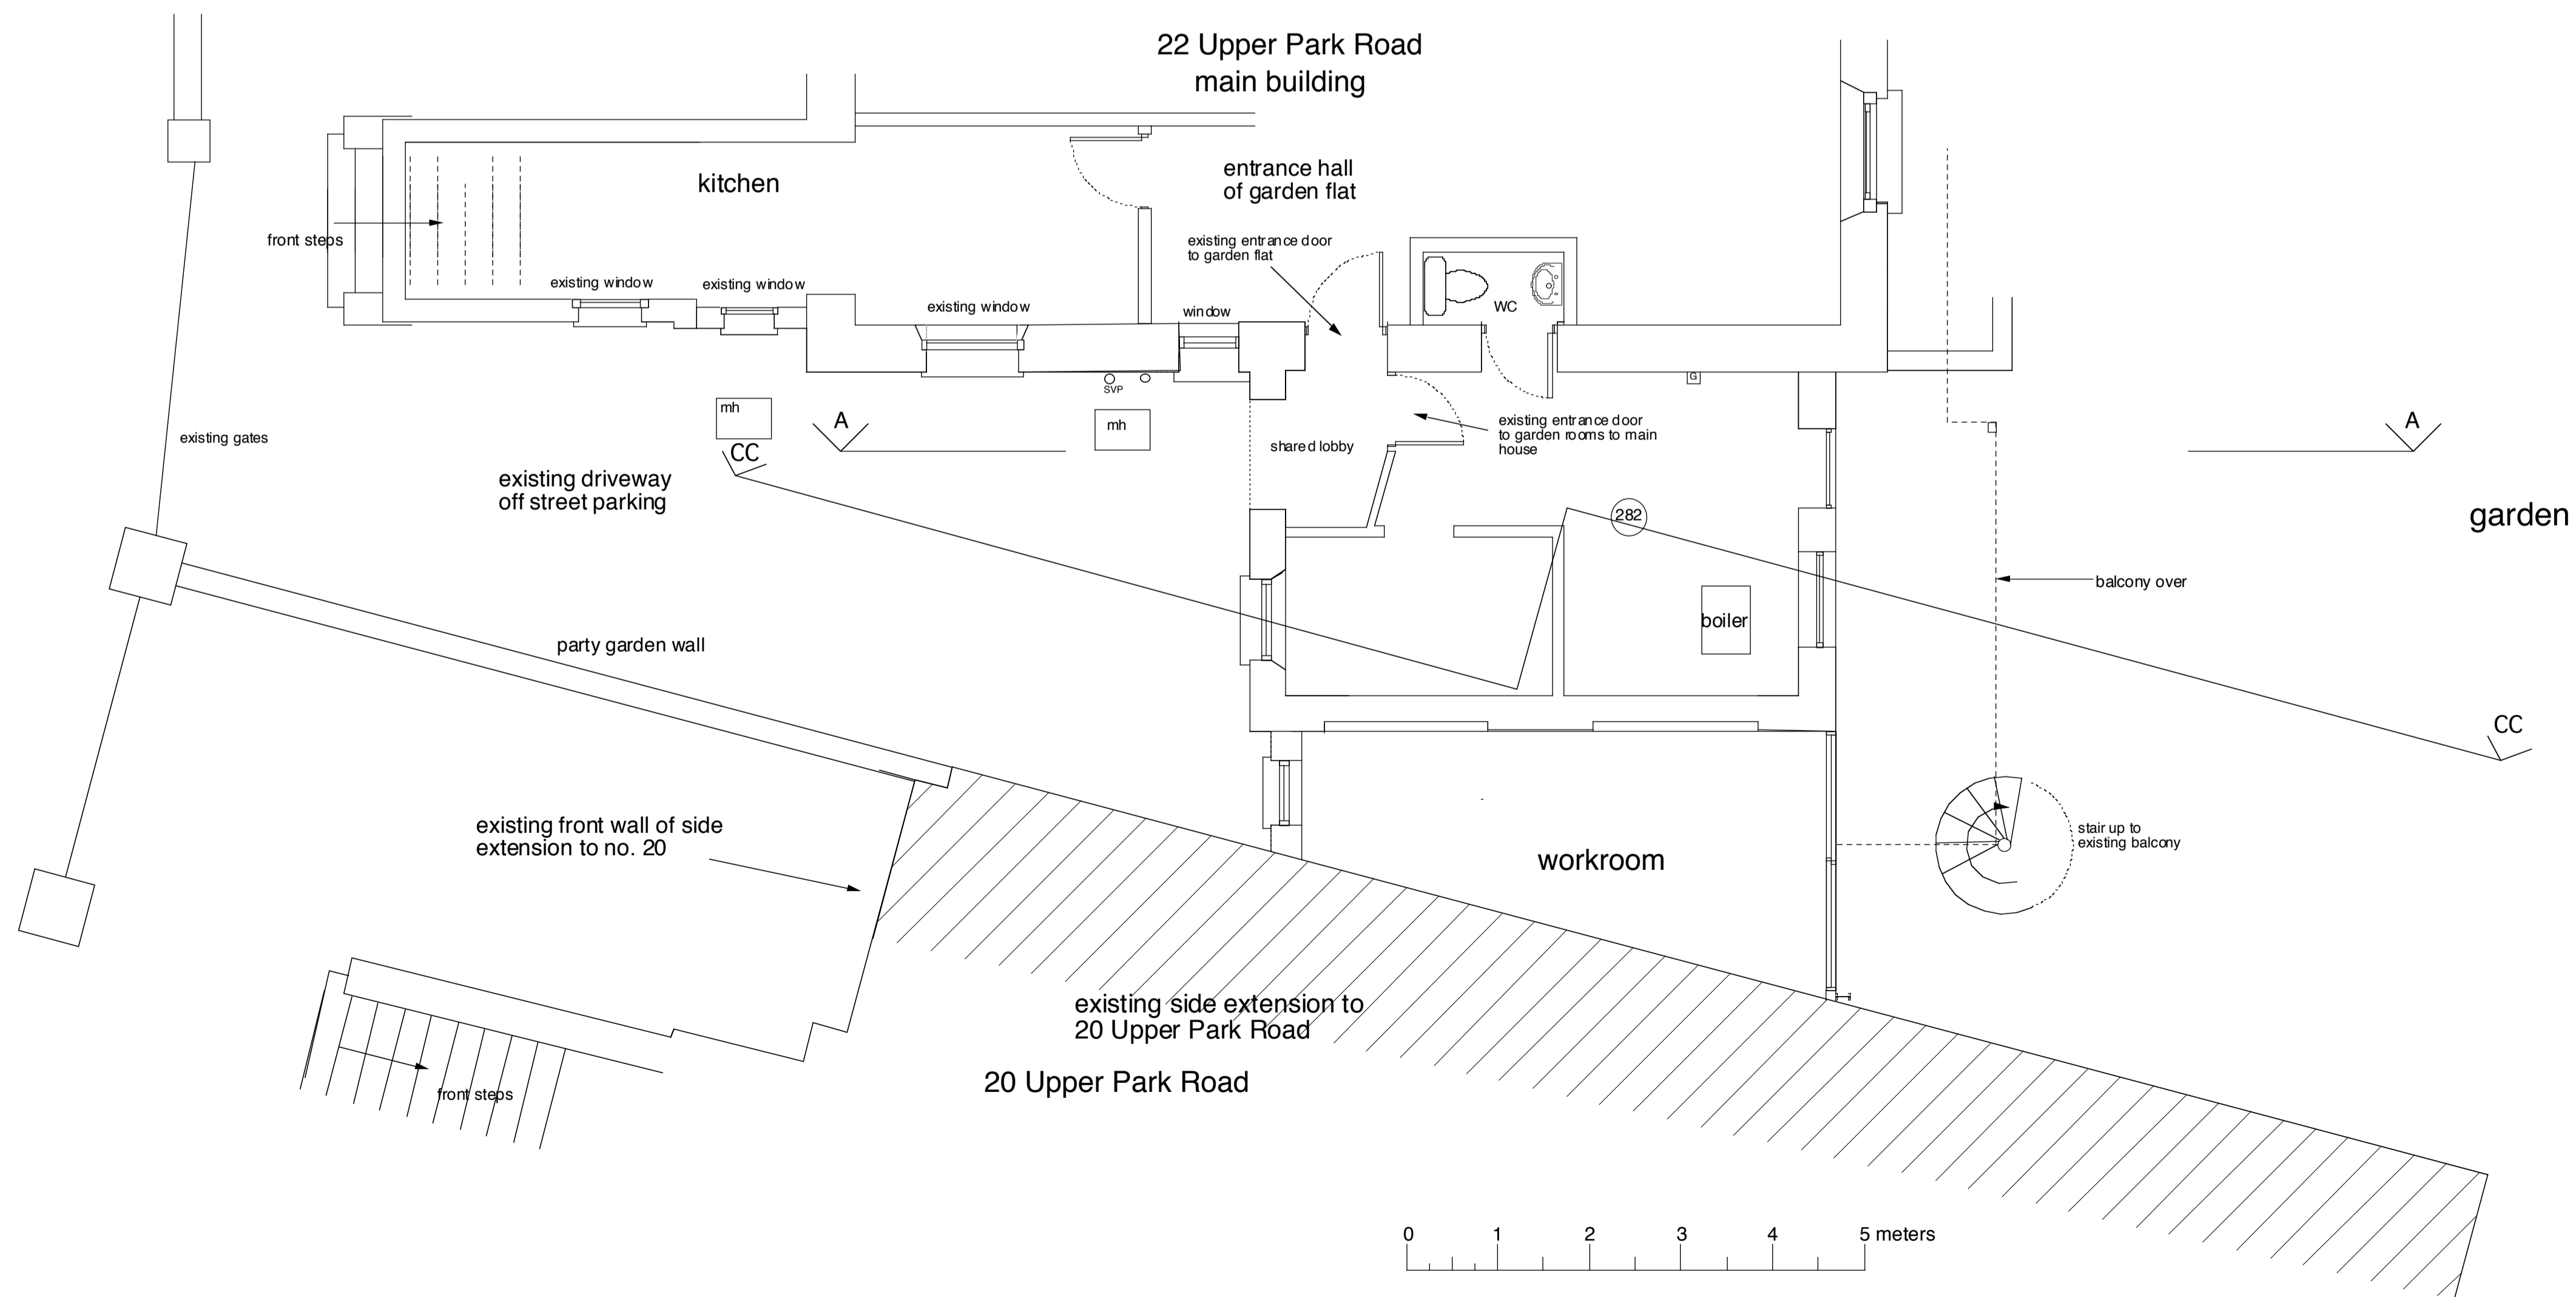

22 Upper Park Road
main building

**Tim
Drewitt
Associates**
Architects and Project Managers
13a Upper Park Road
London NW3 2UN
Tel: 020 7 483 3079
07770 450054
E Mail: tim.drewitt@ttdinternet.com

Proposed alterations and new house to side.
22 Upper Park Road London NW3 2UP

Drawn:
Existing plans
Ground and first floors

Scale: 1:50 @ A1
Date: Nov 2010

Drawn No:
22UPR/P2/01