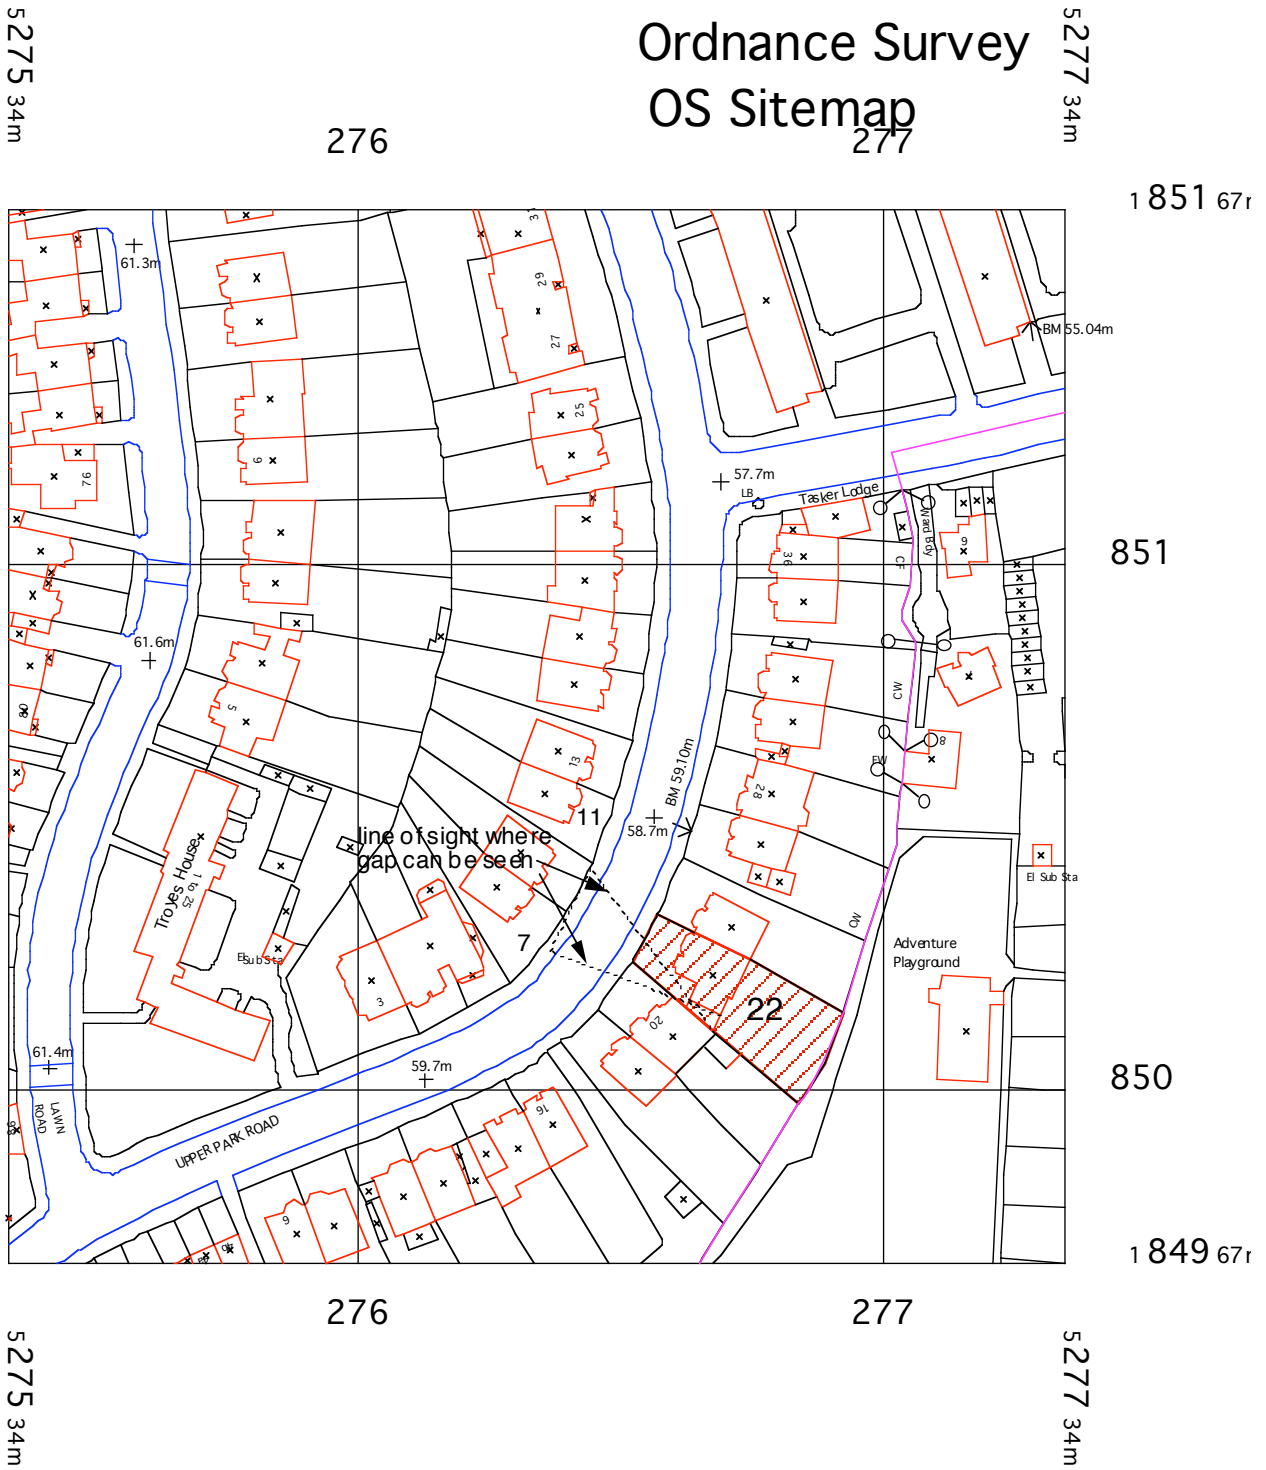

# Ordnance Survey OS Sitemap

Metres

Scale Date:

as shown Nov 2010

Crown Copyright 2007  
Reproduction in whole or in part is prohibited  
without the prior permission of Ordnance Survey.

Proposed alterations and new  
house to side.  
22 Upper Park Road London NW3 2UP  
Site View lines Plan 02