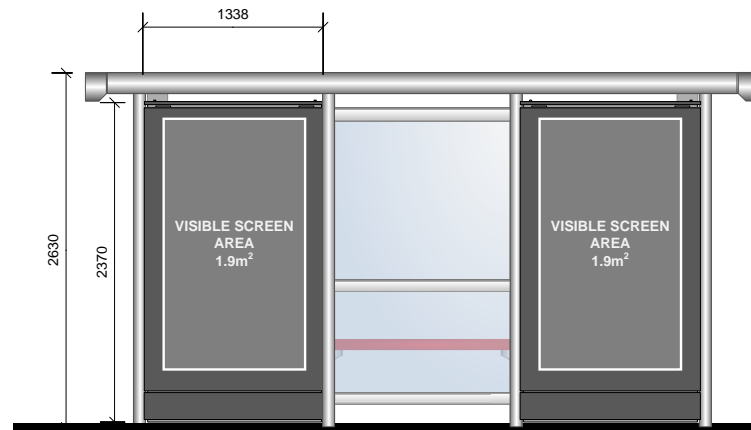

### Screen

Technology	2 x LG LCD Screens
Pitch	0,831mm(V) x 0,831mm(H)
Resolution	1920 x 1080 at full HD
Brightness	Max 2500 cd/m <sup>2</sup> Auto adjust to ambient levels

Angle of Visibility Horizontal	178°
Angle of Visibility Vertical	178°
Display color	72%
Backlight technology	White LED
Number of colors	16,7 Million

### Weight and Dimensions

Global	1338(W) x 2370 (H) x 350 (D) mm
Visible	1866mm(H)x1052mm(W)2142mm(Diagonal)
Visible area	1.9m <sup>2</sup>
Screen aspect ratio	16/9
Weight	approx 460kg

Scale: 1 : 50

Proposed Elevations

Scale: 1 : 50