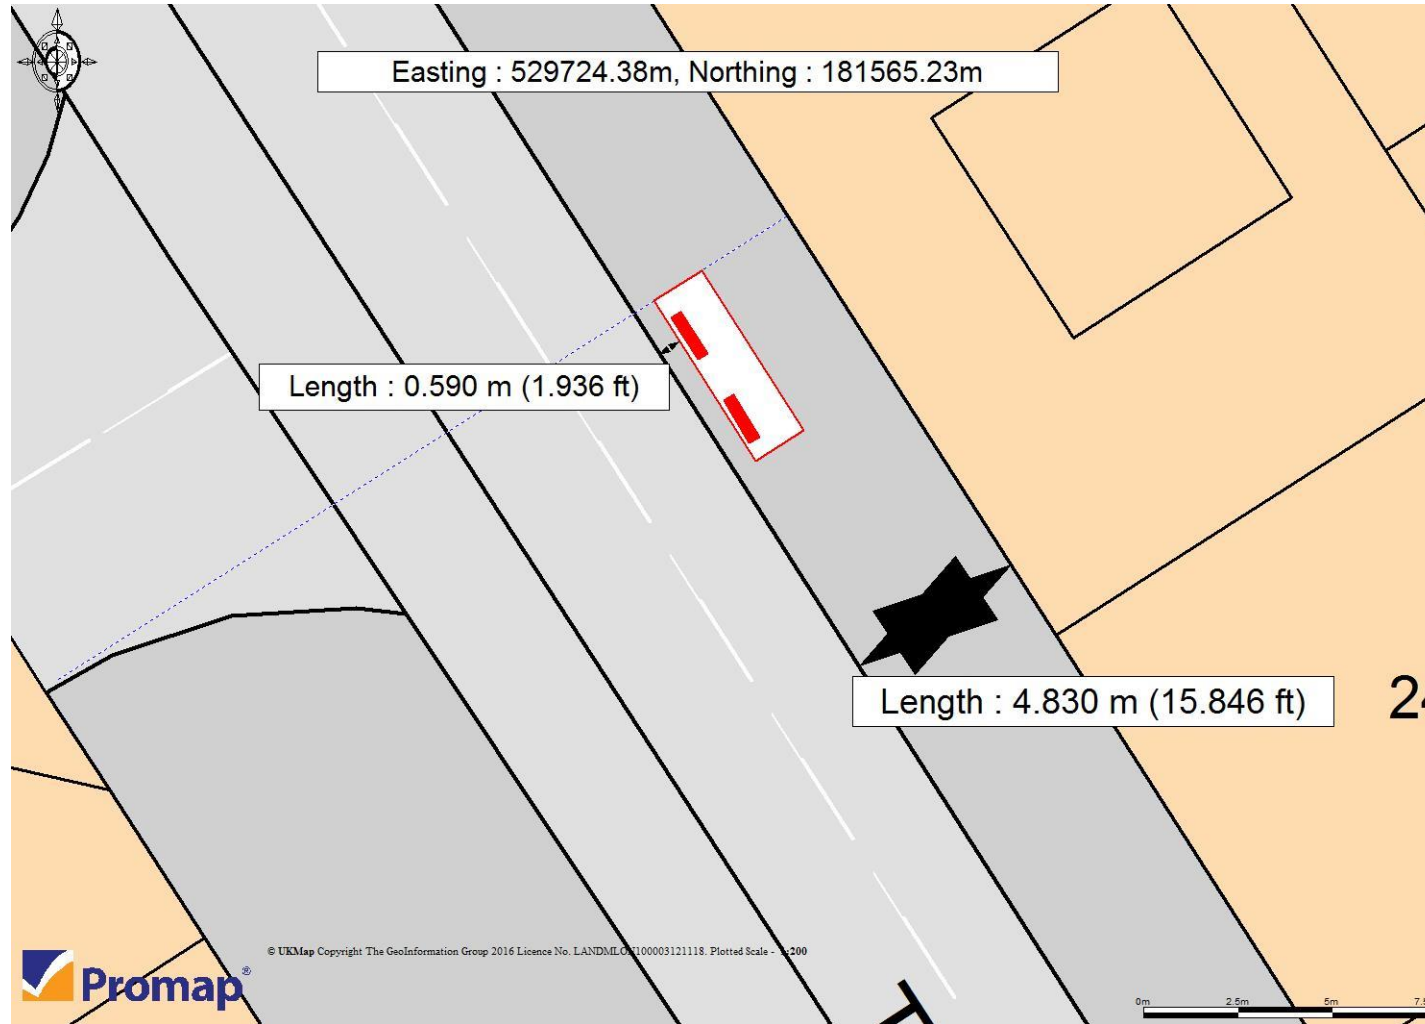

### Site Address

Os 246, Tottenham Court Road W1T 7QU

Bus Stop Virgin Site

JCDecaux Roadside

**Site Address**

Os 246 Tottenham Court Road W1T 7QU

**Bus Stop** Virgin site

**Site Address**