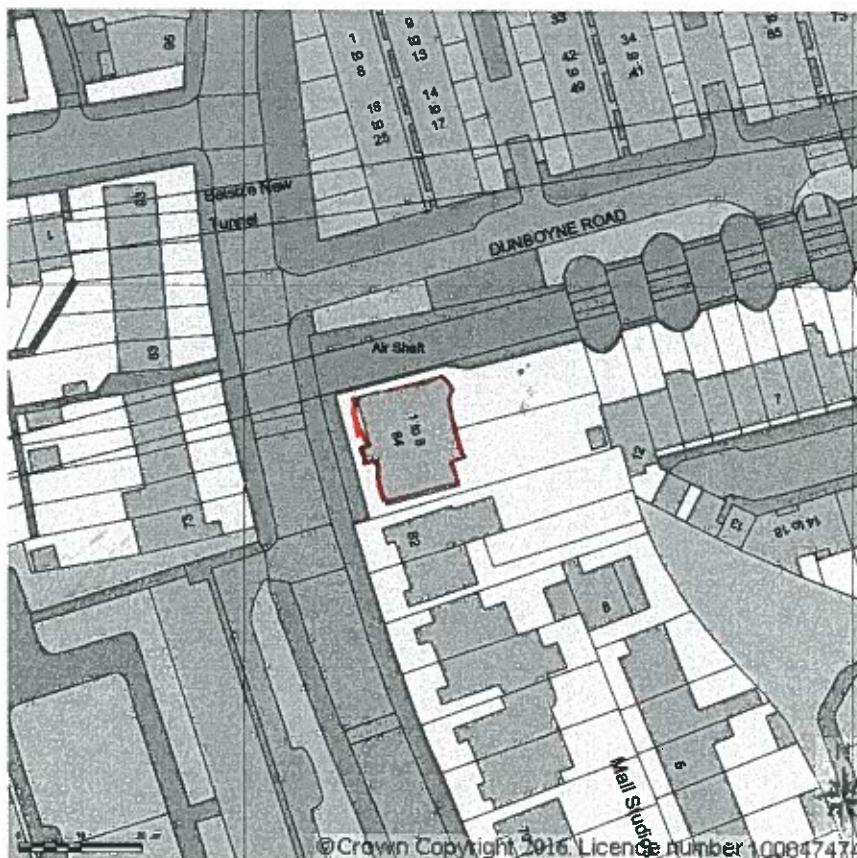

**SITE LOCATION PLAN
AREA 2 HA
SCALE 1:1250 on A4
CENTRE COORDINATES: 527732, 185275**

Supplied by Streetwise Maps Ltd
www.streetwise.net
Licence No: 100047474
07/07/2016 17:27