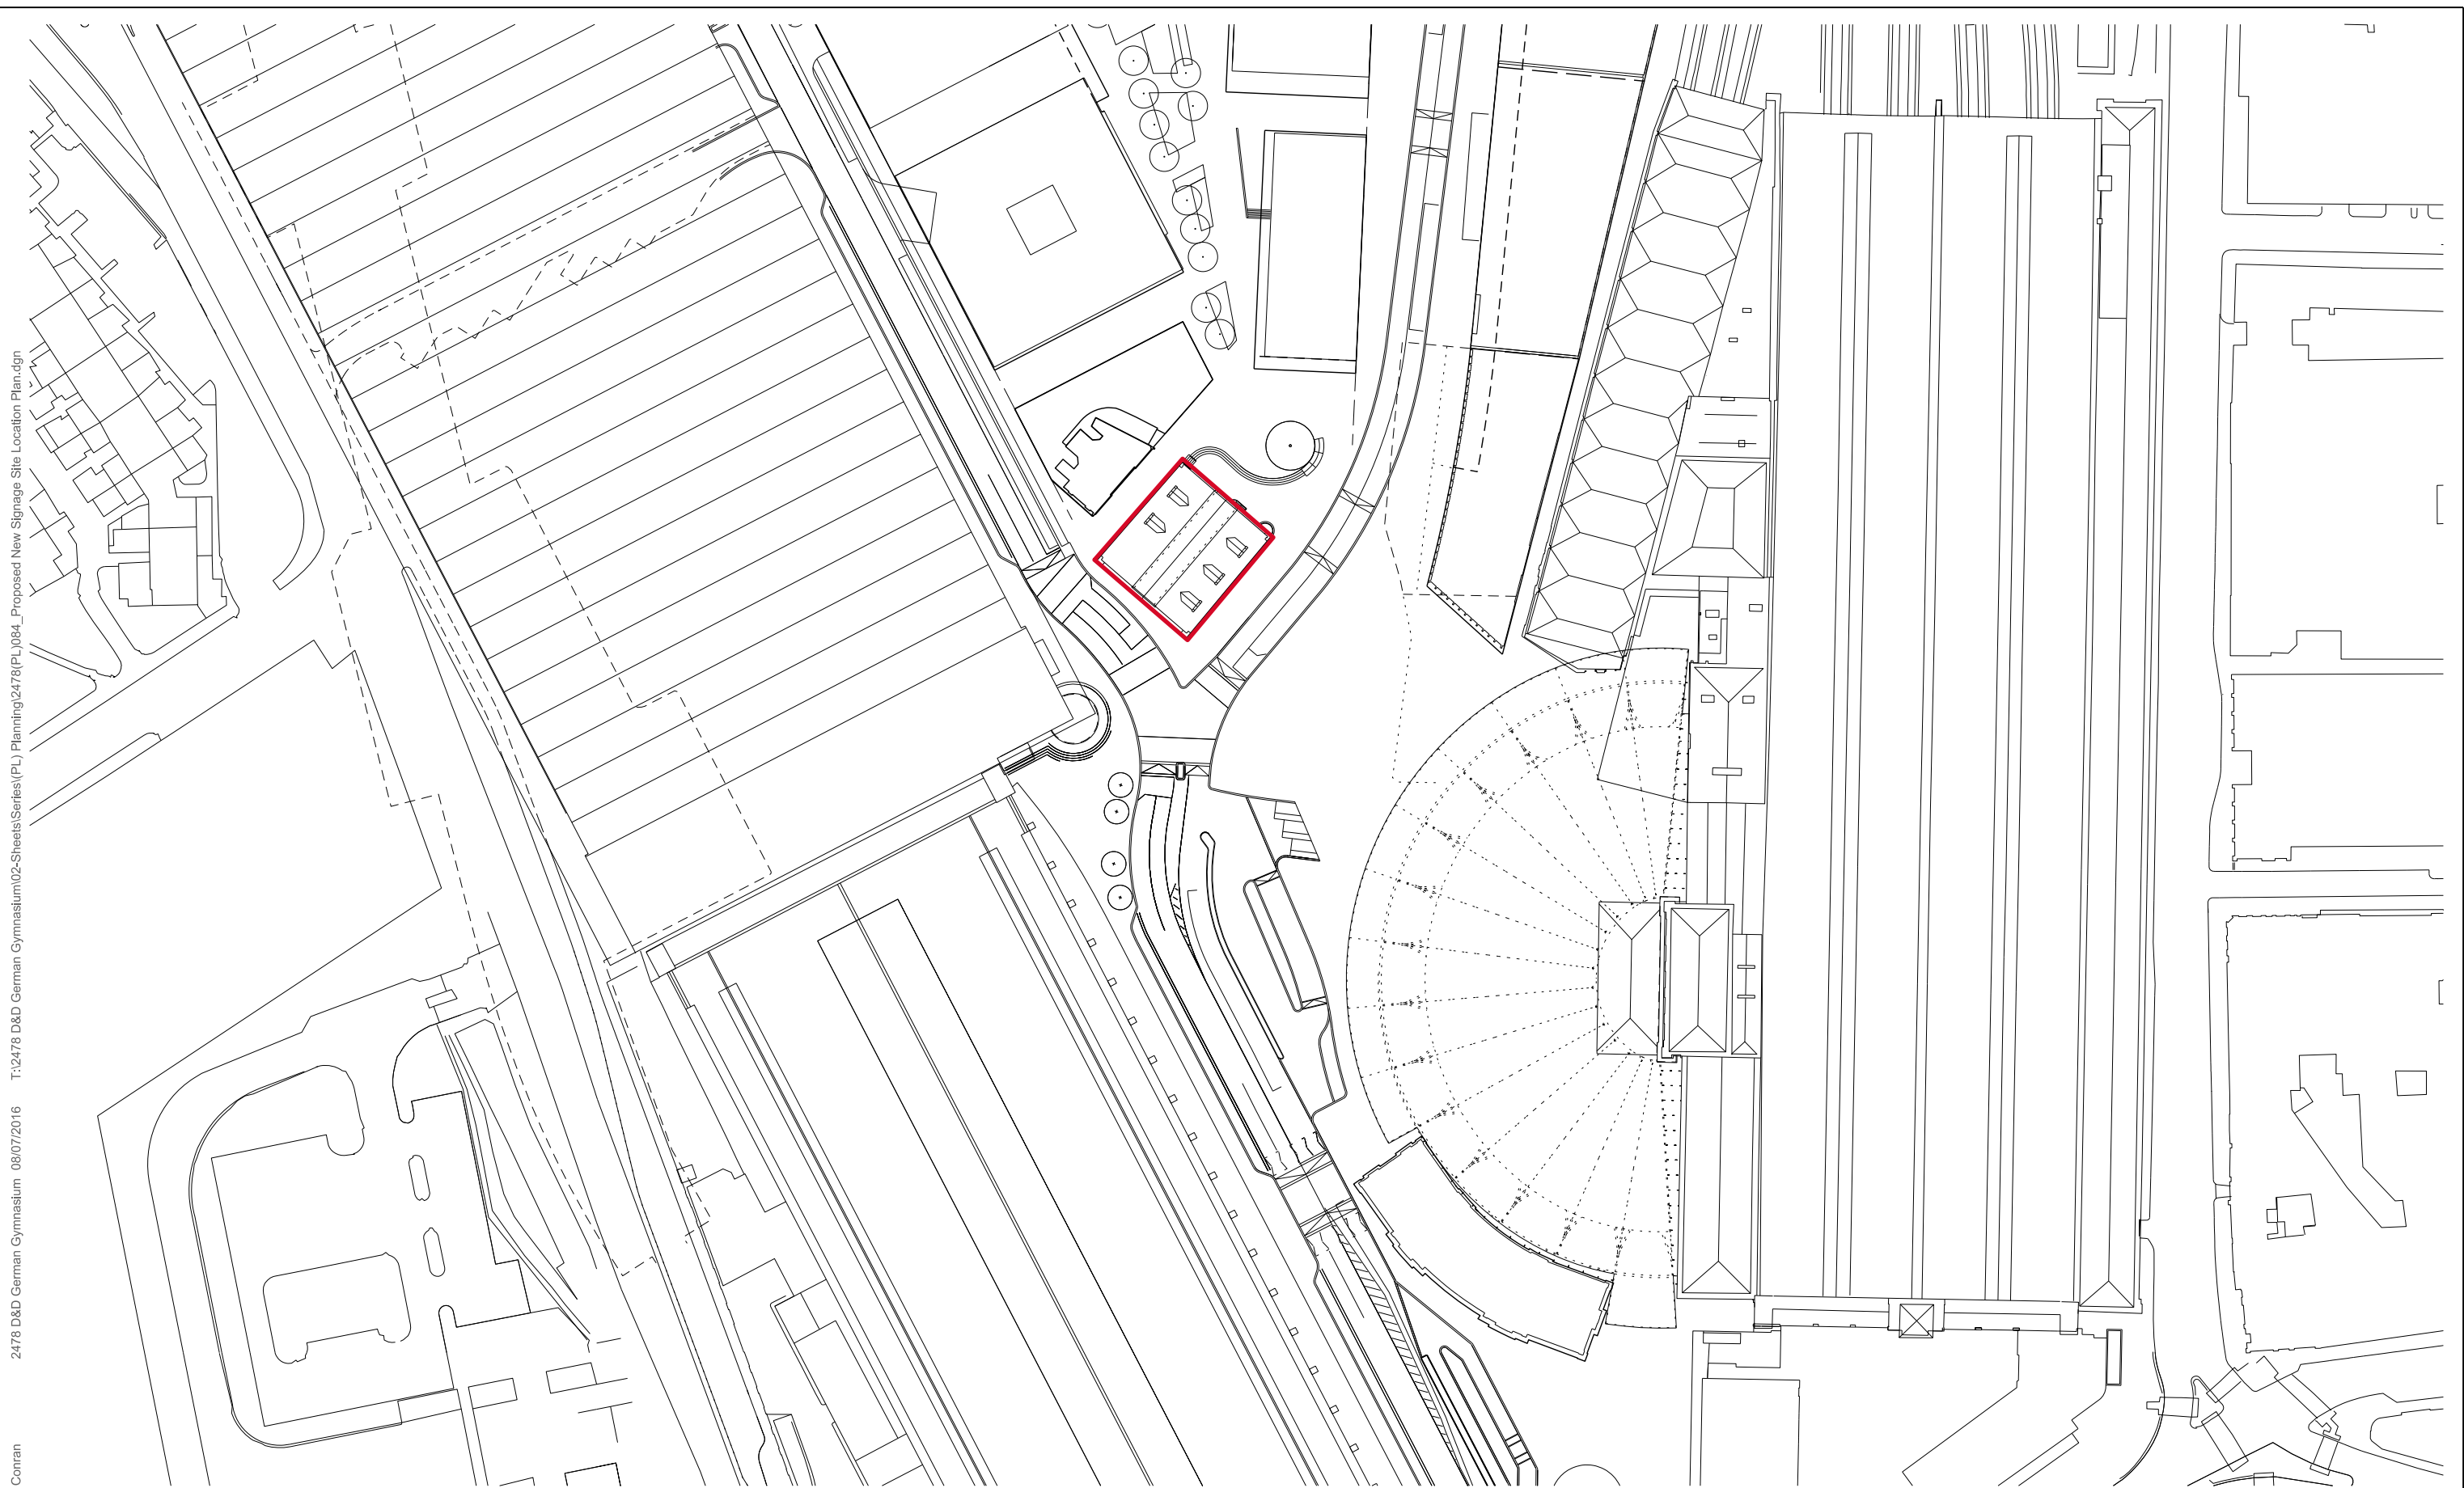

2478 D&D German Gymnasium 08/07/2016 T:\2478 D&D German Gymnasium\02-Sheets\Series(PL) Planning\2478(PL)084_Proposed New Signage Site Location Plan.dgn
 Conran

All dimensions must be checked on site and not scaled from this drawing. © Conran and Partners Limited

Rev	Date	Reason	By	Checked	Rev	Date	Reason	By	Checked	Notes
00	07.07.16	Addition of New Signage - For Planning	SM	TN						
01	08.07.16	For Advertising Consent	SM	TN						

Project: D&D German Gymnasium
 Client: D&D London
 Drawing title: Proposed New Signage
 Site Location Plan
 Scale 1:1250 @ A3 Date: 07.07.16 Drawn by: SM
 Project number: 2478 Drawing No: (PL)084 Rev: 01
 Status: For Planning Checked by: TN